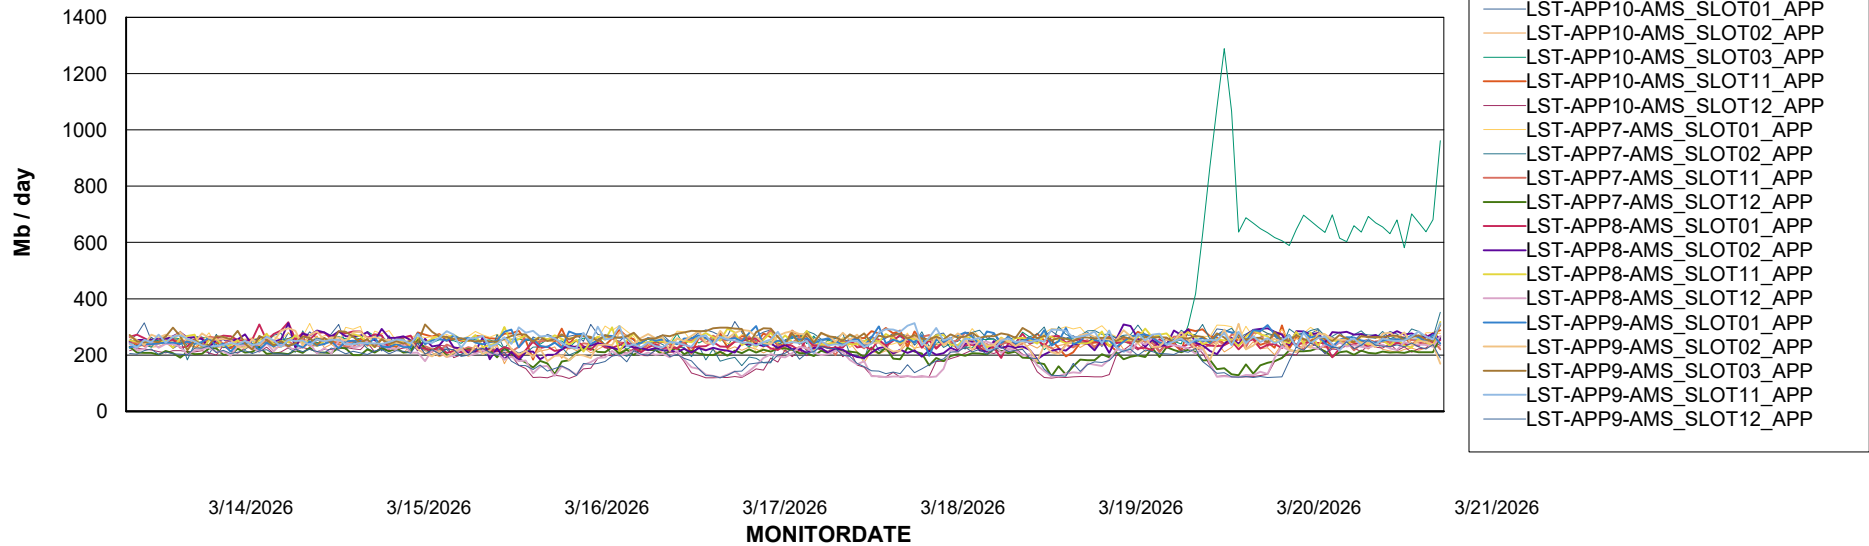

ABSSolute Application Server Services

Avg memory used per ABS Server Service