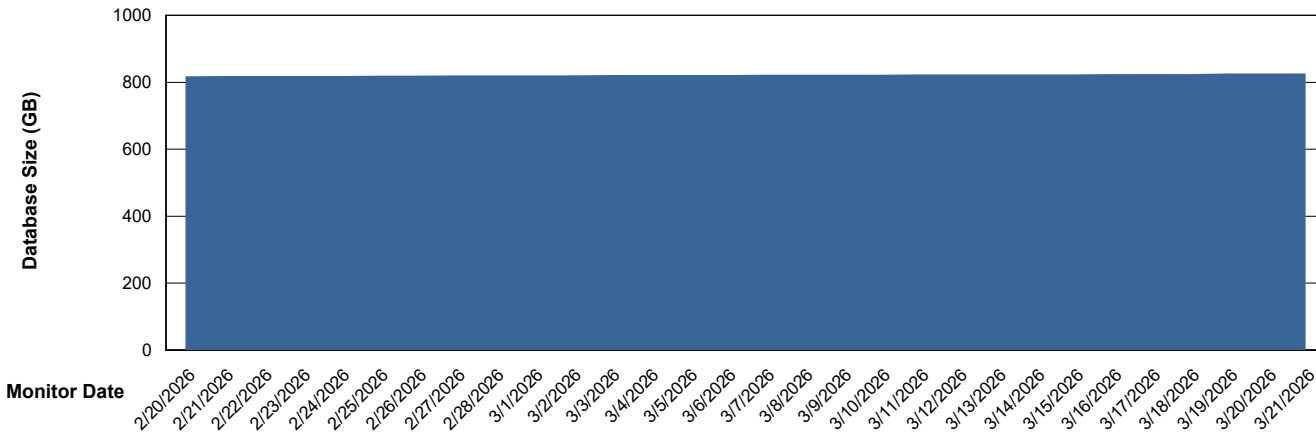

Database growth over last month

Database Tablespace LST-DBS7-AMS_DB_ABS1

Date	Tablespace Name	MaxFilesize (Gb)	Usedsize (Gb)	Percentage free
3/21/2026	ABSDATA	832	680	18
	INDX	174	130	26
3/20/2026	ABSDATA	832	680	18
	INDX	174	130	26
3/19/2026	ABSDATA	832	679	18
	INDX	174	130	26
3/18/2026	ABSDATA	832	679	18
	INDX	174	129	26
3/17/2026	ABSDATA	832	679	18
	INDX	174	129	26
3/16/2026	ABSDATA	832	679	18
	INDX	174	129	26
3/15/2026	ABSDATA	832	678	18
	INDX	174	129	26