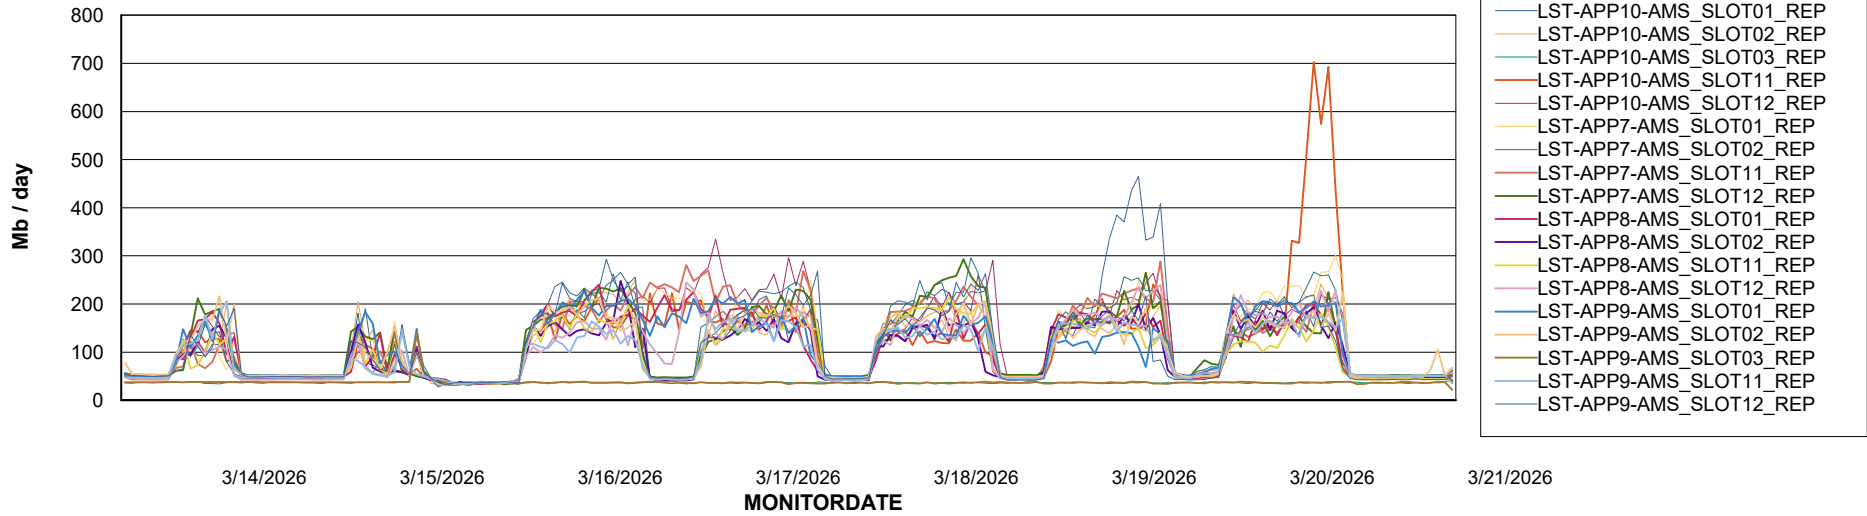

ABSSolute Application ReportServer Services

Avg memory used per ReportServer Service