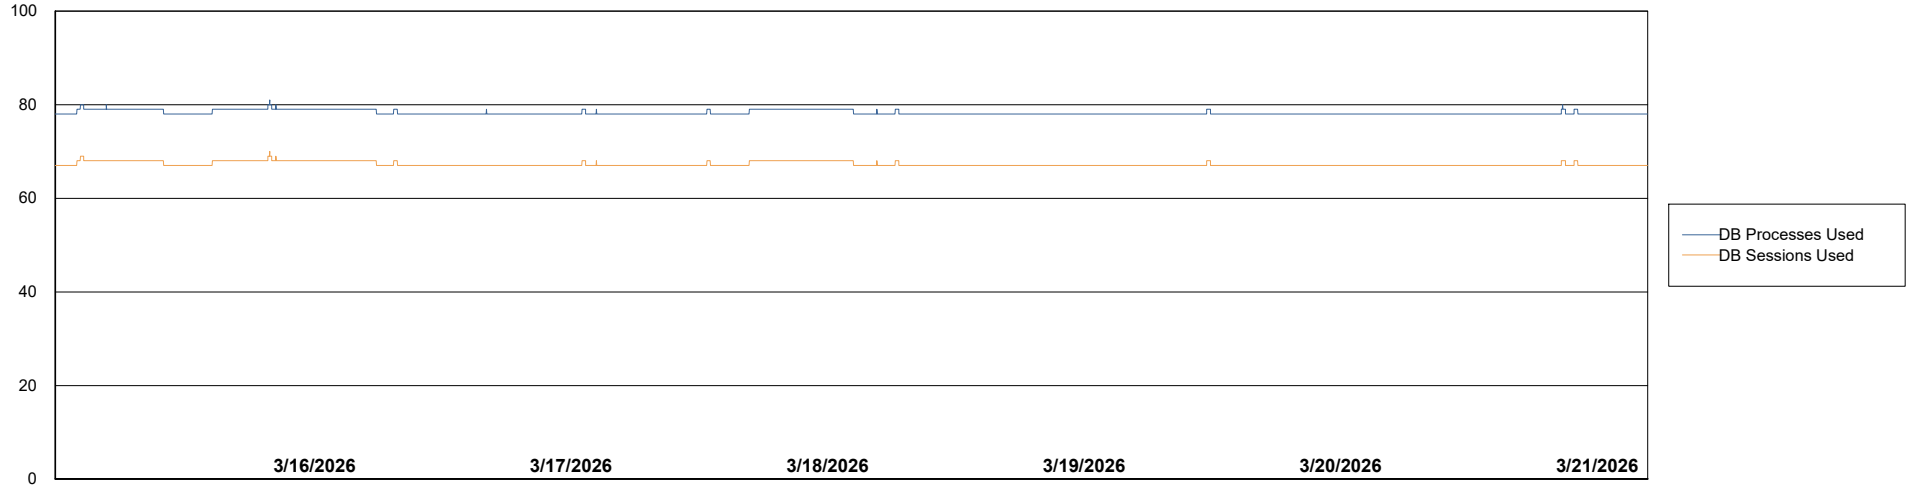

Database Performance LST-DBS4-AMS_DB_HSBABSME

DB Processes Max 0
DB Processes Max 1,000