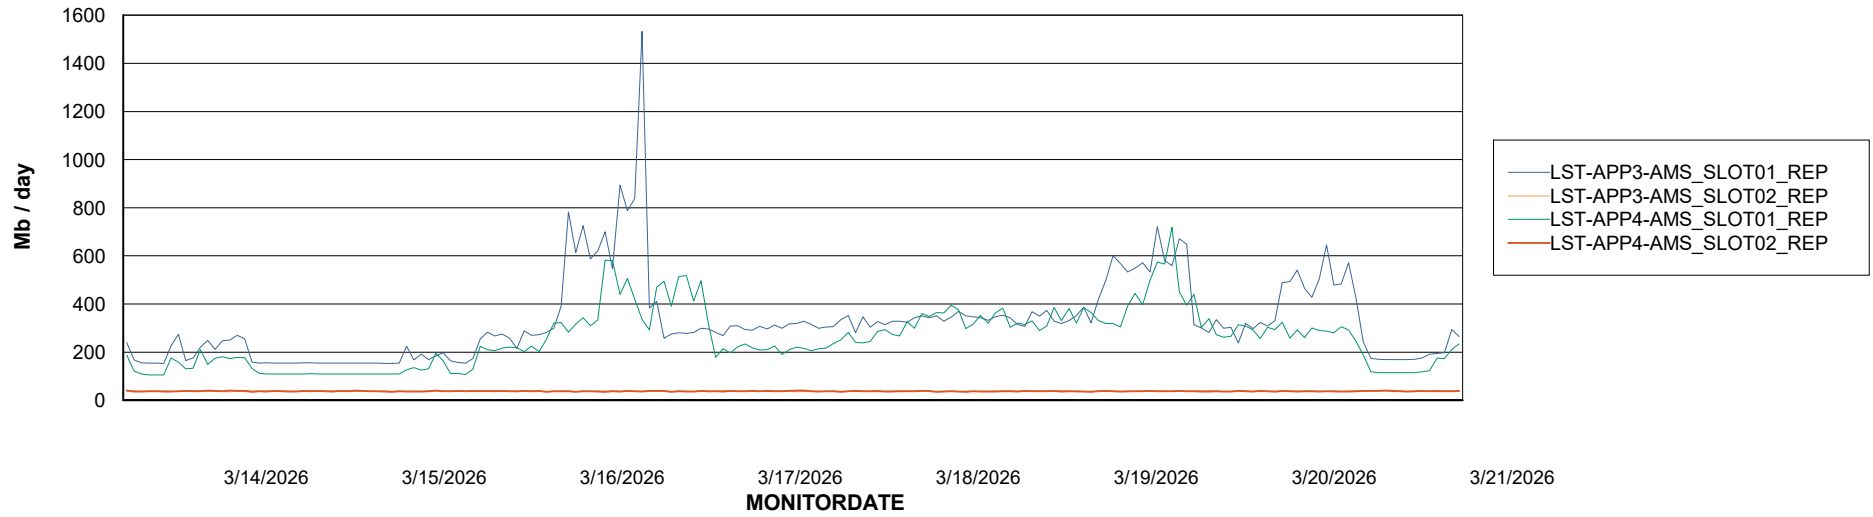

ABSSolute Application ReportServer Services

Avg memory used per ReportServer Service