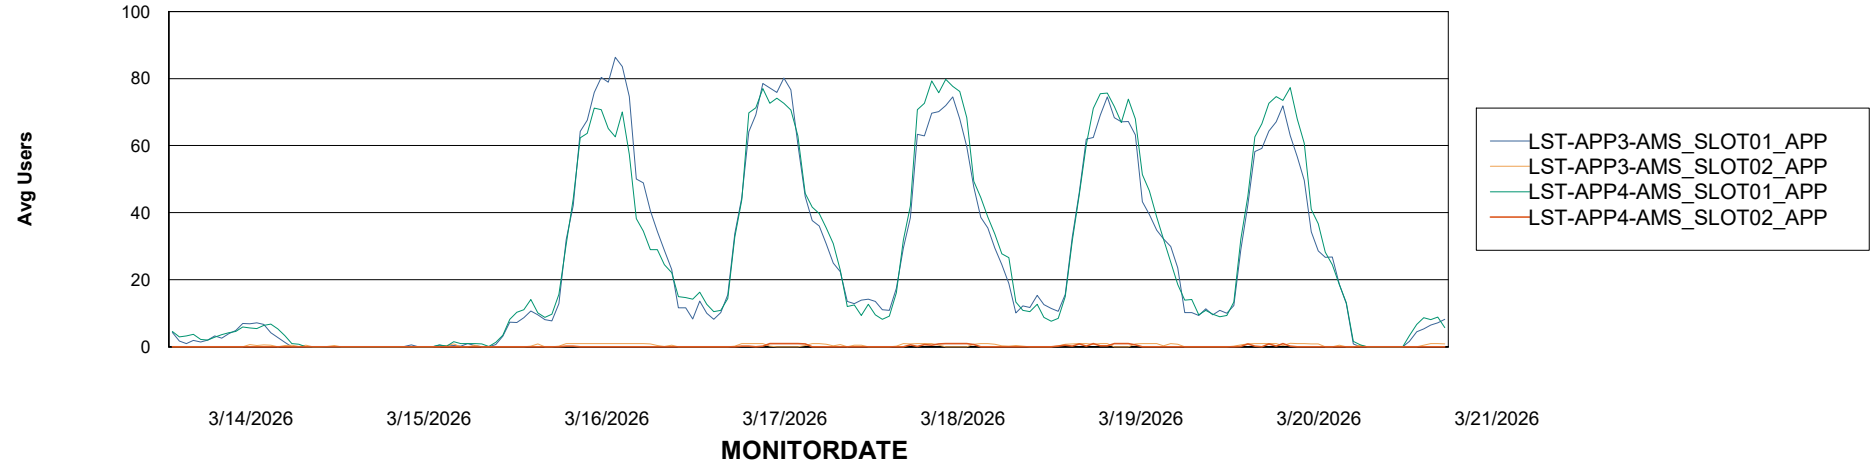

Avg users per day per ABS server