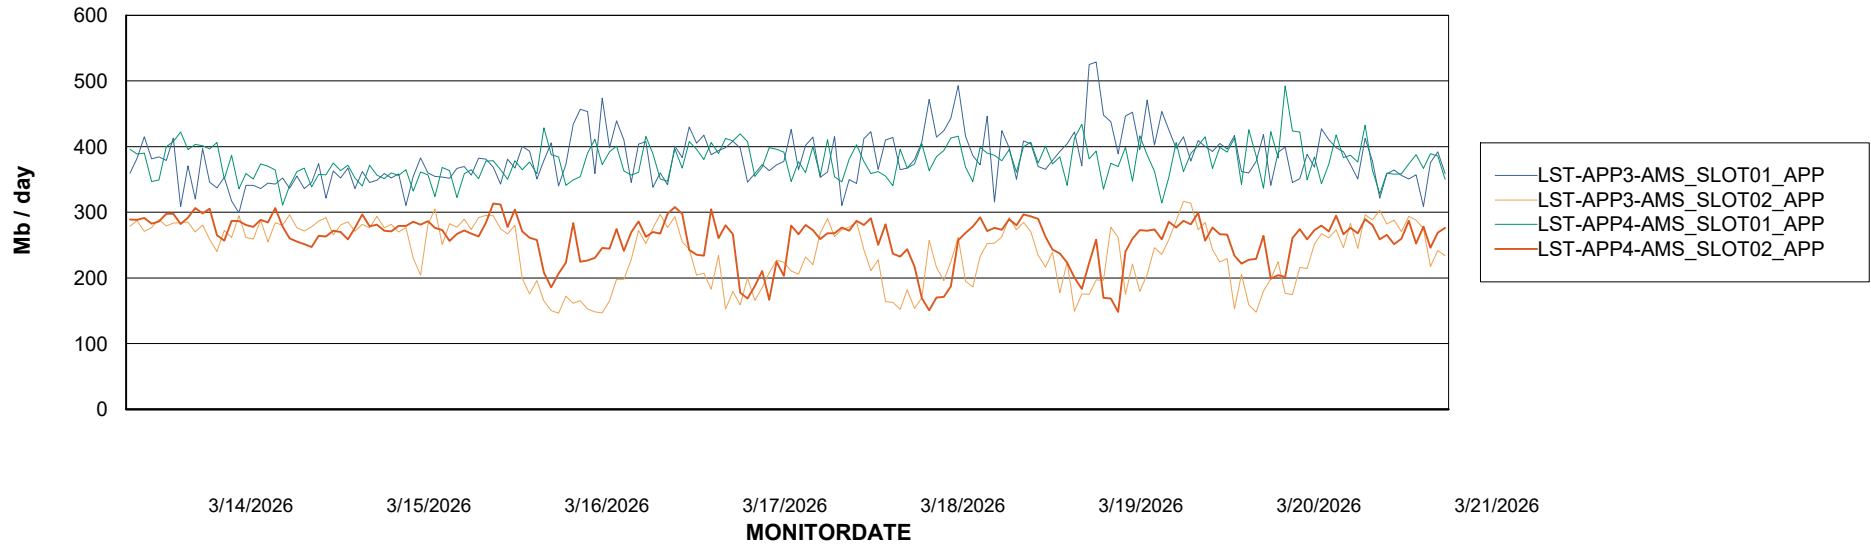

ABSSolute Application Server Services

Avg memory used per ABS Server Service