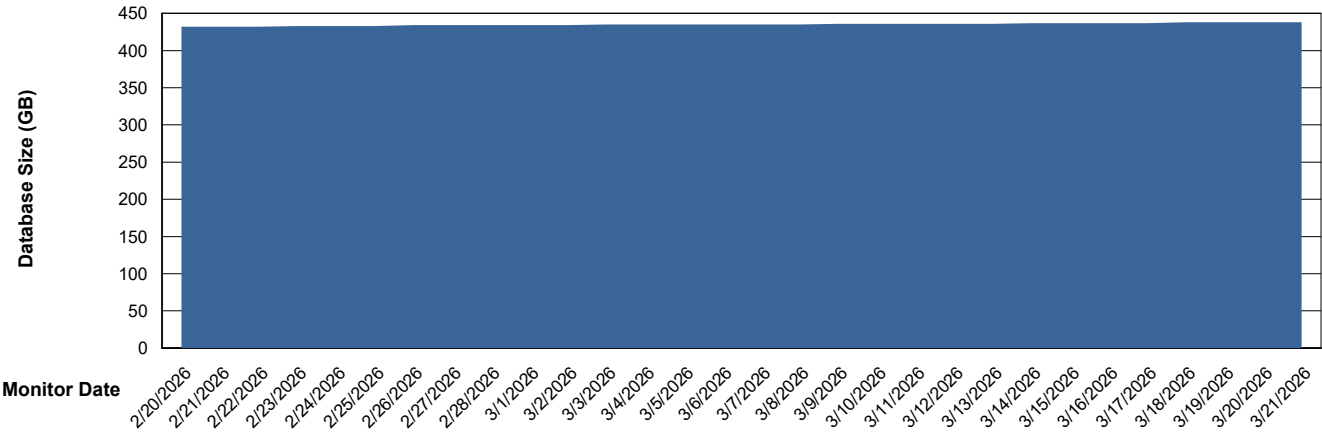

DATABASE SIZE LST-DBS3-AMS_DB_ABSME

Database growth over last month