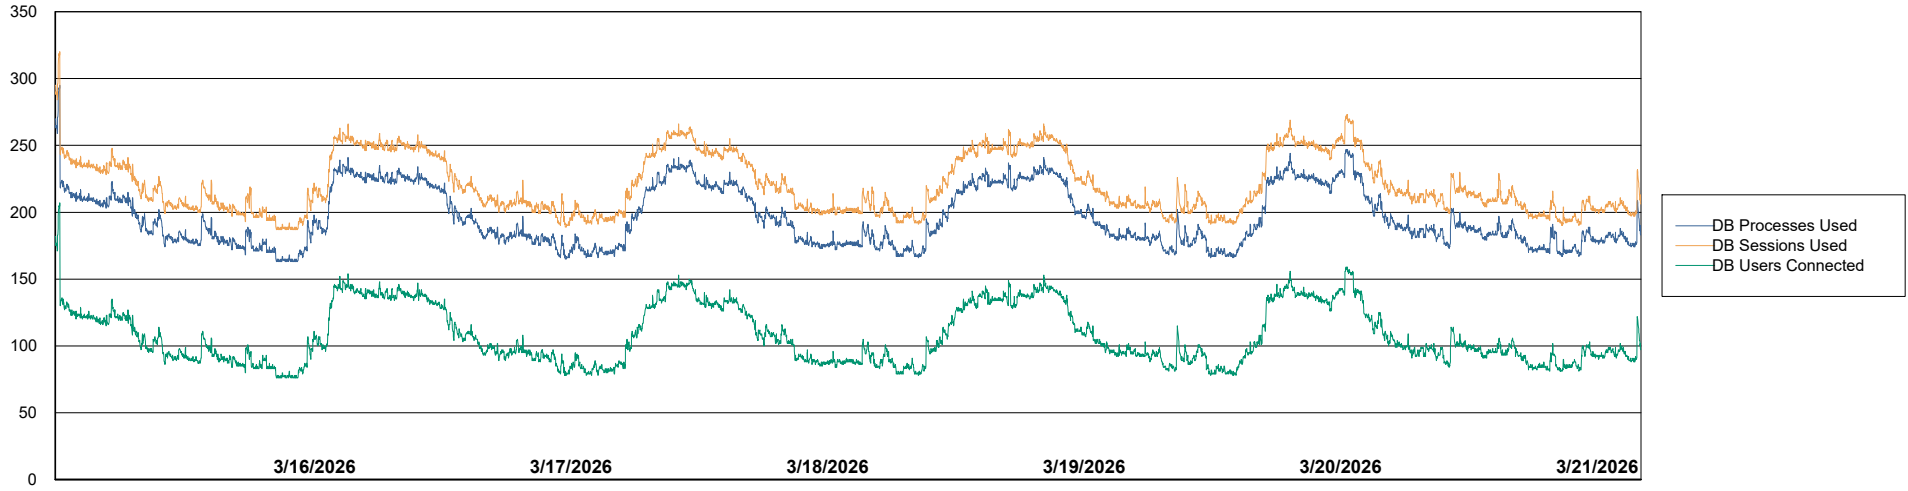

Database Performance LST-DBS5-AMS_DB_ABSEE