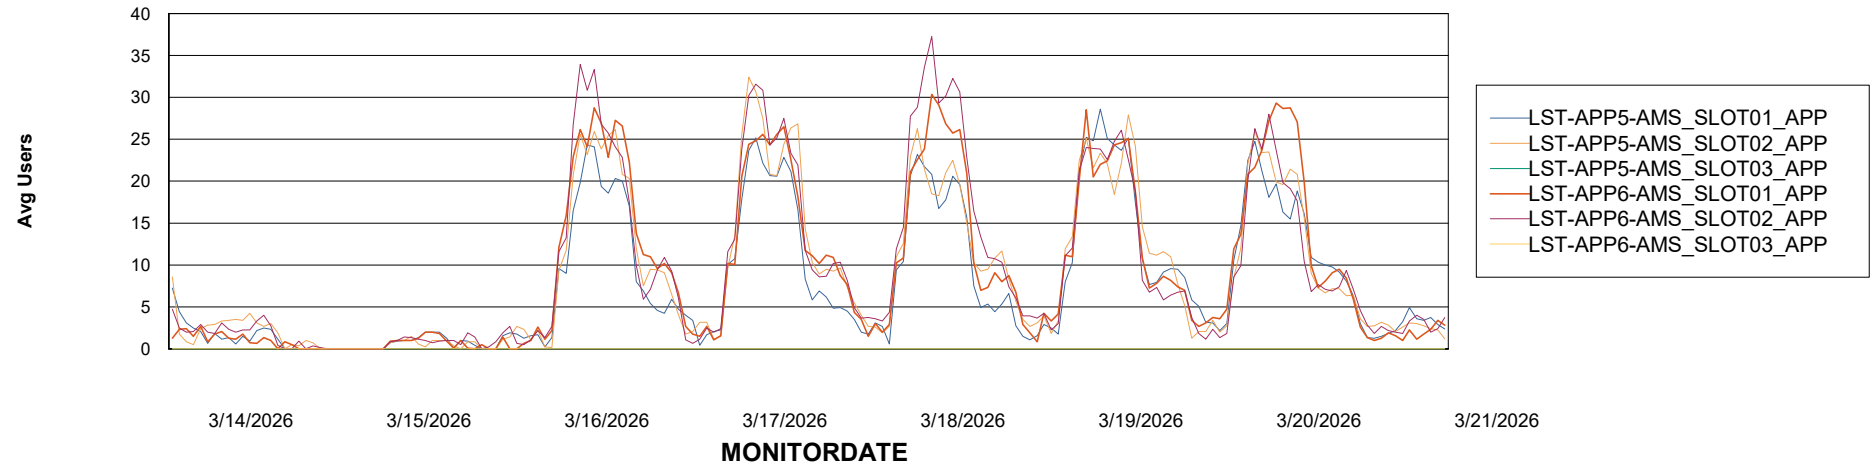

Weekly SLA Customer Report

Customer LST OCI AMS Production ABSEE
Database ID 206

ABSolute Application Server Services

Avg memory used per ABS Server Service

Avg users per day per ABS server

Weekly SLA Customer Report