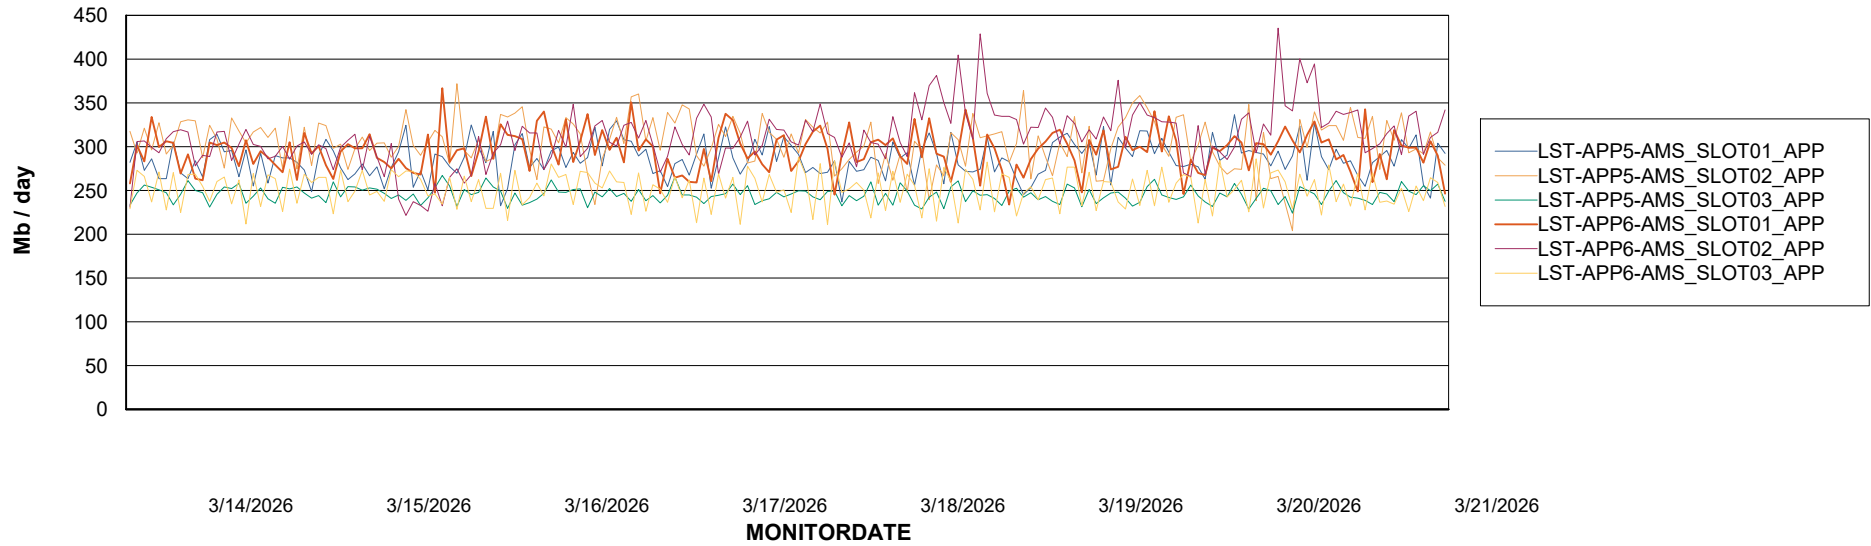

ABSolute Application Server Services

Avg memory used per ABS Server Service