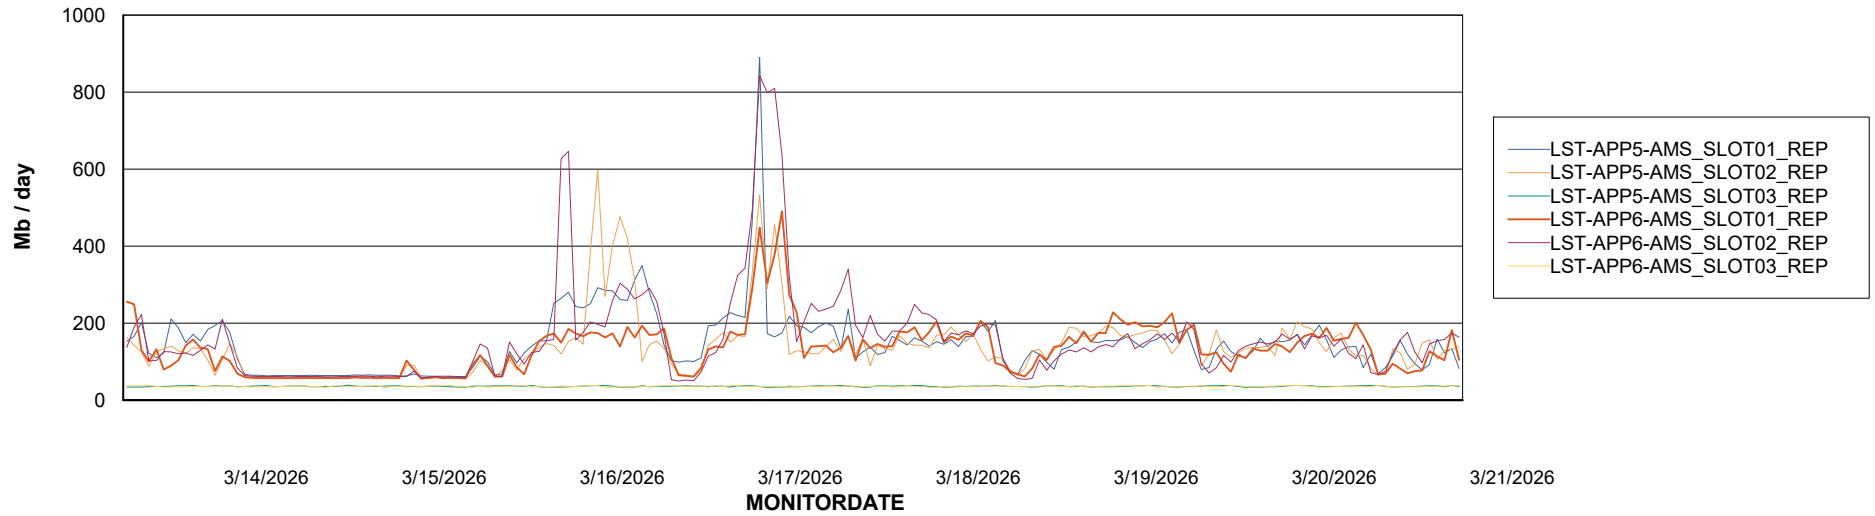

ABSSolute Application ReportServer Services

Avg memory used per ReportServer Service