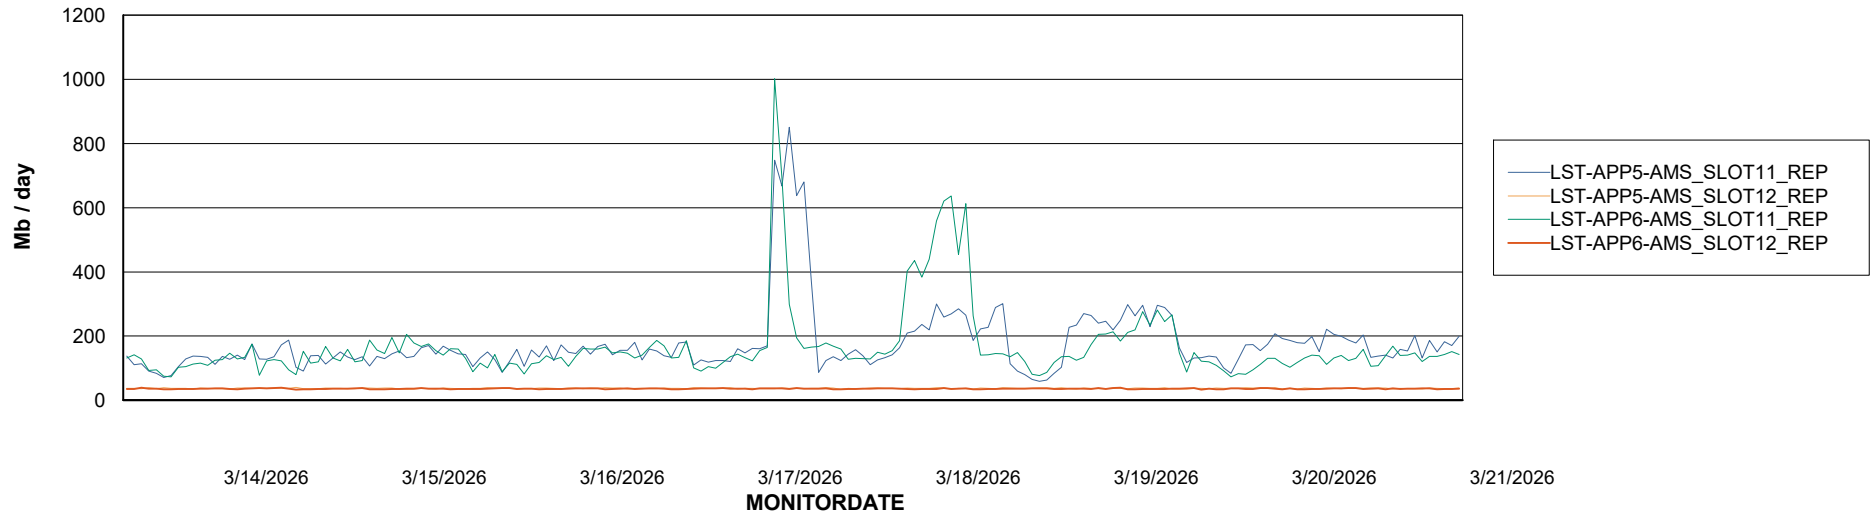

ABSSolute Application ReportServer Services

Avg memory used per ReportServer Service