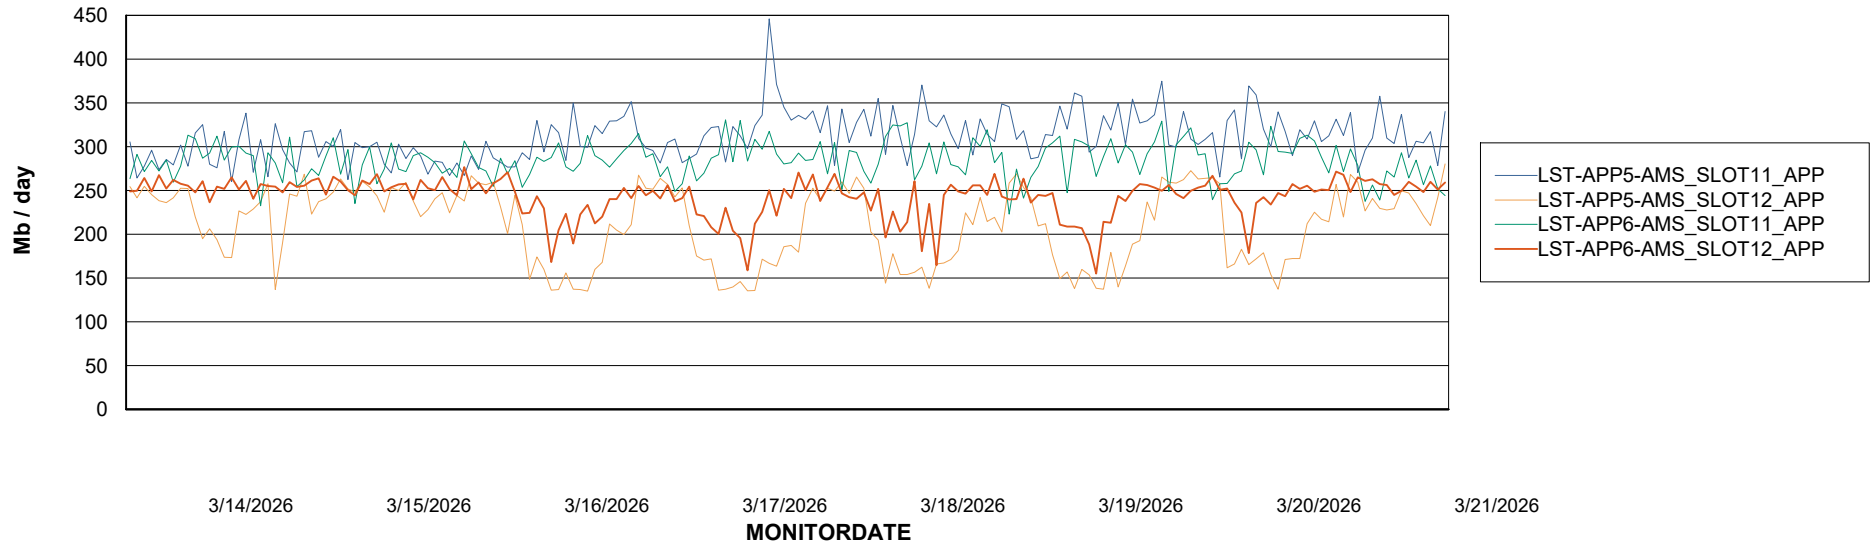

ABSSolute Application Server Services

Avg memory used per ABS Server Service