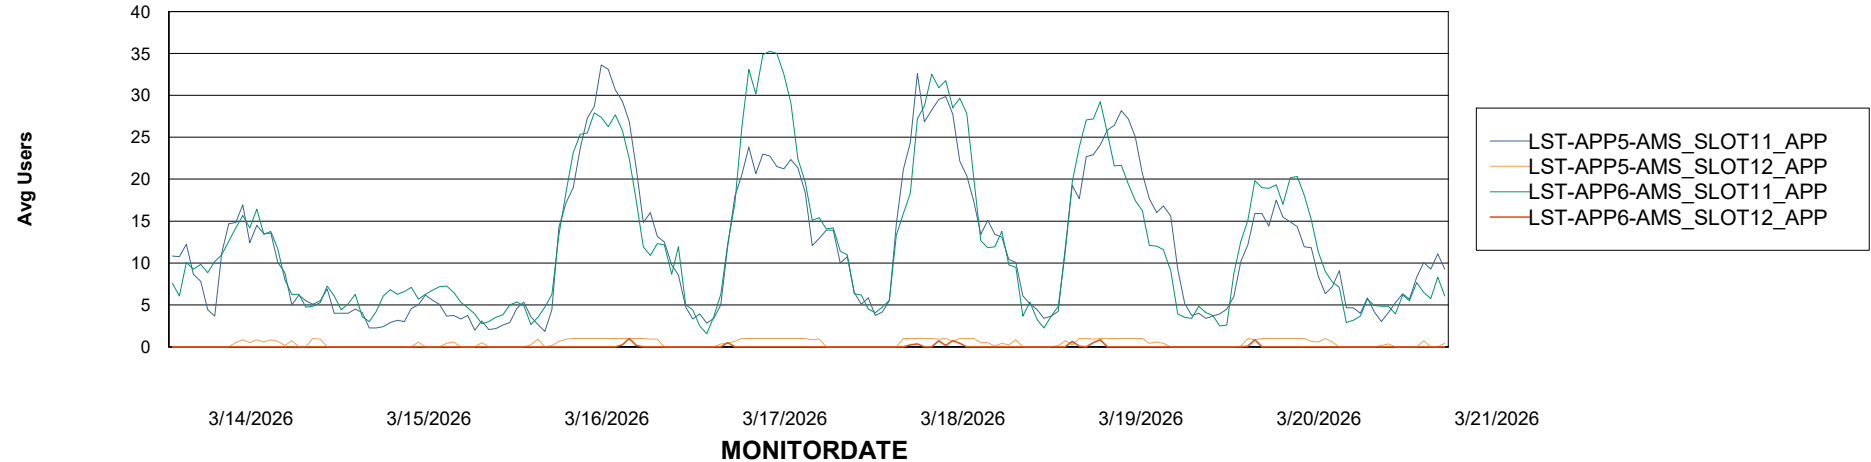

Avg users per day per ABS server