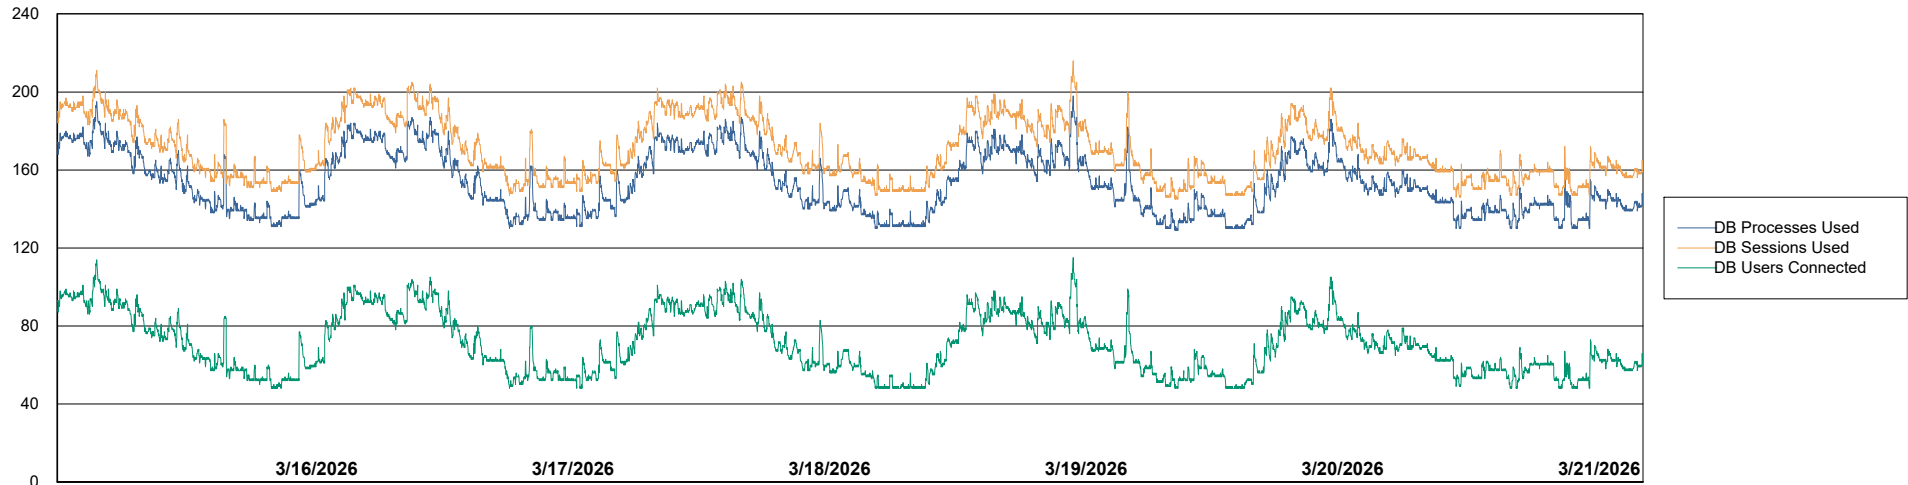

Database Performance LST-DBS6-AMS_DB_ABSEE2