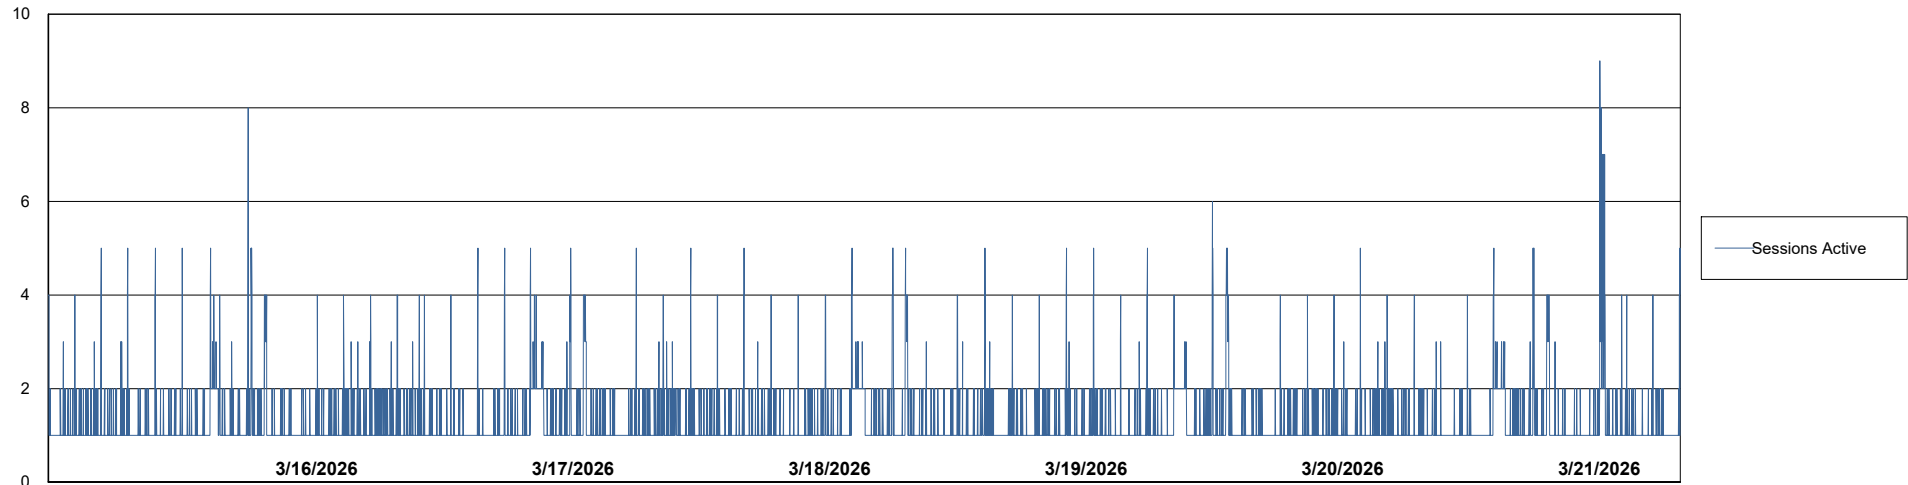

Database Performance LST-DBS6-AMS_DB_ABSEE2