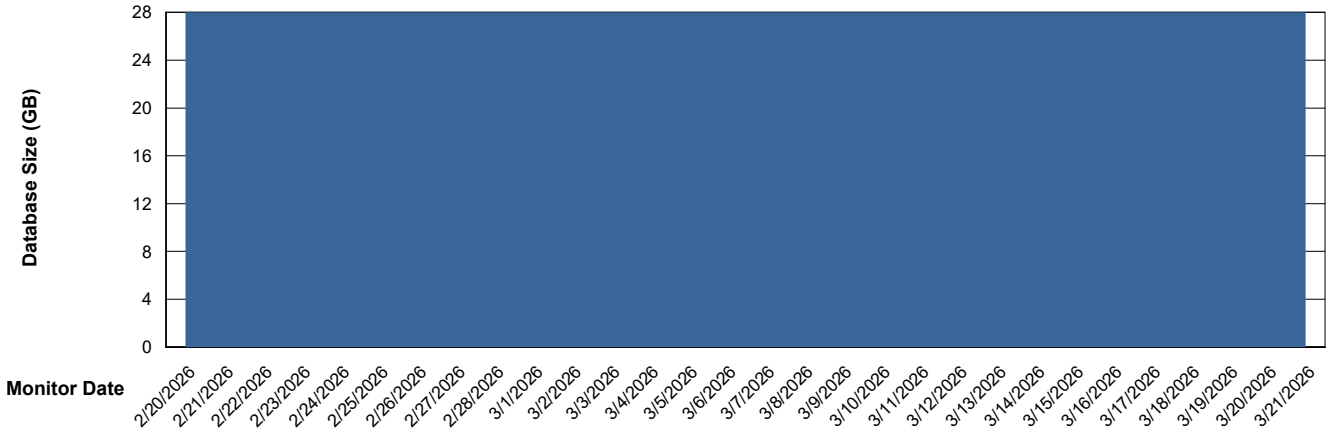

Database growth over last month

Database Tablespace LST-DBS1-AMS_DB_ABSCH

Date	Tablespace Name	MaxFilesize (Gb)	Usedsize (Gb)	Percentage free
3/21/2026	ABSDATA	420	20	95
	INDX	120	1	99
3/20/2026	ABSDATA	420	20	95
	INDX	120	1	99
3/19/2026	ABSDATA	420	20	95
	INDX	120	1	99
3/18/2026	ABSDATA	420	20	95
	INDX	120	1	99
3/17/2026	ABSDATA	420	20	95
	INDX	120	1	99
3/16/2026	ABSDATA	420	20	95
	INDX	120	1	99
3/15/2026	ABSDATA	420	20	95
	INDX	120	1	99