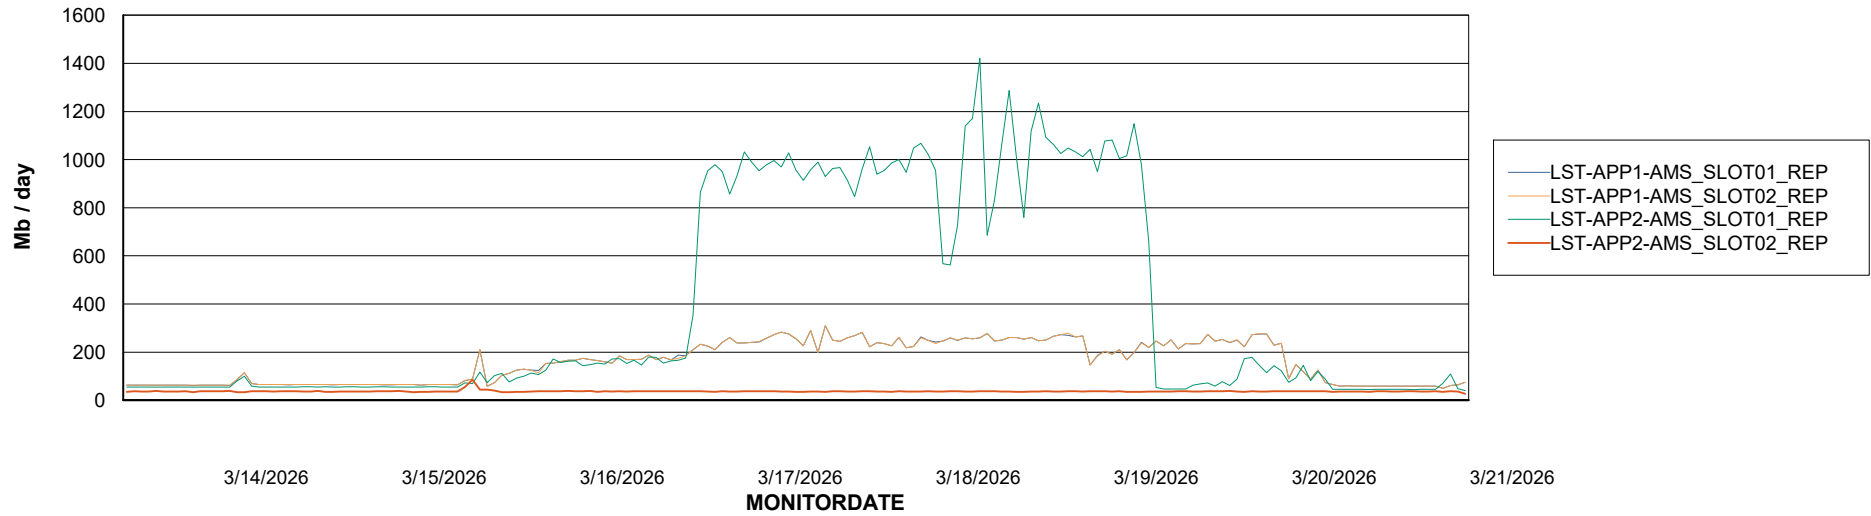

ABSSolute Application ReportServer Services

Avg memory used per ReportServer Service