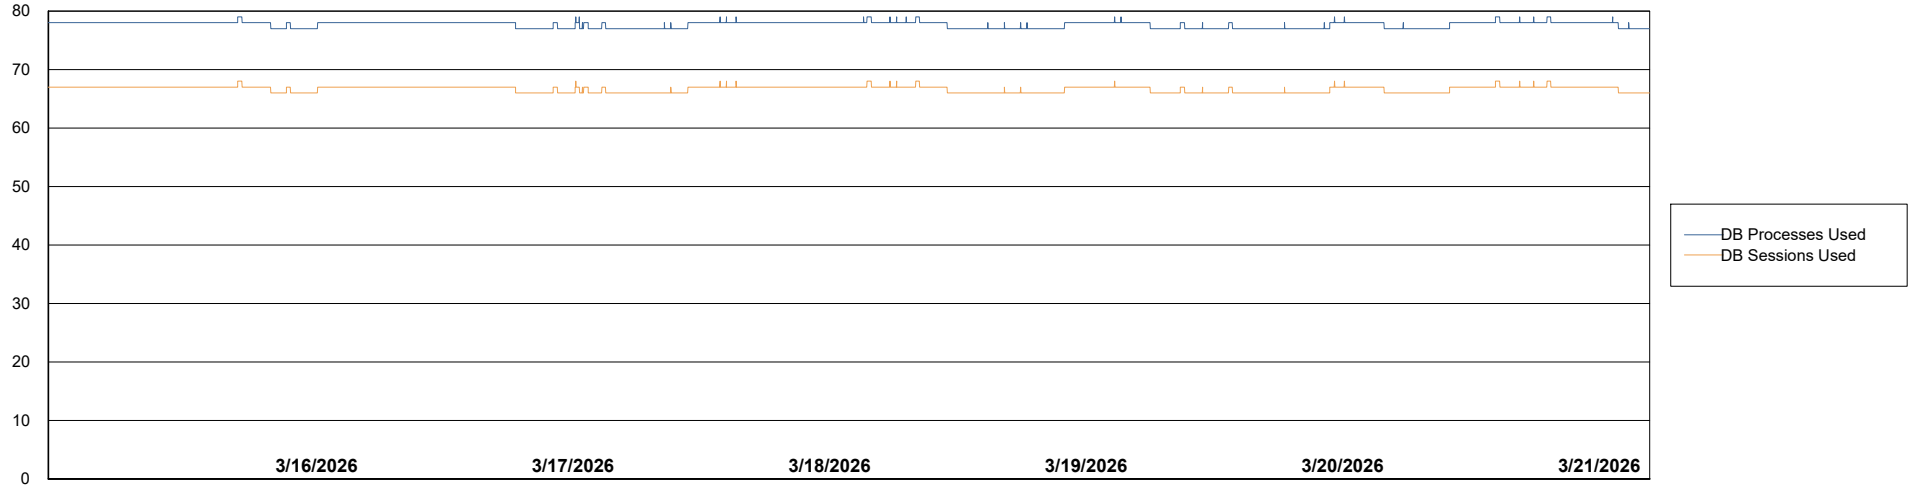

Database Performance LST-DBS2-AMS_DB_HSBABSCH

DB Processes Max 0
DB Processes Max 1,000