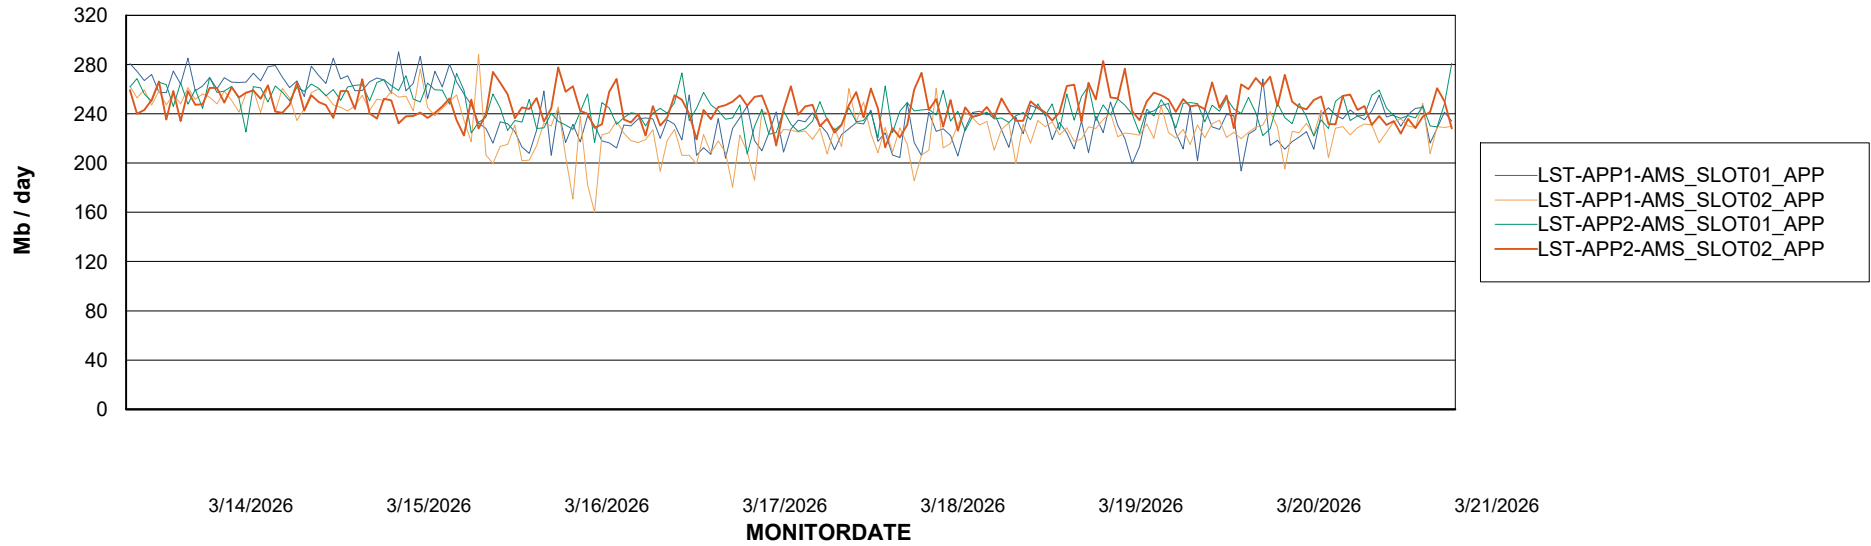

ABSSolute Application Server Services

Avg memory used per ABS Server Service