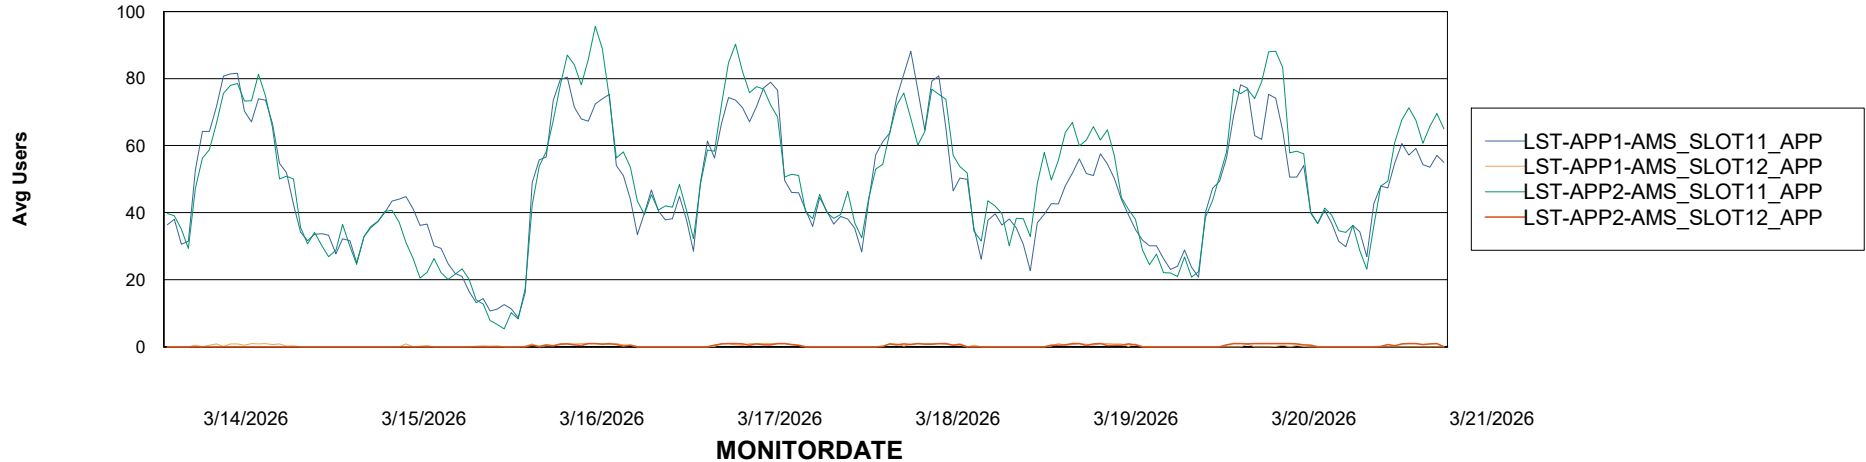

Weekly SLA Customer Report

Customer LST OCI AMS Production ABSCH2
Database ID 216

ABSSolute Application Server Services

Avg memory used per ABS Server Service

Avg users per day per ABS server

Weekly SLA Customer Report