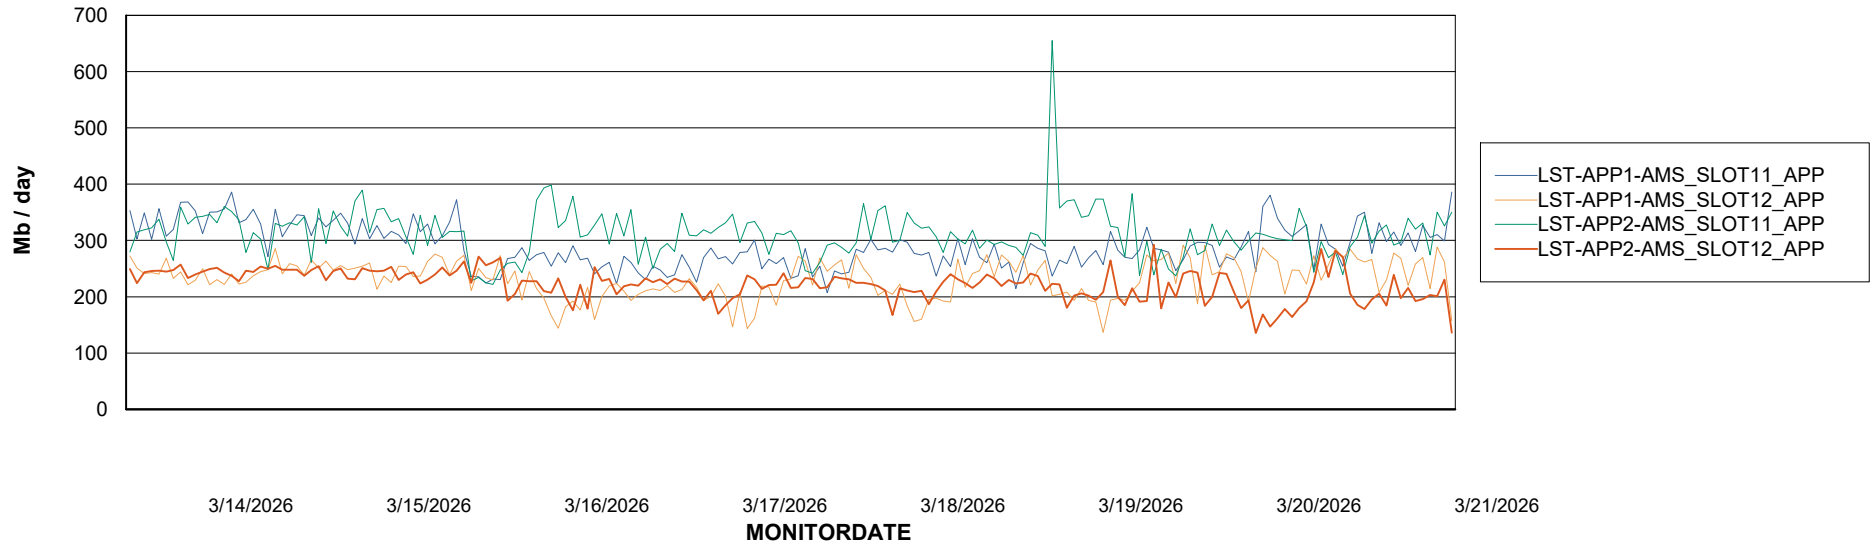

ABSSolute Application Server Services

Avg memory used per ABS Server Service