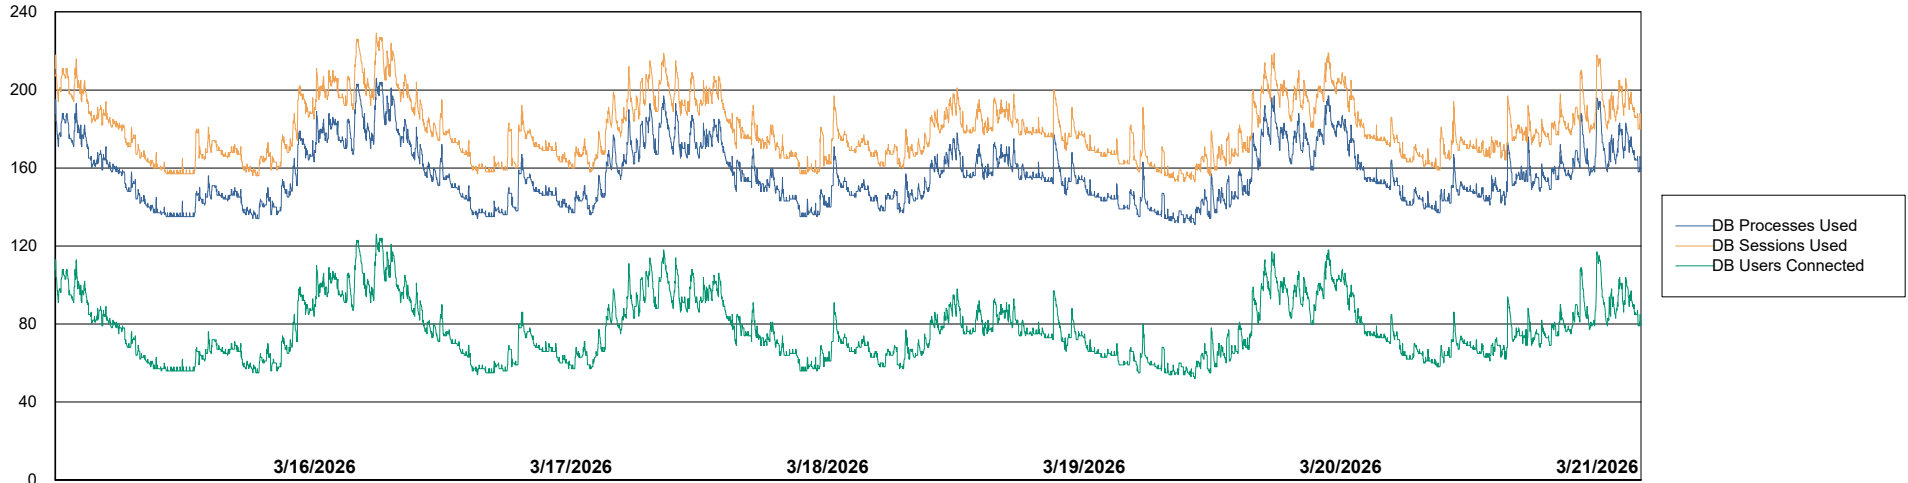

Database Performance LST-DBS2-AMS_DB_ABSCH2