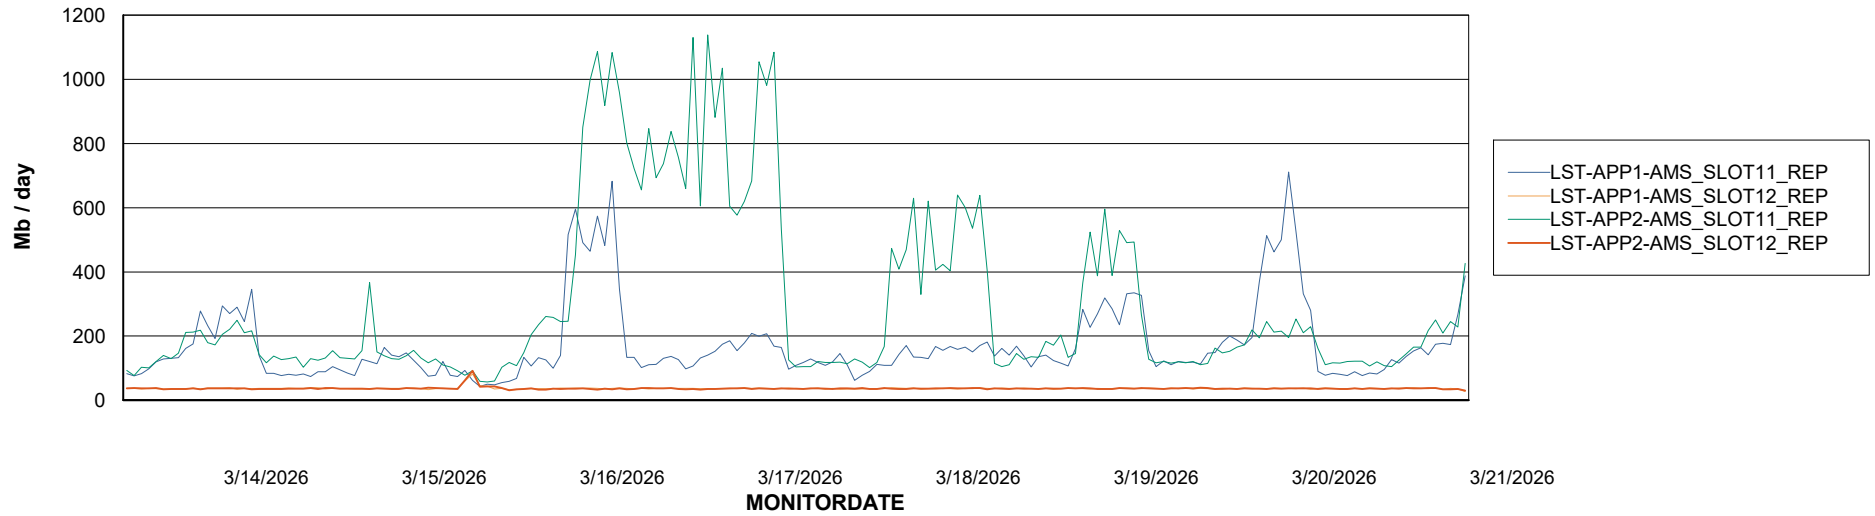

ABSSolute Application ReportServer Services

Avg memory used per ReportServer Service