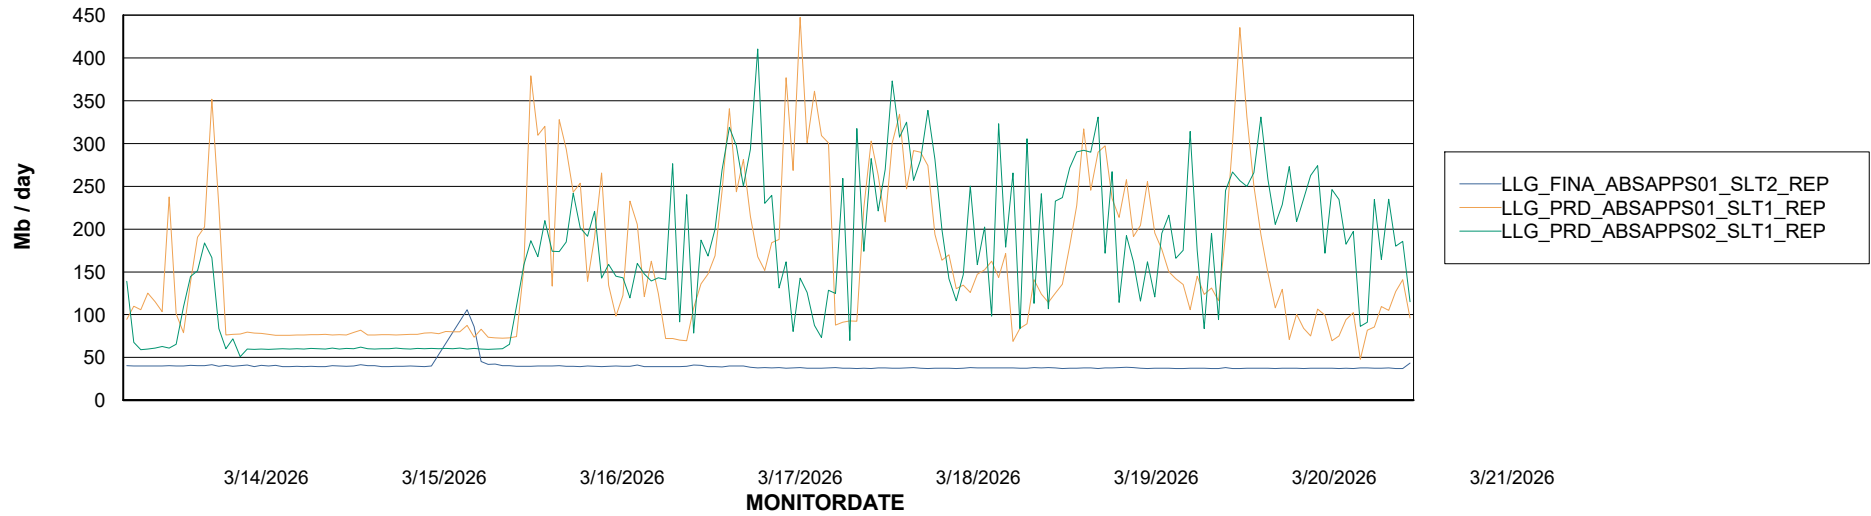

Avg memory used per ABS Server Service

Avg users per day per ABS server

Weekly SLA Customer Report

Customer LLG_Production
Database ID 148

ABSSolute Application ReportServer Services

Avg memory used per ReportServer Service