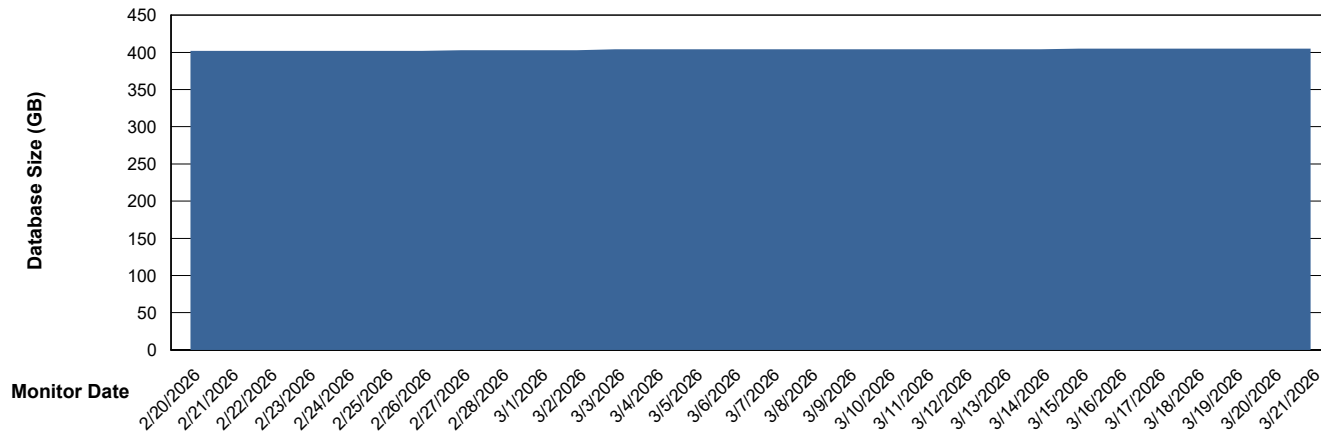

Weekly SLA Customer Report

Customer LLG_Production
Database ID 148

Database Performance LLG_ABSDB02_PROD_HSBABS1

DB Processes Max 4
DB Processes Max 0
DB Processes Max 300

Weekly SLA Customer Report

Customer LLG_Production
Database ID 148

DATABASE SIZE LLG_ABSBI01_BI_PROD_ABS1

Database growth over last month

DATABASE SIZE LLG_ABSDB01_PROD_ABS1

Database growth over last month

Weekly SLA Customer Report

Customer LLG_Production
 Database ID 148