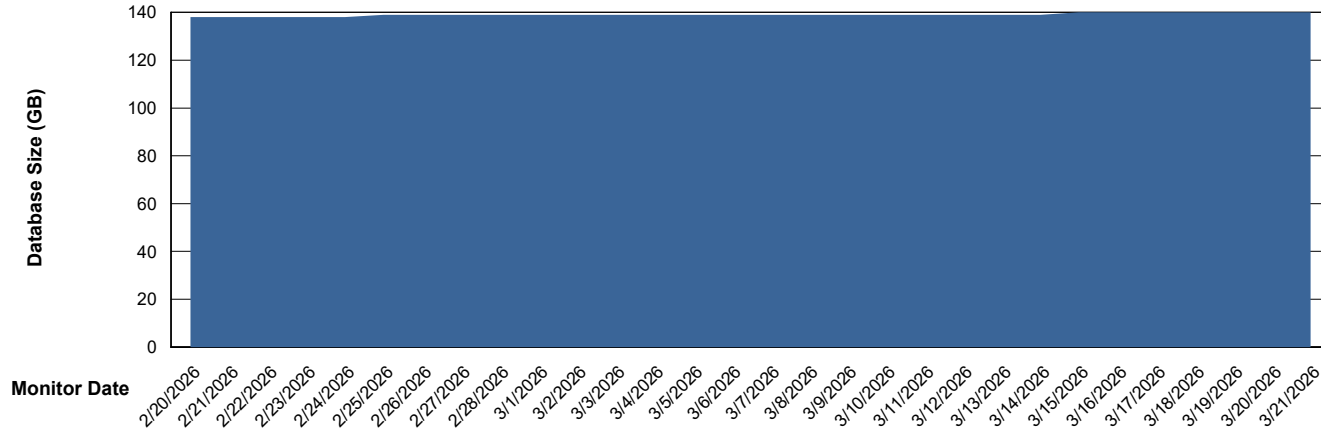

Weekly SLA Customer Report

Customer LLG_Production
Database ID 148

Database Performance LLG_ABSDB02_PROD_HSBABS1

DB Processes Max 4
DB Processes Max 0
DB Processes Max 300

Weekly SLA Customer Report

Customer LLG_Production
Database ID 148

DATABASE SIZE LLG_ABSBI01_BI_PROD_ABS1

Database growth over last month

DATABASE SIZE LLG_ABSDB01_PROD_ABS1

Database growth over last month

Weekly SLA Customer Report

Customer LLG_Production
 Database ID 148