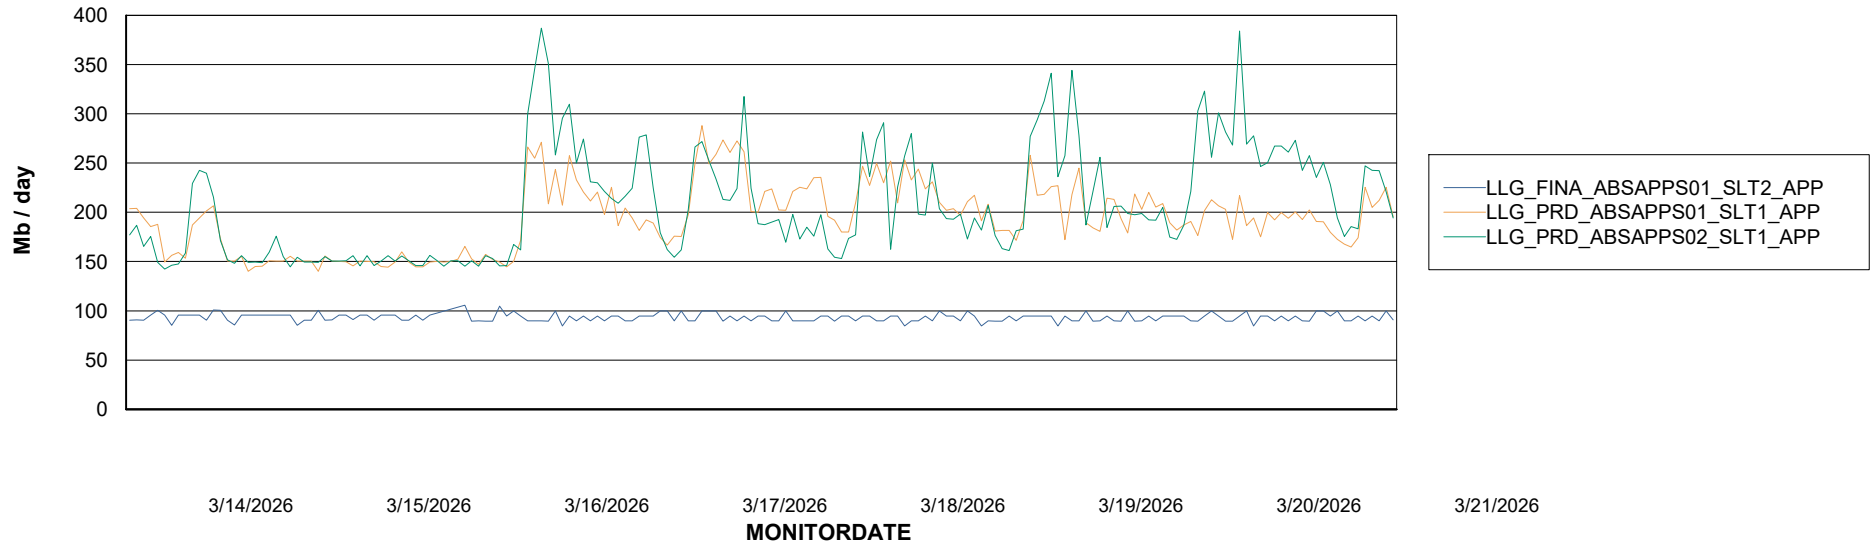

ABSSolute Application Server Services

Avg memory used per ABS Server Service