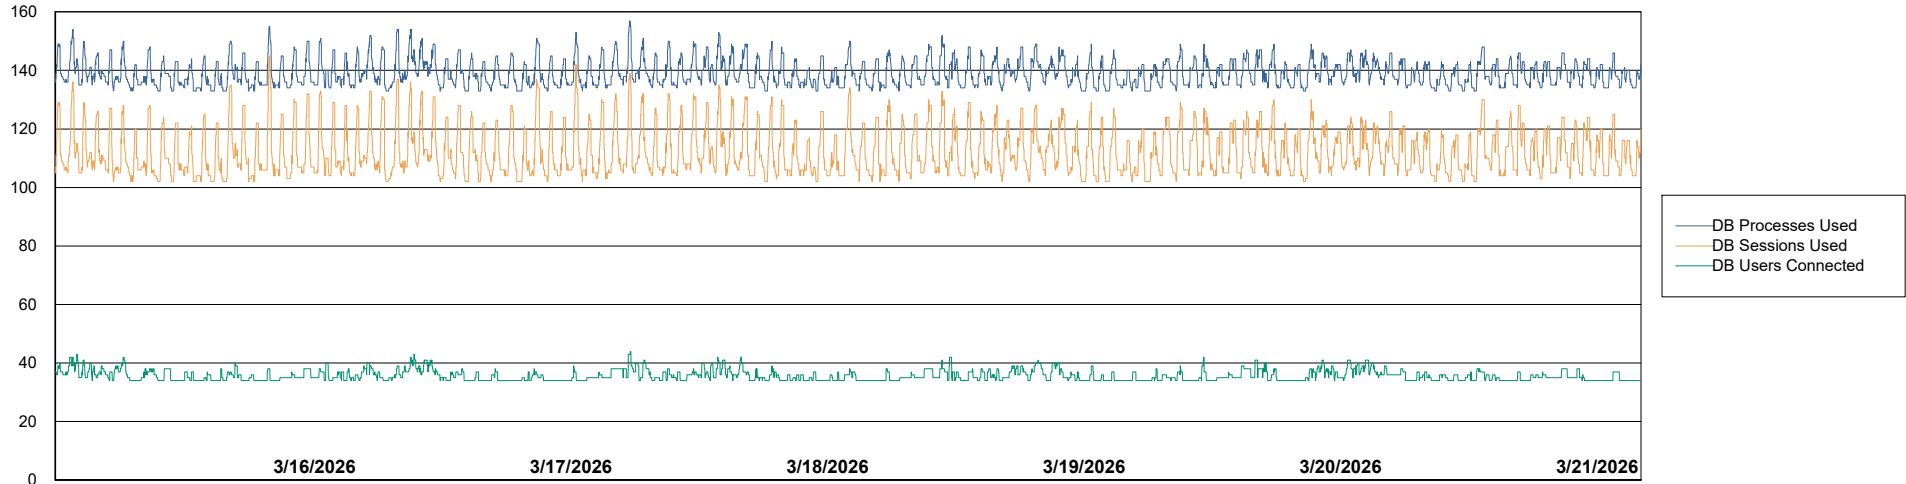

Weekly SLA Customer Report

Customer LLG_Production
Database ID 148

Database Performance LLG_ABSBI01_BI_PROD_ABS1

Weekly SLA Customer Report

Customer LLG_Production
Database ID 148

Database Performance LLG_ABSDB01_PROD_ABS1