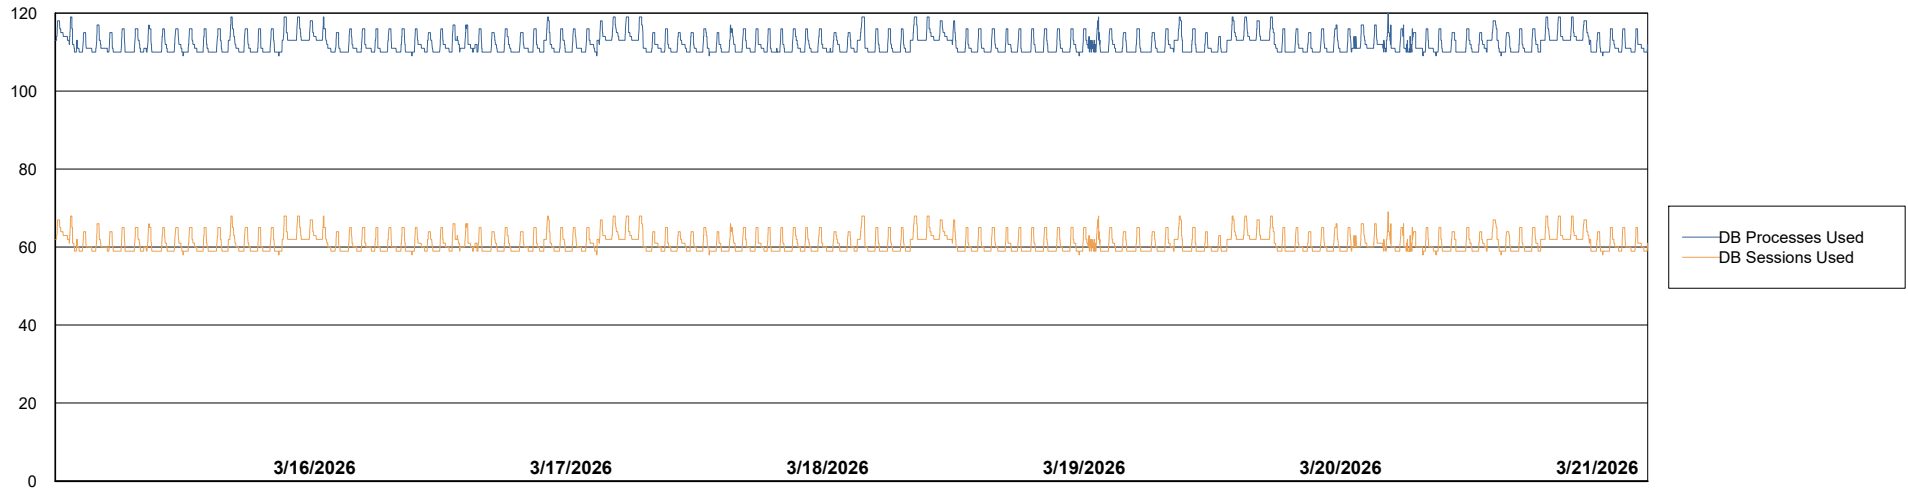

Database Performance LLG_ABSDB02_PROD_HSBABS1

DB Processes Max 4
DB Processes Max 0
DB Processes Max 300