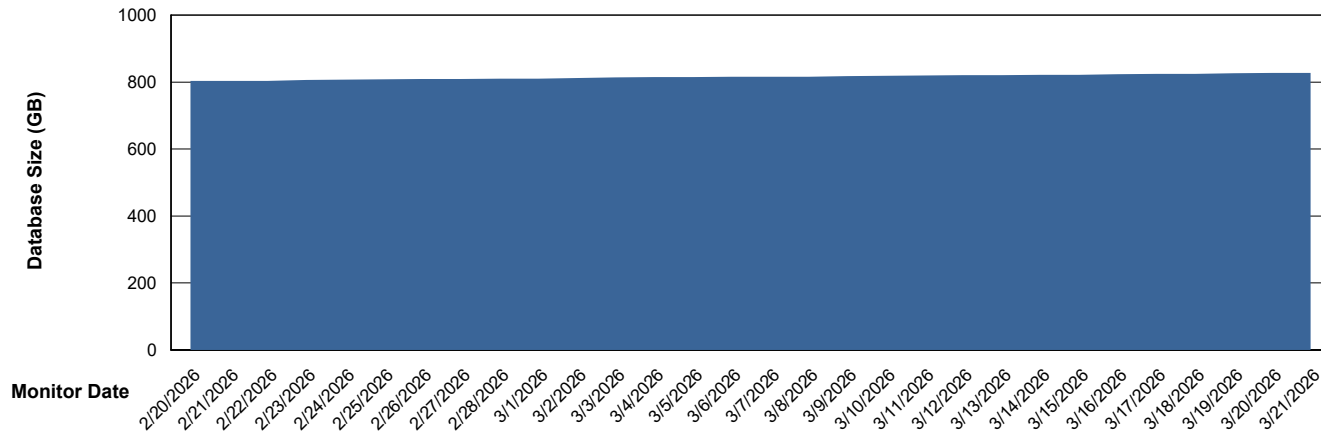

Customer KLH_Production (24/7)
Database ID 139

DATABASE SIZE KLH_PRD_SRSBIDB02_ABS1

Database growth over last month

DATABASE SIZE KLH_PRD_SRSDB01_ABS1

Database growth over last month

Weekly SLA Customer Report