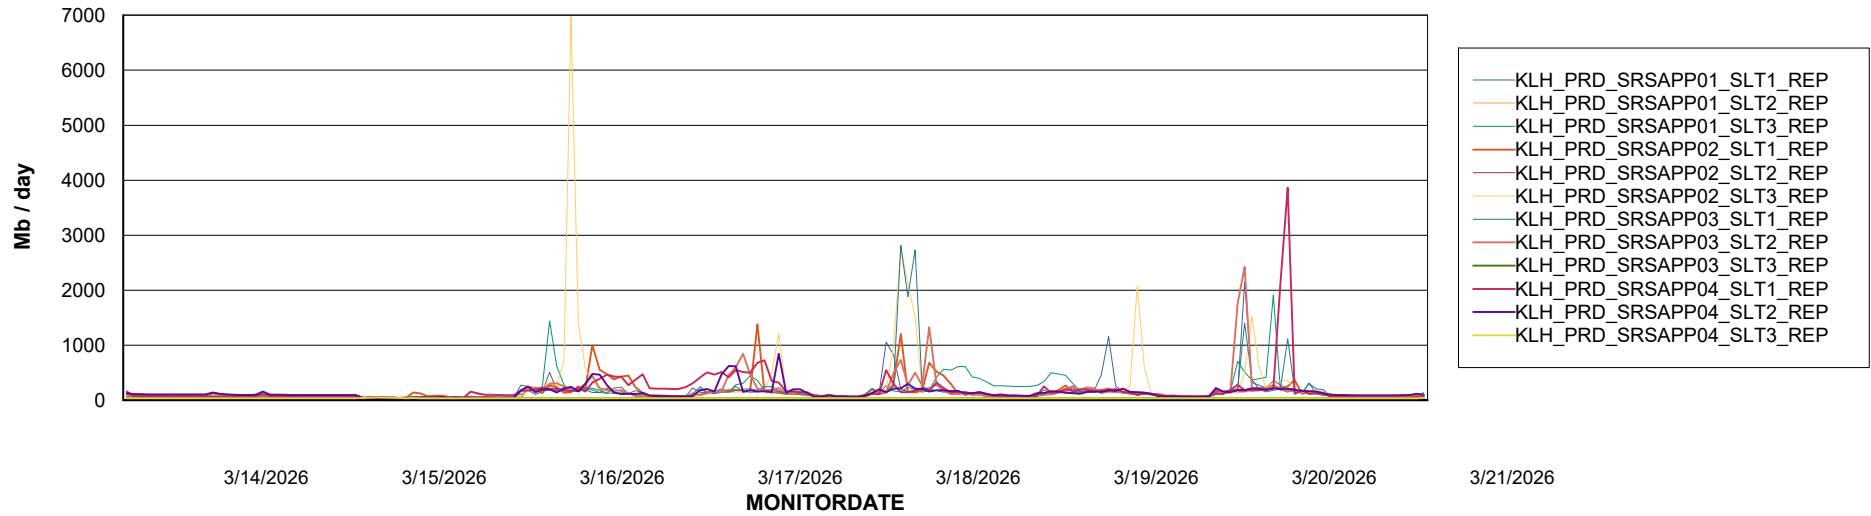

ABSSolute Application ReportServer Services

Avg memory used per ReportServer Service