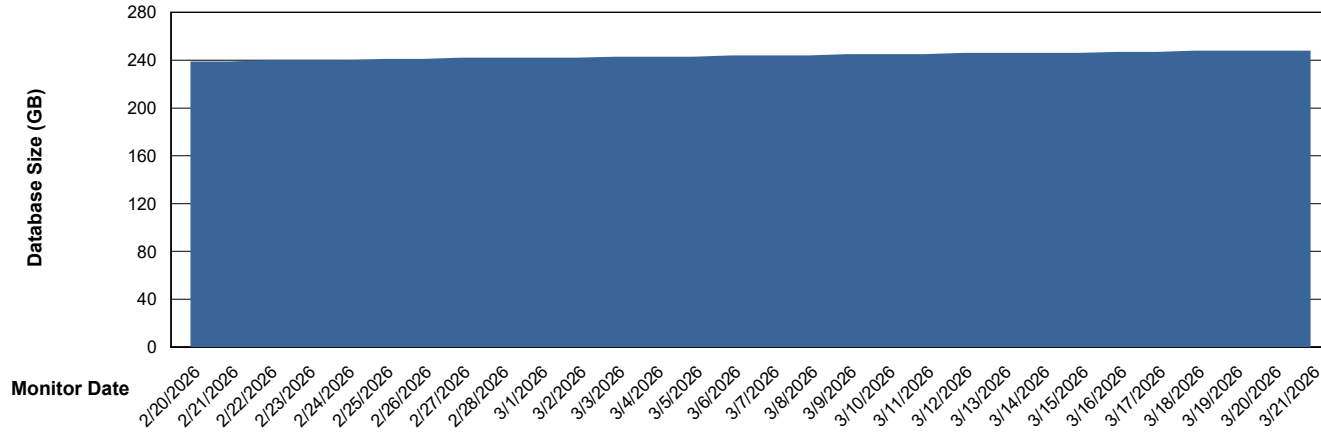

Weekly SLA Customer Report

Customer KLH_Production (24/7)
Database ID 139

Database Performance KLH_PRD_SRSD02_HSBABS1

DB Processes Max 0
DB Processes Max 4
DB Processes Max 1,000

Weekly SLA Customer Report

Customer KLH_Production (24/7)
Database ID 139

DATABASE SIZE KLH_PRD_SRSBIDB02_ABS1

Database growth over last month

DATABASE SIZE KLH_PRD_SRSDB01_ABS1

Database growth over last month

Weekly SLA Customer Report