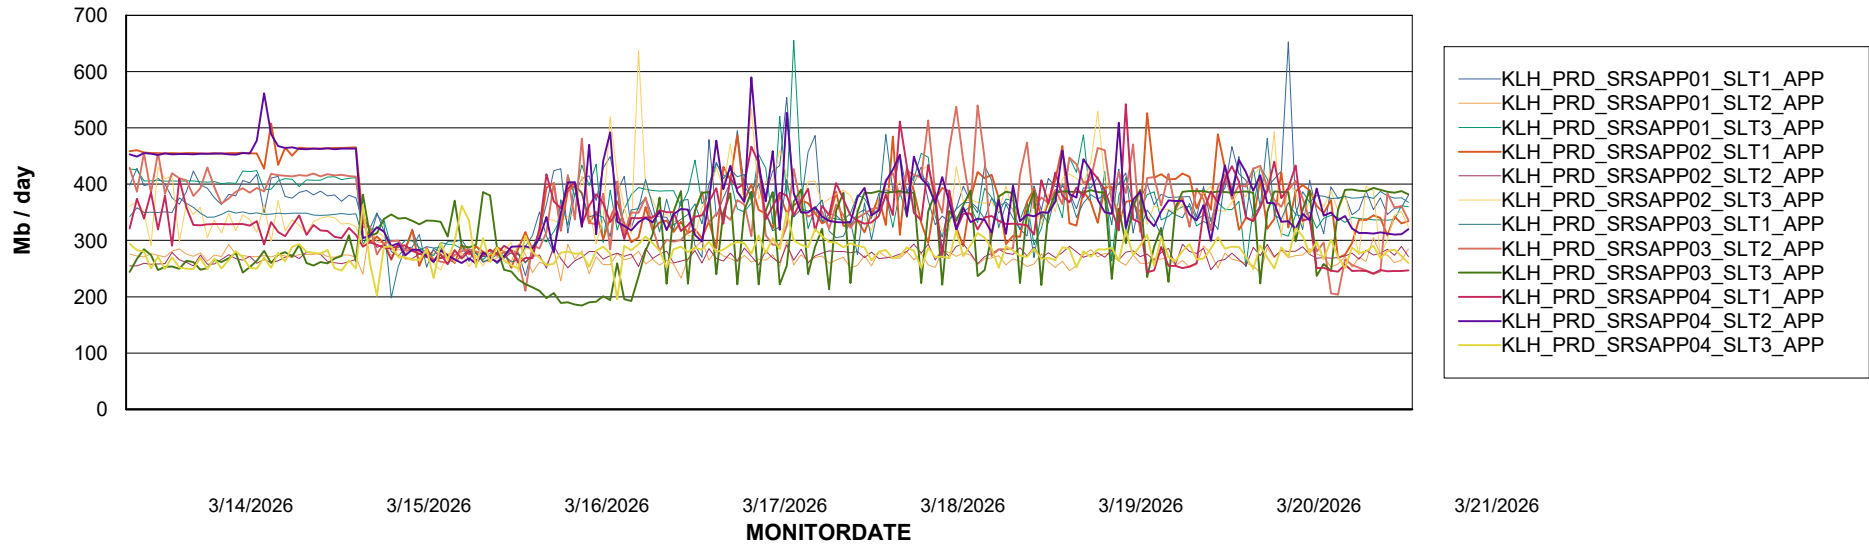

ABSSolute Application Server Services

Avg memory used per ABS Server Service