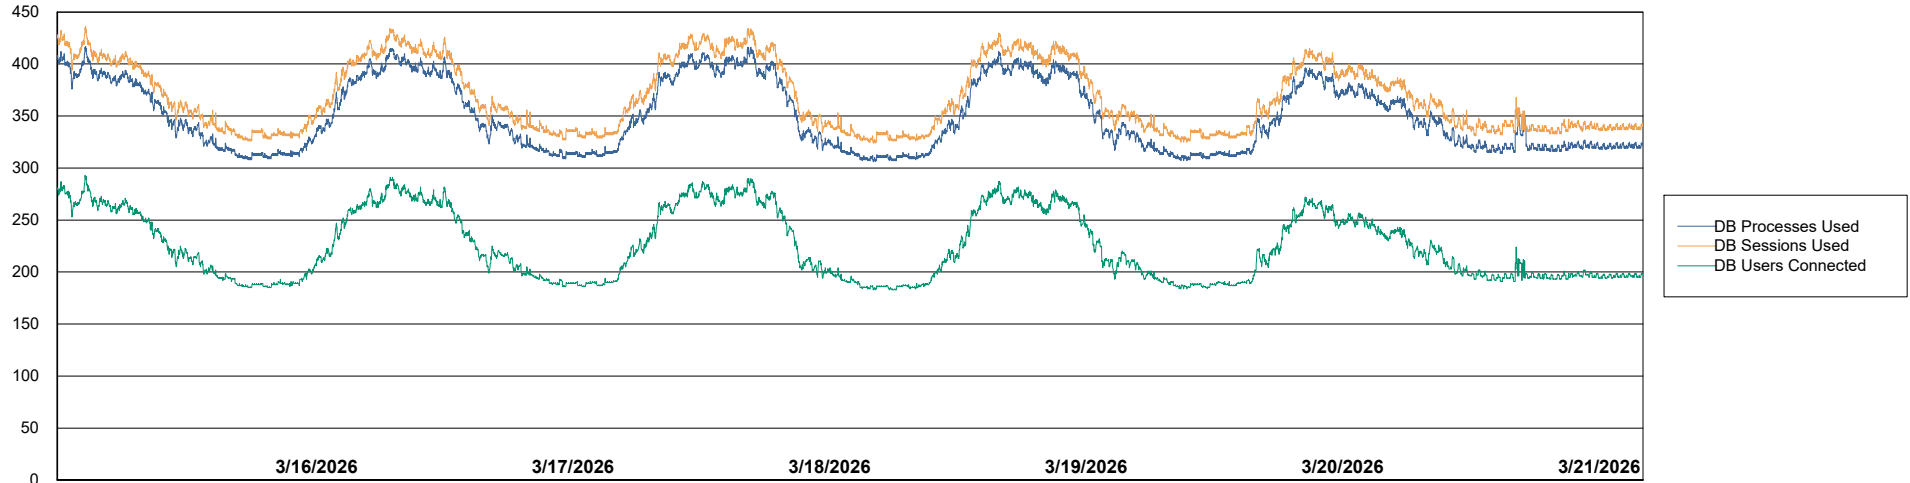

Weekly SLA Customer Report

Customer KLH_Production (24/7)
Database ID 139

Database Performance KLH_PRD_SRSBIDB02_ABS1

Weekly SLA Customer Report

Customer KLH_Production (24/7)
Database ID 139

Database Performance KLH_PRD_SRSDDB01_ABS1