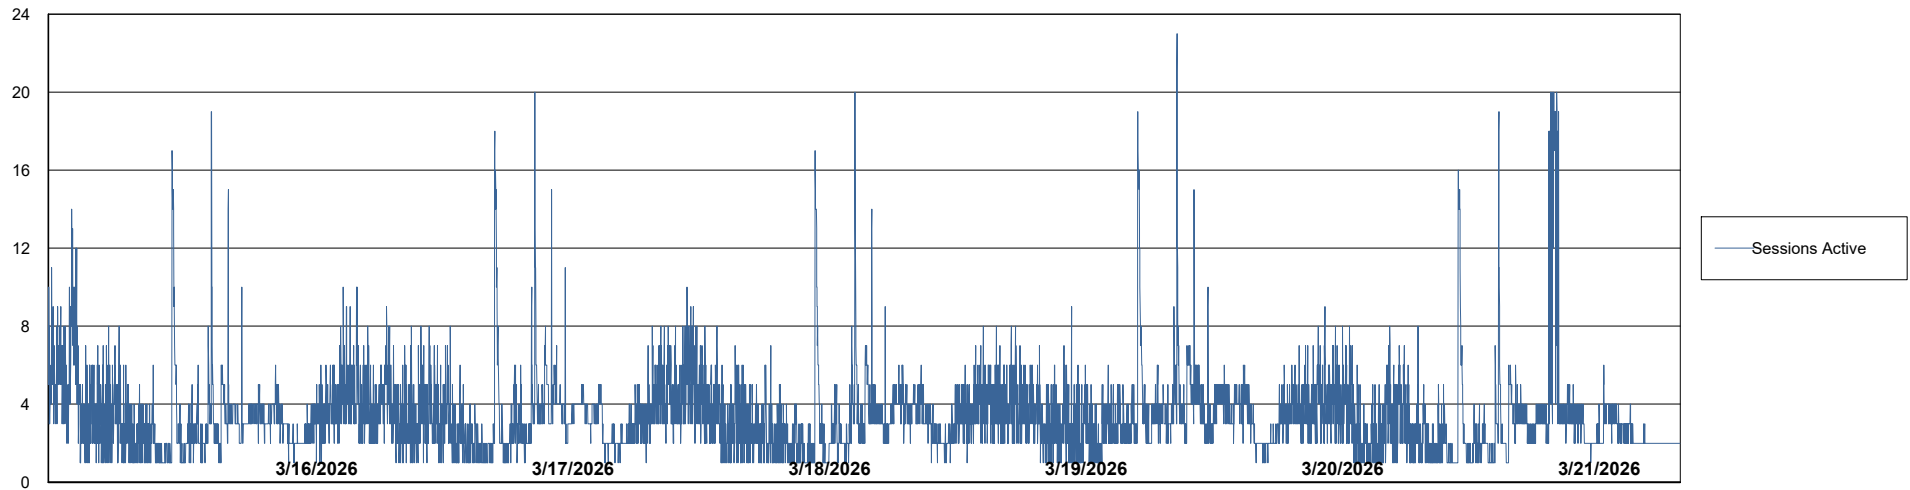

Weekly SLA Customer Report

Customer KLH_Production (24/7)
Database ID 139

Database Performance KLH_PRD_SRSBIDB02_ABS1

Weekly SLA Customer Report

Customer KLH_Production (24/7)
Database ID 139

Database Performance KLH_PRD_SRSDDB01_ABS1