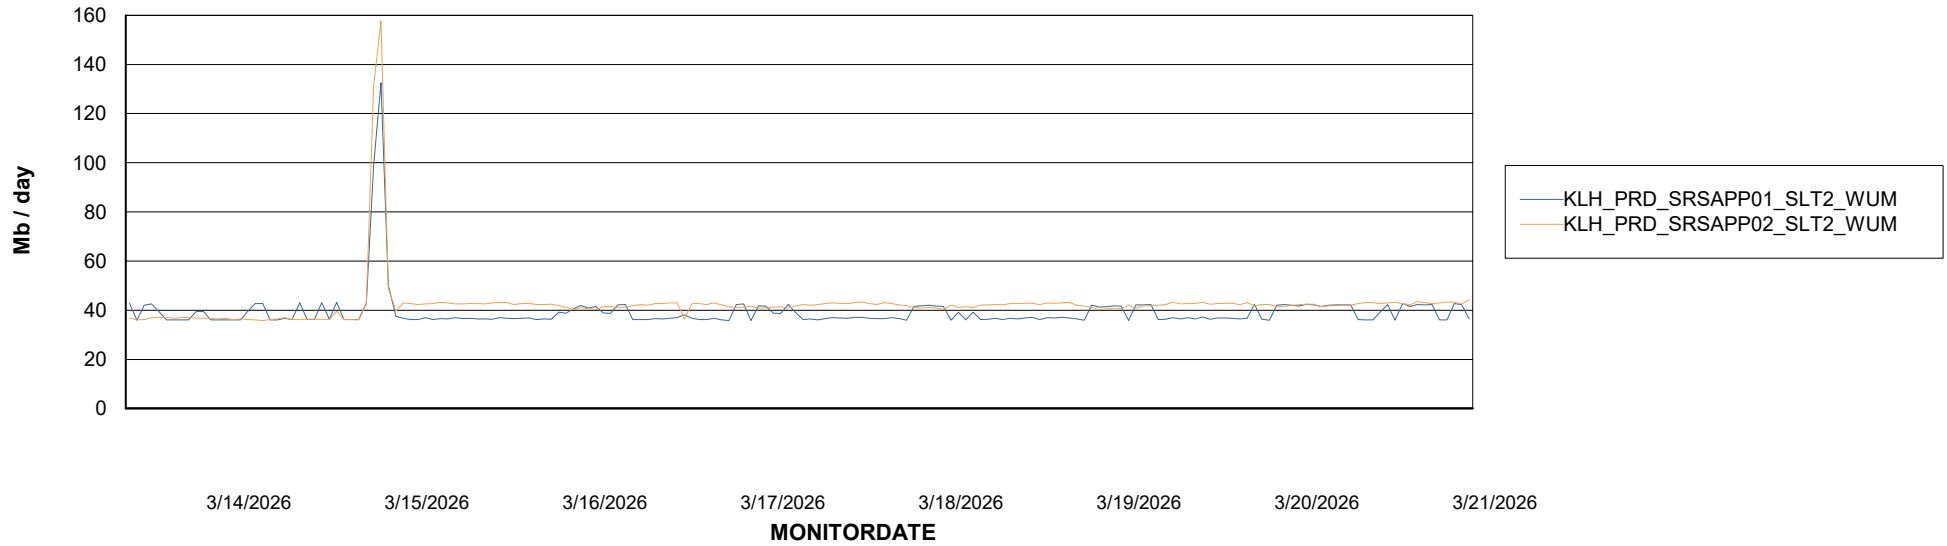

ABSSolute Web Component Services

Avg memory used per ABS Web component