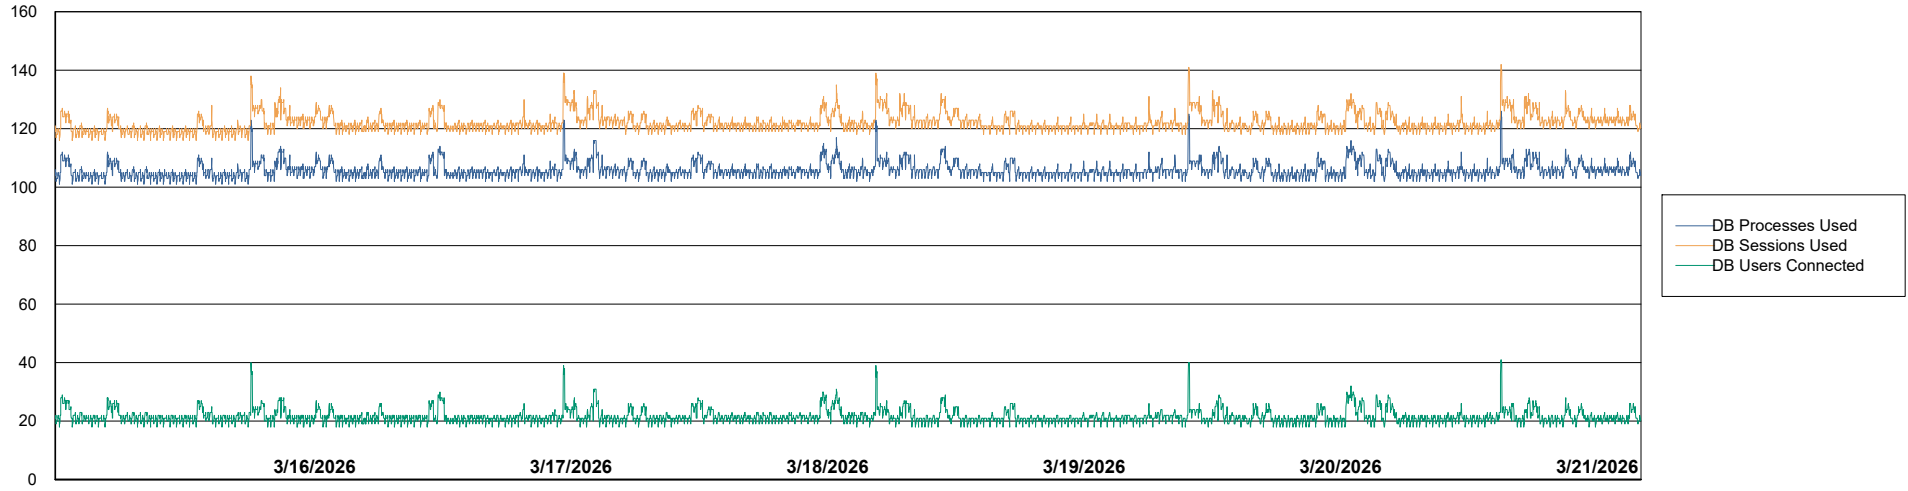

Weekly SLA Customer Report

Customer KLH_Production (24/7)
Database ID 139

Database Performance KLH_PRD_SRSBIDB02_ABS1

Weekly SLA Customer Report

Customer KLH_Production (24/7)
Database ID 139

Database Performance KLH_PRD_SRSDDB01_ABS1