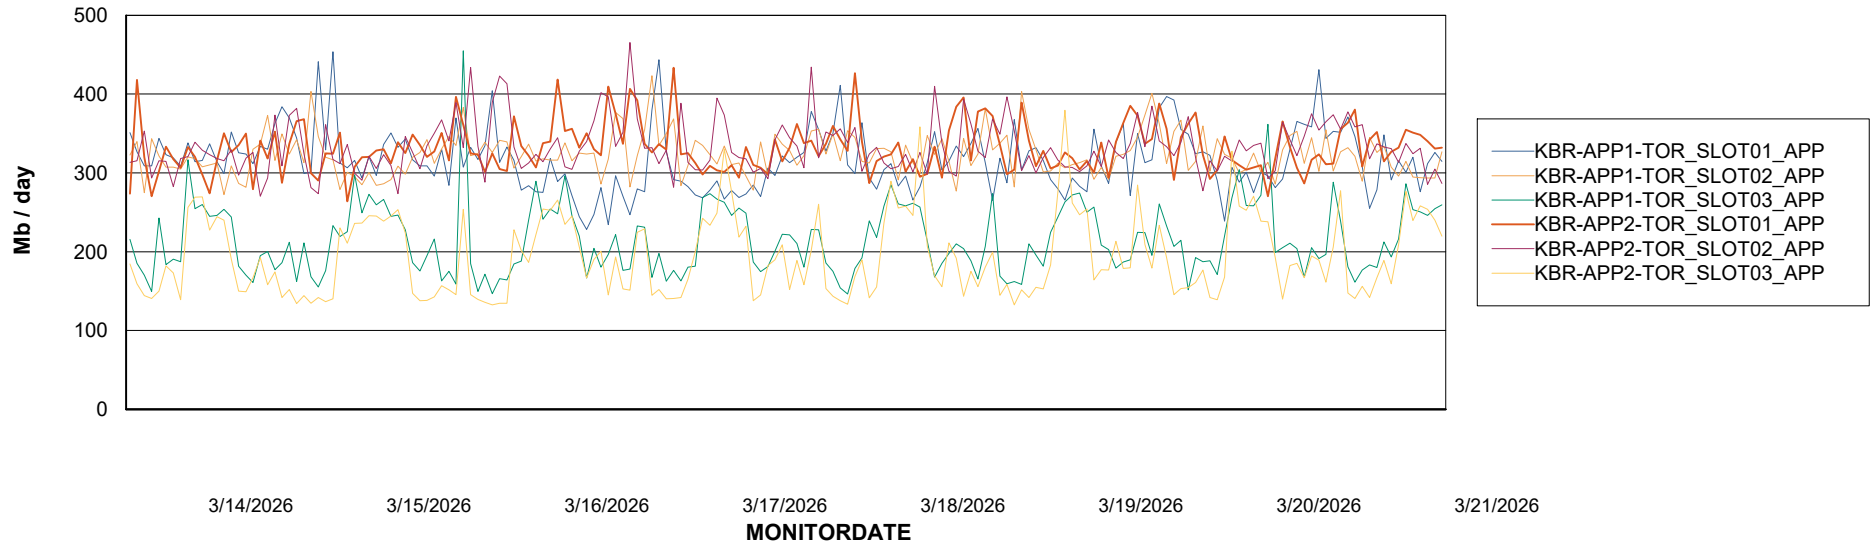

ABSSolute Application Server Services

Avg memory used per ABS Server Service