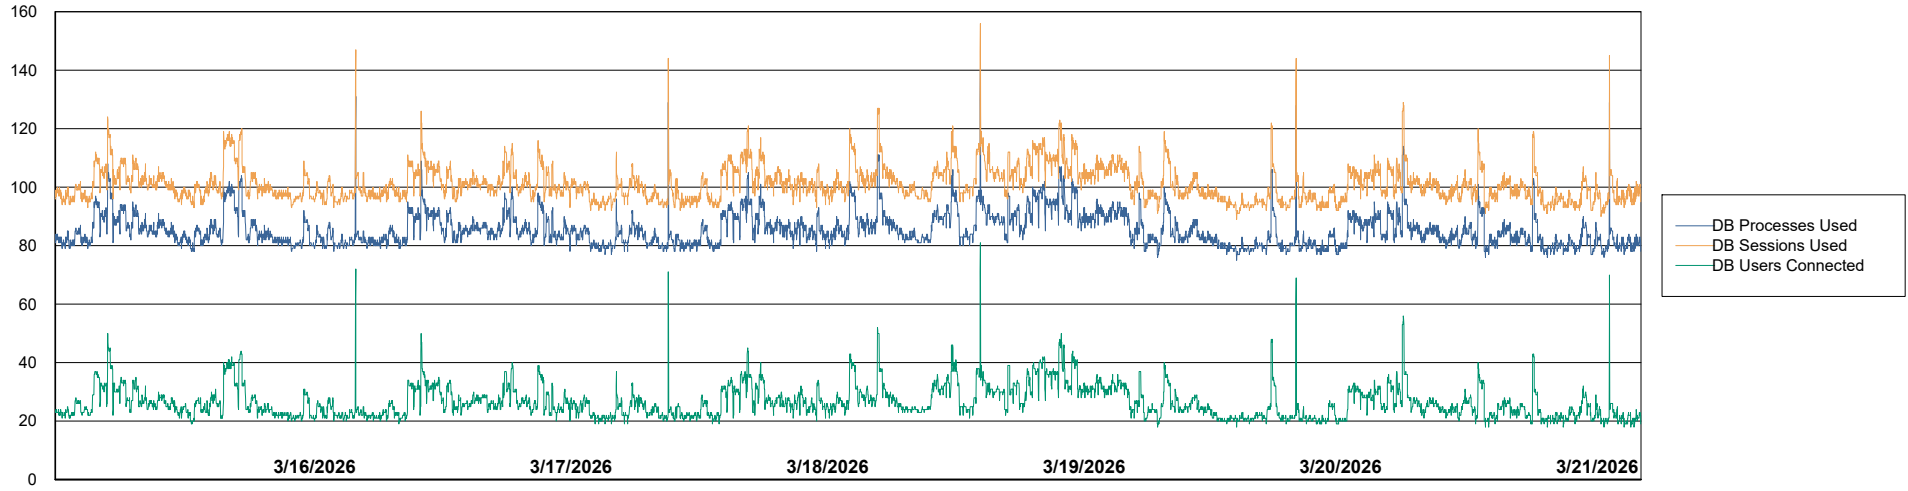

Database Performance KBR-BI-TOR_PROD_ABS1