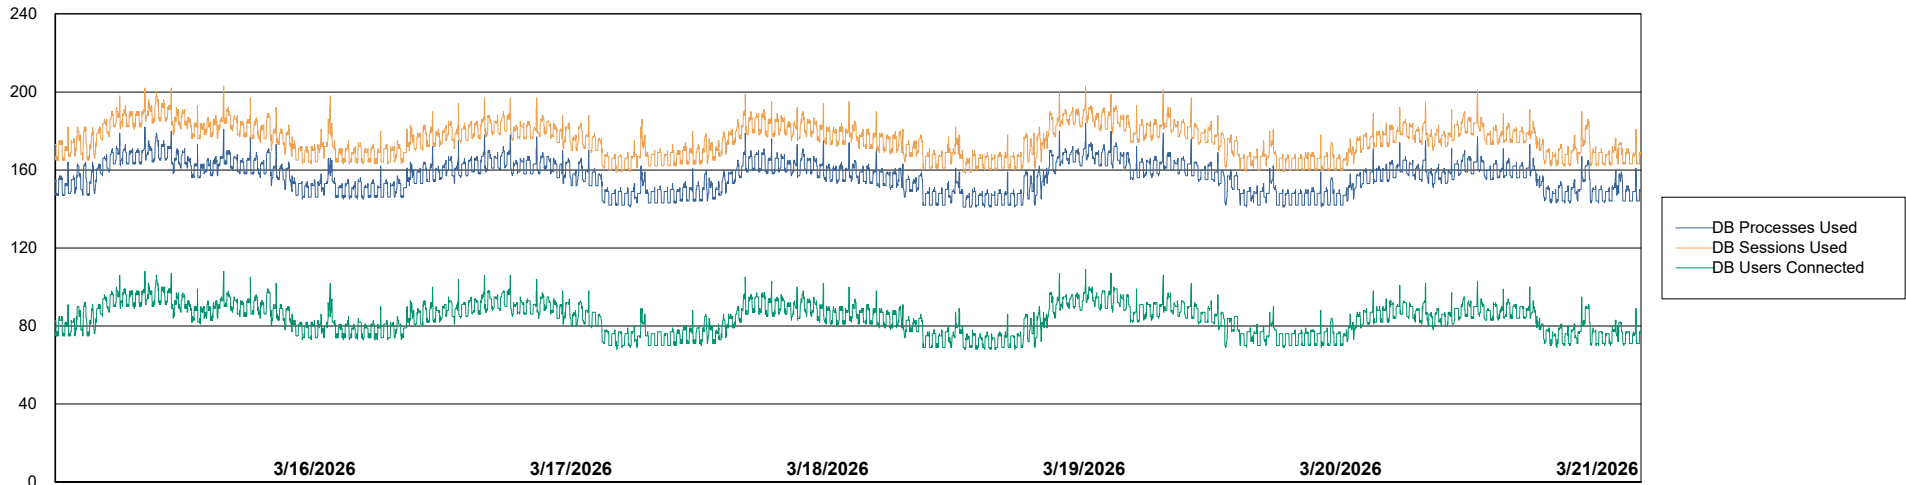

Database Performance KBR-DBS1-TOR_PROD_ABS1