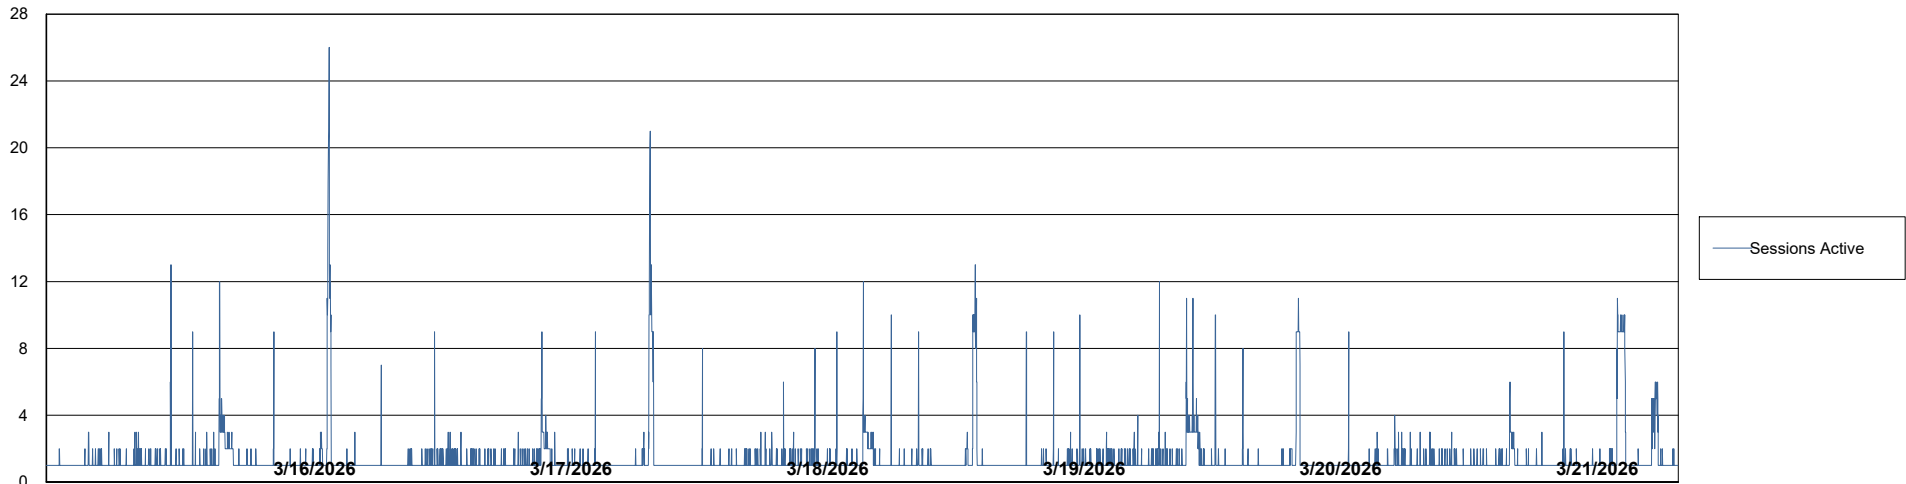

Database Performance KBR-DBS1-TOR_PROD_ABS1