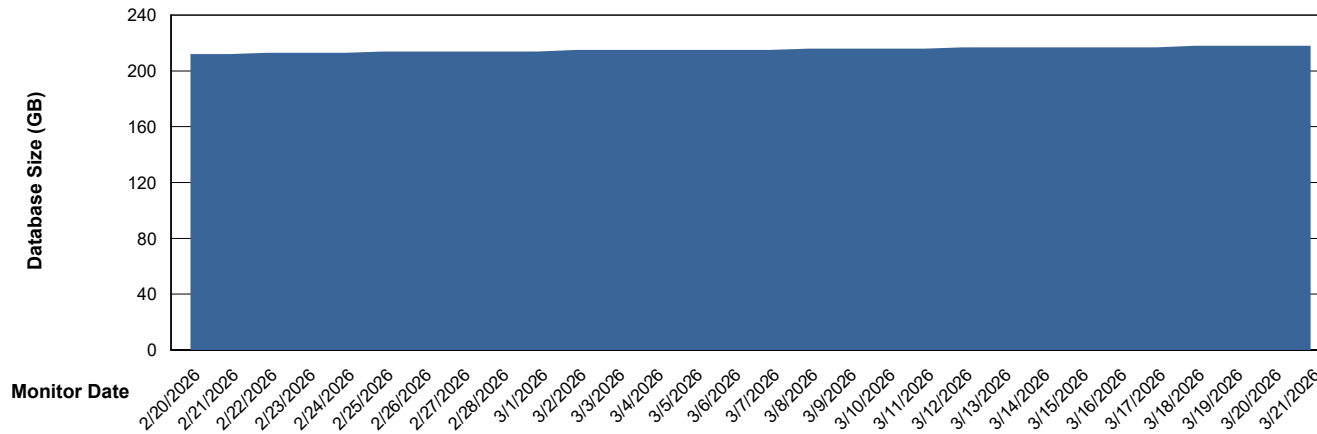

DATABASE SIZE KBR-DBS1-TOR_PROD_ABS1

Database growth over last month