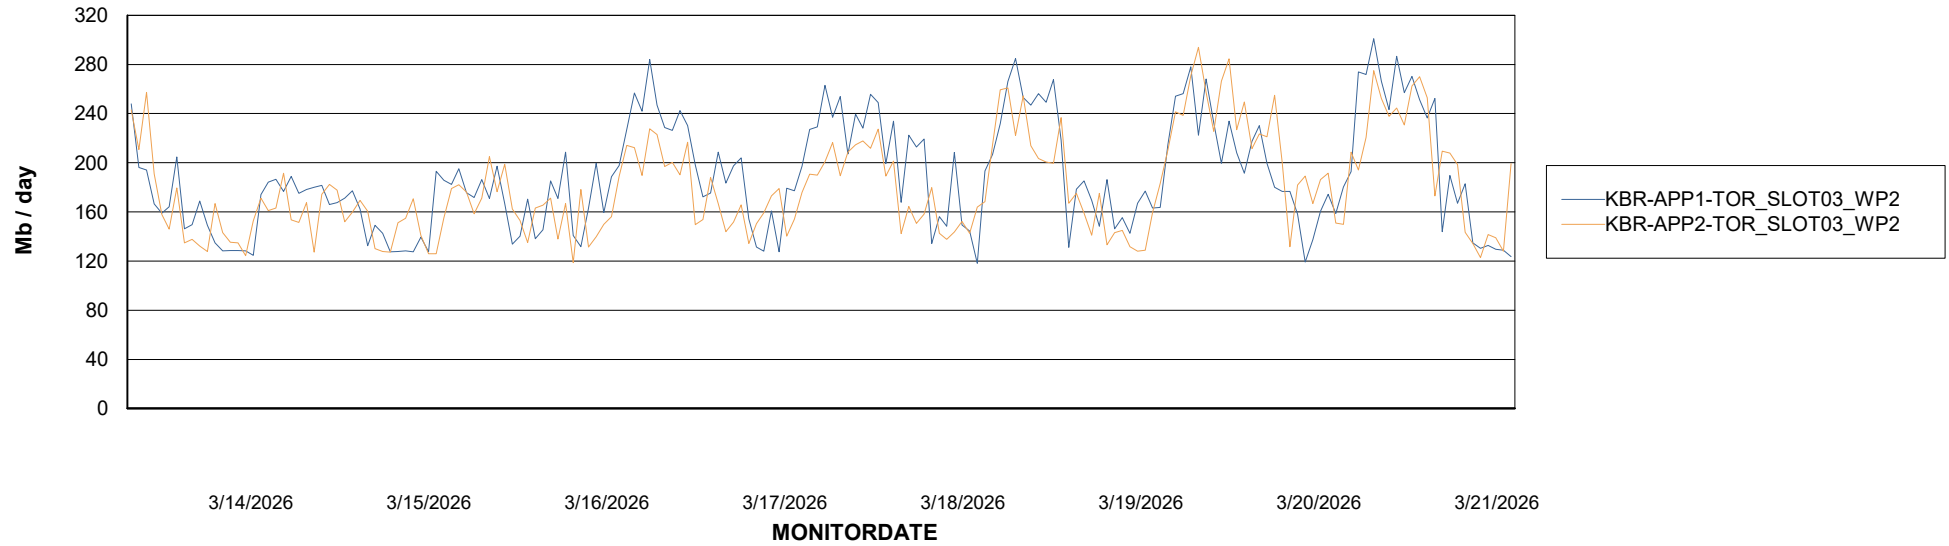

ABSolute Web Component Services

Avg memory used per ABS Web component