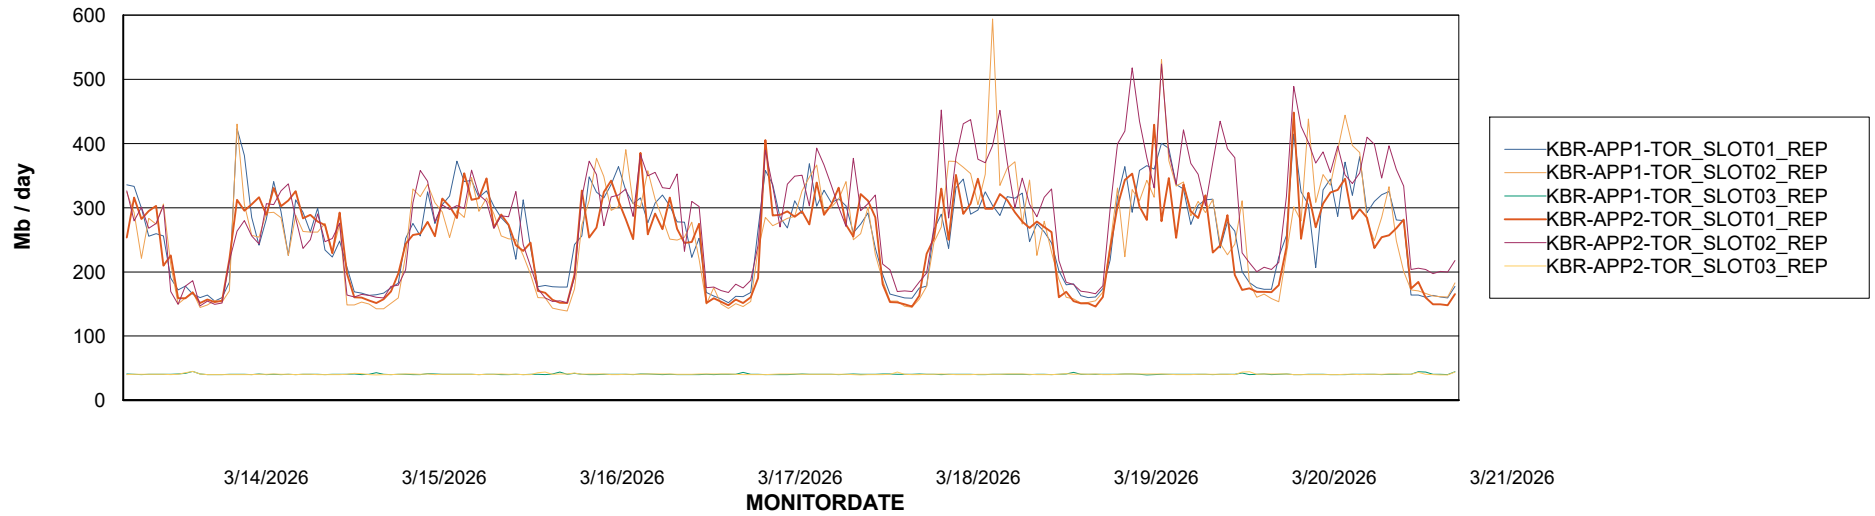

ABSSolute Application ReportServer Services

Avg memory used per ReportServer Service