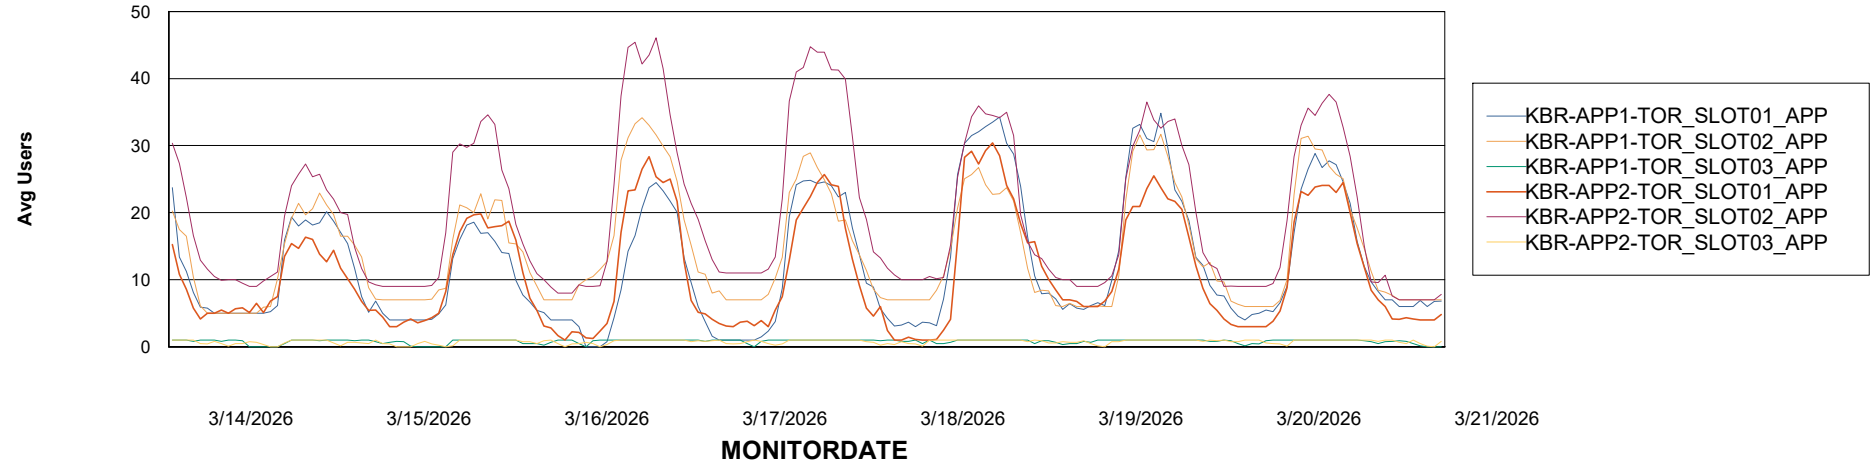

Avg users per day per ABS server