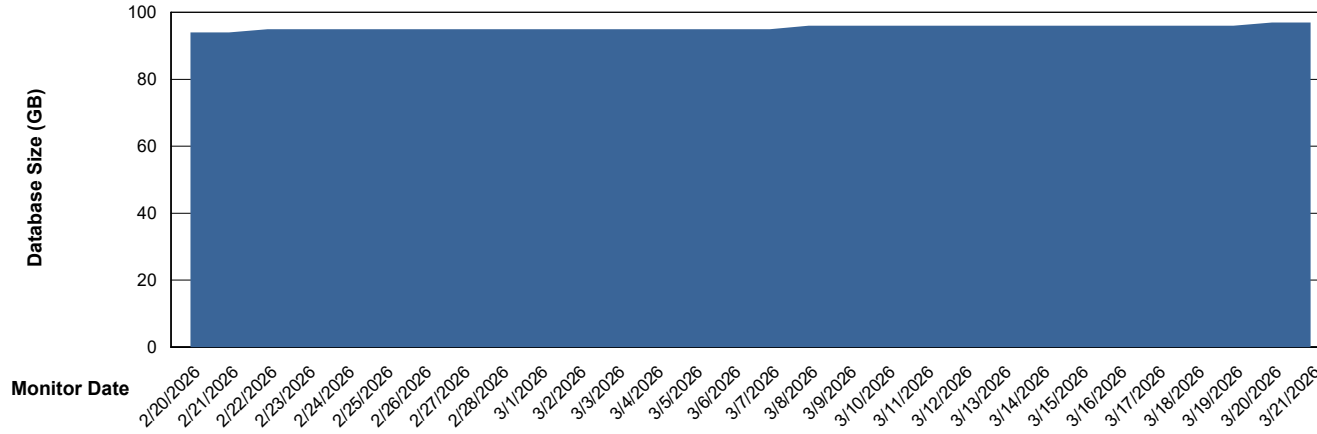

DATABASE SIZE KBR-BI-TOR_PROD_ABS1

Database growth over last month