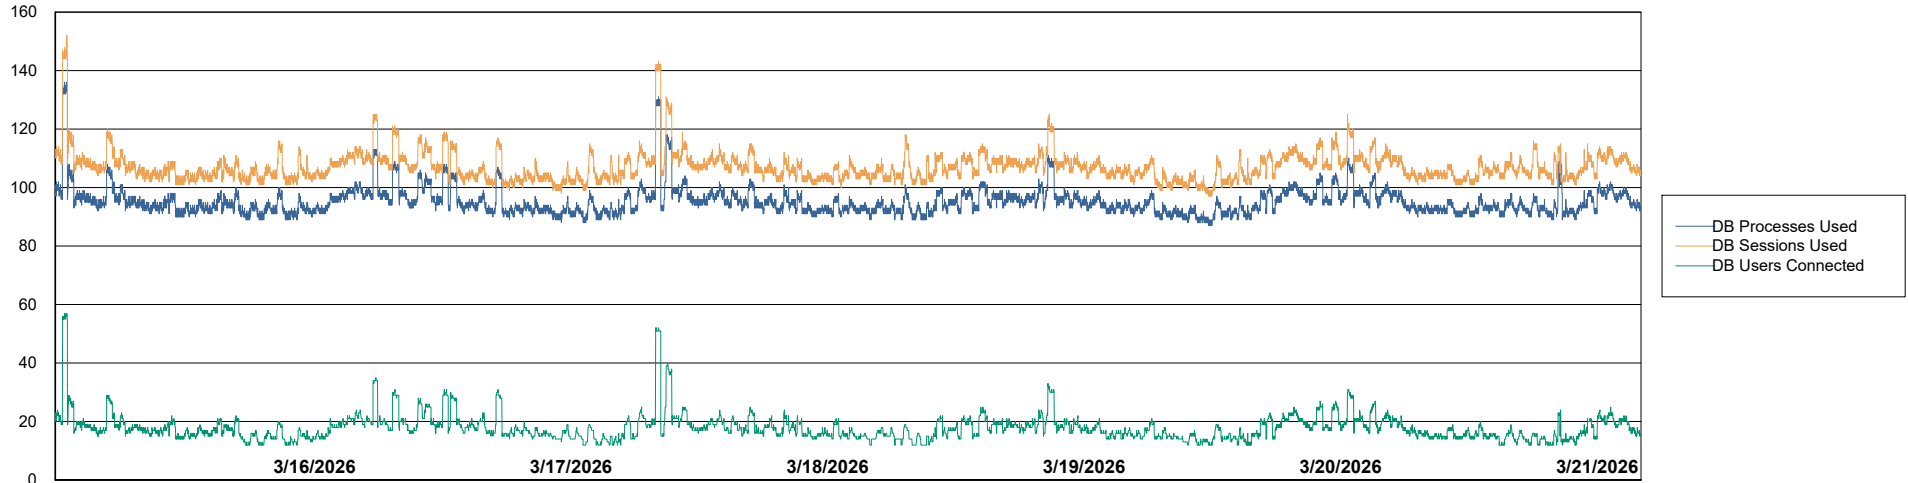

Database Performance JSG_PRD_BASHIR_DB_ABS1