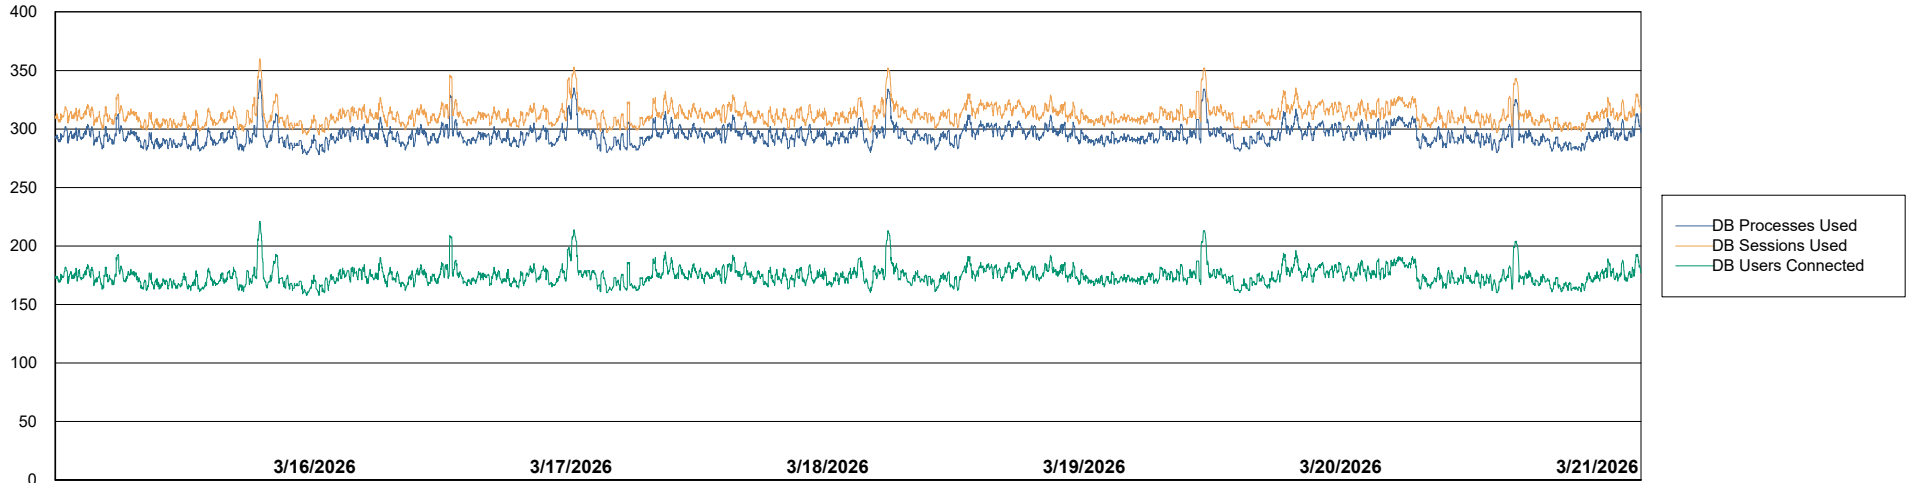

Database Performance JSG_PRD_RIKER_DB_HSBABS1