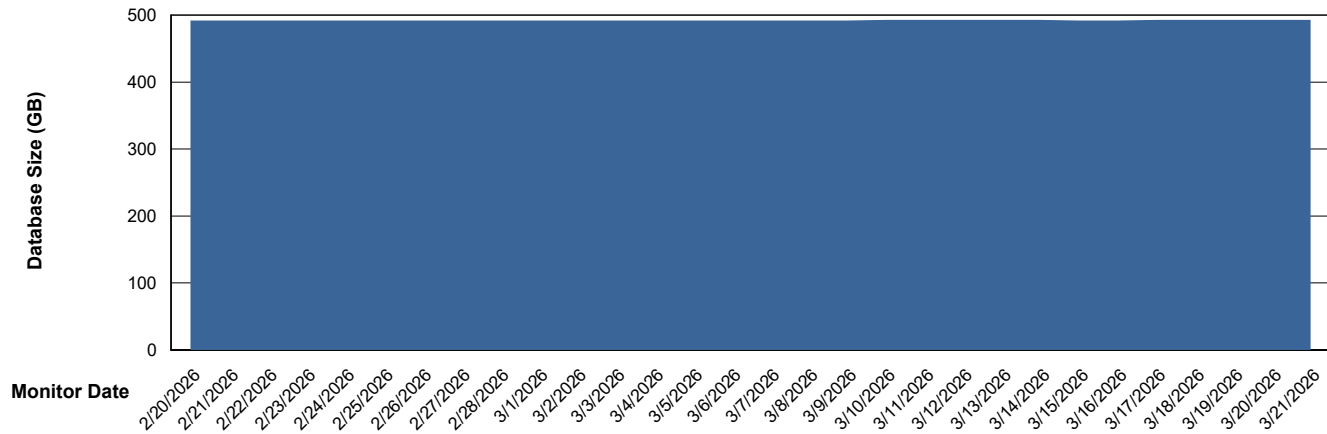

Weekly SLA Customer Report

Customer JSG_Production (24/7)
Database ID 102

Database Performance JSG_PRD_RIKER_DB_HSBABS1

Weekly SLA Customer Report

Customer JSG_Production (24/7)
Database ID 102

DATABASE SIZE Future JSG_PRD_HVL-VS-ABSOBI_DB_ABS1

Database growth over last month

DATABASE SIZE JSG_PRD_BASHIR_DB_ABS1

Database growth over last month

Weekly SLA Customer Report

Customer JSG_Production (24/7)
Database ID 102

DATABASE SIZE JSG_PRD_RIKER_DB_HSBABS1