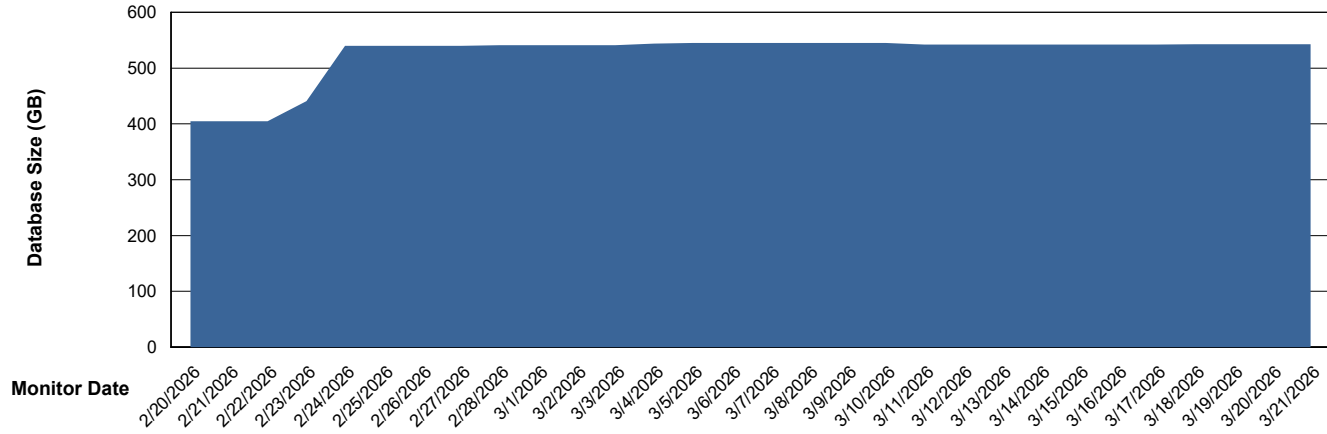

Weekly SLA Customer Report

Customer JSG_Production (24/7)
Database ID 102

Database Performance JSG_PRD_RIKER_DB_HSBABS1

Weekly SLA Customer Report

Customer JSG_Production (24/7)
Database ID 102

DATABASE SIZE Future JSG_PRD_HVL-VS-ABSOBI_DB_ABS1

Database growth over last month

DATABASE SIZE JSG_PRD_BASHIR_DB_ABS1

Database growth over last month

Weekly SLA Customer Report

Customer JSG_Production (24/7)
Database ID 102

DATABASE SIZE JSG_PRD_RIKER_DB_HSBABS1