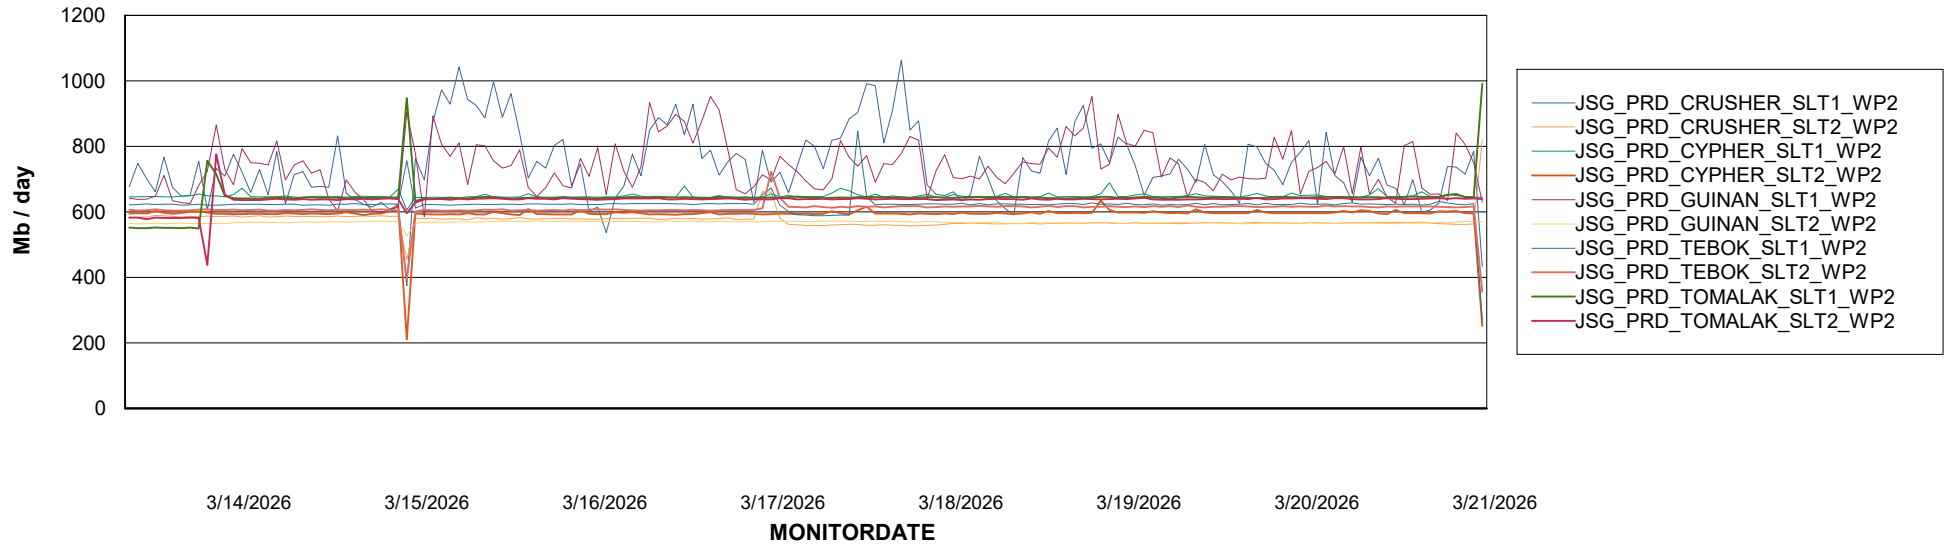

ABSSolute Web Component Services

Avg memory used per ABS Web component