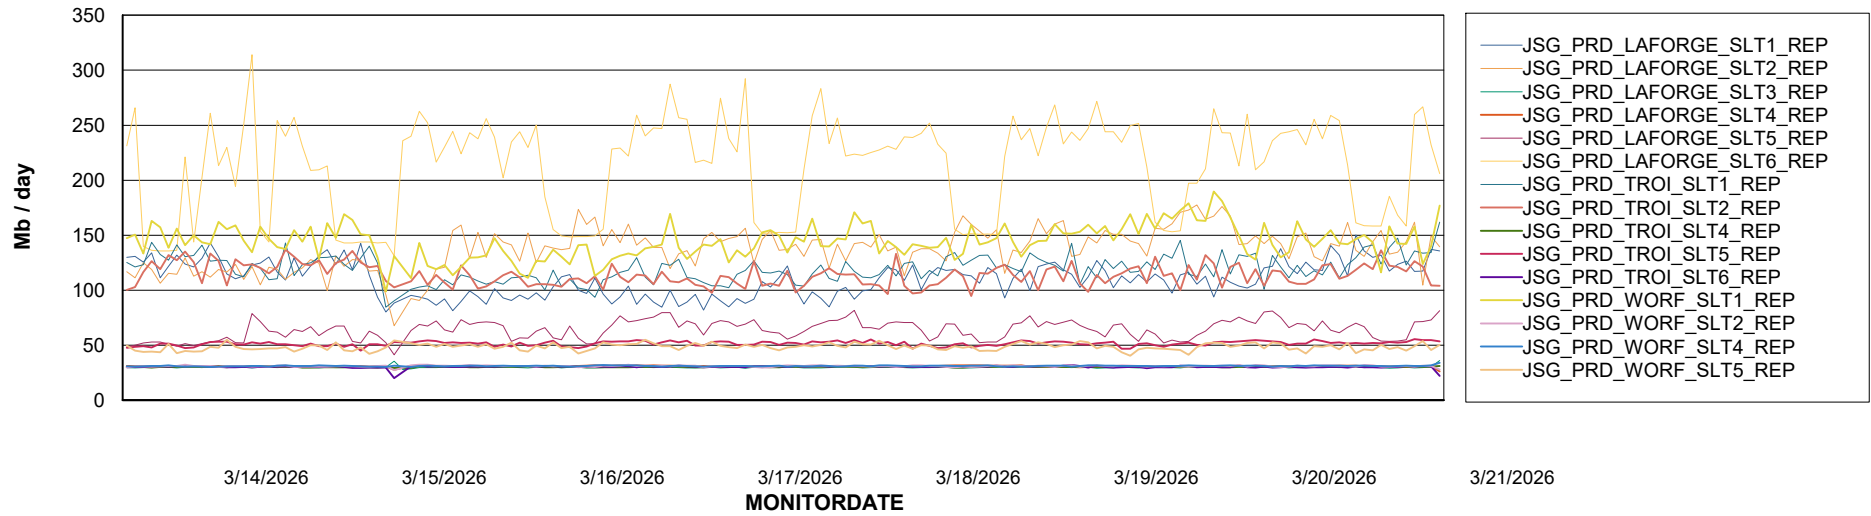

ABSSolute Application ReportServer Services

Avg memory used per ReportServer Service