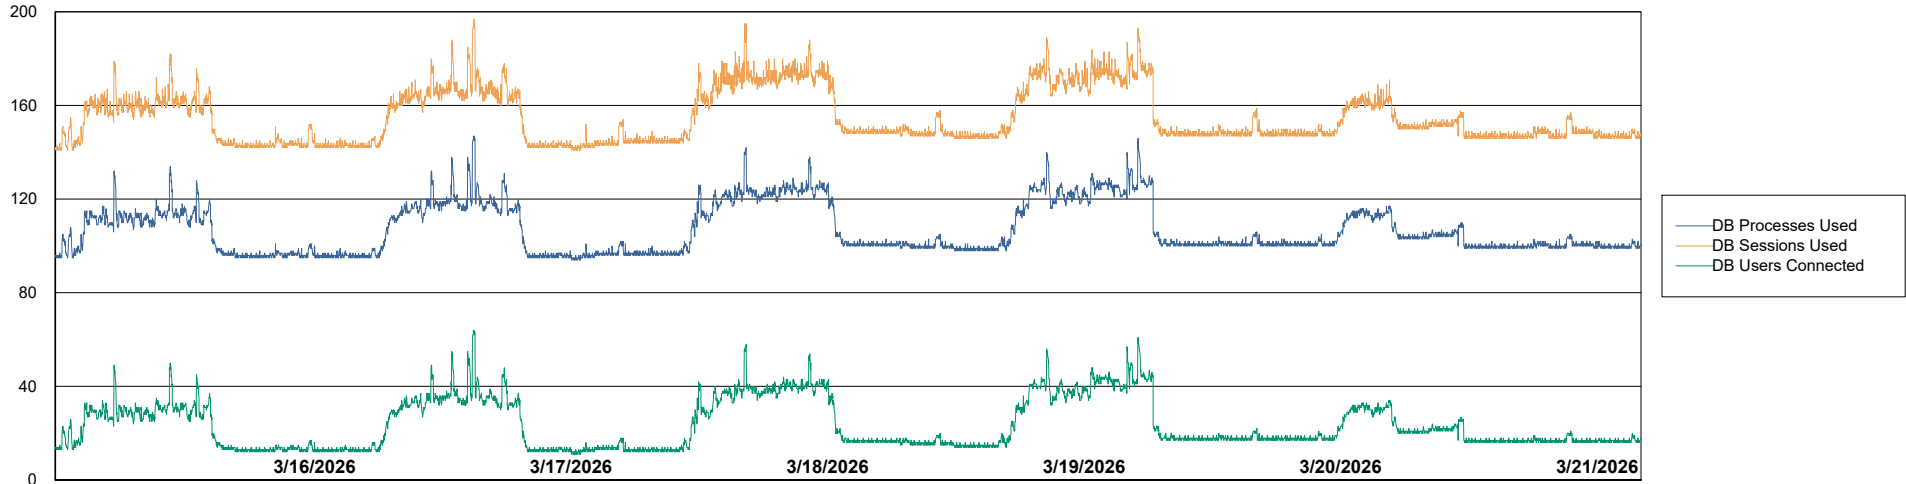

Weekly SLA Customer Report

Customer HUE_Production
Database ID 154

Database Performance HUE_PRD_S-ORABI2024_ABS1

Weekly SLA Customer Report

Customer HUE_Production
Database ID 154

Database Performance HUE_PRD_S-ORAPROD2_ABS1