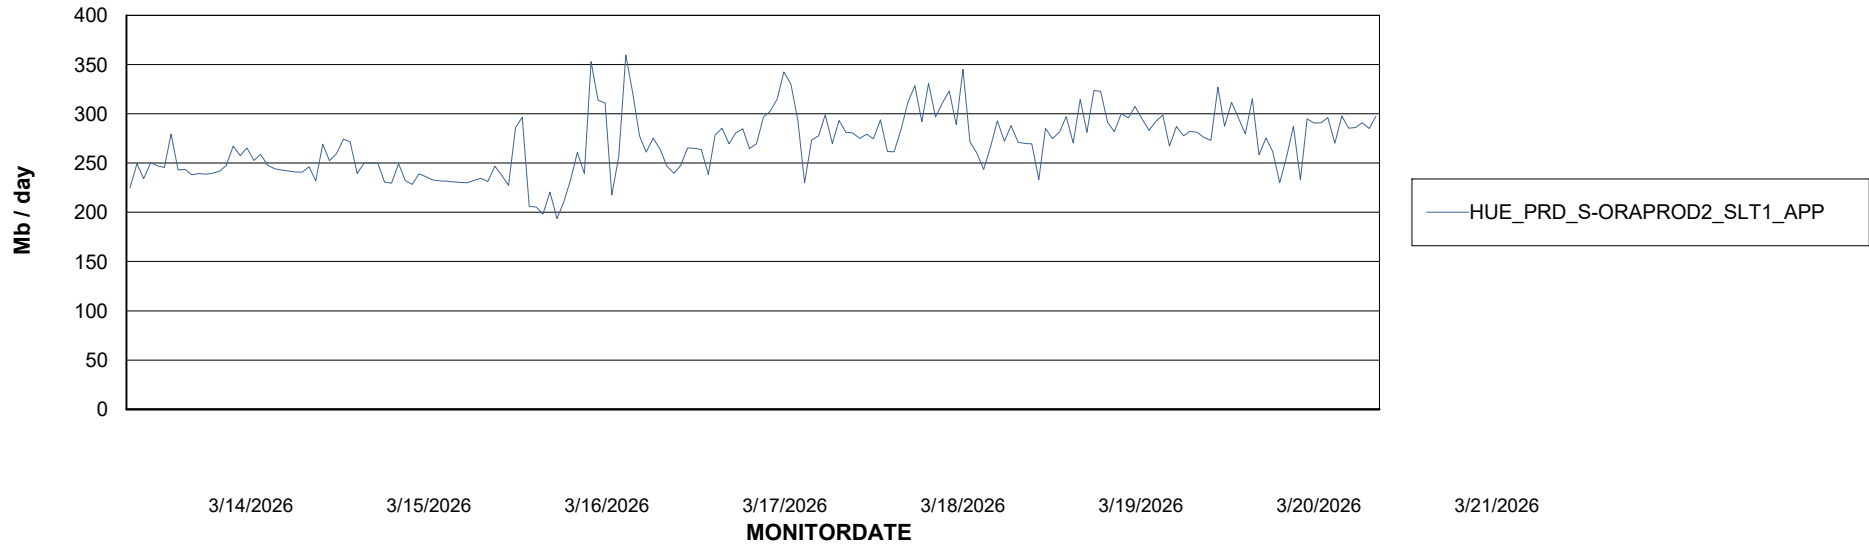

ABSSolute Application Server Services

Avg memory used per ABS Server Service