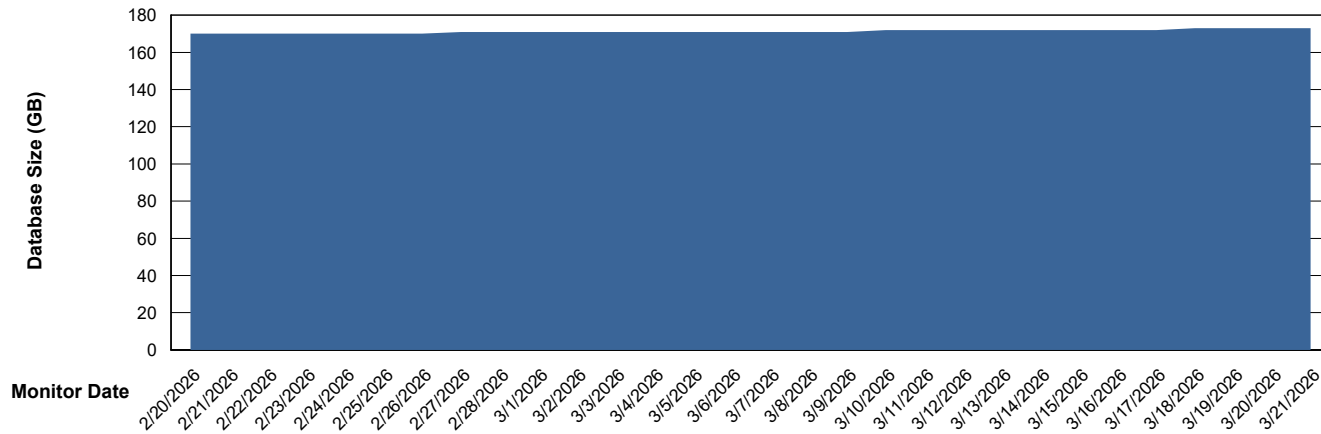

Weekly SLA Customer Report

Customer HUE_Production
Database ID 154

DATABASE SIZE HUE_PRD_S-ORABI2024_ABS1

Database growth over last month

DATABASE SIZE HUE_PRD_S-ORAPROD2_ABS1

Database growth over last month