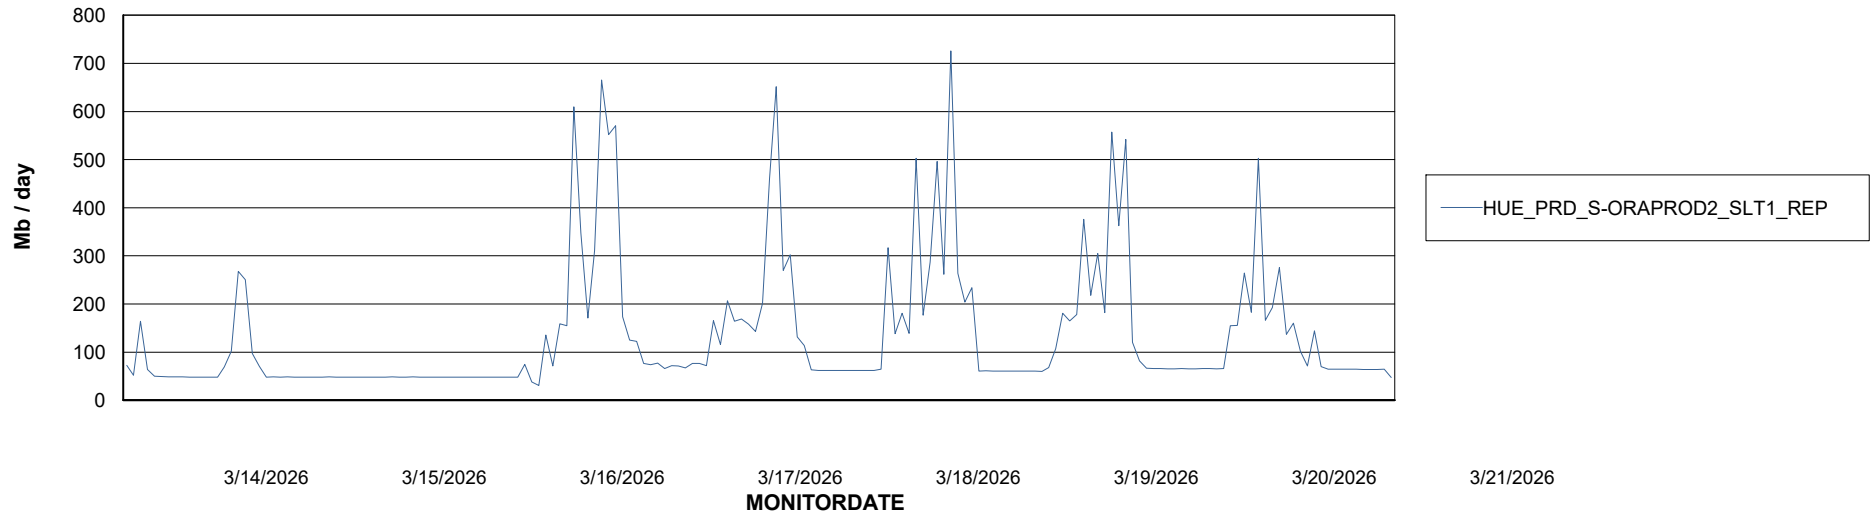

ABSSolute Application ReportServer Services

Avg memory used per ReportServer Service