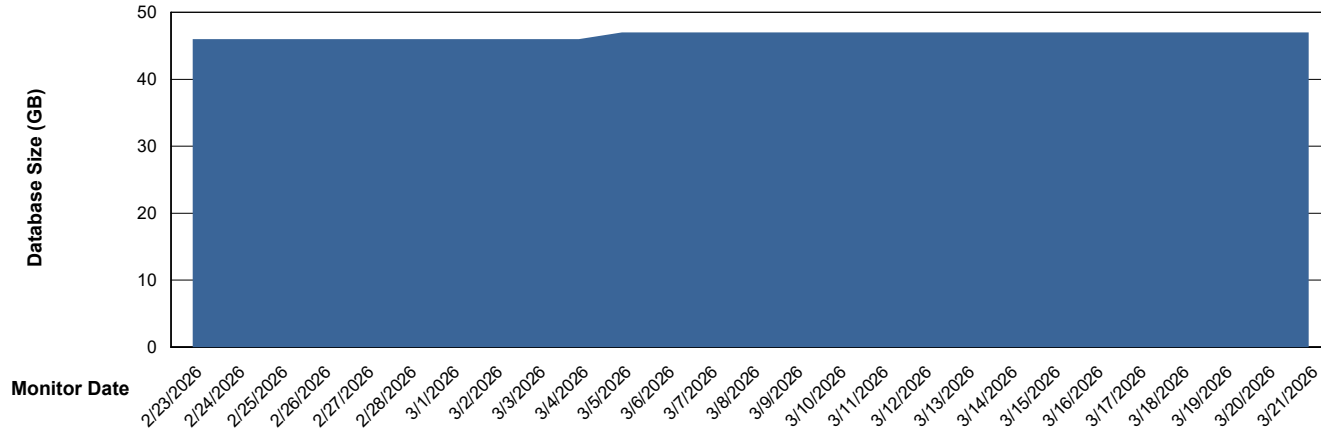

Weekly SLA Customer Report

Customer HUE_Production
Database ID 154

Database Performance HUE_PRD_S-ORABI2024_ABS1

Weekly SLA Customer Report

Customer HUE_Production
Database ID 154

Database Performance HUE_PRD_S-ORAPROD2_ABS1

Weekly SLA Customer Report

Customer HUE_Production
Database ID 154

DATABASE SIZE HUE_PRD_S-ORABI2024_ABS1

Database growth over last month

DATABASE SIZE HUE_PRD_S-ORAPROD2_ABS1

Database growth over last month