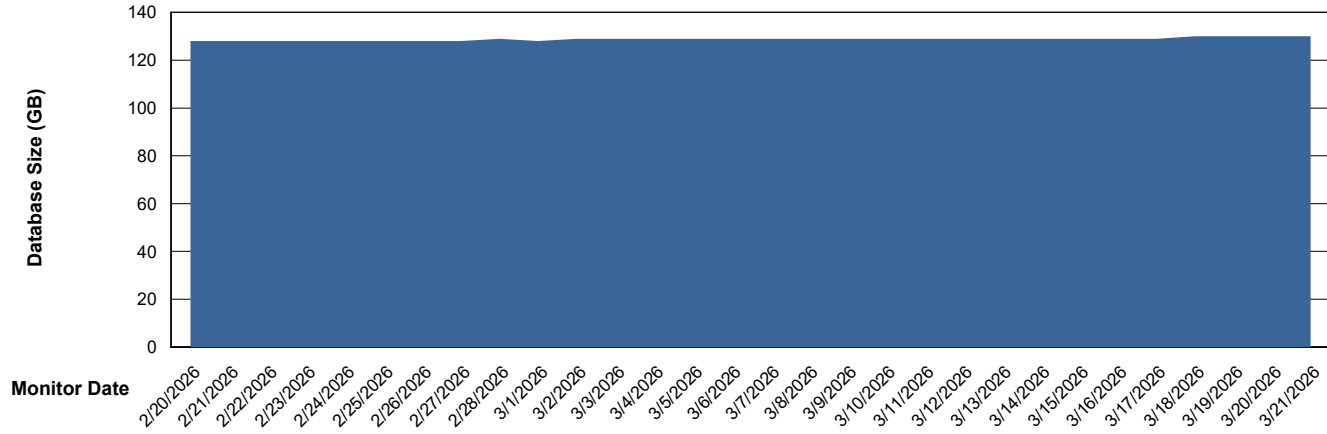

Weekly SLA Customer Report

Customer GLG_Production
Database ID 221

Database Performance GLG_PRD_GLGSSABSAIO01_HSBABS1

DB Processes Max 1,000

Weekly SLA Customer Report

Customer GLG_Production
Database ID 221

DATABASE SIZE GLG_PRD_GLGSPABSAIO01_ABS1

Database growth over last month

DATABASE SIZE GLG_PRD_GLGSPABSBI2_ABS1

Database growth over last month

Weekly SLA Customer Report

Customer GLG_Production
 Database ID 221