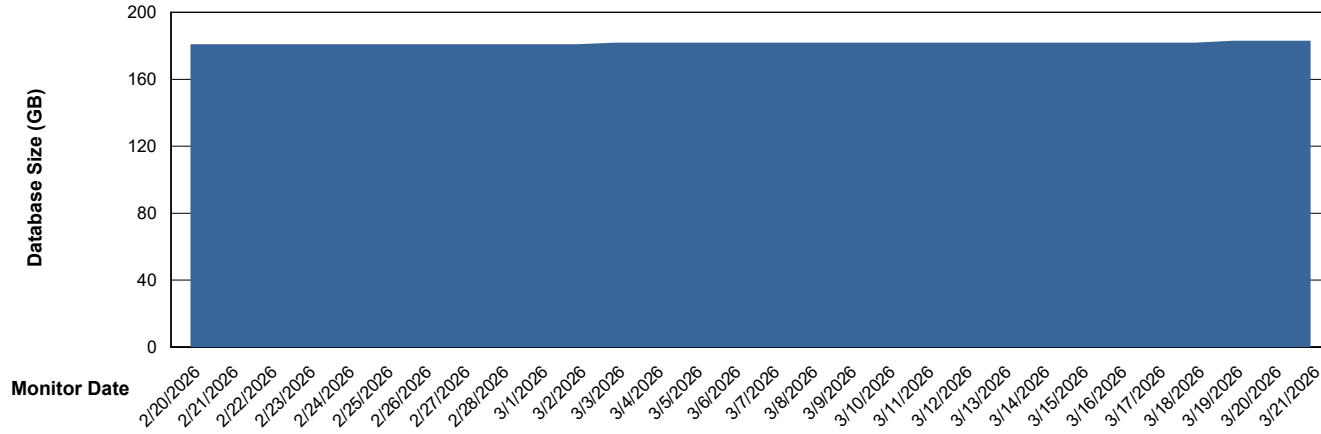

Weekly SLA Customer Report

Customer EUT_Production
Database ID 114

Database Performance EUT_EUP_PRD_URVINA22T_DB_ABS1

Weekly SLA Customer Report

Customer EUT_Production
Database ID 114

Database Performance EUT_URM_PRD_URVINA26_DB_ABS1

Weekly SLA Customer Report

Customer EUT_Production
Database ID 114

DATABASE SIZE EUT_EUP_PRD_URVINA22T_DB_ABS1

Database growth over last month

DATABASE SIZE EUT_URM_PRD_URVINA26_DB_ABS1

Database growth over last month