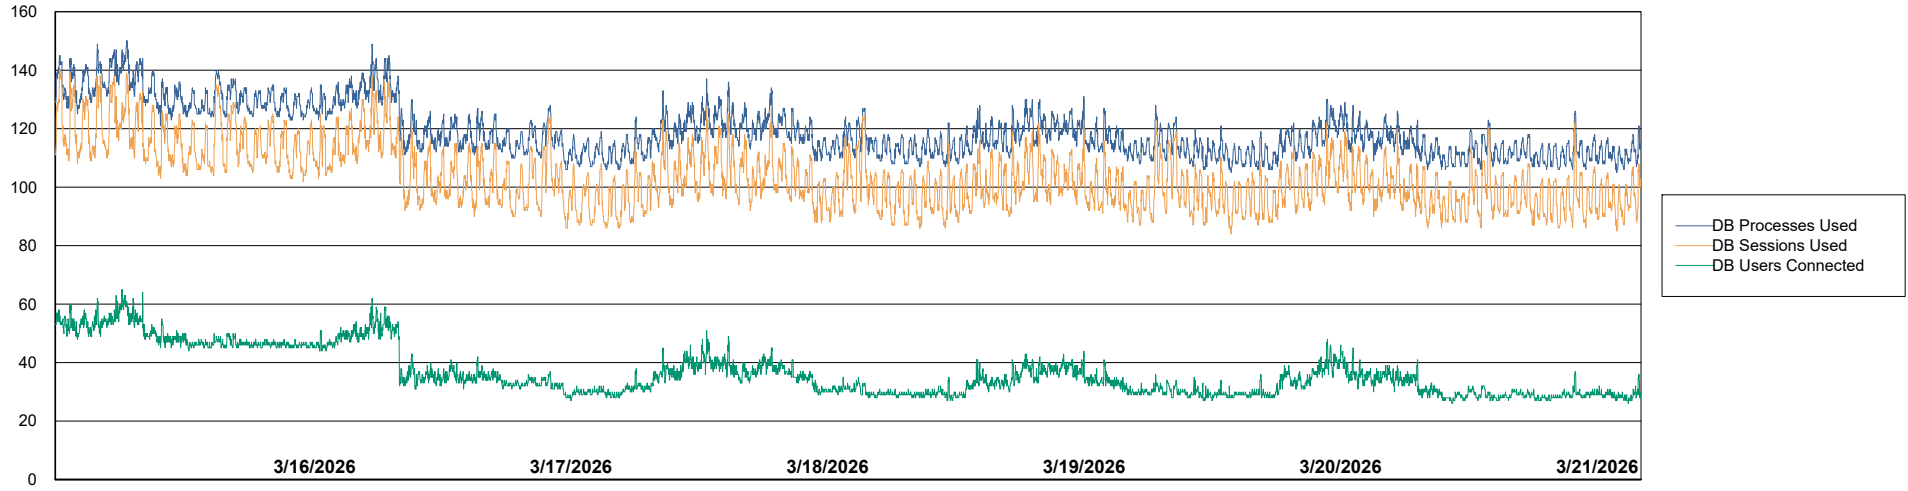

Weekly SLA Customer Report

Customer EUT_Production
Database ID 114

Database Performance EUT_EUP_PRD_URVINA22T_DB_ABS1

Weekly SLA Customer Report

Customer EUT_Production
Database ID 114

Database Performance EUT_URM_PRD_URVINA26_DB_ABS1