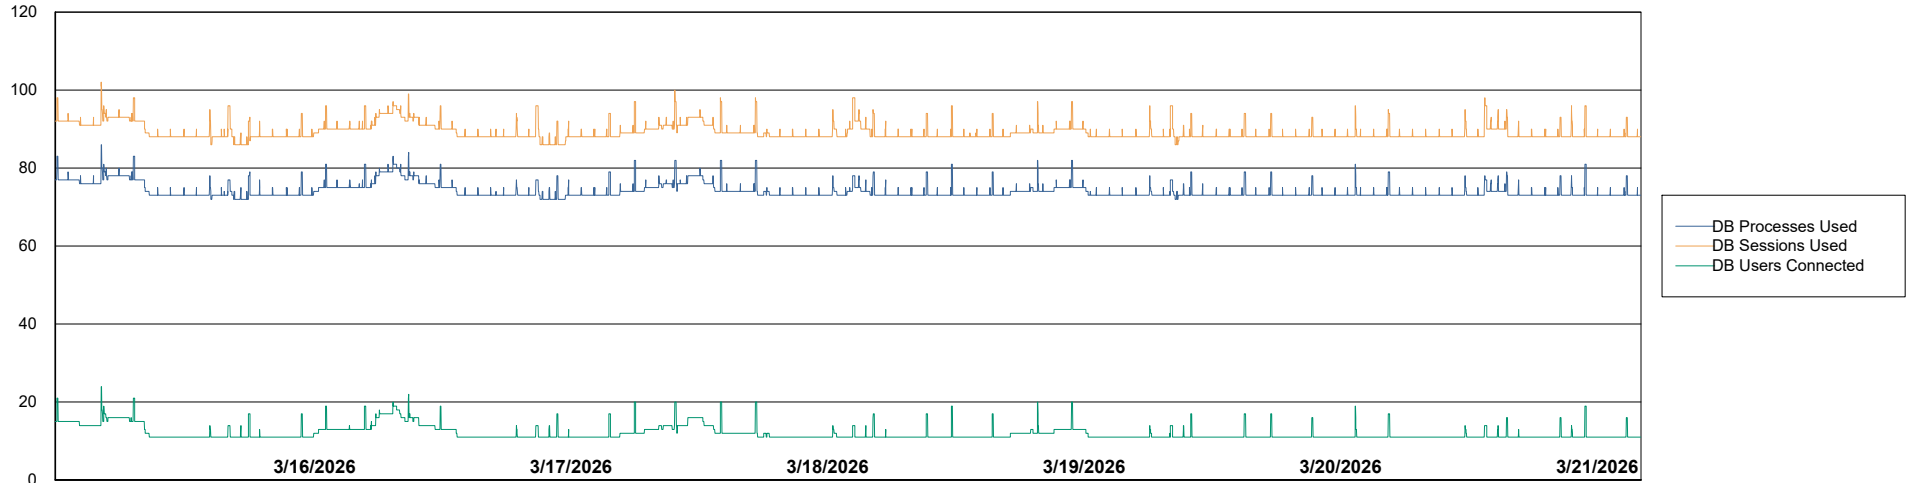

Weekly SLA Customer Report

Customer EUT_Production
Database ID 114

Database Performance EUT_EUP_PRD_URVINA22T_DB_ABS1

Weekly SLA Customer Report

Customer EUT_Production
Database ID 114

Database Performance EUT_URM_PRD_URVINA26_DB_ABS1

Weekly SLA Customer Report

Customer EUT_Production
Database ID 114

DATABASE SIZE EUT_EUP_PRD_URVINA22T_DB_ABS1

Database growth over last month

DATABASE SIZE EUT_URM_PRD_URVINA26_DB_ABS1

Database growth over last month