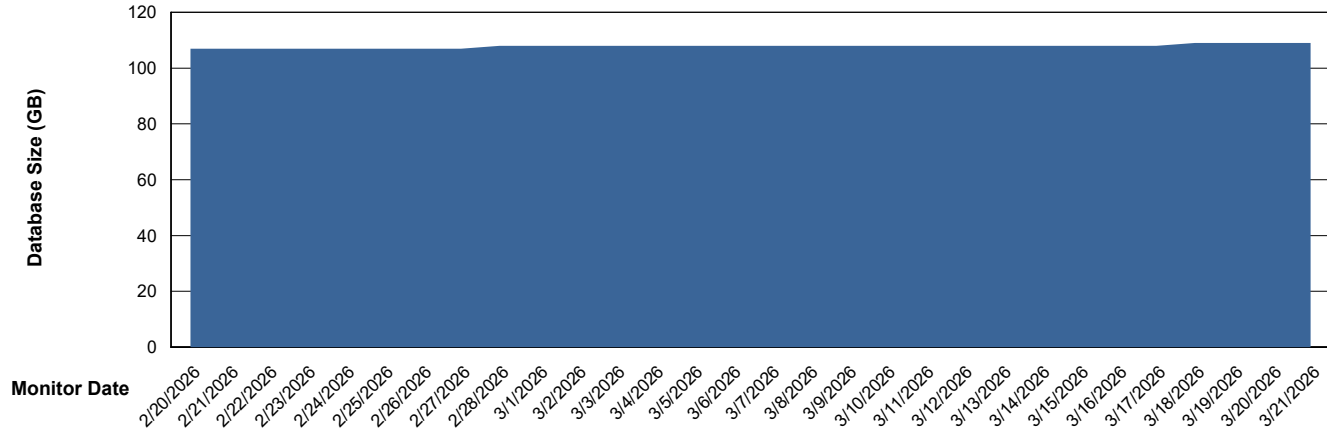

DB Processes Max 0
DB Processes Max 1,000

Weekly SLA Customer Report

Customer ELJ Production
Database ID 72

Database Performance ELJ_PRD_FRASEQXPRDDB03_ABS1

Weekly SLA Customer Report

Customer ELJ Production
Database ID 72

DATABASE SIZE ELJ_PRD_FRASEQXPRDDB01_ABS1

Database growth over last month

DATABASE SIZE ELJ_PRD_FRASEQXPRDDB03_ABS1

Database growth over last month

Weekly SLA Customer Report

Customer ELJ Production
 Database ID 72