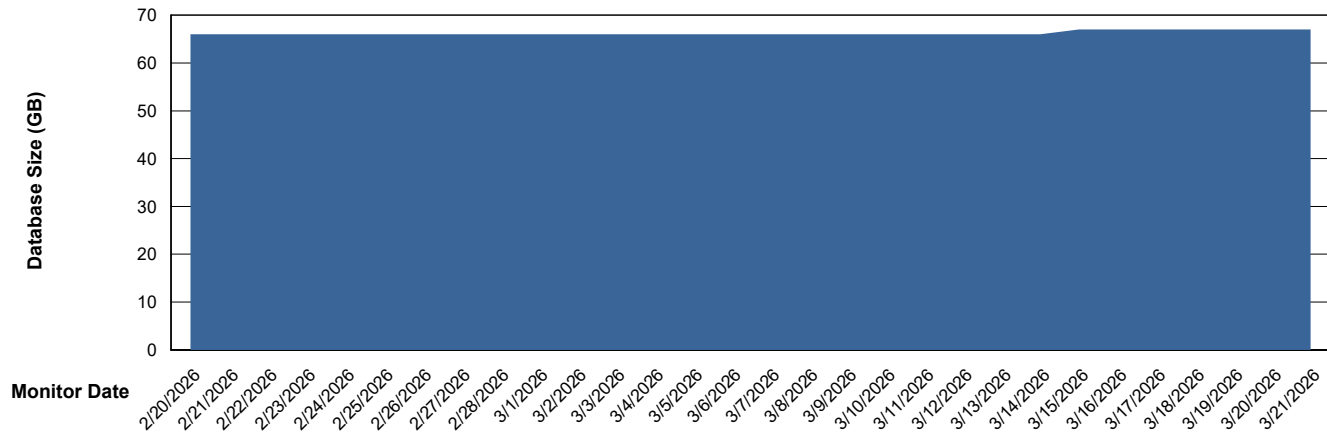

DB Processes Max 0
DB Processes Max 1,000

Weekly SLA Customer Report

Customer ELJ Production
Database ID 72

Database Performance ELJ_PRD_FRASEQXPRDDB03_ABS1

Weekly SLA Customer Report

Customer ELJ Production
Database ID 72

DATABASE SIZE ELJ_PRD_FRASEQXPRDDB01_ABS1

Database growth over last month

DATABASE SIZE ELJ_PRD_FRASEQXPRDDB03_ABS1

Database growth over last month

Weekly SLA Customer Report

Customer ELJ Production
 Database ID 72