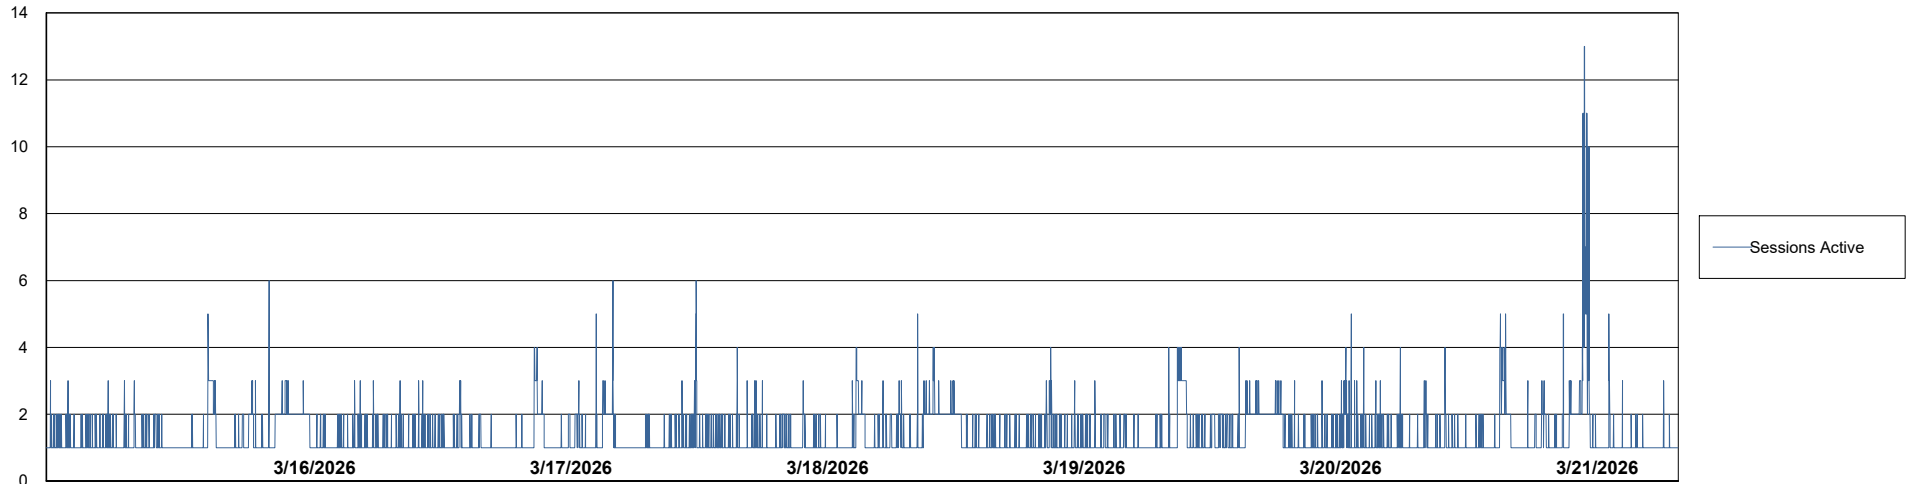

Database Performance ELJ_PRD_FRASEQXPRDDB01_ABS1