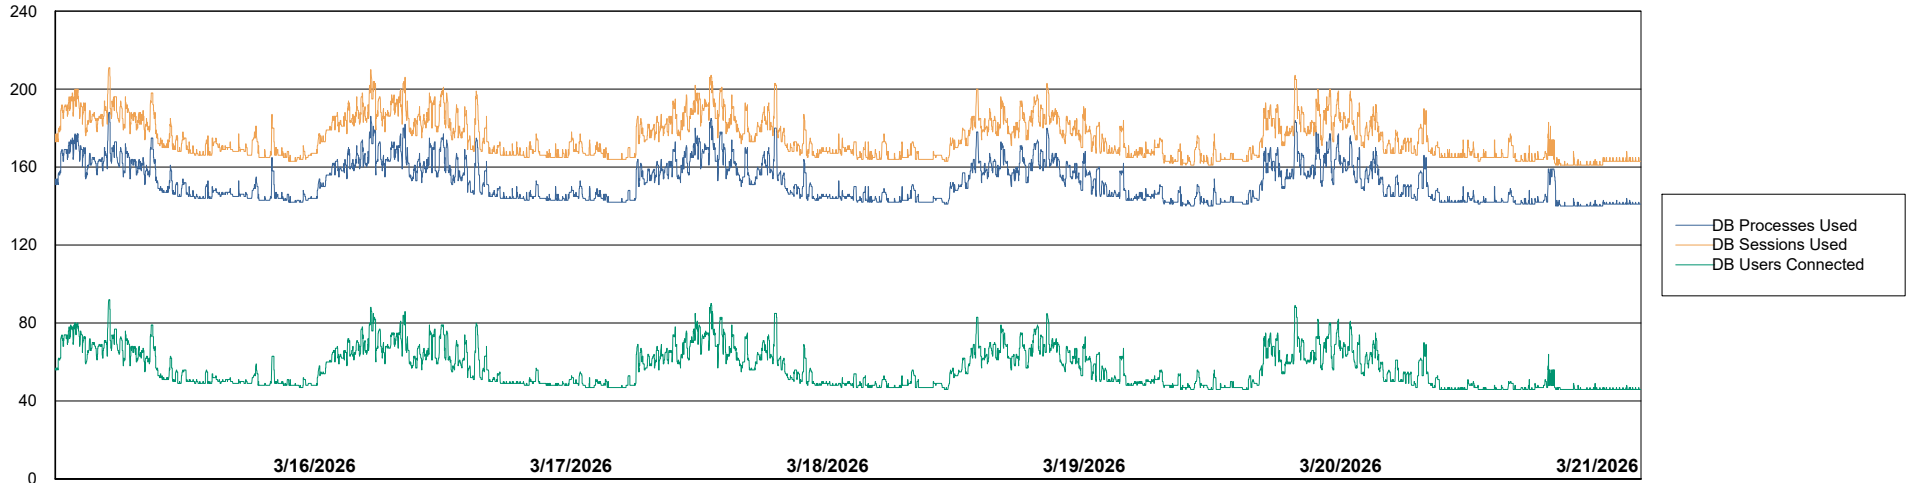

Database Performance ELJ_PRD_FRASEQXPRDDB01_ABS1