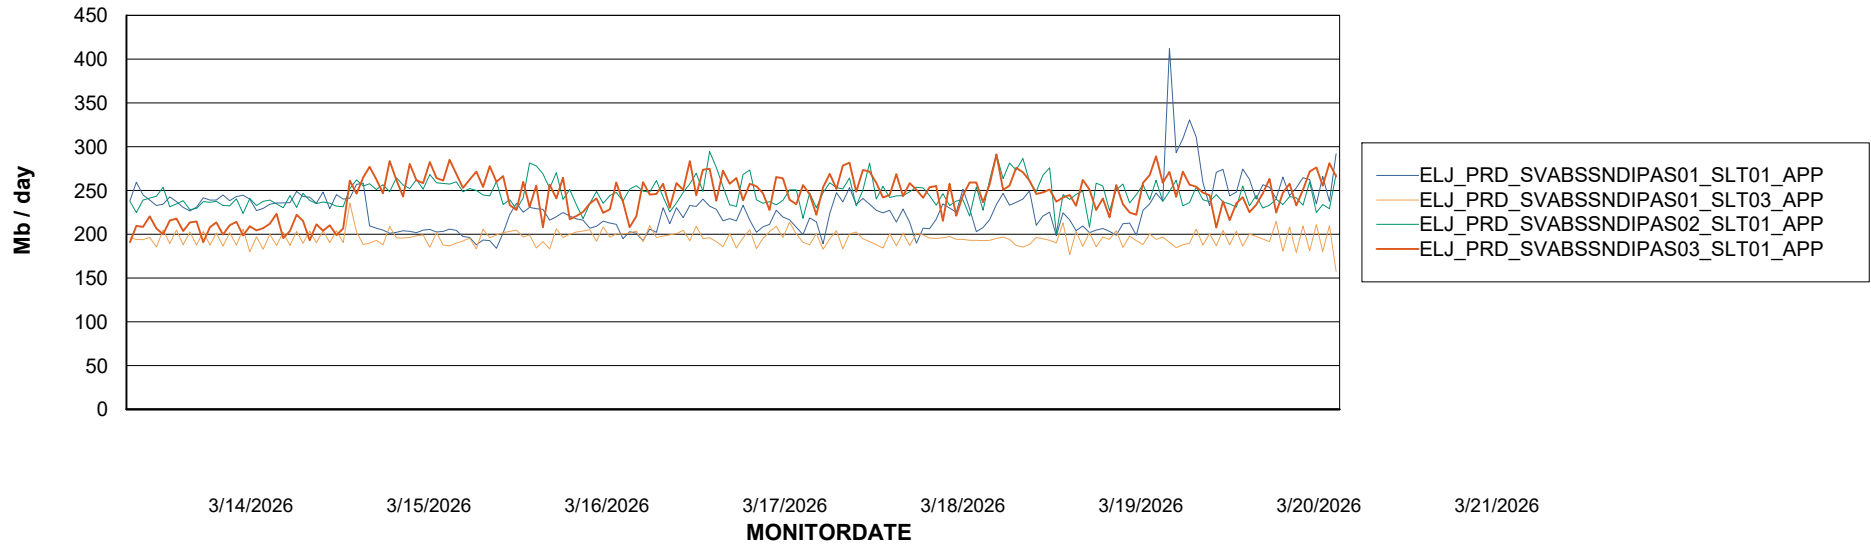

ABSSolute Application Server Services

Avg memory used per ABS Server Service