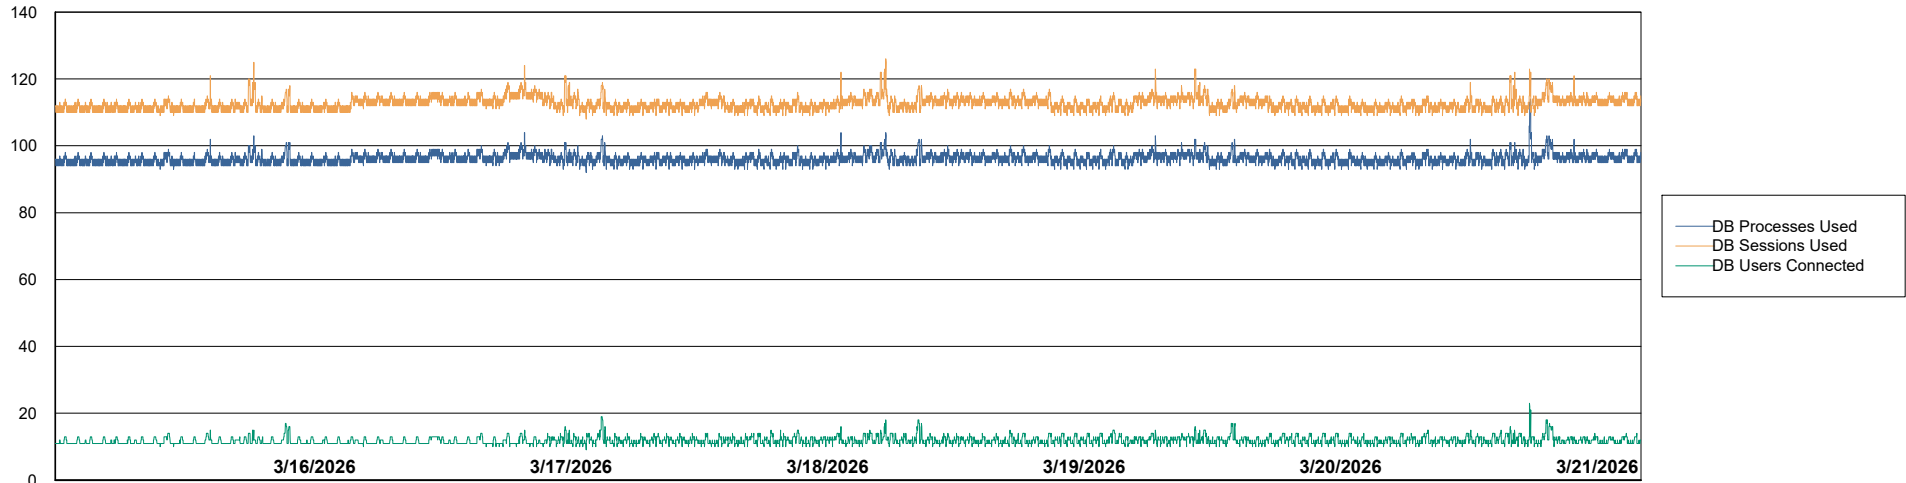

DB Processes Max 0
DB Processes Max 1,000

Weekly SLA Customer Report

Customer ELJ Production
Database ID 72

Database Performance ELJ_PRD_FRASEQXPRDDB03_ABS1

Weekly SLA Customer Report

Customer ELJ Production
Database ID 72