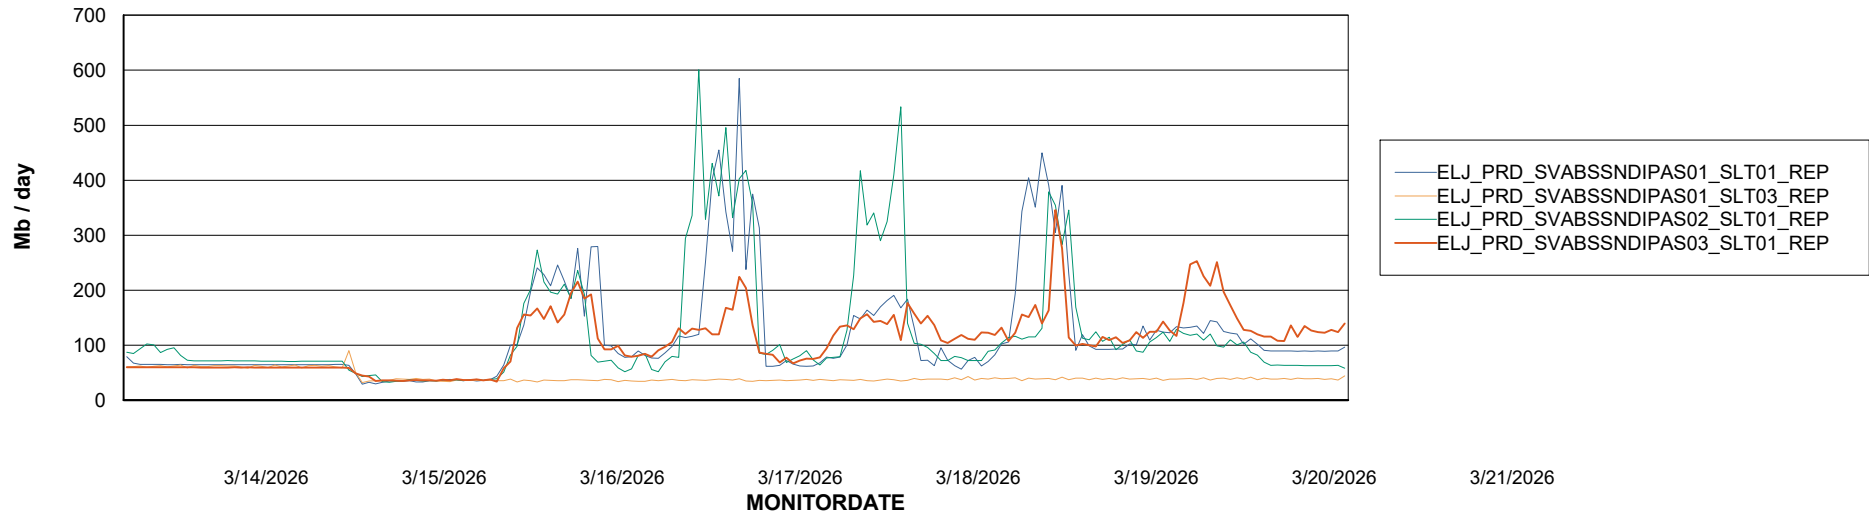

Avg memory used per ABS Server Service

Avg users per day per ABS server

Weekly SLA Customer Report

Customer ELJ Production
Database ID 72

ABSSolute Application ReportServer Services

Avg memory used per ReportServer Service