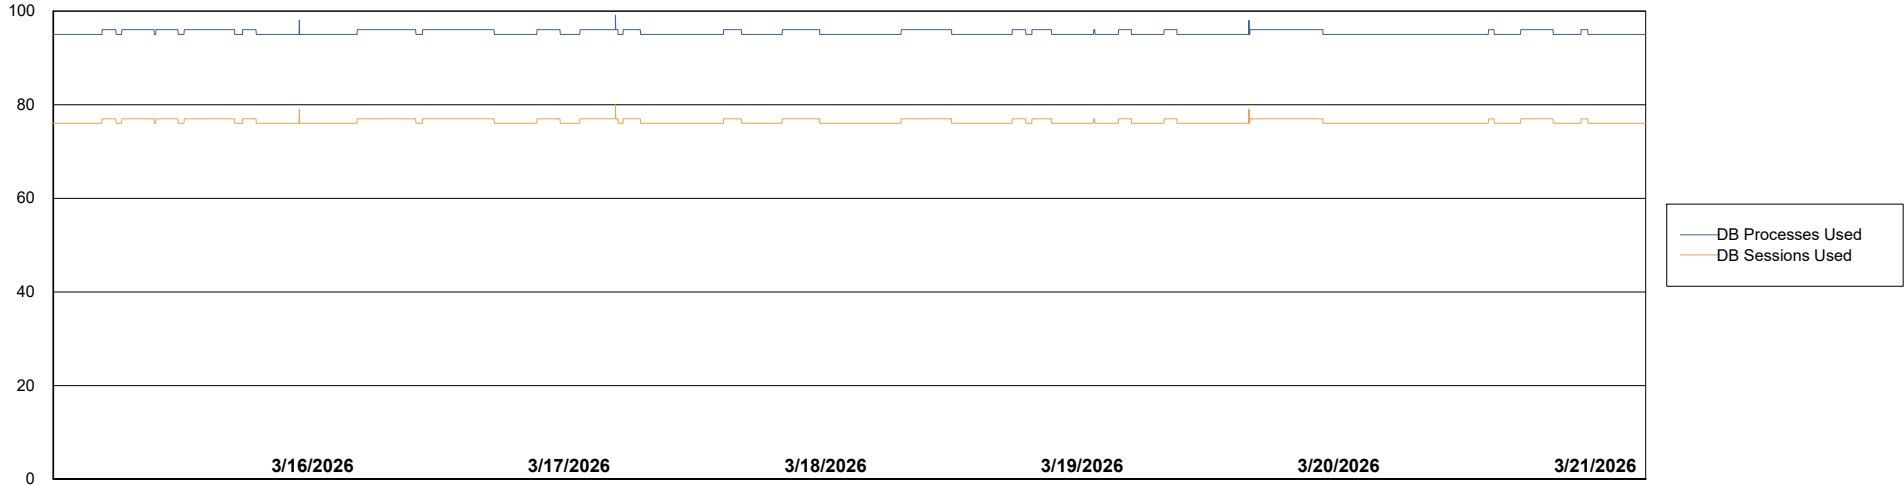

Database Performance ELJ_PRD_FRASEQXPRDDB02_HSBABS1

DB Processes Max 0
DB Processes Max 1,000