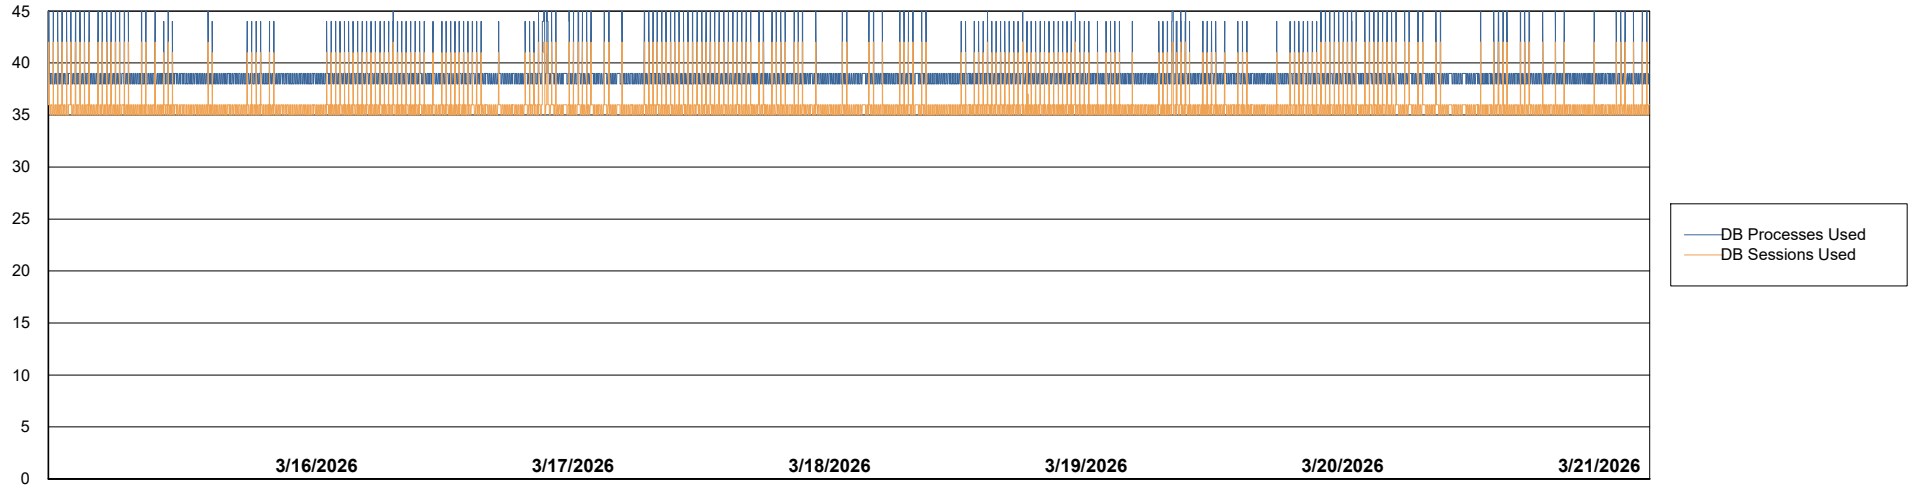

Database Performance ELI_PRD_FRASINTQUADB01_HSBABS1

DB Processes Max 1,000