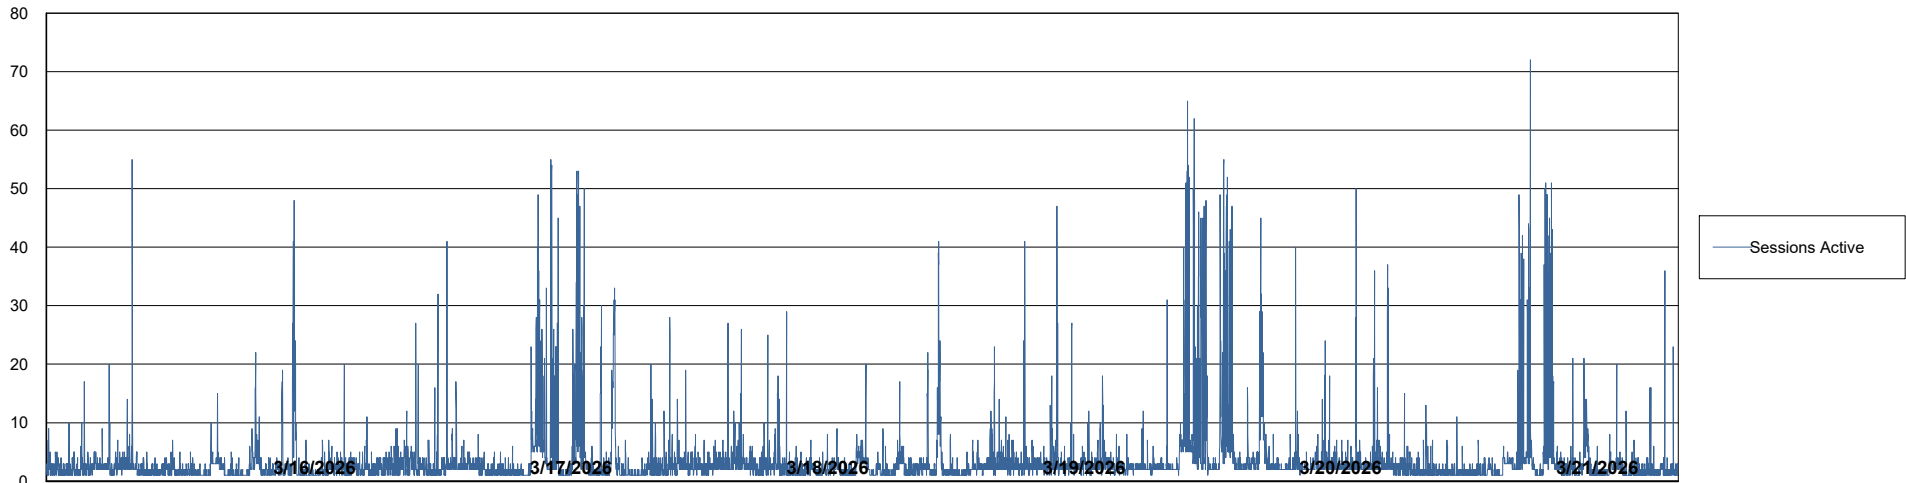

Weekly SLA Customer Report

Customer ELI_Production
Database ID 62

Database Performance ELI_PRD_FRASEQXPRDDB04-BI_ABS1

Weekly SLA Customer Report

Customer ELI_Production
Database ID 62

Database Performance ELI_PRD_FRASINTPRDDB01_ABS1