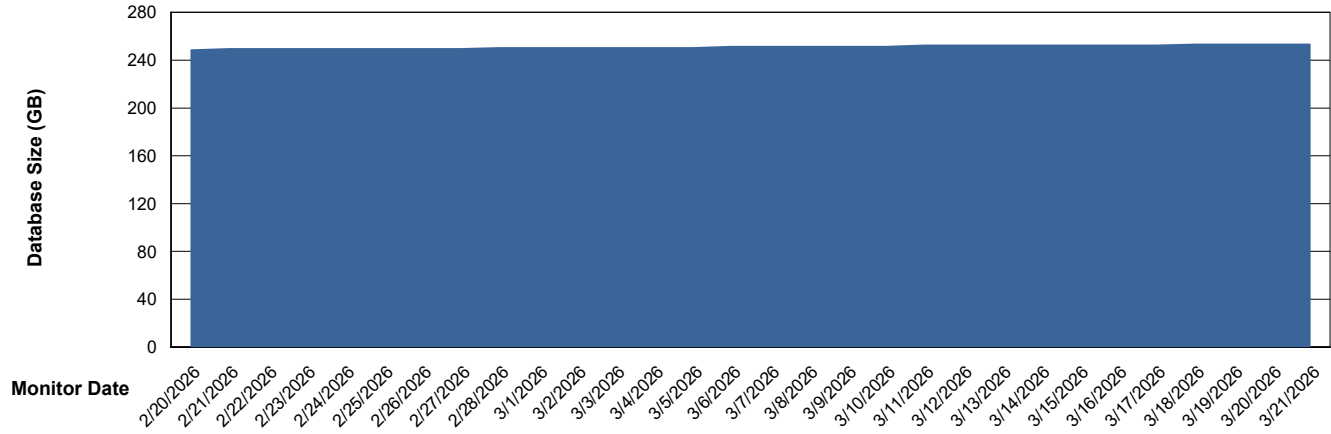

Weekly SLA Customer Report

Customer ELI_Production
Database ID 62

Database Performance ELI_PRD_FRASINTQUADB01_HSBABS1

DB Processes Max 1,000

Weekly SLA Customer Report

Customer ELI_Production
Database ID 62

DATABASE SIZE ELI_PRD_FRASEQXPRDDB04-BI_ABS1

Database growth over last month

DATABASE SIZE ELI_PRD_FRASINTPRDDB01_ABS1

Database growth over last month

Weekly SLA Customer Report

Customer ELI_Production
 Database ID 62