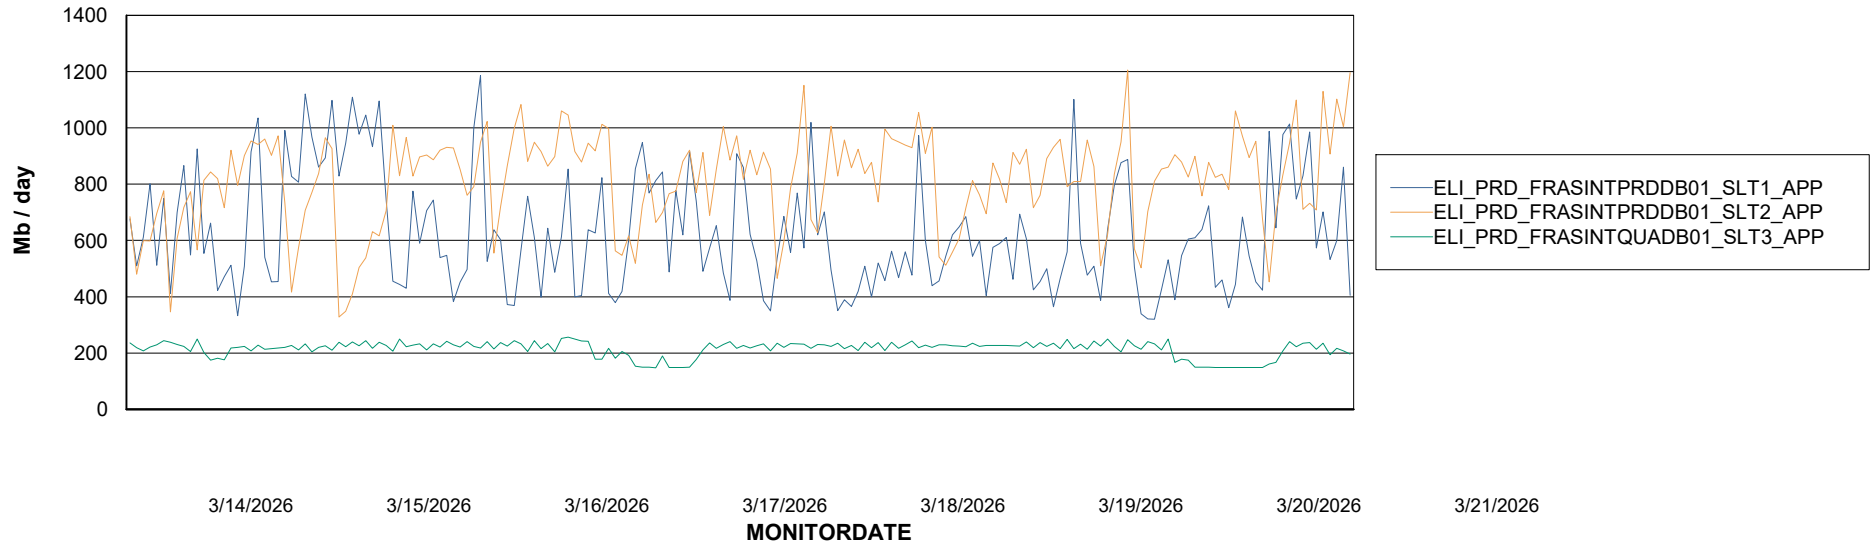

ABSSolute Application Server Services

Avg memory used per ABS Server Service