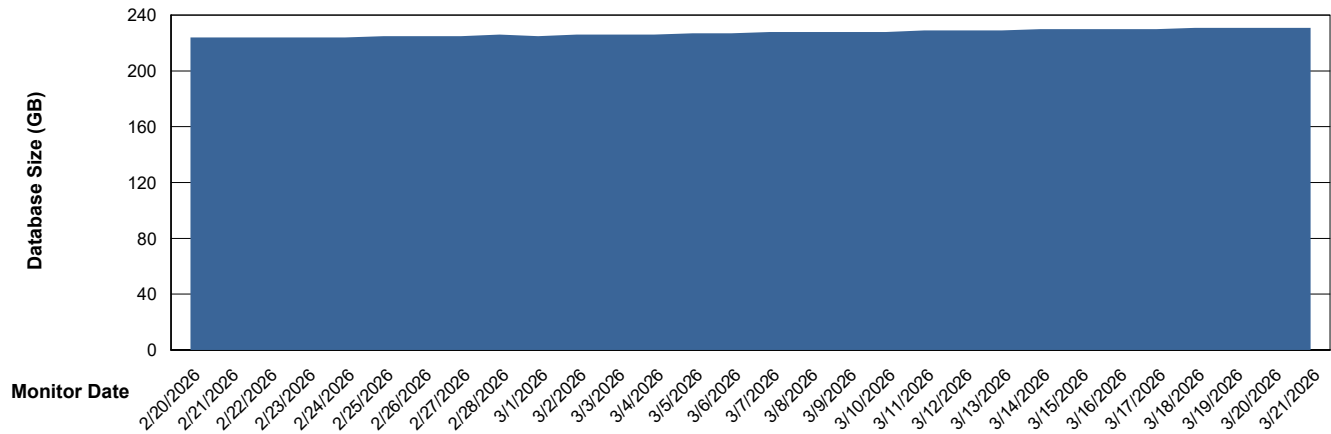

DATABASE SIZE ELI_PRD_FRASINTPRDDB01_ABS1

Database growth over last month