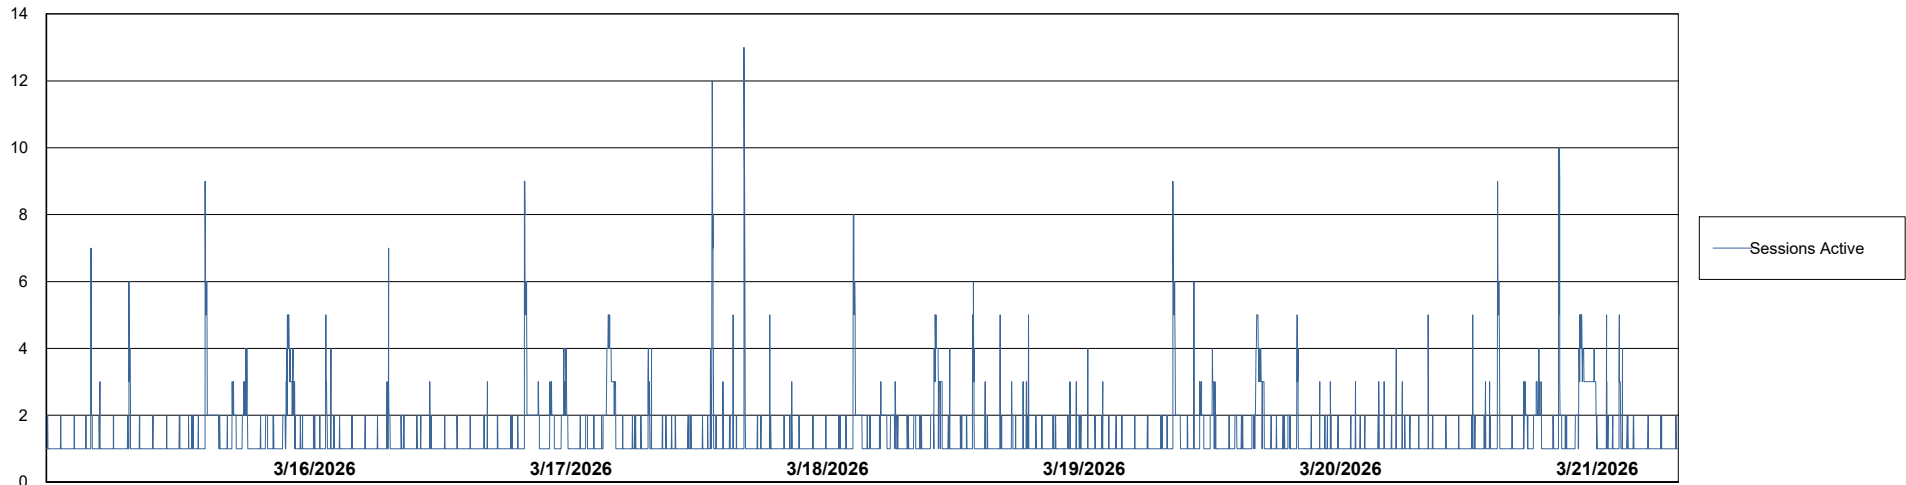

Database Performance ELI_PRD_FRASEQXPRDDB04-BI_ABS1