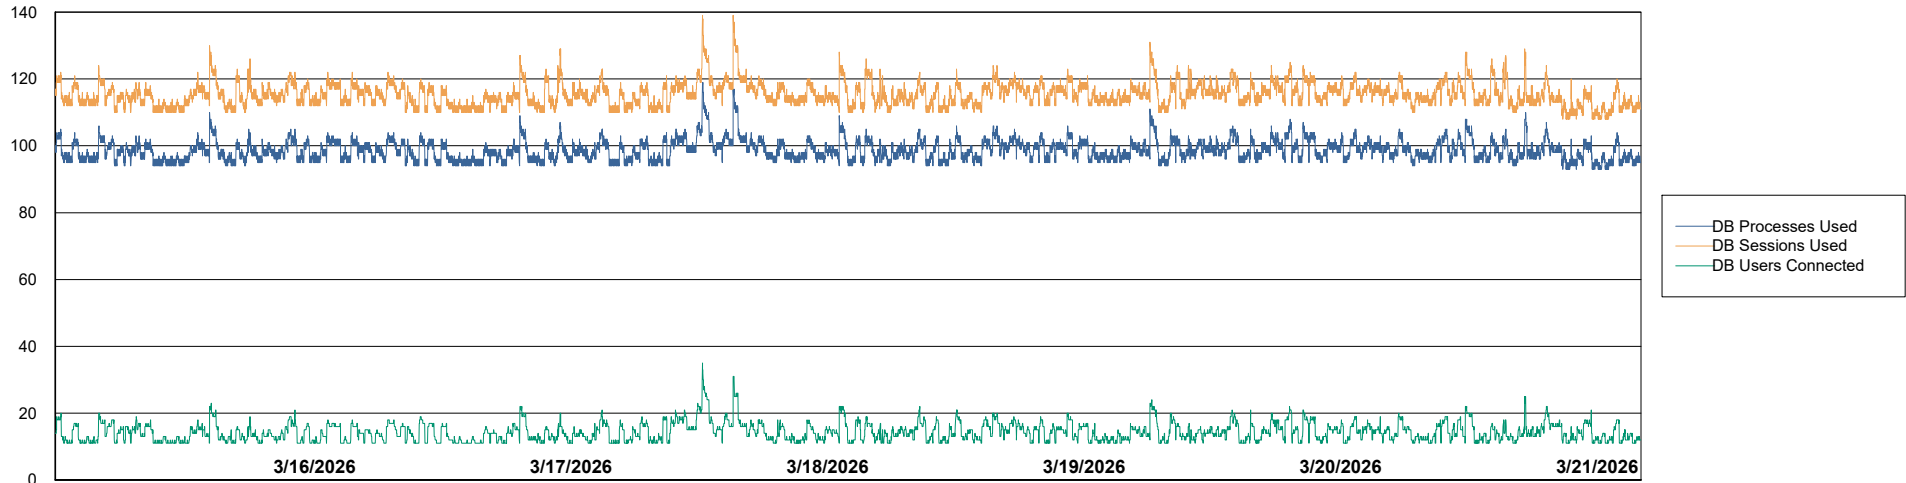

Database Performance ELI_PRD_FRASEQXPRDDB04-BI_ABS1