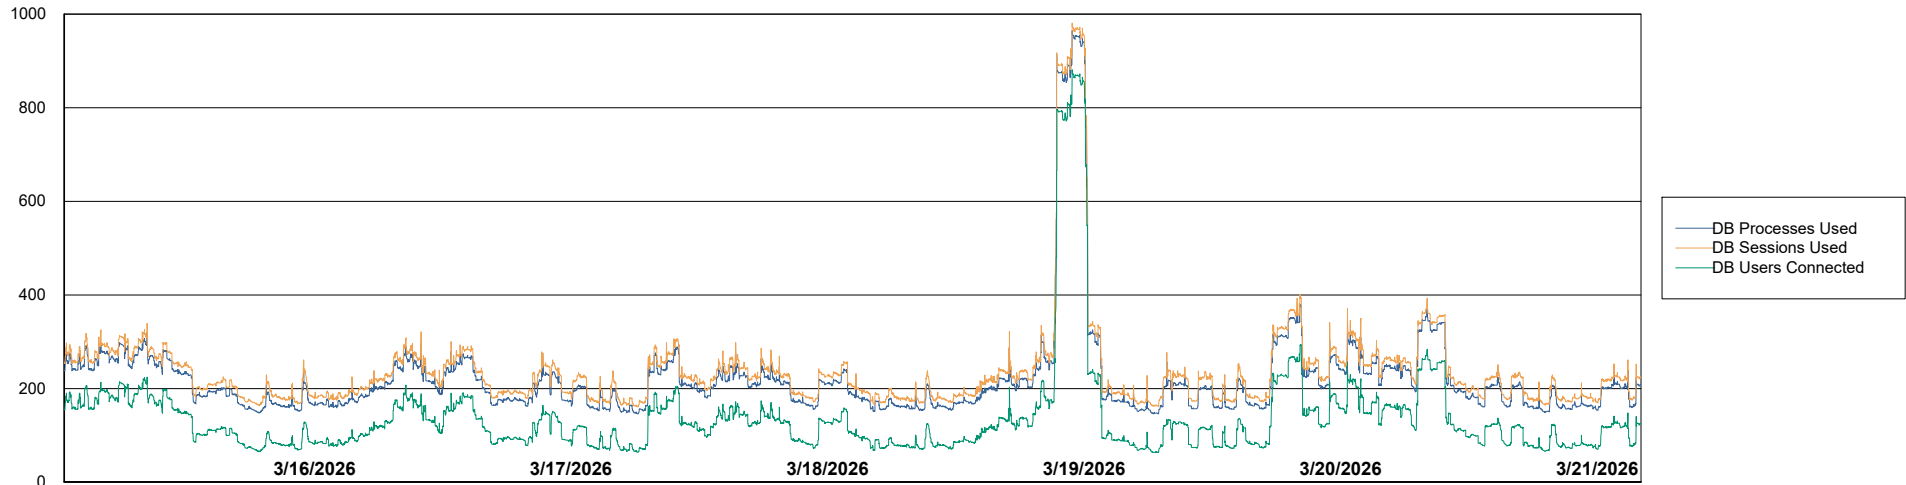

Weekly SLA Customer Report

Customer ELI_Production
Database ID 62

Database Performance ELI_PRD_FRASEQXPRDDB04-BI_ABS1

Weekly SLA Customer Report

Customer ELI_Production
Database ID 62

Database Performance ELI_PRD_FRASINTPRDDB01_ABS1