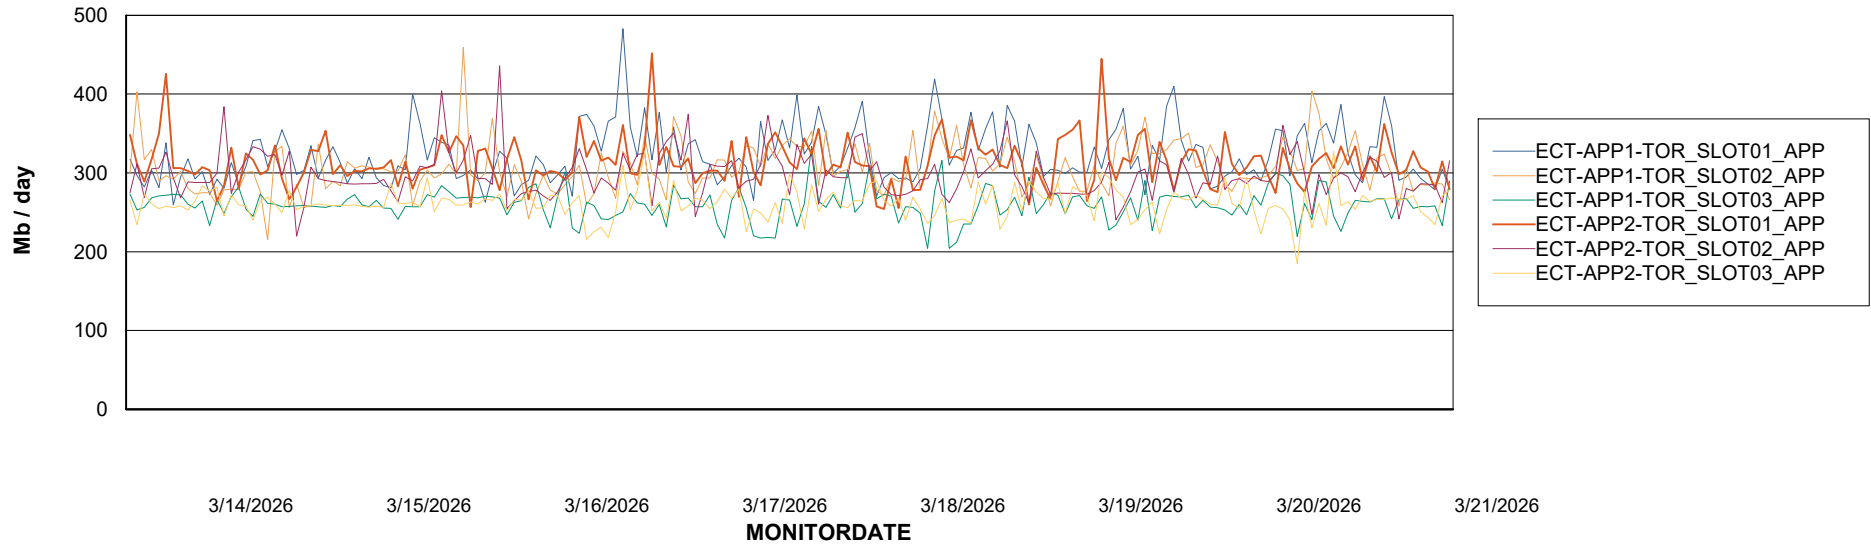

ABSolute Application Server Services

Avg memory used per ABS Server Service