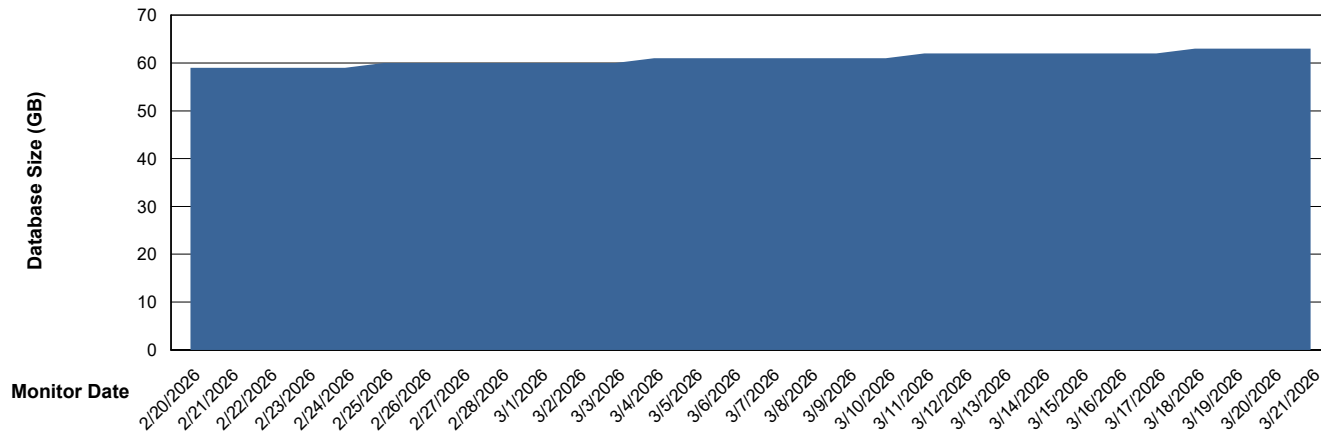

Customer ECT OCI TOR Production
Database ID 219

DATABASE SIZE ECT-BI-TOR_ABS1

Database growth over last month

DATABASE SIZE ECT-DBS1-TOR_PROD_ABS1

Database growth over last month

Weekly SLA Customer Report