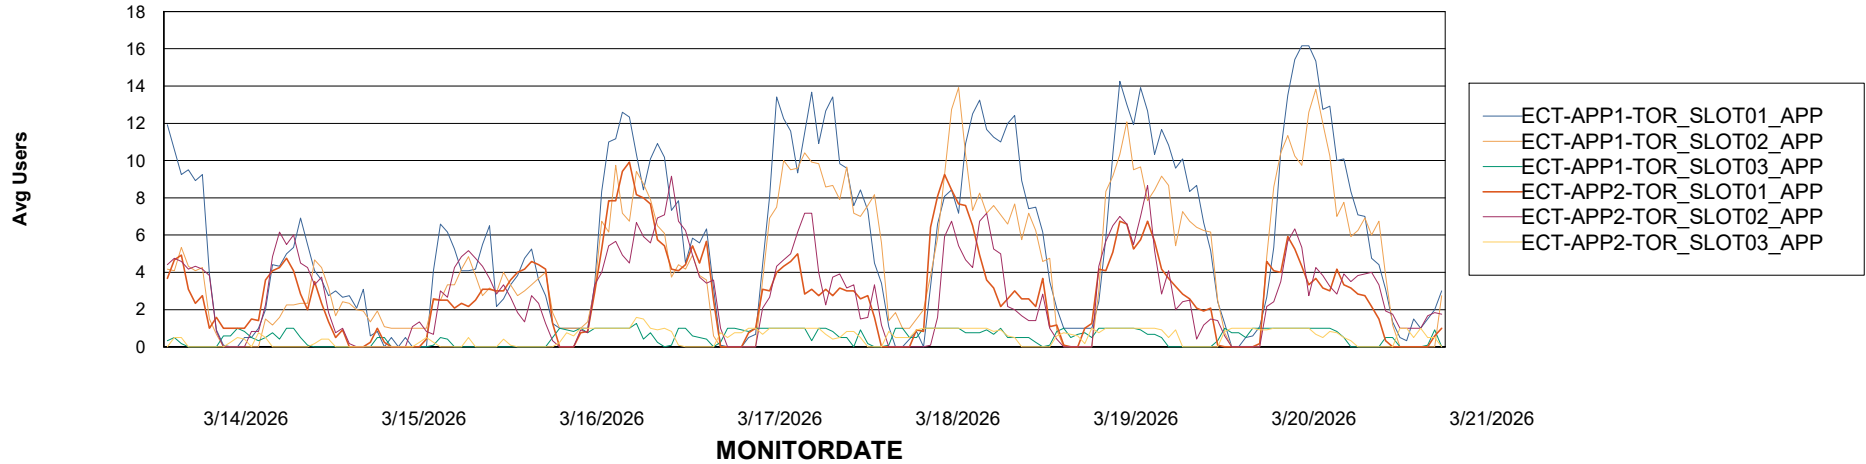

Avg users per day per ABS server