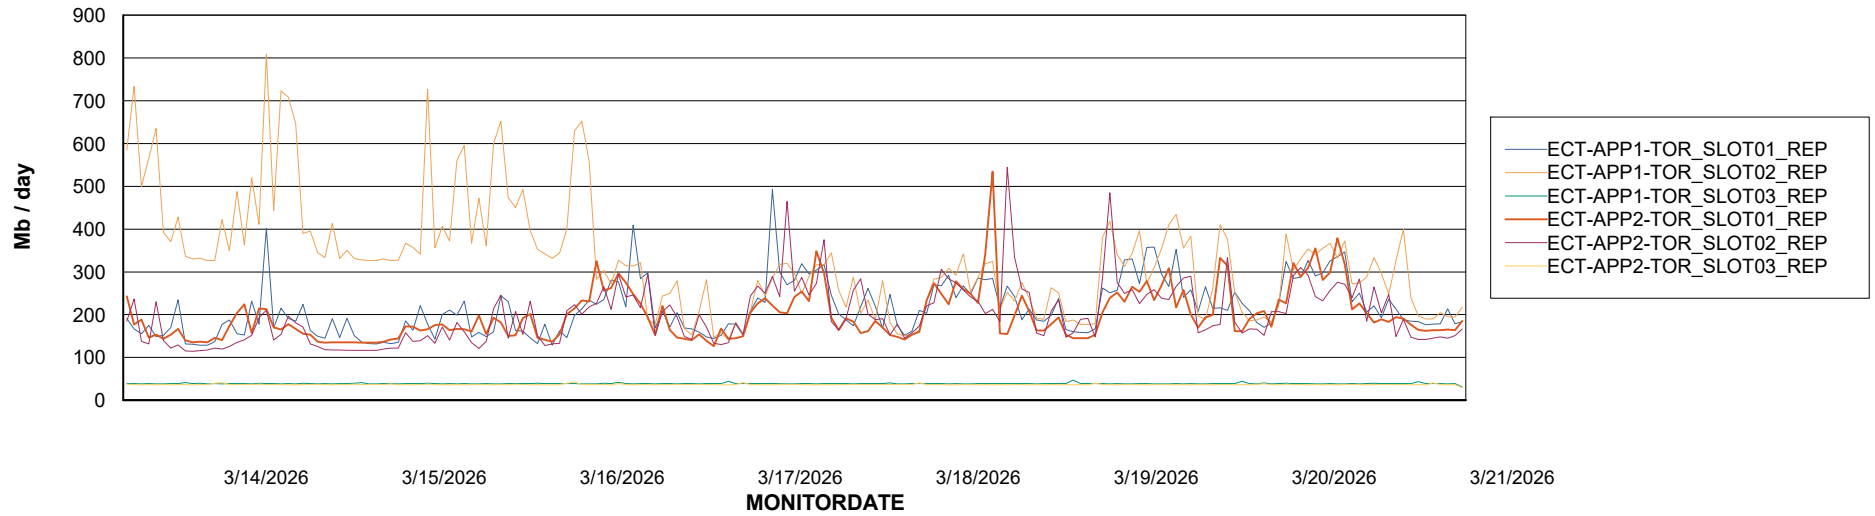

Avg memory used per ABS Server Service

Avg users per day per ABS server

Weekly SLA Customer Report

Customer ECT OCI TOR Production
Database ID 219

ABSSolute Application ReportServer Services

Avg memory used per ReportServer Service