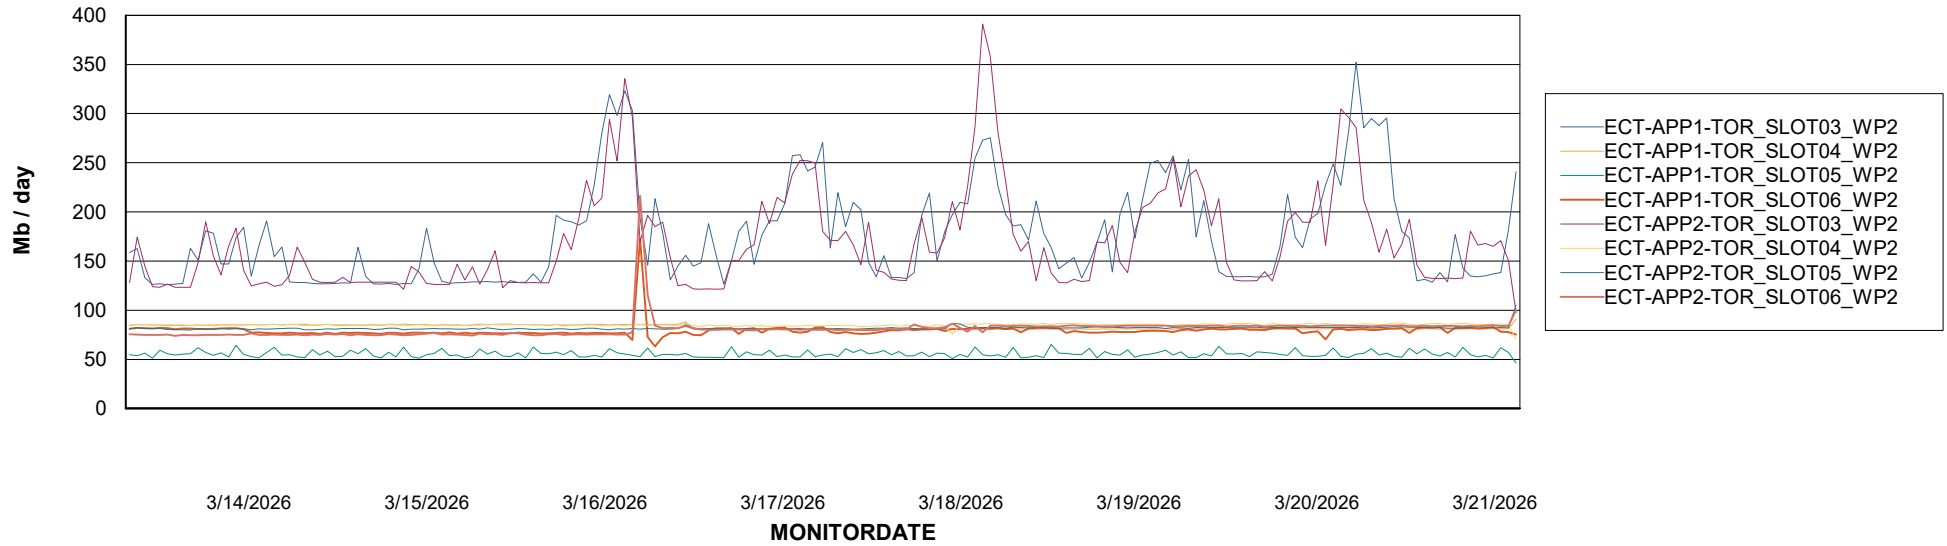

ABSSolute Web Component Services

Avg memory used per ABS Web component