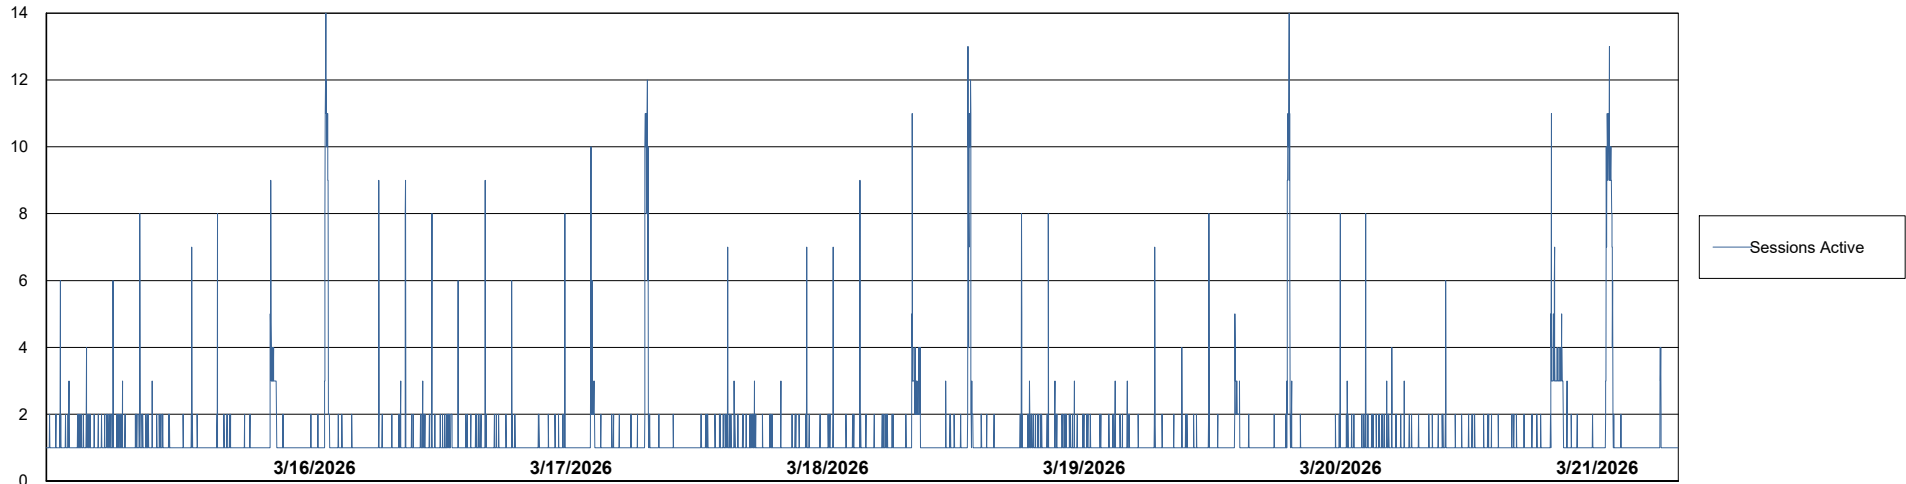

Weekly SLA Customer Report

Customer ECT OCI TOR Production
Database ID 219

Database Performance ECT-BI-TOR_ABS1

Weekly SLA Customer Report

Customer ECT OCI TOR Production
Database ID 219

Database Performance ECT-DBS1-TOR_PROD_ABS1