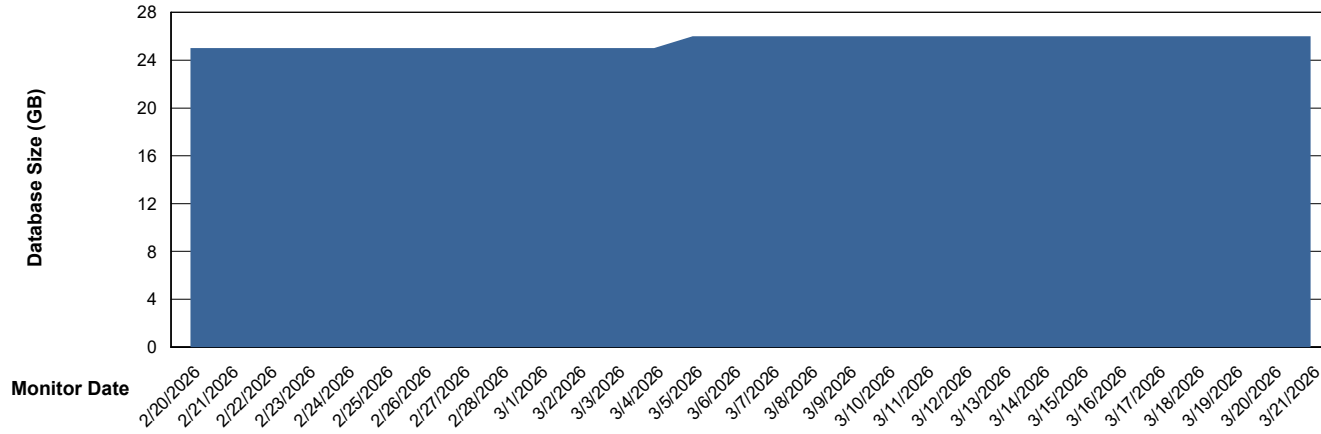

DATABASE SIZE ECT-BI-TOR_ABS1

Database growth over last month