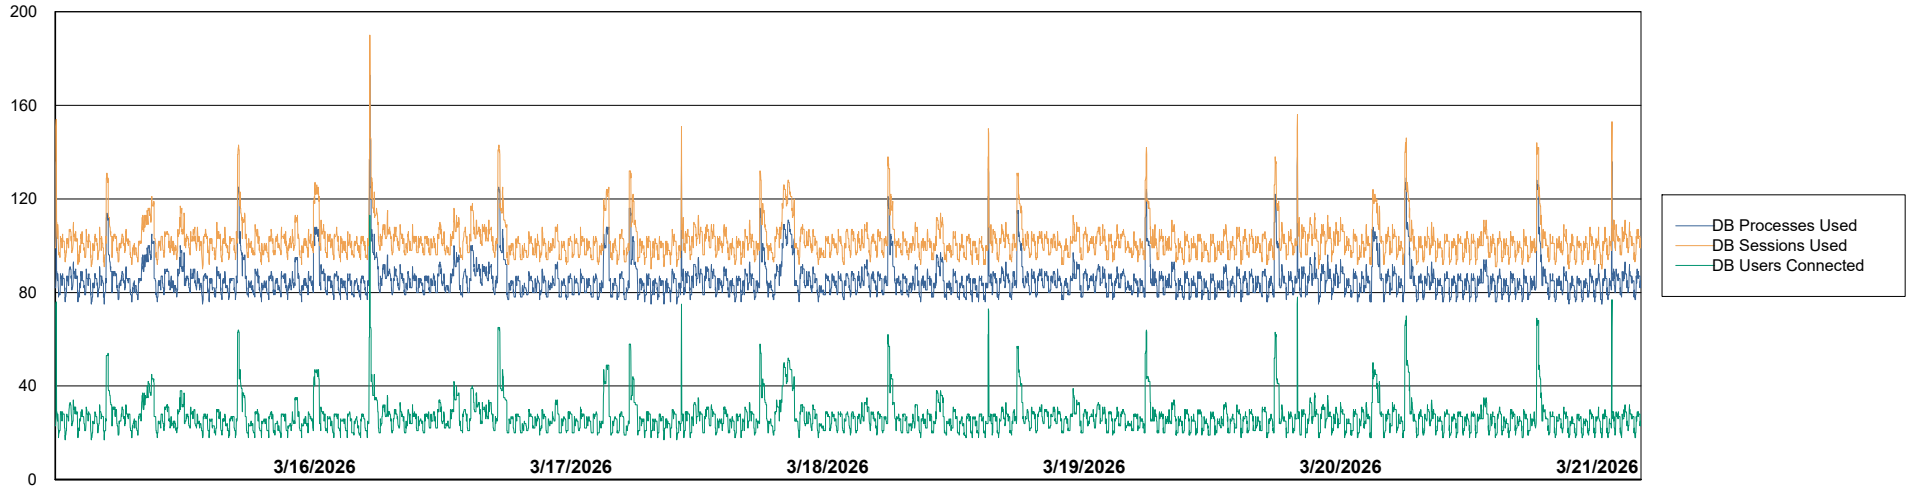

Database Performance ECT-BI-TOR_ABS1