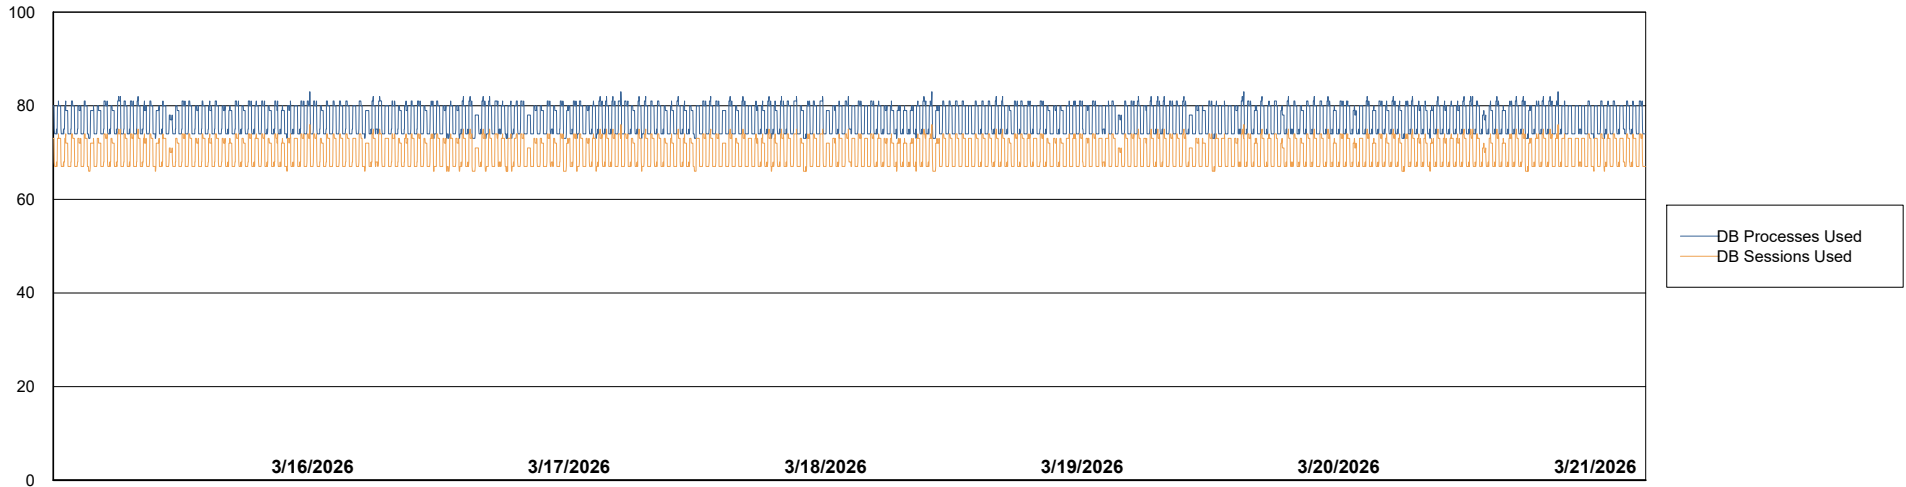

Database Performance ECT-DBS2-TOR_PROD_HSBABS1

DB Processes Max 4
DB Processes Max 1,000
DB Processes Max 0