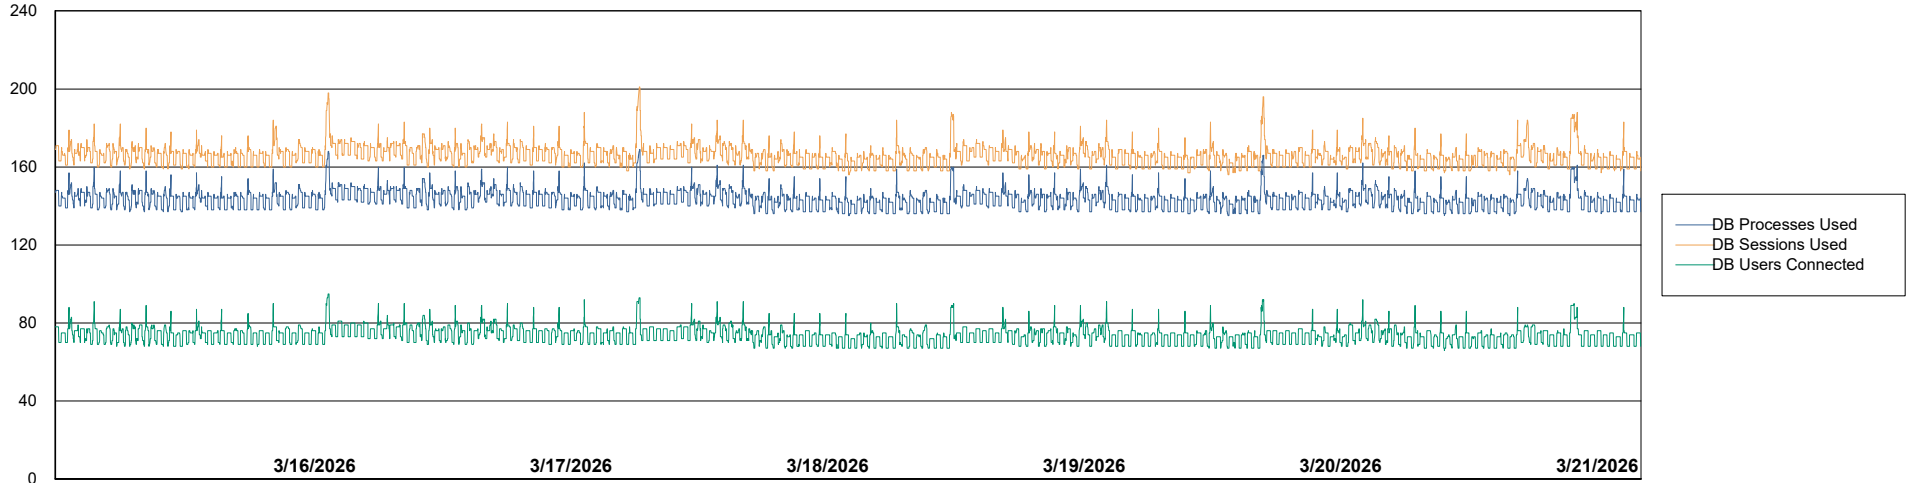

Weekly SLA Customer Report

Customer ECT OCI TOR Production
Database ID 219

Database Performance ECT-BI-TOR_ABS1

Weekly SLA Customer Report

Customer ECT OCI TOR Production
Database ID 219

Database Performance ECT-DBS1-TOR_PROD_ABS1