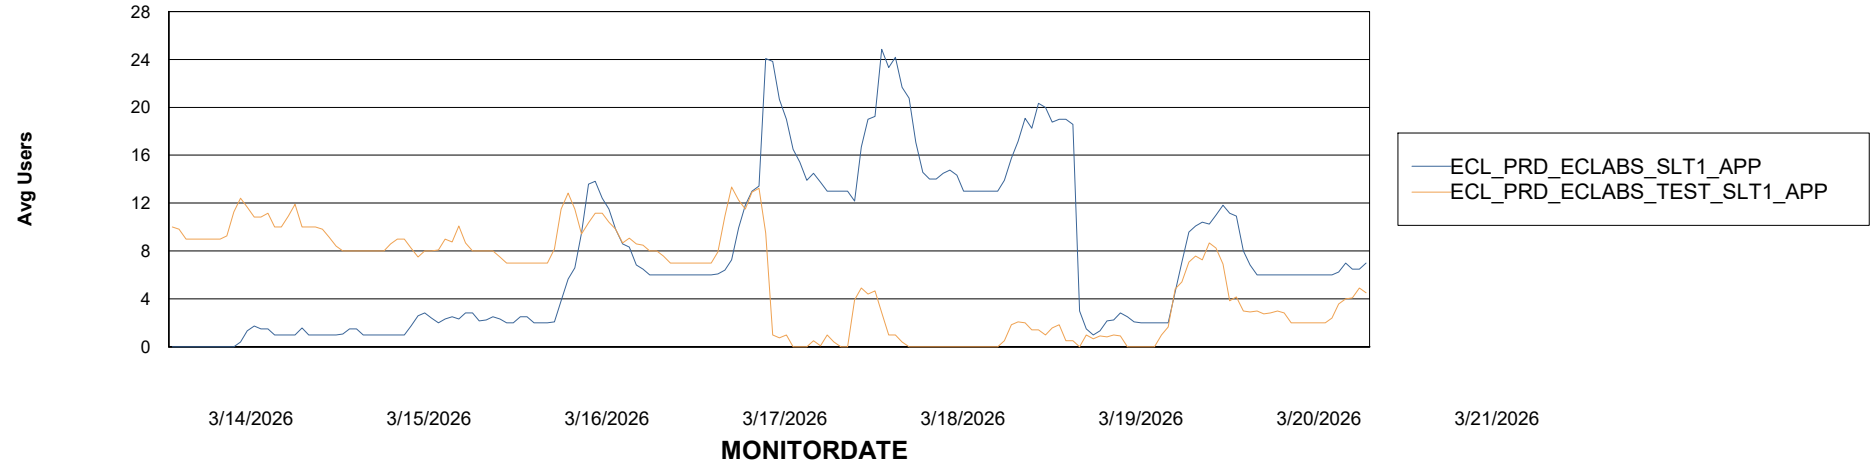

Avg users per day per ABS server