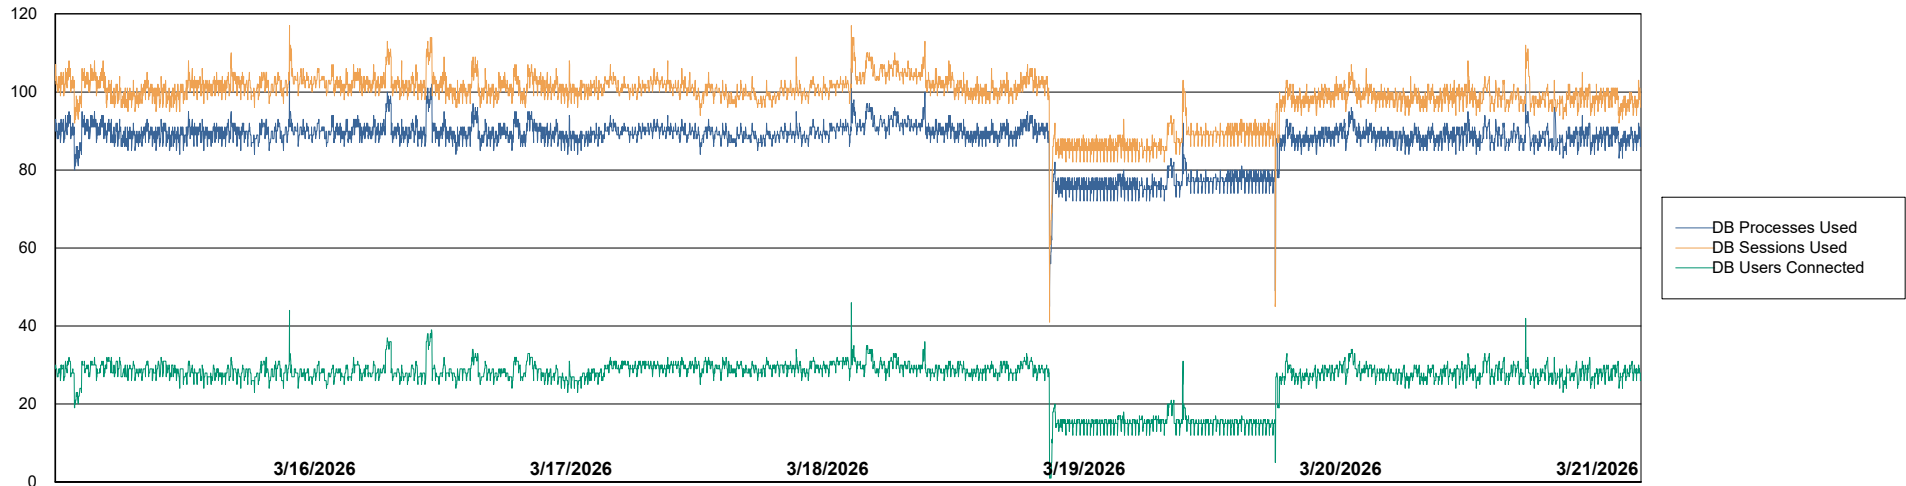

Weekly SLA Customer Report

Customer ECL_Production
Database ID 156

Database Performance ECL_PRD_ECLABS_ABS1

Weekly SLA Customer Report

Customer ECL_Production
Database ID 156

Database Performance ECL_PRD_ECL-ABS-BI_ABS1