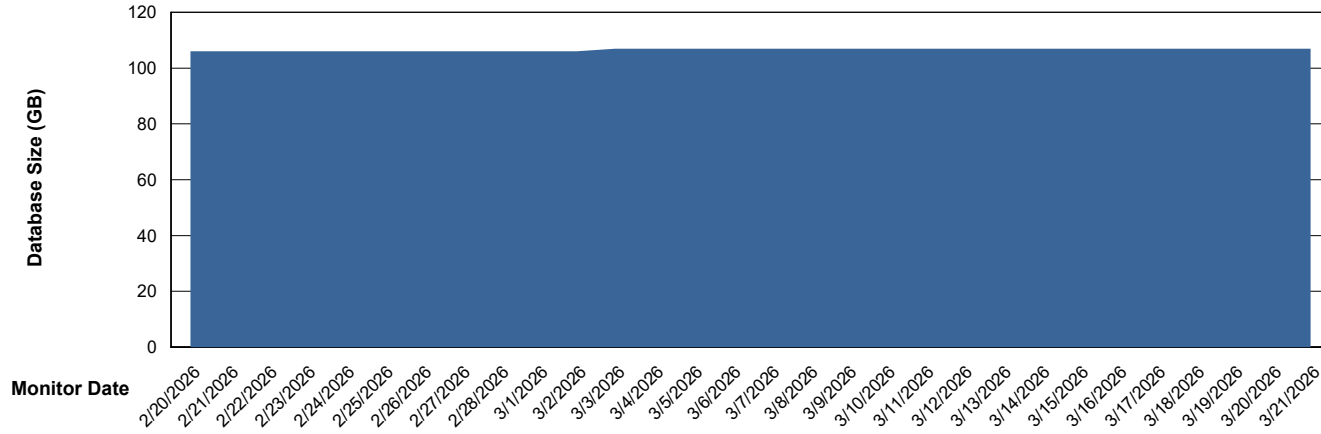

Weekly SLA Customer Report

Customer ECL_Production
Database ID 156

Database Performance ECL_PRD_ECLABS_ABS1

Weekly SLA Customer Report

Customer ECL_Production
Database ID 156

Database Performance ECL_PRD_ECL-ABS-BI_ABS1

Weekly SLA Customer Report

Customer ECL_Production
Database ID 156

Database Performance ECL_PRD_ECLABS-TEST_HSBABS1

DB Processes Max 1,000

Weekly SLA Customer Report

Customer ECL_Production
Database ID 156

DATABASE SIZE ECL_PRD_ECLABS_ABS1

Database growth over last month

DATABASE SIZE ECL_PRD_ECL-ABS-BI_ABS1

Database growth over last month

Weekly SLA Customer Report

Customer ECL_Production
Database ID 156

Database Tablespace ECL_PRD_ECLABS_ABS1