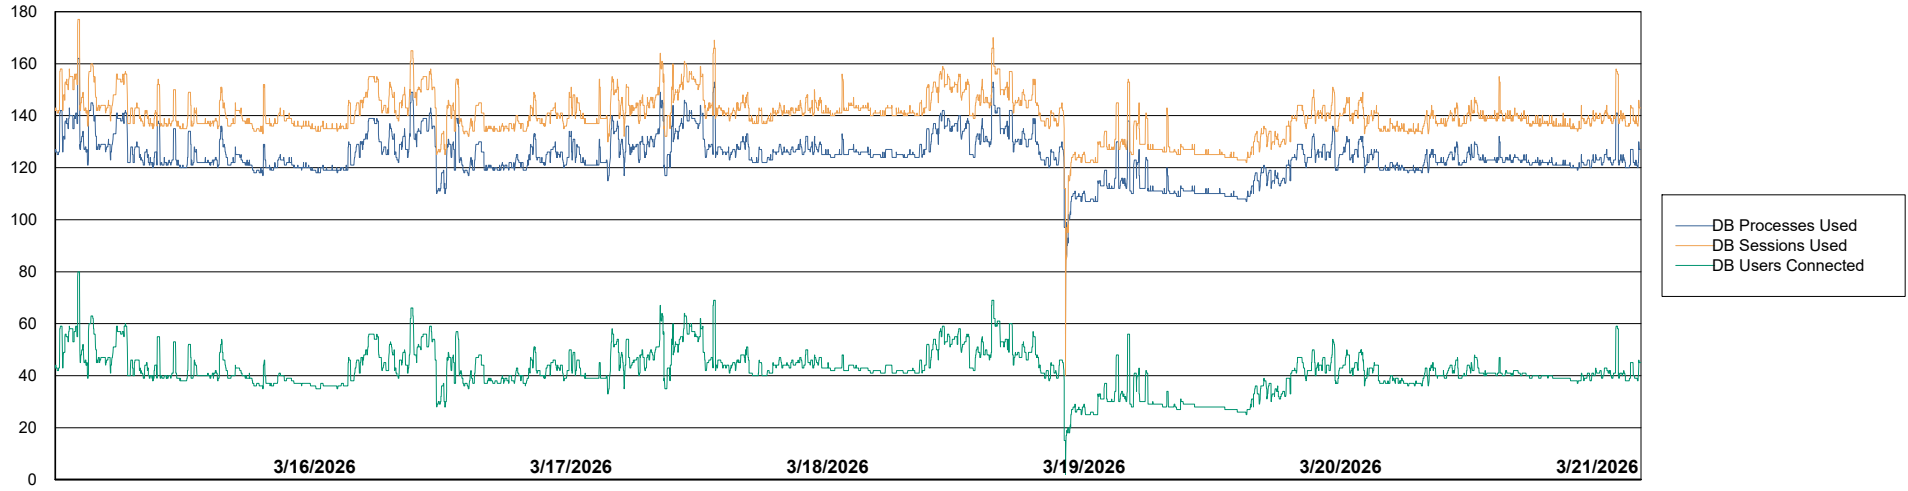

Weekly SLA Customer Report

Customer ECL_Production
Database ID 156

Database Performance ECL_PRD_ECLABS_ABS1

Weekly SLA Customer Report

Customer ECL_Production
Database ID 156

Database Performance ECL_PRD_ECL-ABS-BI_ABS1