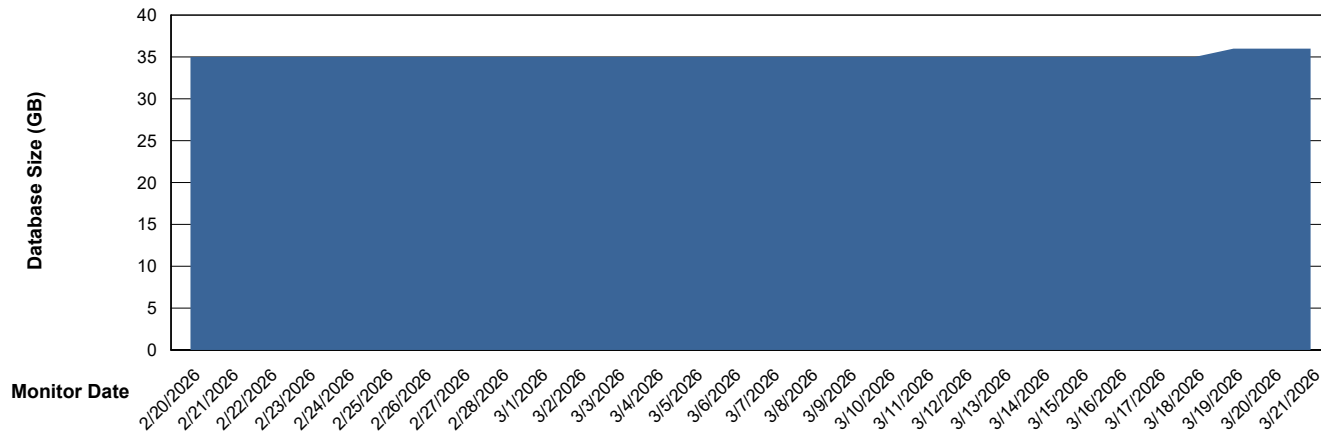

Weekly SLA Customer Report

Customer ECL_Production
Database ID 156

Database Performance ECL_PRD_ECLABS-TEST_HSBABS1

DB Processes Max 1,000

Weekly SLA Customer Report

Customer ECL_Production
Database ID 156

DATABASE SIZE ECL_PRD_ECLABS_ABS1

Database growth over last month

DATABASE SIZE ECL_PRD_ECL-ABS-BI_ABS1

Database growth over last month

Weekly SLA Customer Report

Customer ECL_Production
Database ID 156

Database Tablespace ECL_PRD_ECLABS_ABS1