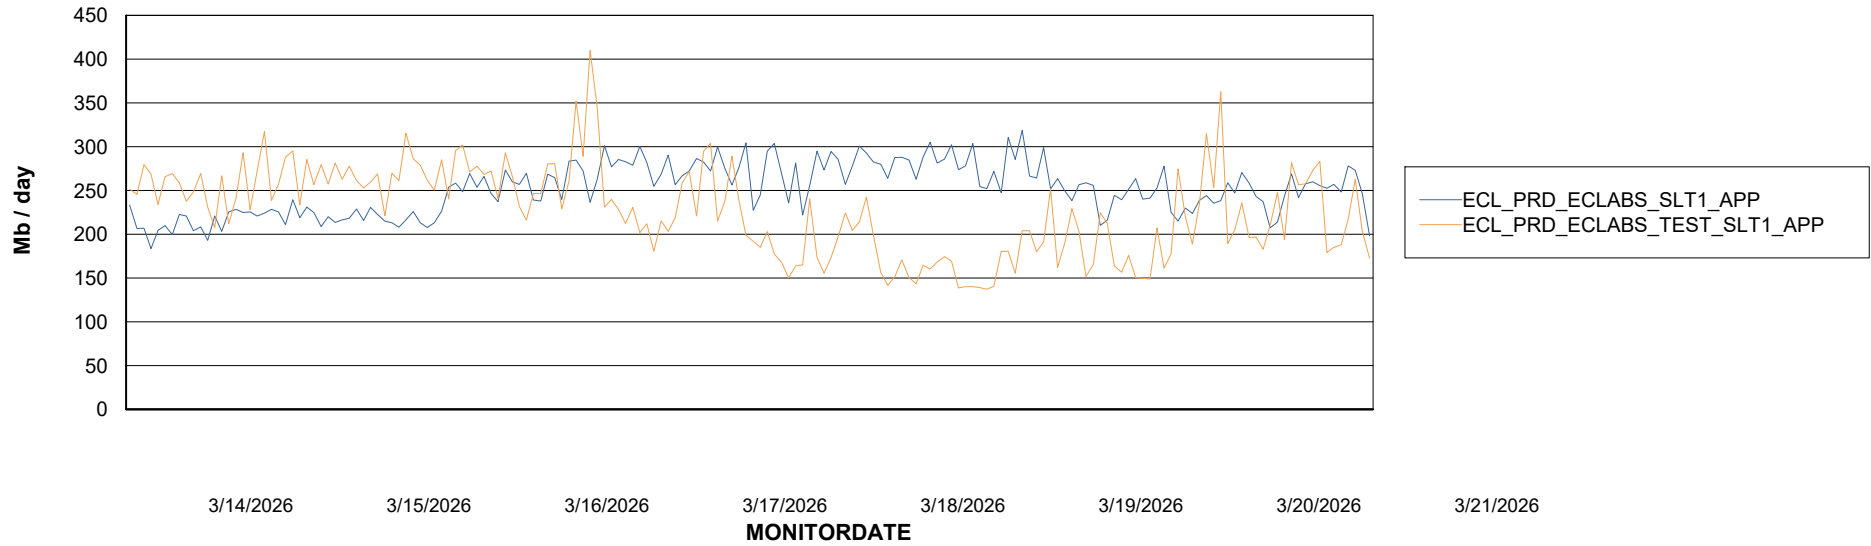

ABSSolute Application Server Services

Avg memory used per ABS Server Service