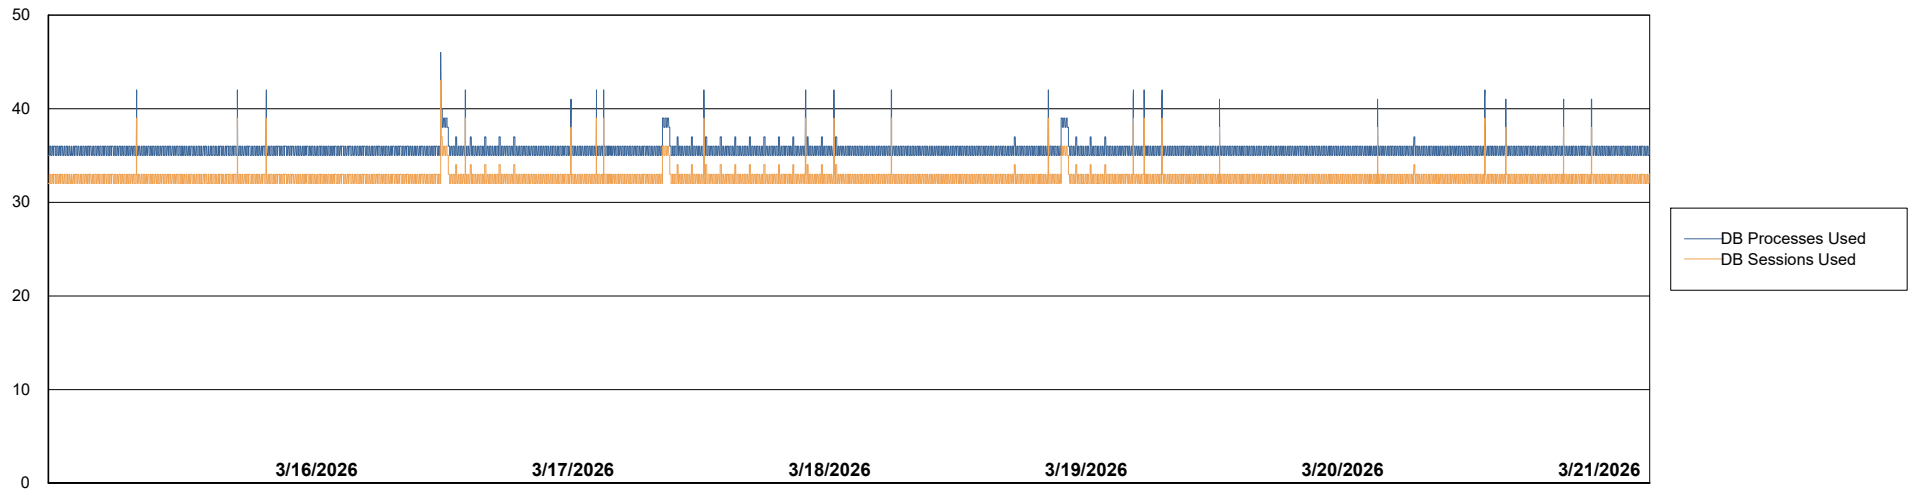

Database Performance ECL_PRD_ECLABS-TEST_HSBABS1

DB Processes Max 1,000