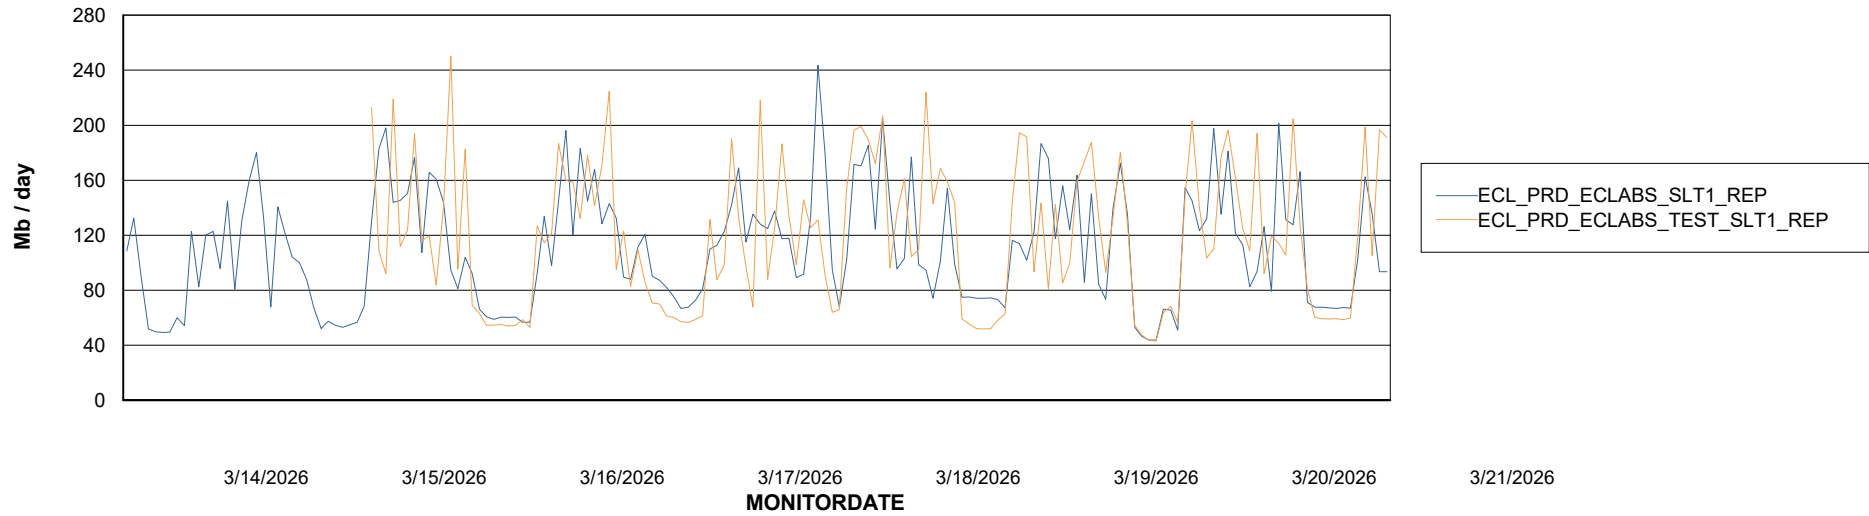

Avg memory used per ABS Server Service

Avg users per day per ABS server

Weekly SLA Customer Report

Customer ECL_Production
Database ID 156

ABSSolute Application ReportServer Services

Avg memory used per ReportServer Service