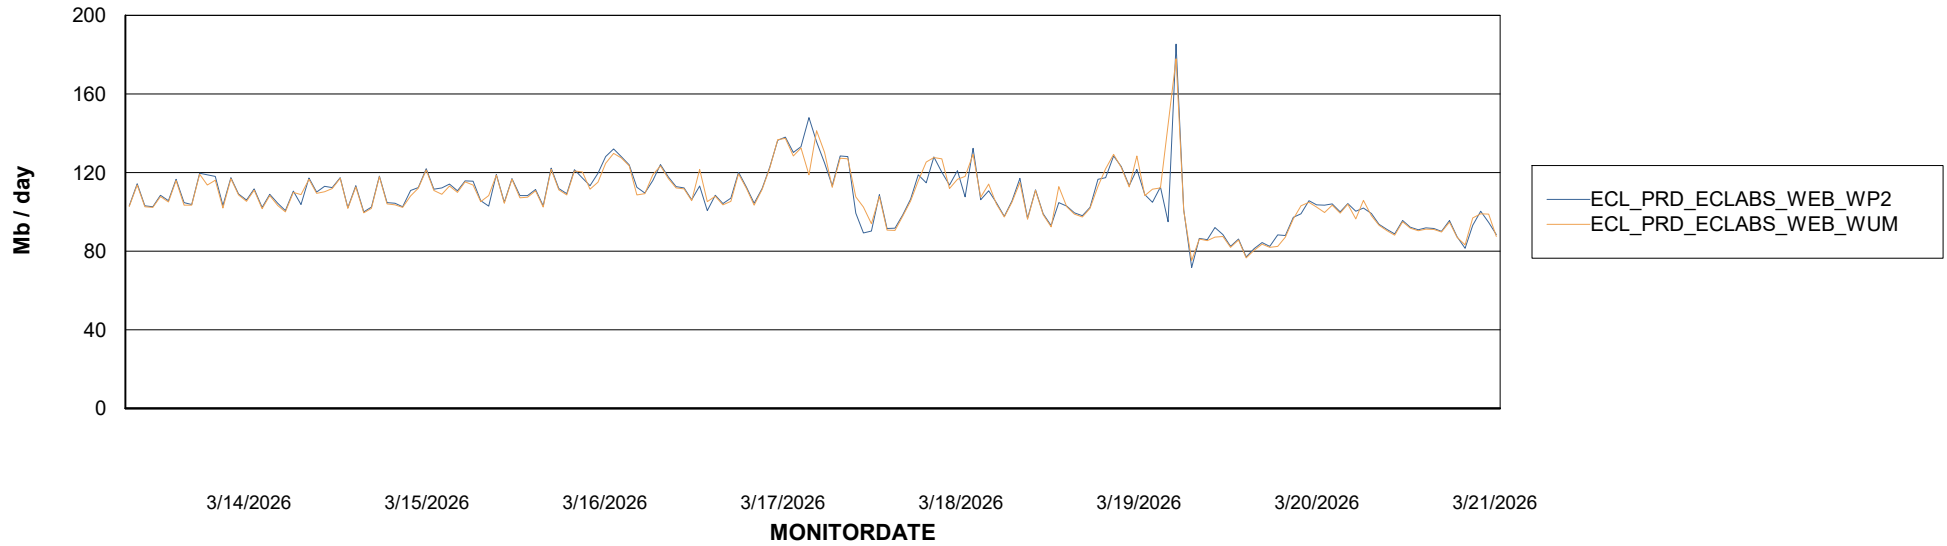

ABSSolute Web Component Services

Avg memory used per ABS Web component