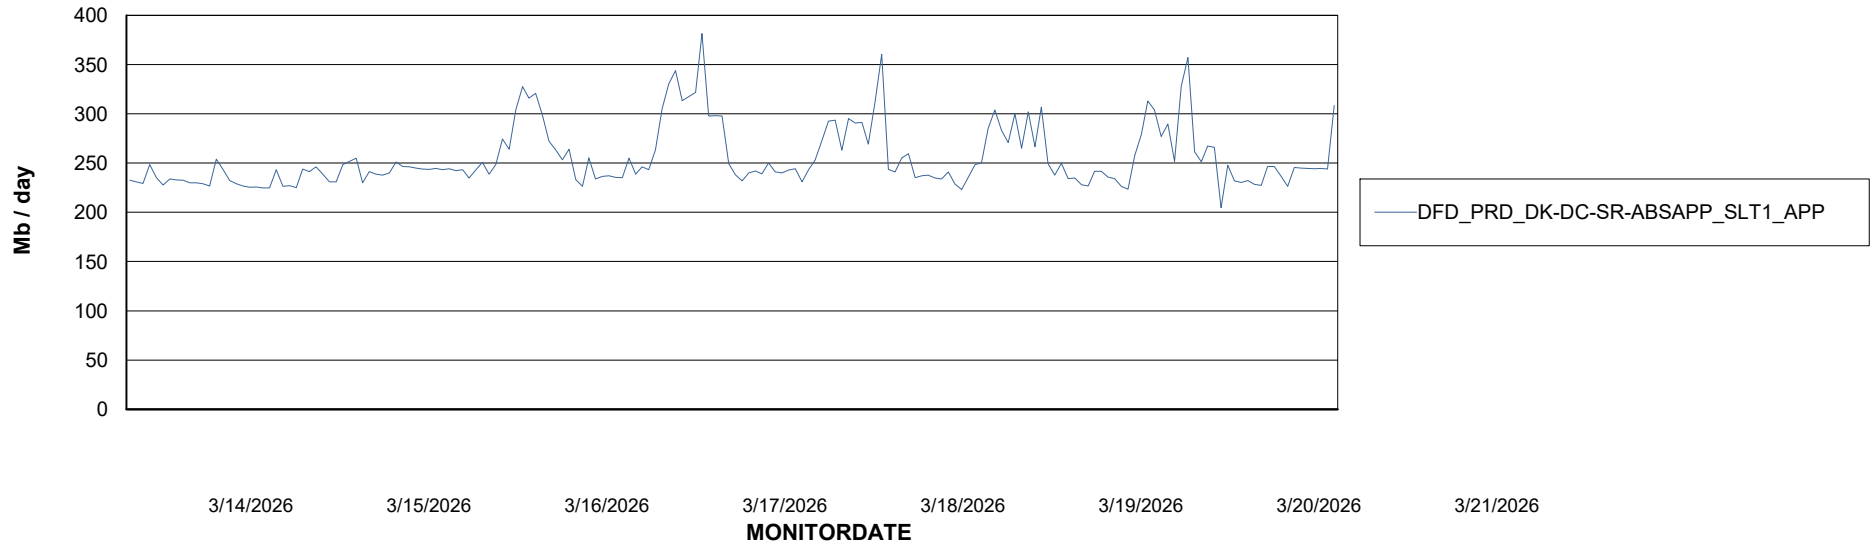

ABSSolute Application Server Services

Avg memory used per ABS Server Service