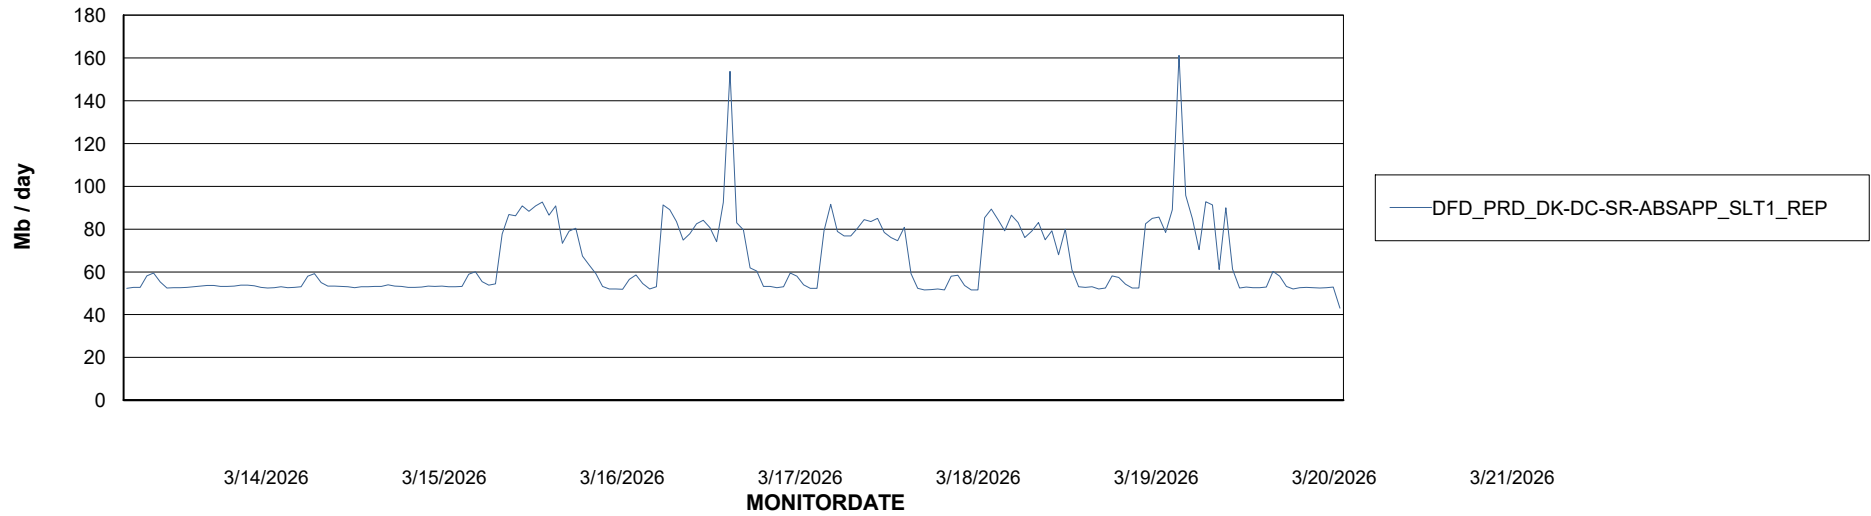

ABSSolute Application ReportServer Services

Avg memory used per ReportServer Service