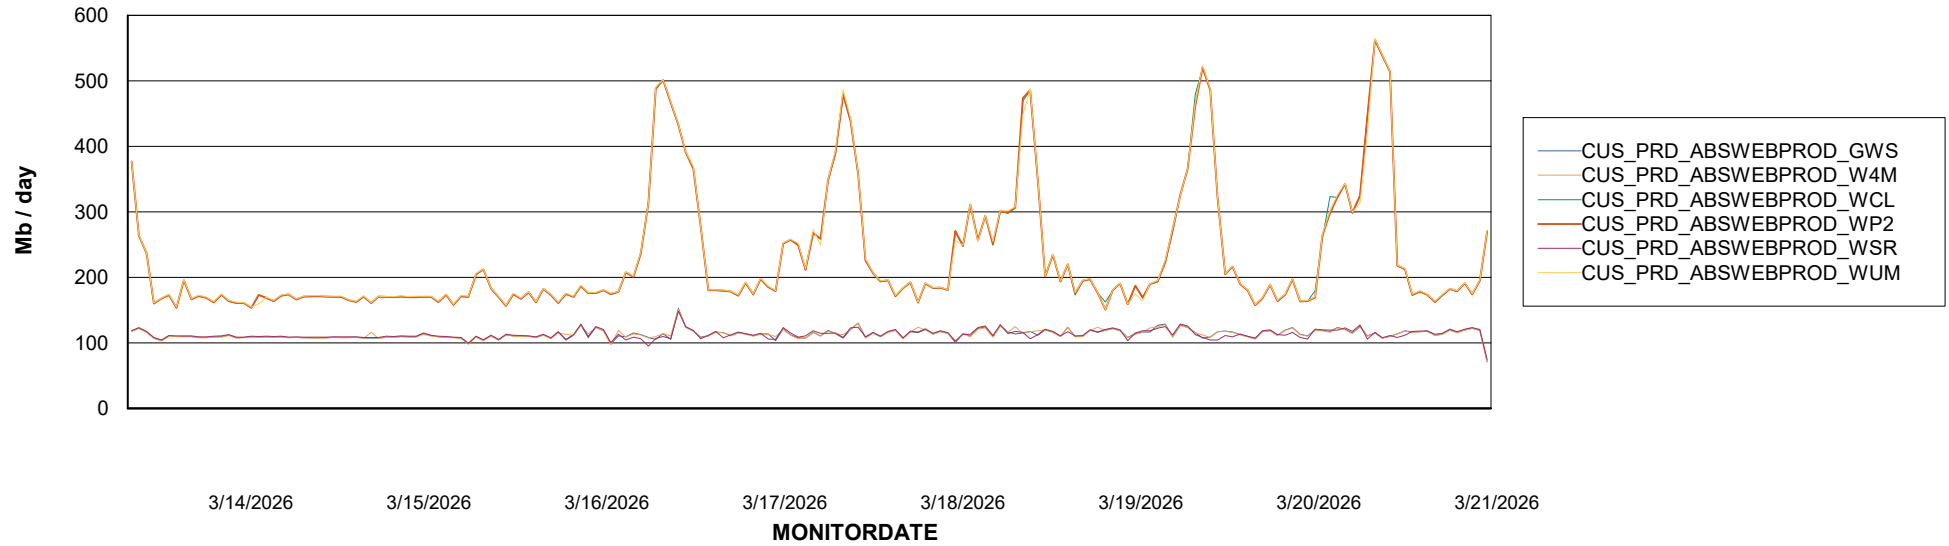

Avg memory used per ReportServer Service

Weekly SLA Customer Report

Customer CUS_Production (24/7)
Database ID 131

ABSSolute Web Component Services

Avg memory used per ABS Web component

Weekly SLA Customer Report