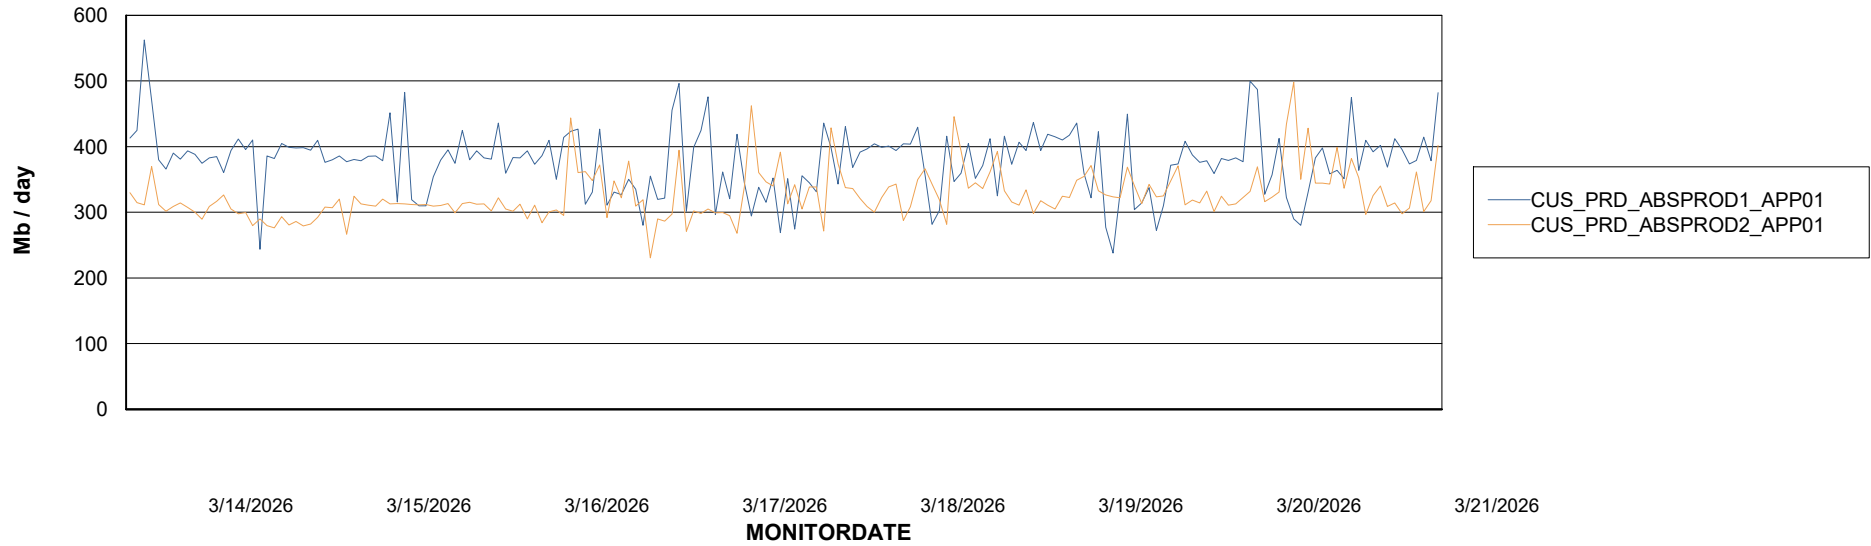

ABSSolute Application Server Services

Avg memory used per ABS Server Service