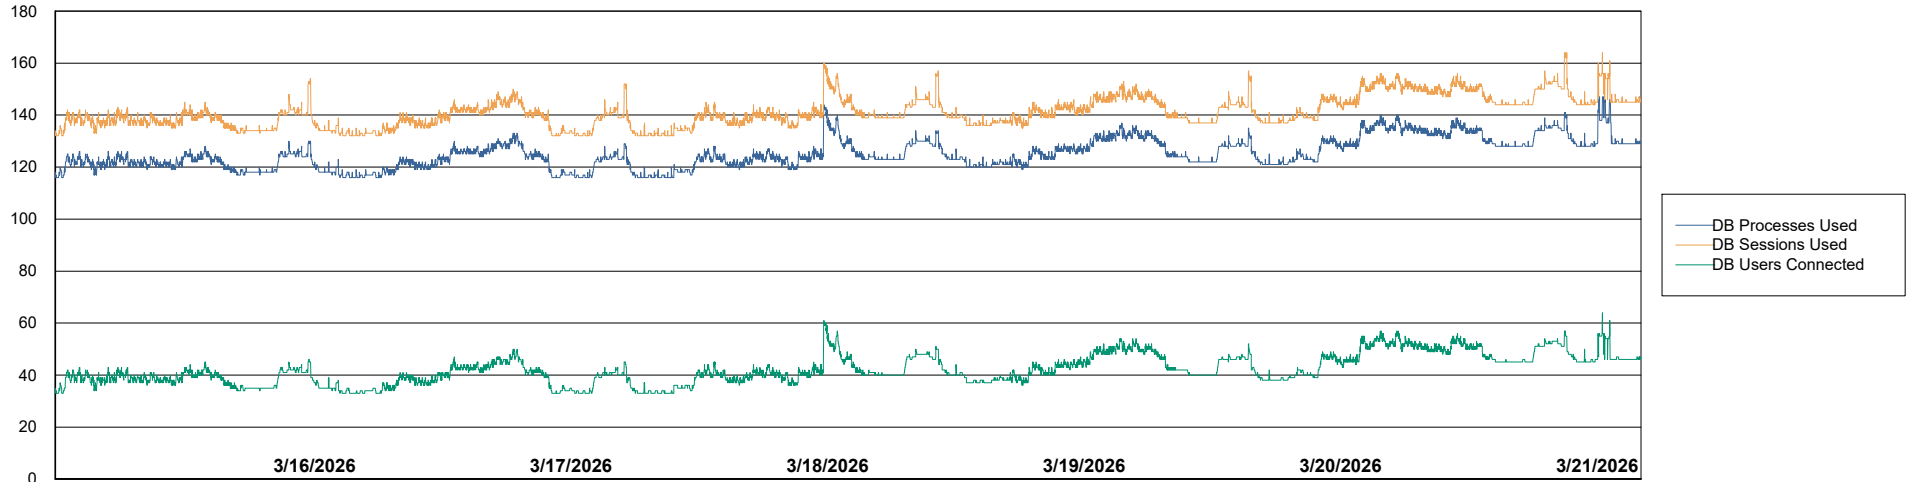

Weekly SLA Customer Report

Customer CUS_Production (24/7)
Database ID 131

Harddisk Usage CUS_PRD_ABSWEBPROD

	Free disk space on C: (%)	Total disk space on C: (Gb)	Used disk space on C: (Gb)
3/21/2026	87	199	26
3/20/2026	87	199	26
3/19/2026	87	199	26
3/18/2026	87	199	26
3/17/2026	87	199	26
3/16/2026	87	199	26
3/15/2026	87	199	26

Weekly SLA Customer Report

Customer CUS_Production (24/7)
Database ID 131

Database Performance CUS_PRD_ABSDB1_ABS1

Weekly SLA Customer Report

Customer CUS_Production (24/7)
Database ID 131

Database Performance CUS_PRD_ABSDB2_HSBABS1