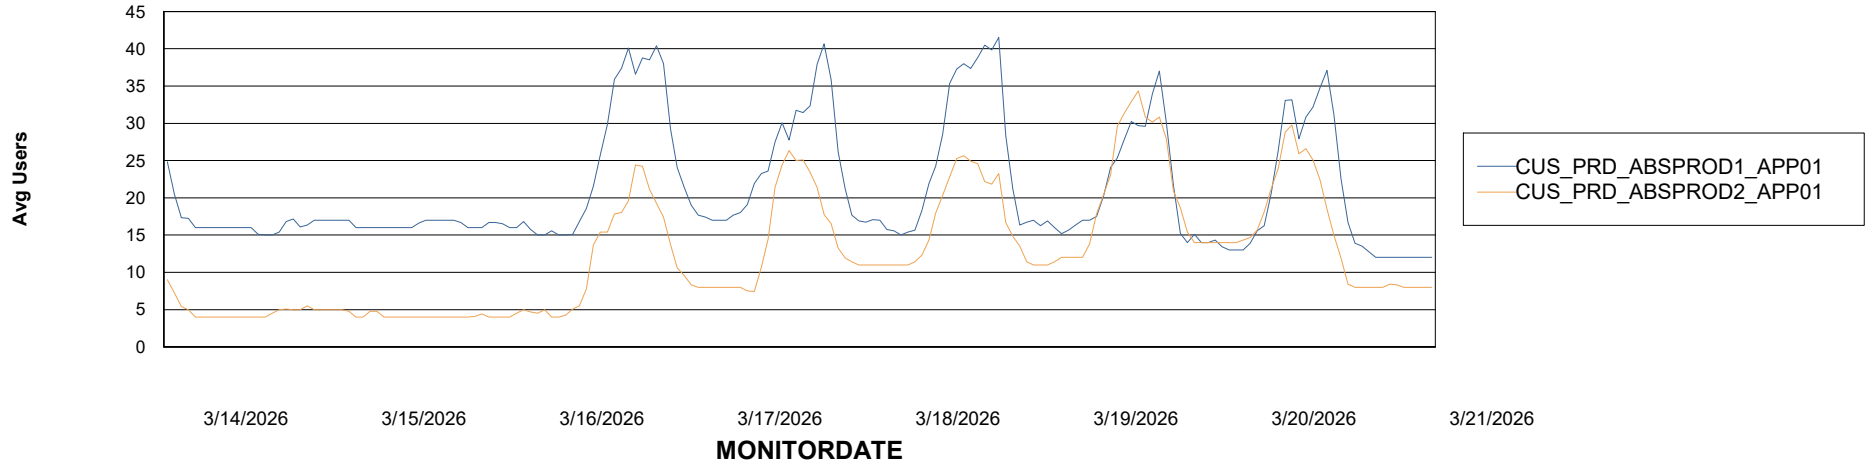

Avg users per day per ABS server