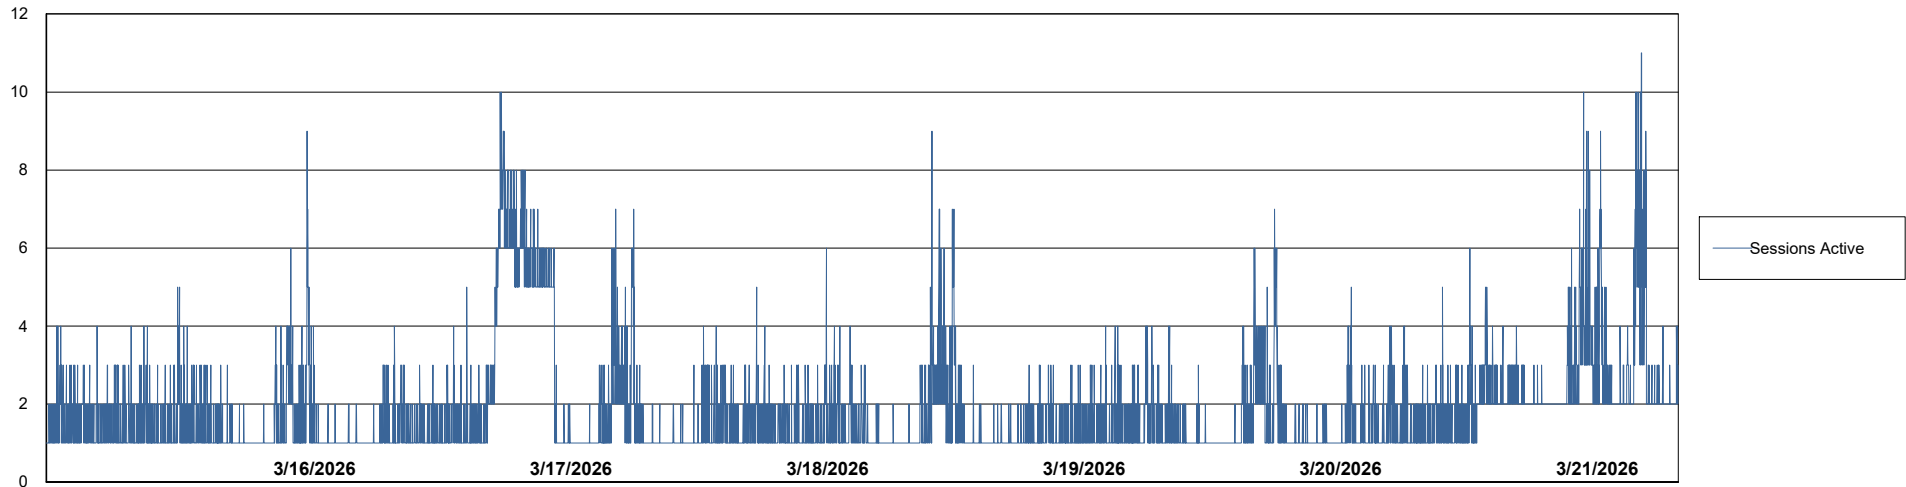

Weekly SLA Customer Report

Customer CUS_Production (24/7)
Database ID 131

Harddisk Usage CUS_PRD_ABSWEBPROD

	Free disk space on C: (%)	Total disk space on C: (Gb)	Used disk space on C: (Gb)
3/21/2026	87	199	26
3/20/2026	87	199	26
3/19/2026	87	199	26
3/18/2026	87	199	26
3/17/2026	87	199	26
3/16/2026	87	199	26
3/15/2026	87	199	26

Weekly SLA Customer Report

Customer CUS_Production (24/7)
Database ID 131

Database Performance CUS_PRD_ABSDB1_ABS1

Weekly SLA Customer Report

Customer CUS_Production (24/7)
Database ID 131

Database Performance CUS_PRD_ABSDB2_HSBABS1