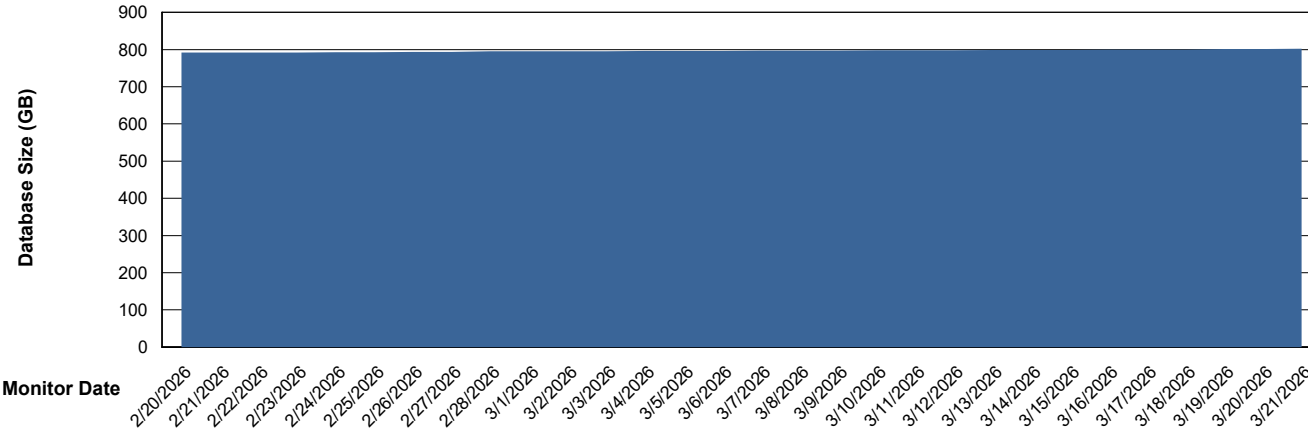

DB Processes Max 1,000

Weekly SLA Customer Report

Customer CUS_Production (24/7)
 Database ID 131

DATABASE SIZE CUS_PRD_ABSDB1_ABS1

Database growth over last month

Database Tablespace CUS_PRD_ABSDB1_ABS1

Date	Tablespace Name	MaxFilesize (Gb)	Usedsize (Gb)	Percentage free
3/21/2026	ABSDATA	384	288	25
	INDX	608	497	18
3/20/2026	ABSDATA	384	288	25
	INDX	608	497	18
3/19/2026	ABSDATA	384	288	25
	INDX	608	497	18
3/18/2026	ABSDATA	384	288	25
	INDX	608	496	18
3/17/2026	ABSDATA	384	288	25
	INDX	608	496	18
3/16/2026	ABSDATA	384	288	25
	INDX	608	496	18
3/15/2026	ABSDATA	384	288	25
	INDX	608	496	18

Weekly SLA Customer Report

Customer CUS_Production (24/7)
Database ID 131

Standby Database Health CUS_Production (24/7)

Recovery lag for last 7 days

Weekly SLA Customer Report

Customer CUS_Production (24/7)
Database ID 131