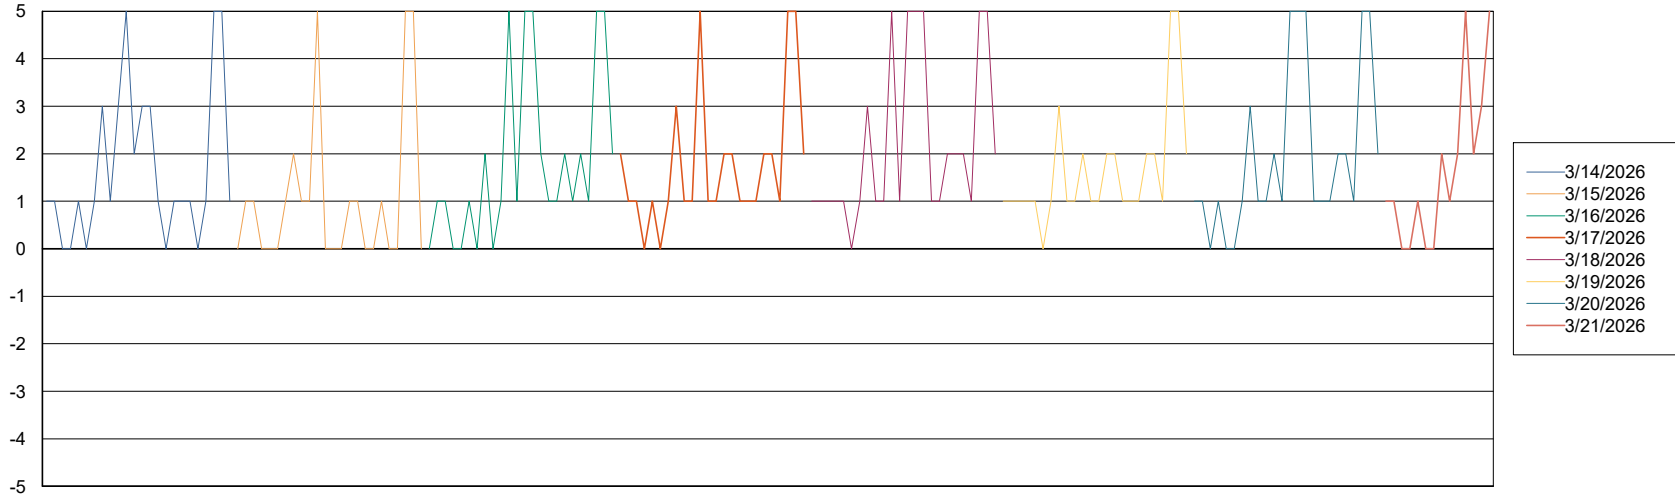

Standby Database Health CUS_Production (24/7)

Recovery lag for last 7 days