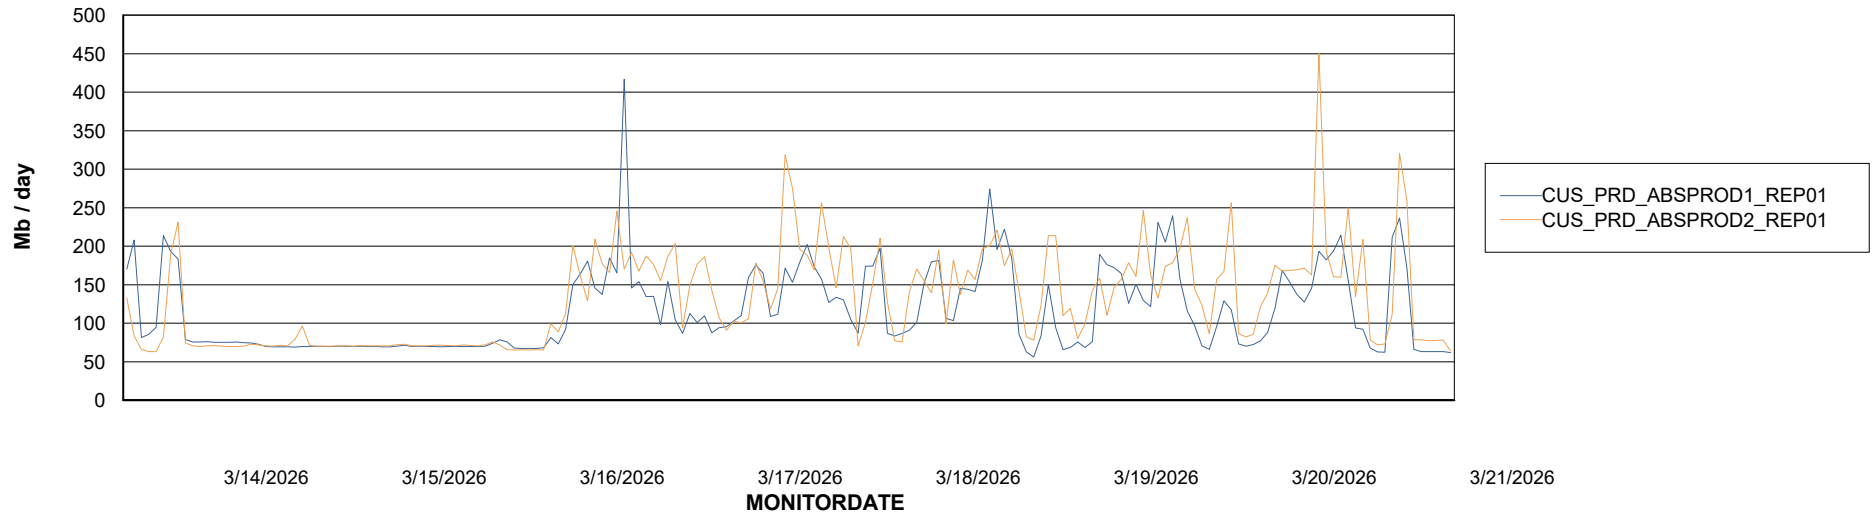

ABSSolute Application ReportServer Services

Avg memory used per ReportServer Service