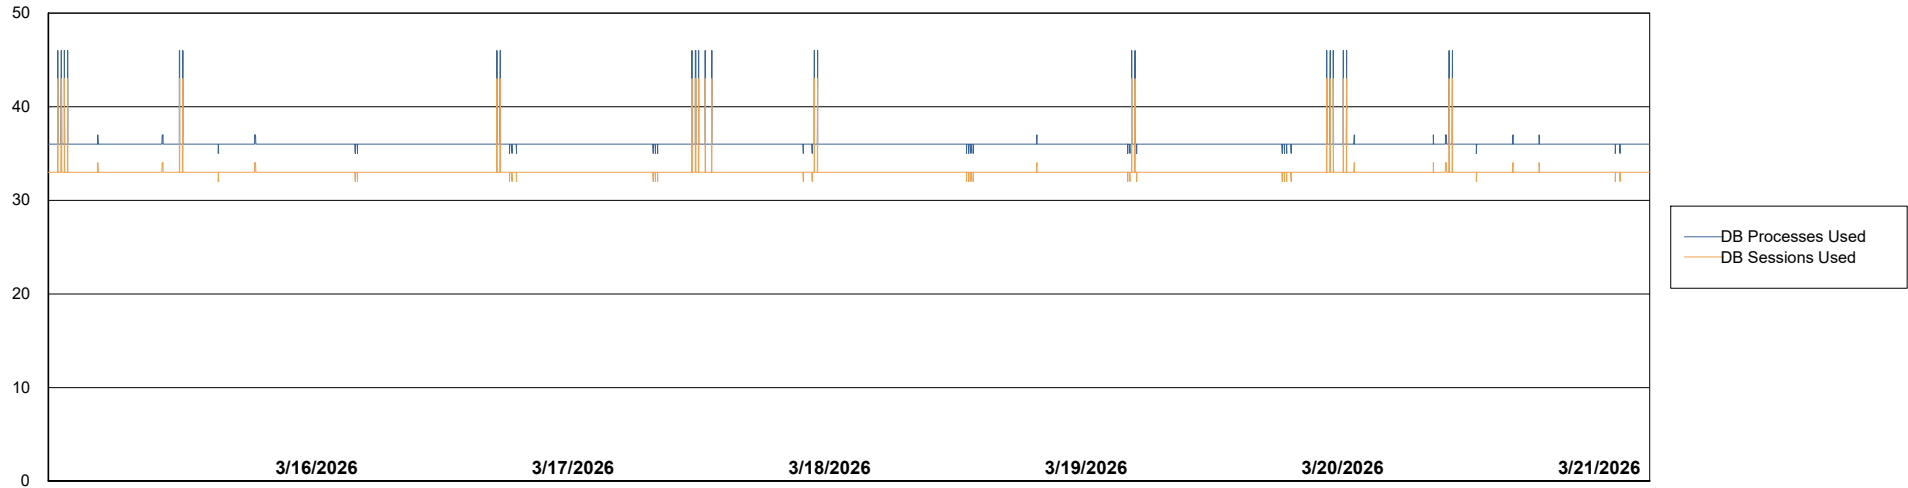

Database Performance CUS_PRD_ABSDB2_HSBABS1

DB Processes Max 1,000