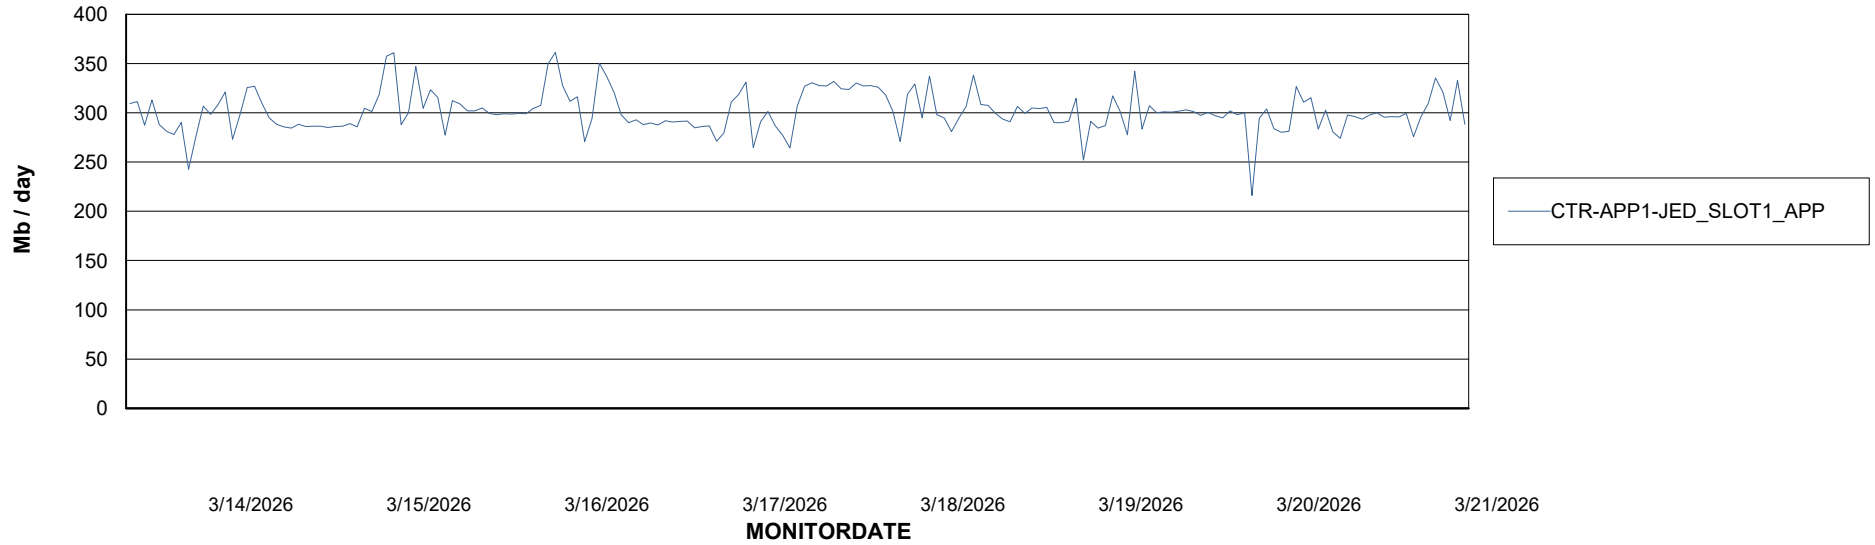

ABSSolute Application Server Services

Avg memory used per ABS Server Service