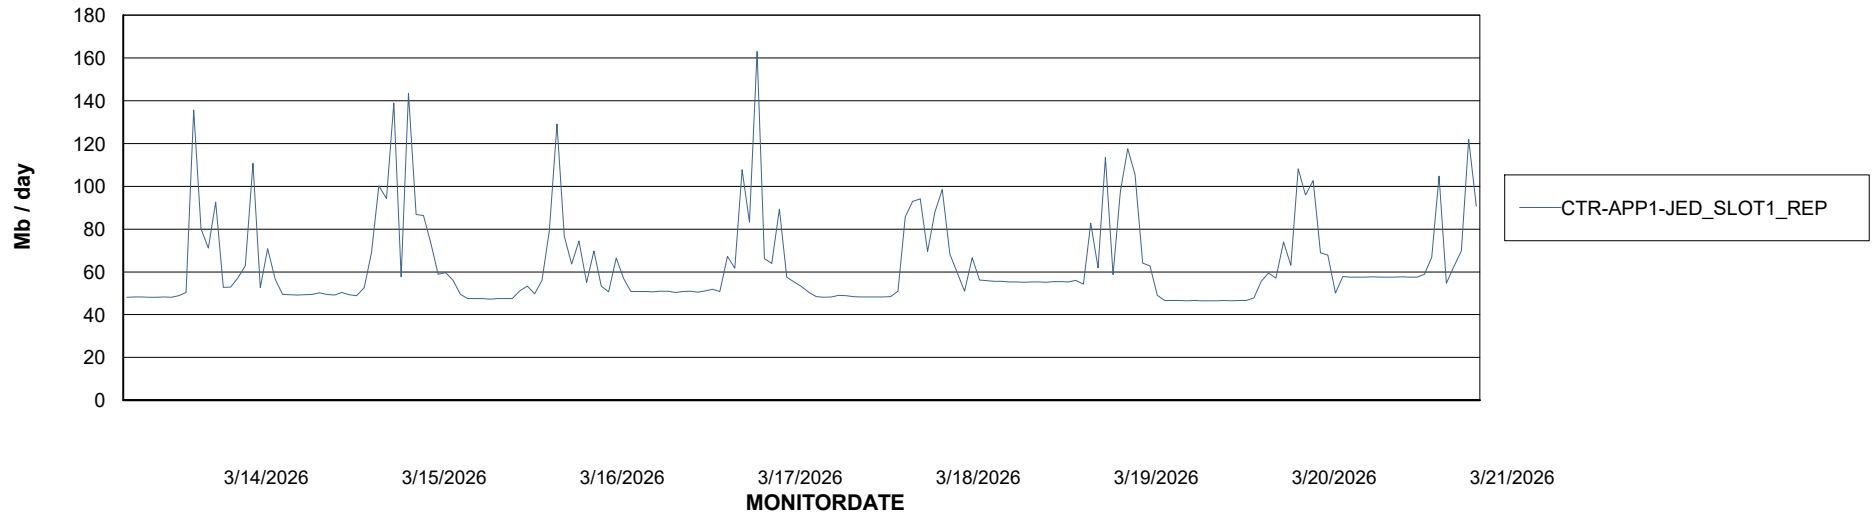

ABSSolute Application ReportServer Services

Avg memory used per ReportServer Service