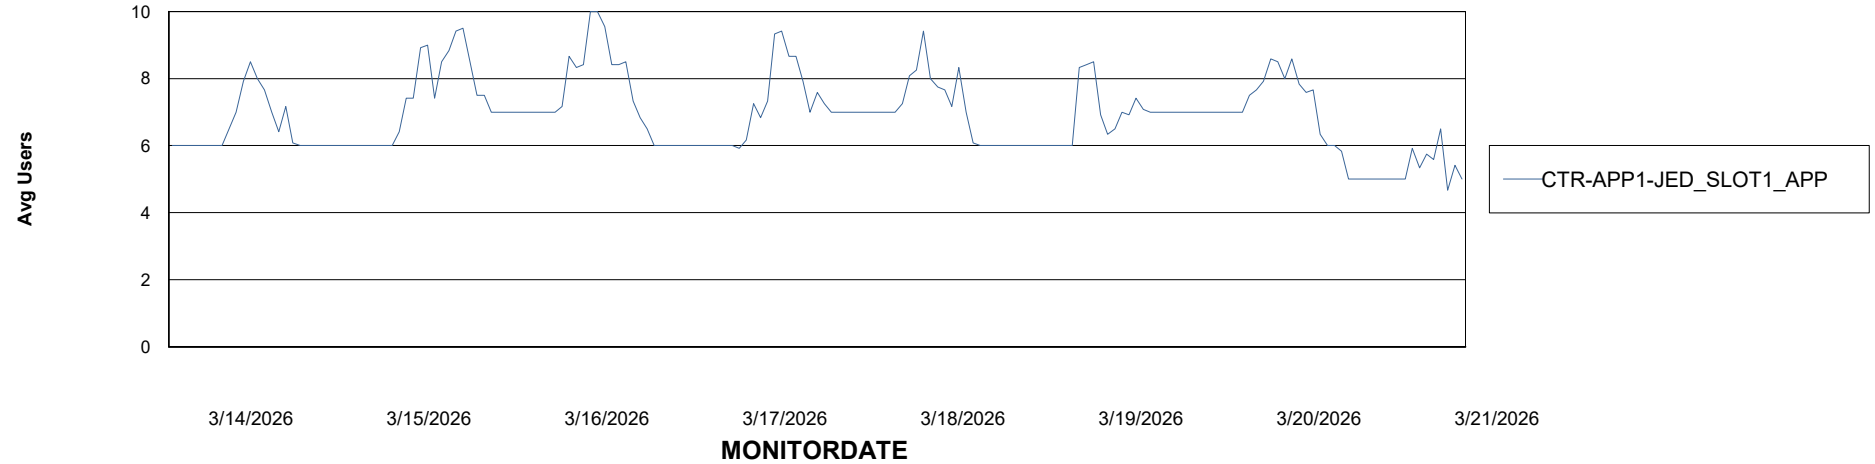

Avg users per day per ABS server