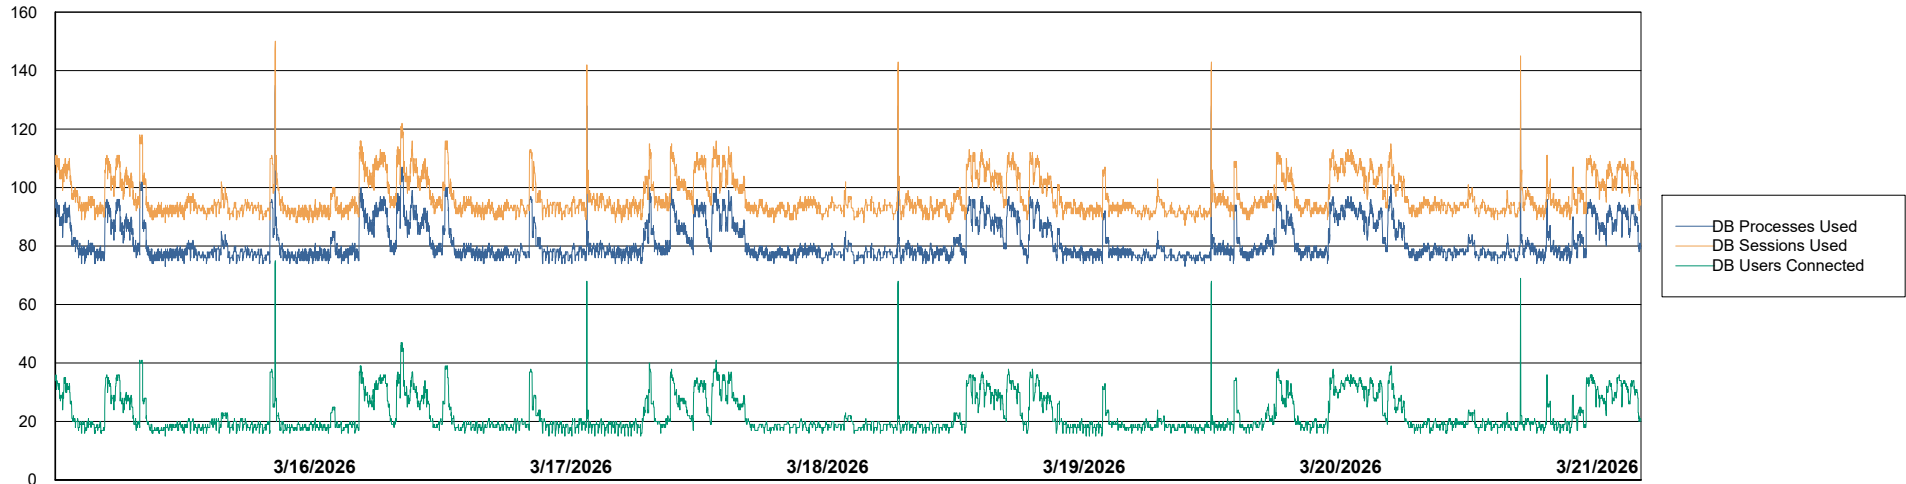

Database Performance CTR-BI-JED_ABS1