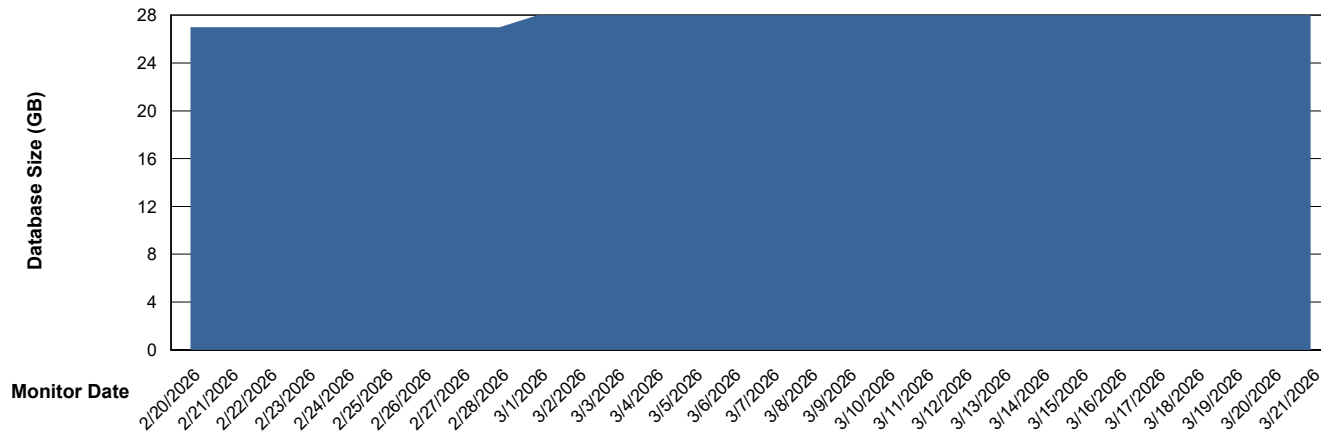

DATABASE SIZE CTR-DBS1-JED_PROD_ABS1

Database growth over last month