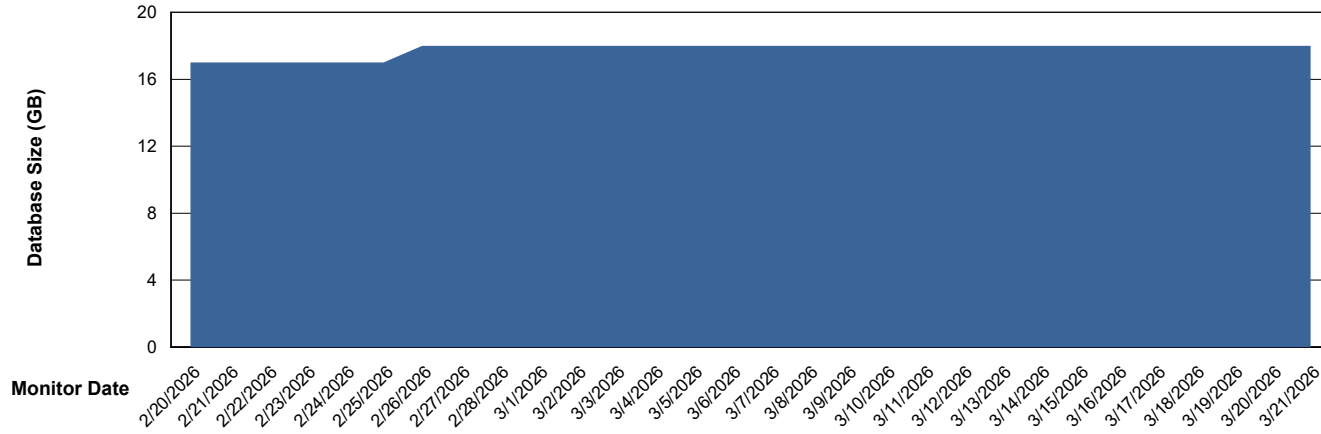

DATABASE SIZE CTR-BI-JED_ABS1

Database growth over last month