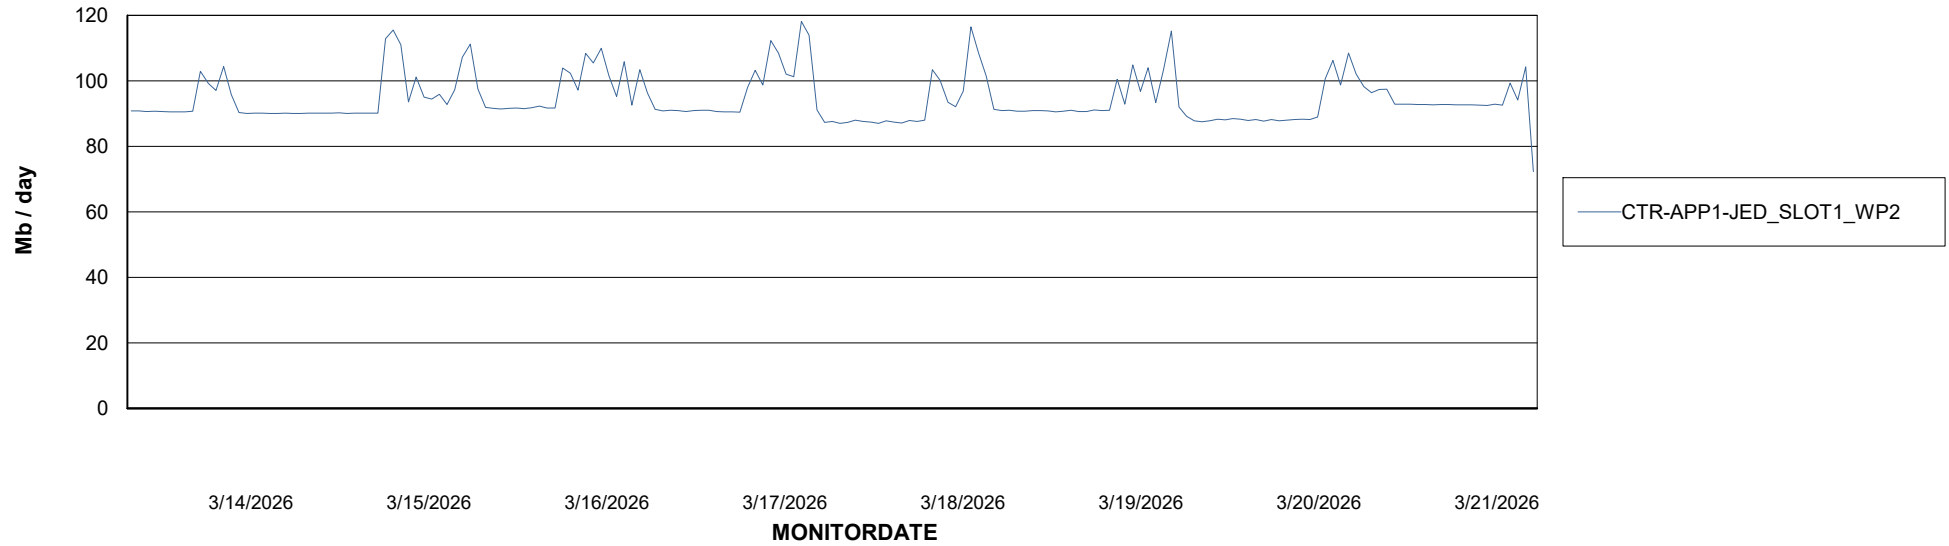

ABSSolute Web Component Services

Avg memory used per ABS Web component