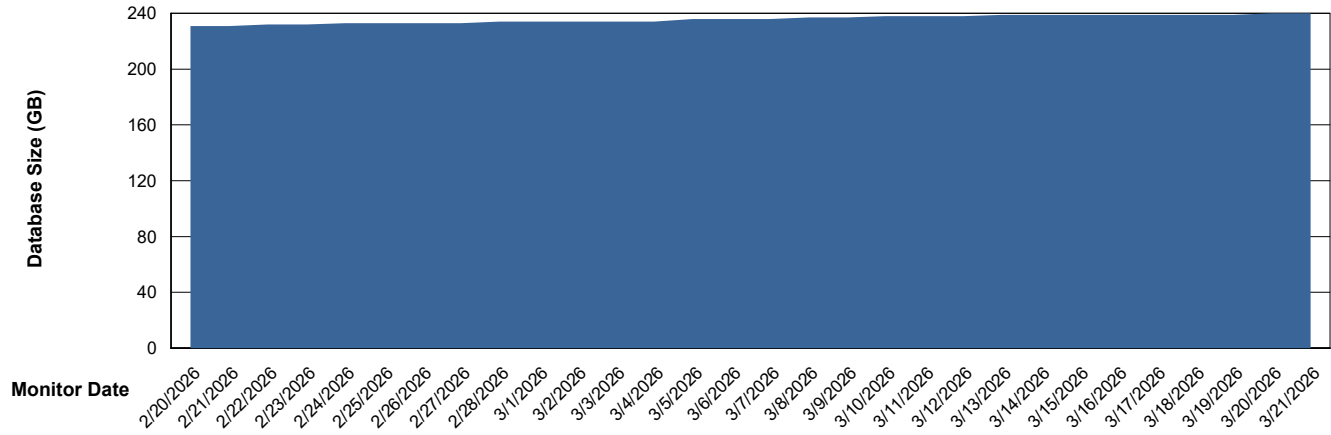

Weekly SLA Customer Report

Customer CLB OCI AMS Production
Database ID 196

Database Performance CLB-DBS2-AMS_PROD_HSBABS1

DB Processes Max 0
DB Processes Max 4
DB Processes Max 1,000

Weekly SLA Customer Report

Customer CLB OCI AMS Production
Database ID 196

DATABASE SIZE CLB-BI2-AMS_ABS1_DB

Database growth over last month

DATABASE SIZE CLB-DBS1-AMS_PROD_ABS1

Database growth over last month

Weekly SLA Customer Report