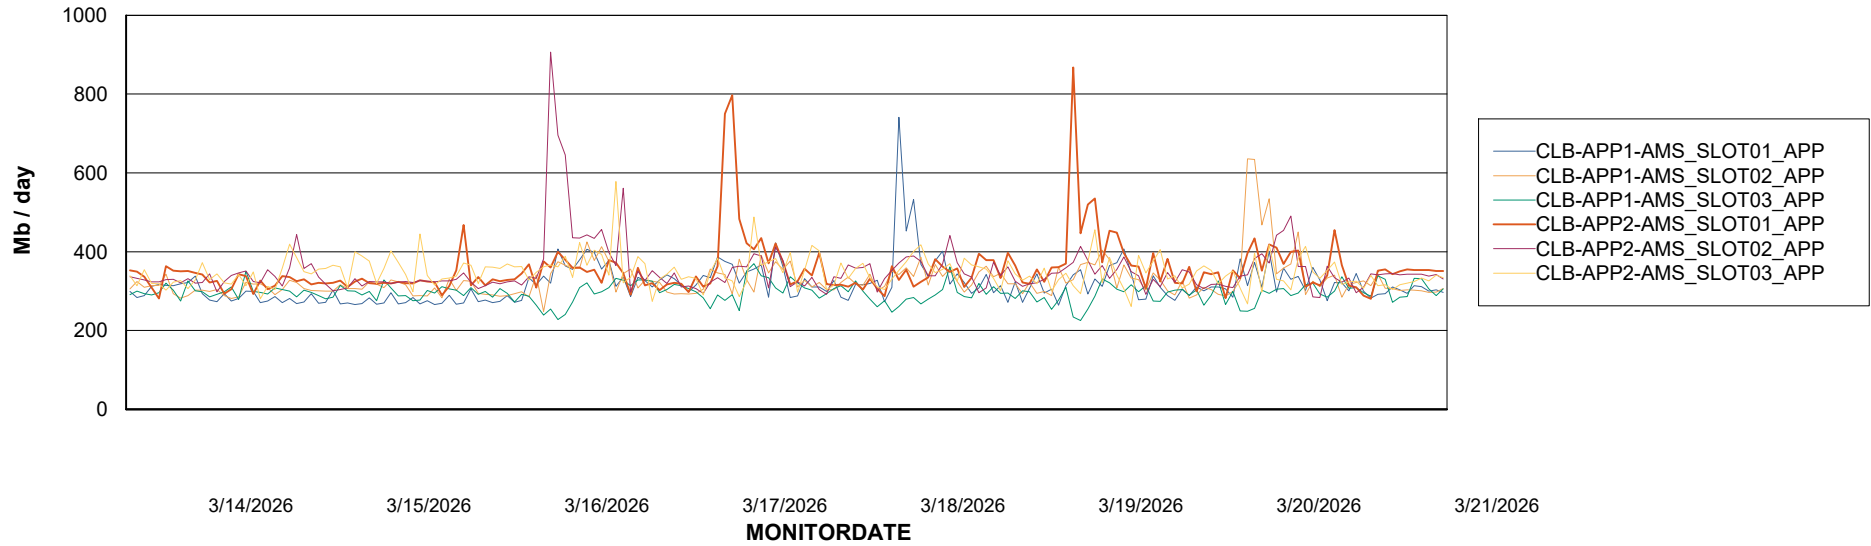

ABSSolute Application Server Services

Avg memory used per ABS Server Service