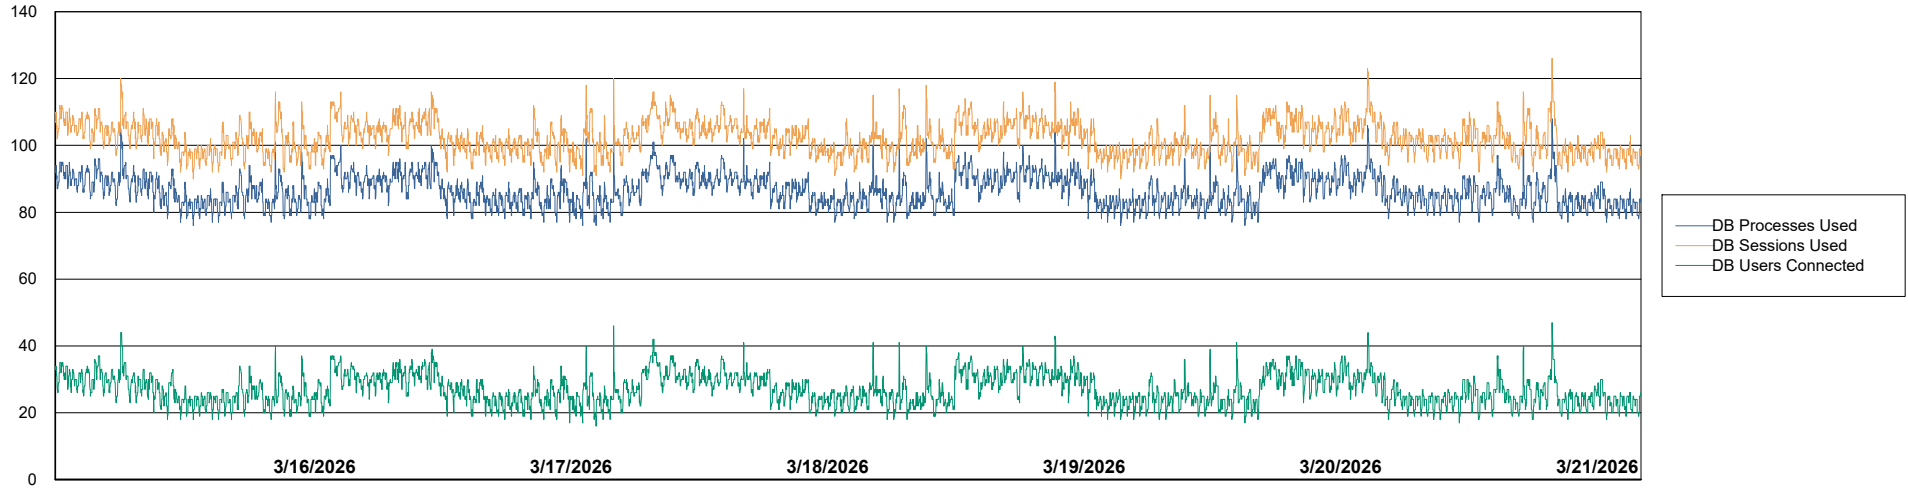

Database Performance CLB-BI2-AMS_ABS1_DB