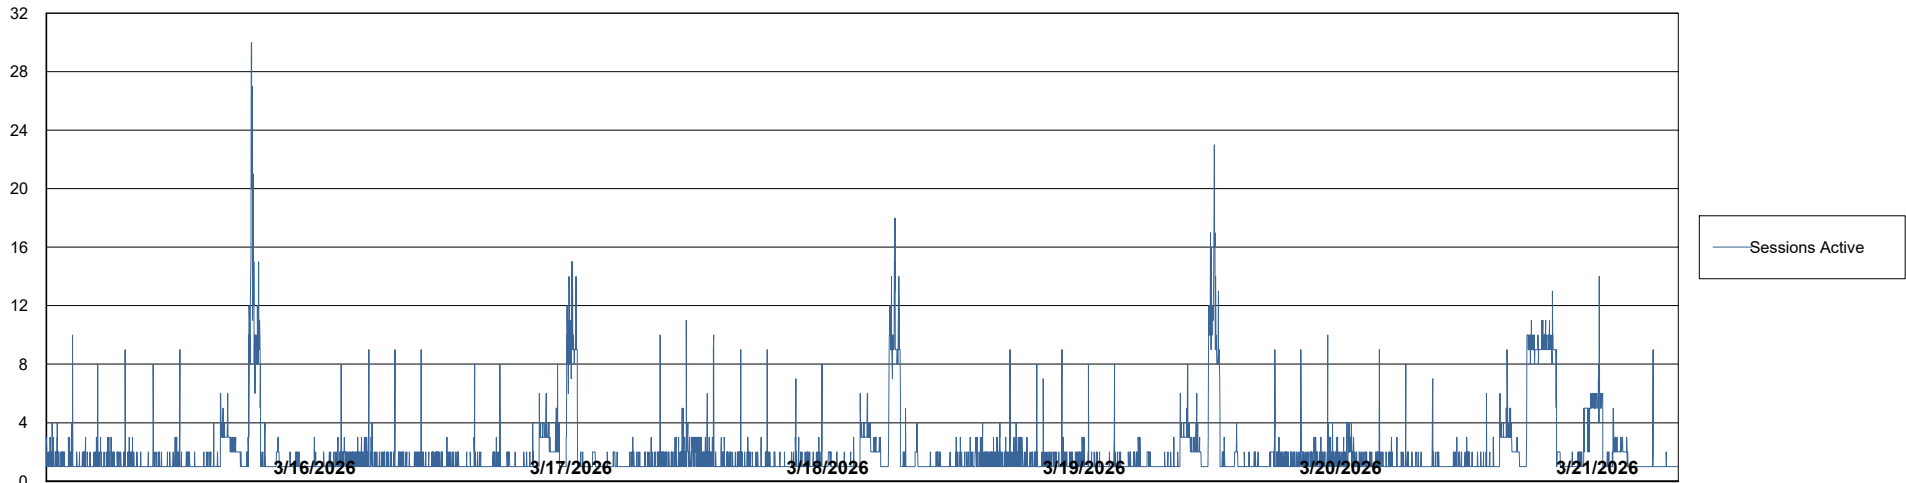

Weekly SLA Customer Report

Customer CLB OCI AMS Production
Database ID 196

Database Performance CLB-BI2-AMS_ABS1_DB

Weekly SLA Customer Report

Customer: CLB OCI AMS Production
Database ID: 196

Database Performance: CLB-DBS1-AMS_PROD_ABS1