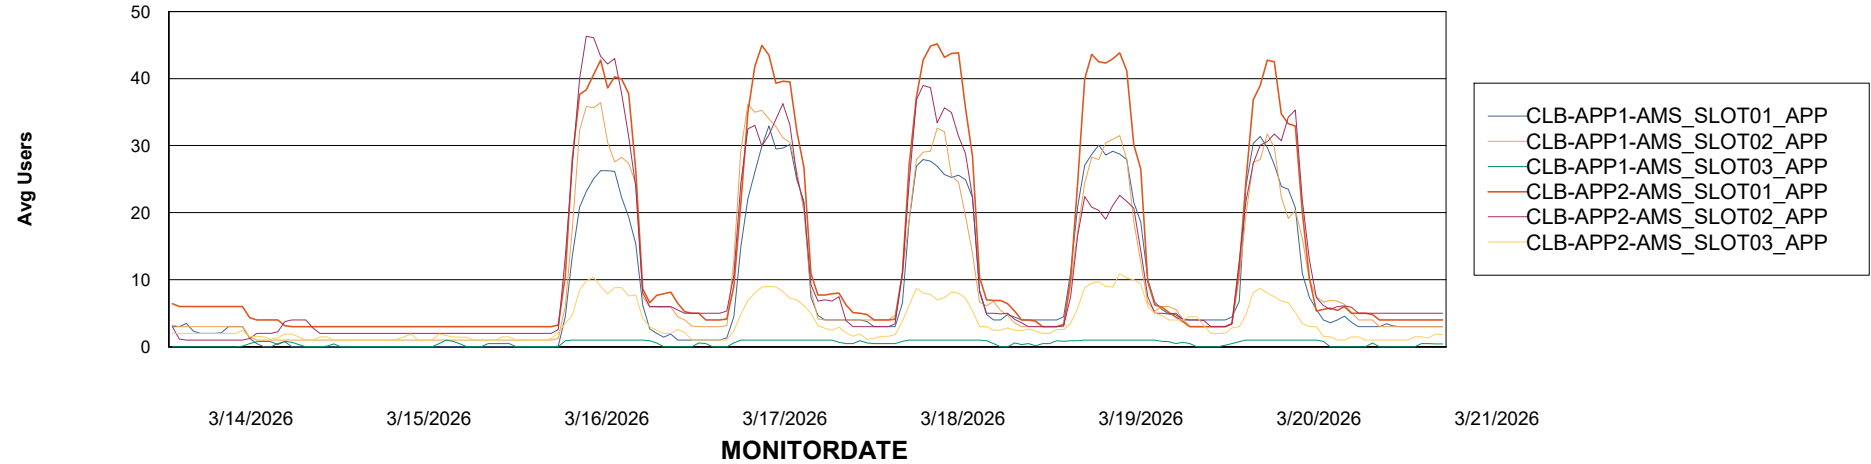

Avg users per day per ABS server