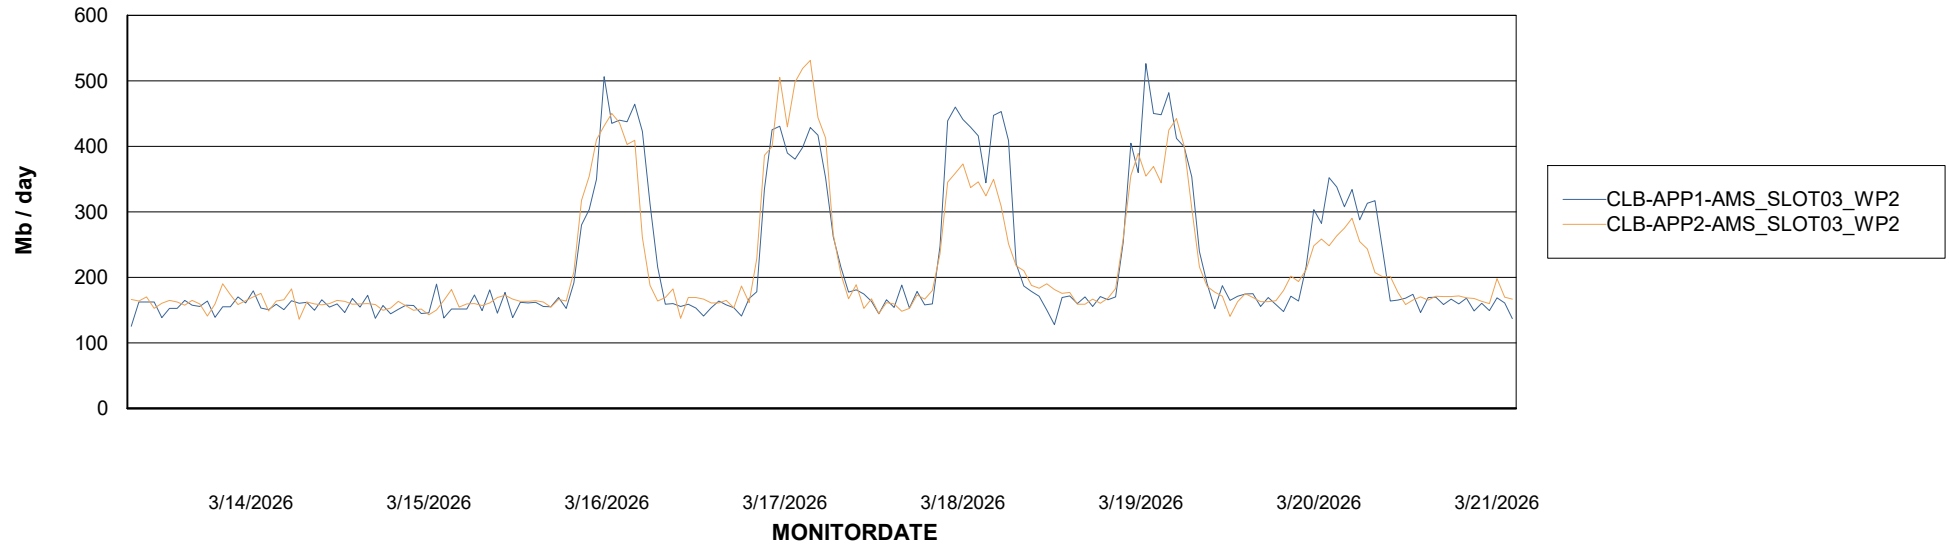

ABSSolute Web Component Services

Avg memory used per ABS Web component