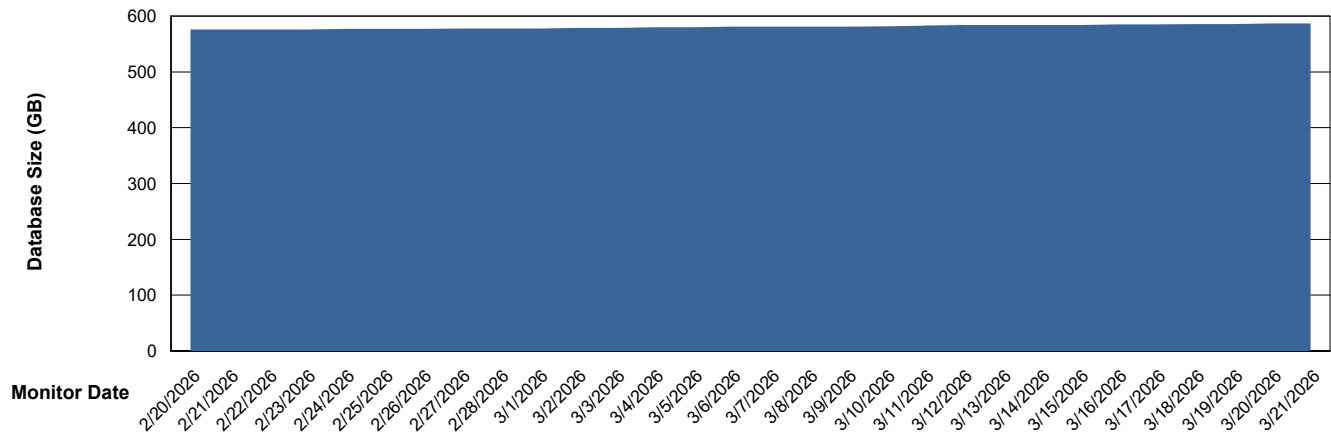

Customer CLB OCI AMS Production
Database ID 196

DATABASE SIZE CLB-BI2-AMS_ABS1_DB

Database growth over last month

DATABASE SIZE CLB-DBS1-AMS_PROD_ABS1

Database growth over last month

Weekly SLA Customer Report