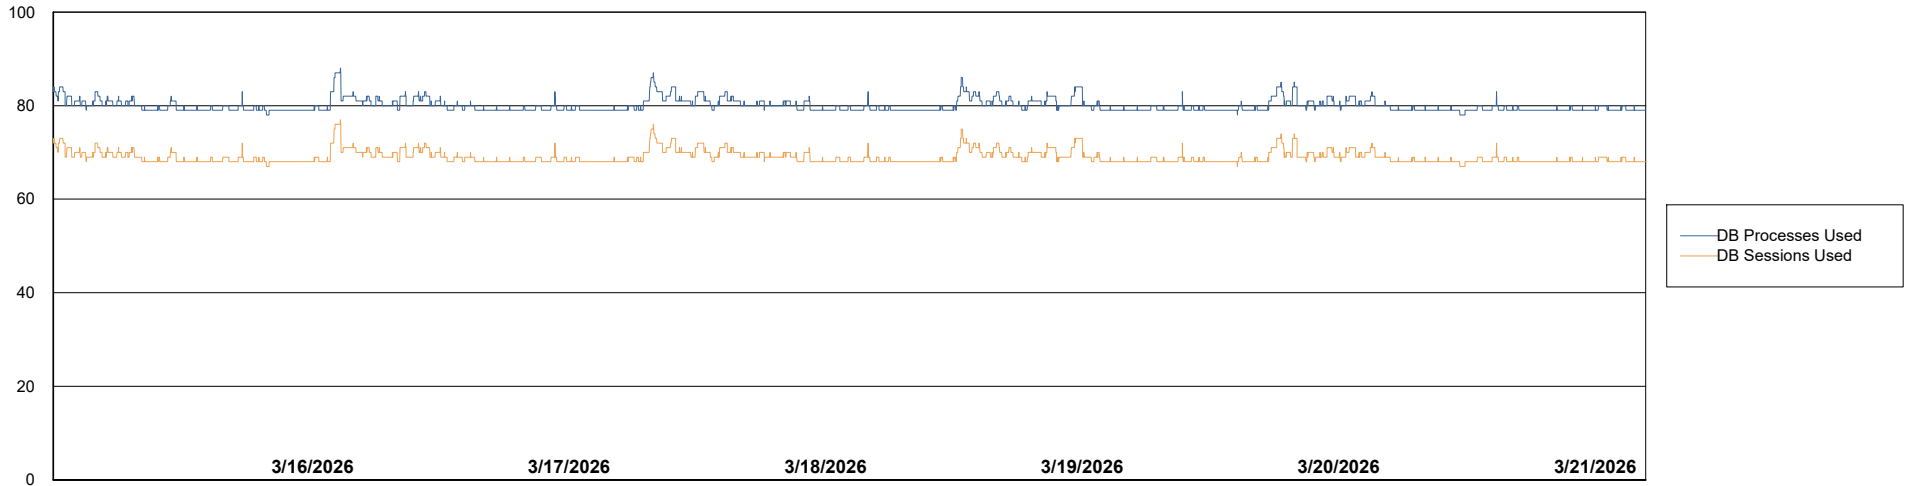

Database Performance   CLB-DBS2-AMS_PROD_HSBABS1

DB Processes Max   0
DB Processes Max   4
DB Processes Max   1,000