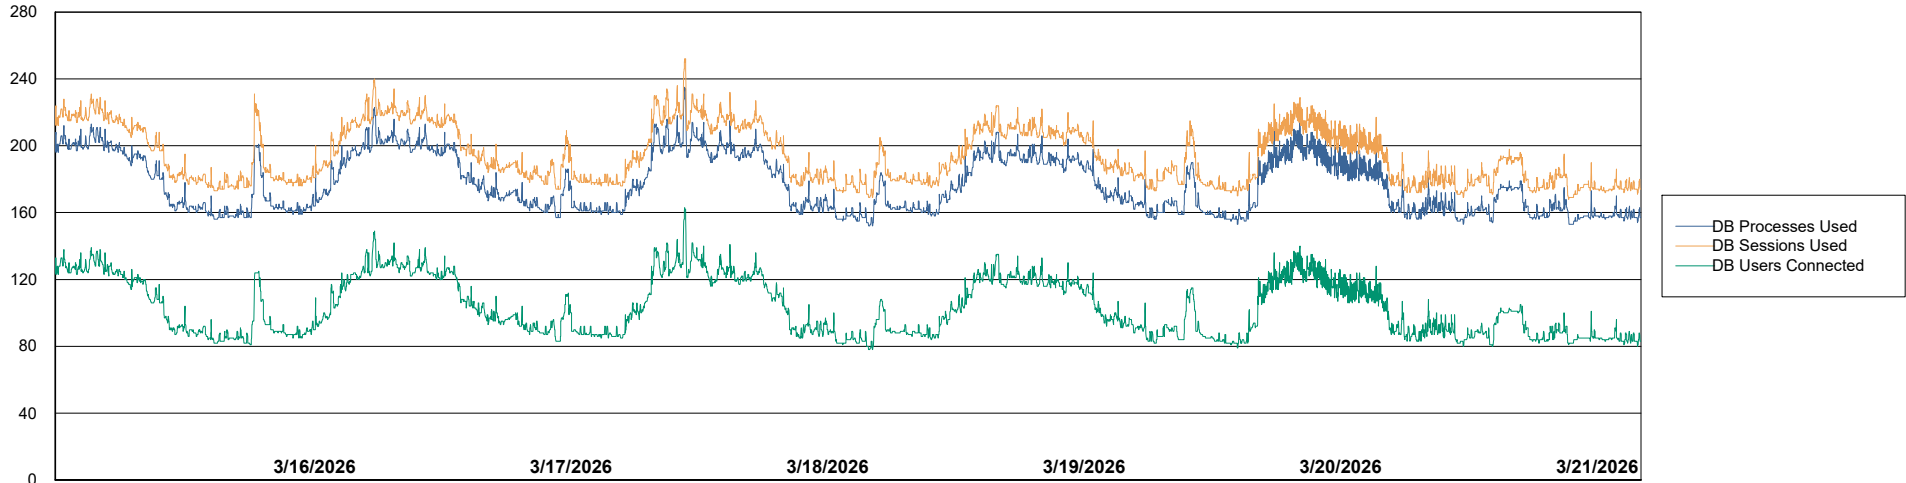

Weekly SLA Customer Report

Customer CLB OCI AMS Production
Database ID 196

Database Performance CLB-BI2-AMS_ABS1_DB

Weekly SLA Customer Report

Customer: CLB OCI AMS Production
Database ID: 196

Database Performance: CLB-DBS1-AMS_PROD_ABS1