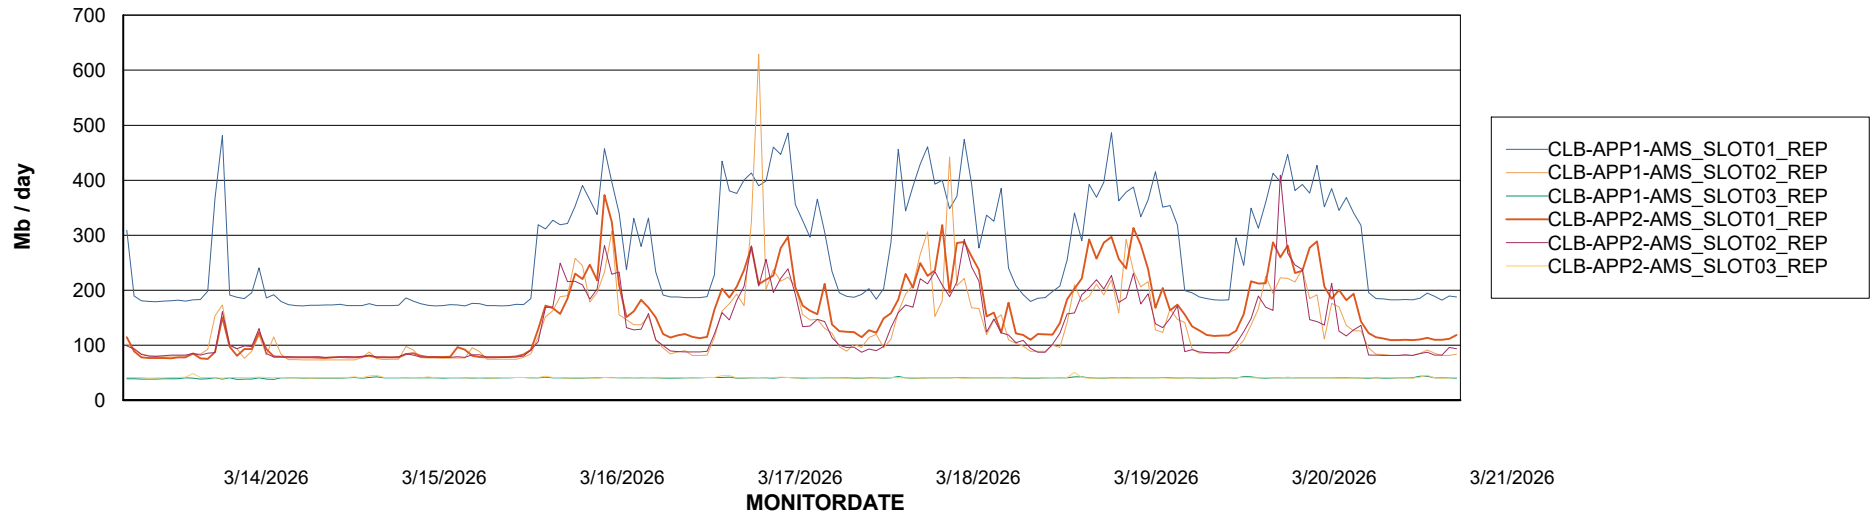

Avg memory used per ABS Server Service

Avg users per day per ABS server

Weekly SLA Customer Report

Customer: CLB OCI AMS Production
Database ID: 196

ABSSolute Application ReportServer Services

Avg memory used per ReportServer Service