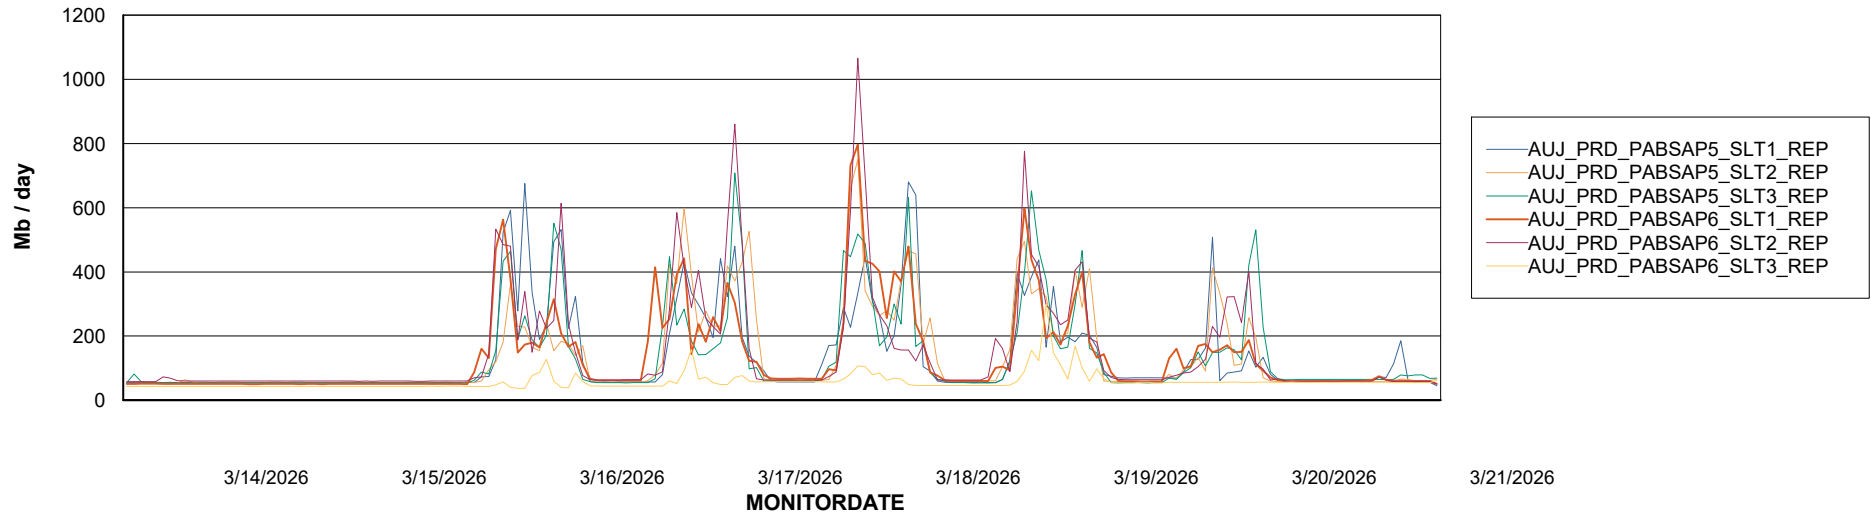

ABSSolute Application ReportServer Services

Avg memory used per ReportServer Service