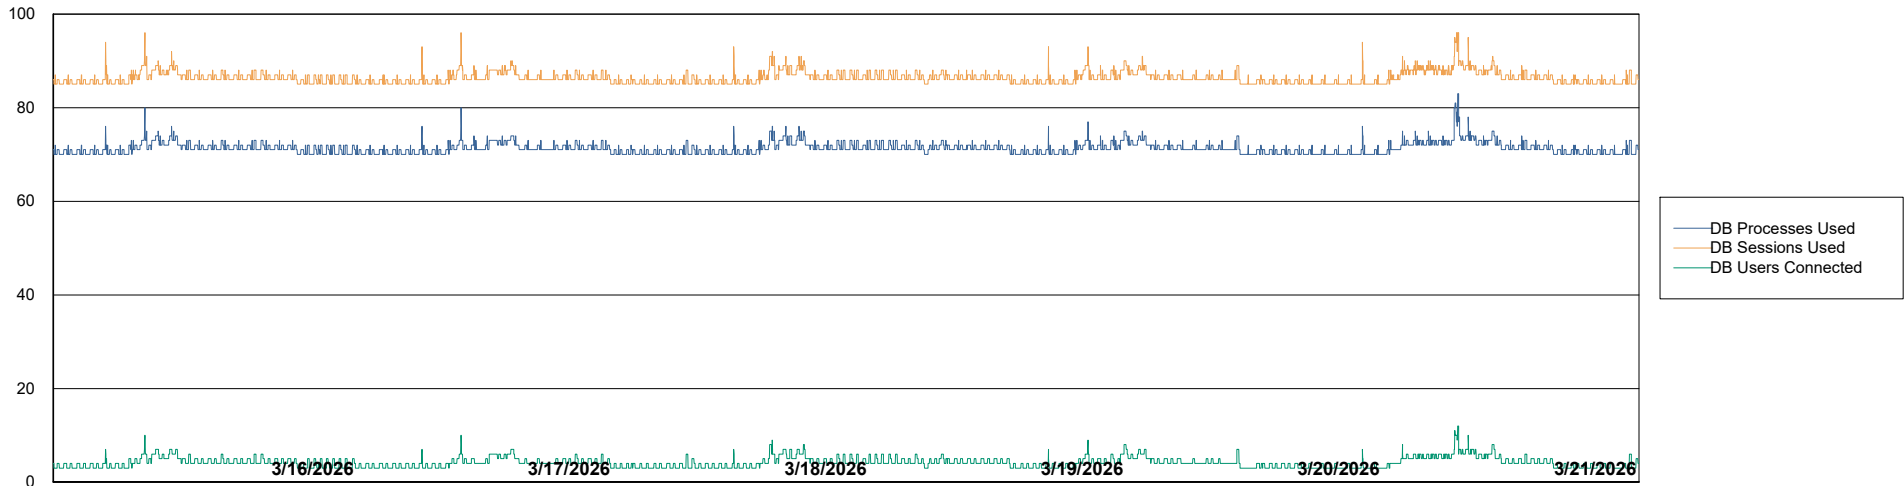

Weekly SLA Customer Report

Customer AUJ_Production
Database ID 41

Database Performance AUJ_ABSEM3_DB

Weekly SLA Customer Report

Customer AUJ_Production
Database ID 41

Database Performance AUJ_BI3_DB

Weekly SLA Customer Report