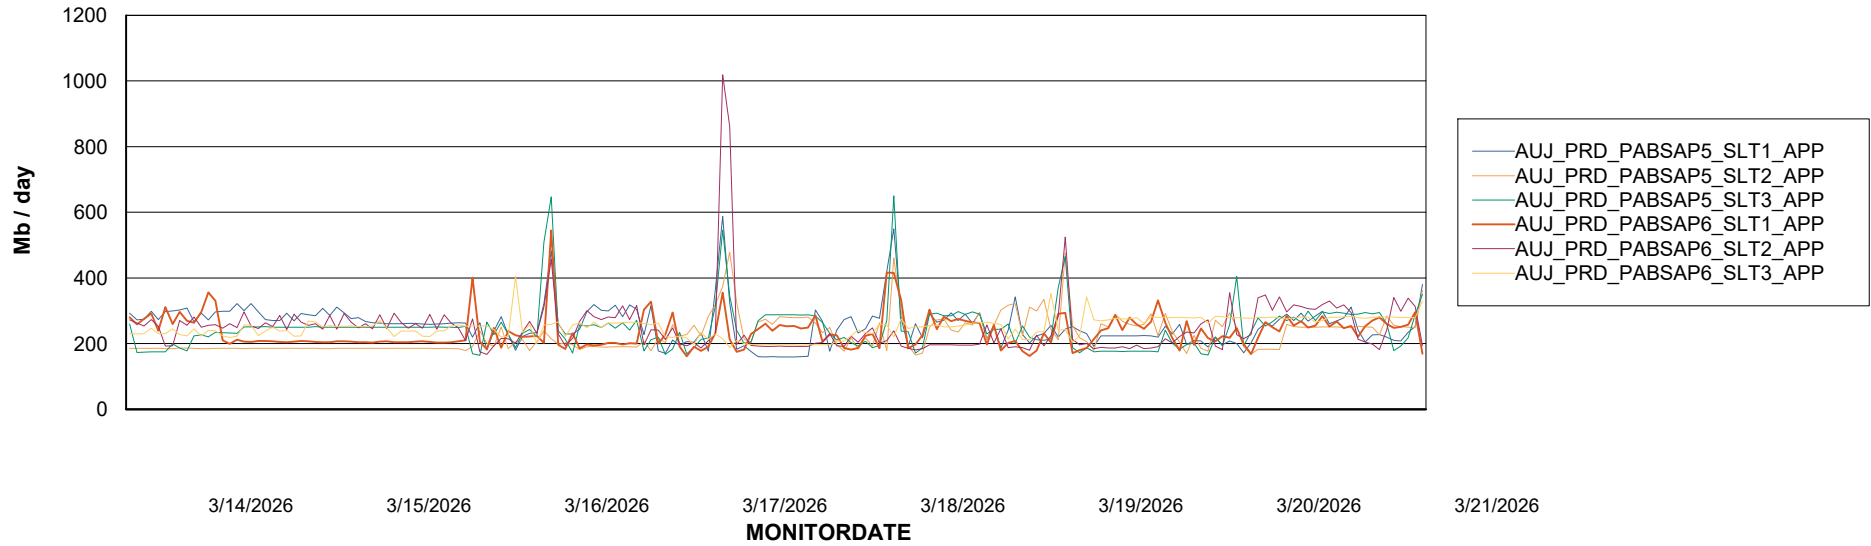

ABSSolute Application Server Services

Avg memory used per ABS Server Service