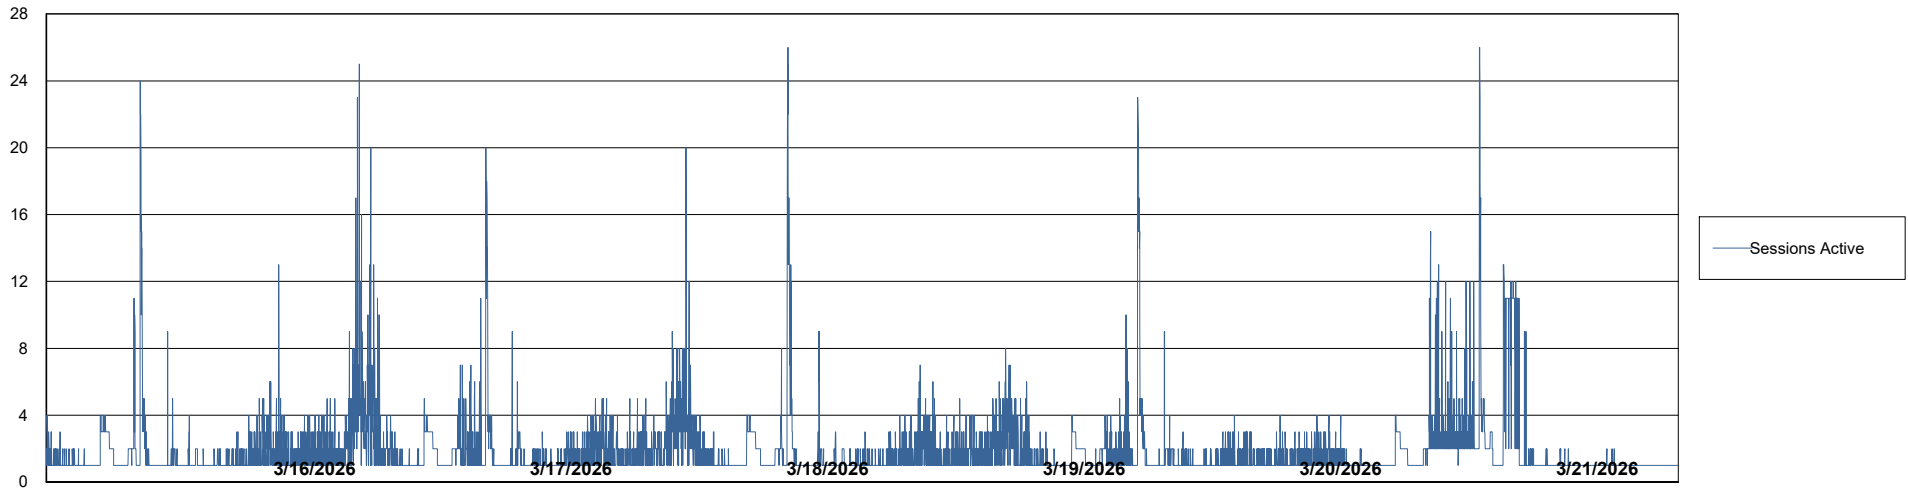

Database Performance AUJ_DB3_Primary