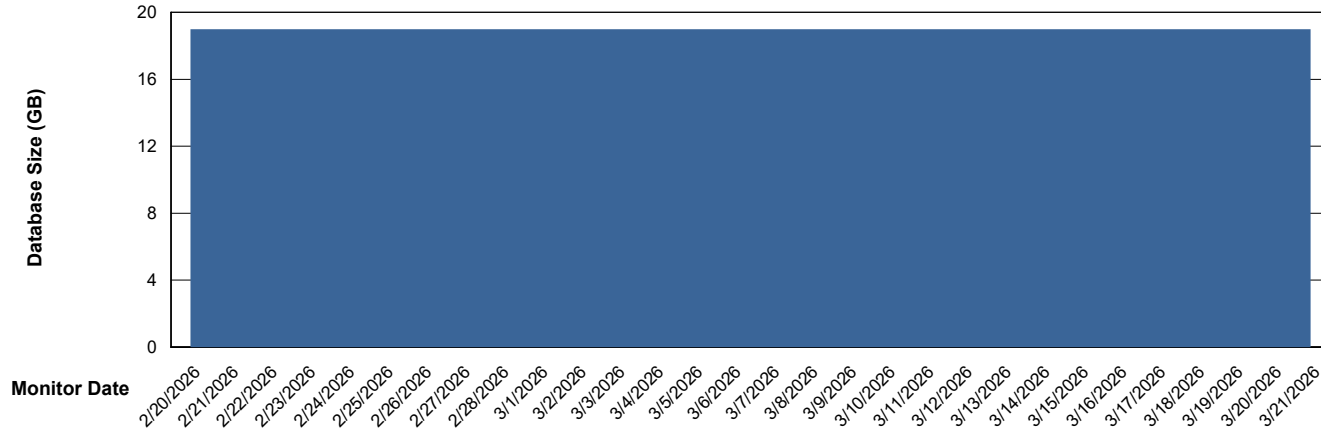

Customer AUJ_Production
Database ID 41

Database Performance AUJ_DB3_Primary

Weekly SLA Customer Report

Customer AUJ_Production
Database ID 41

DATABASE SIZE AUJ_ABSEM3_DB

Database growth over last month

DATABASE SIZE AUJ_BI3_DB

Database growth over last month

Weekly SLA Customer Report

Customer AUJ_Production
Database ID 41

DATABASE SIZE AUJ_DB3_Primary

Database growth over last month

Weekly SLA Customer Report

Customer AUJ_Production
Database ID 41