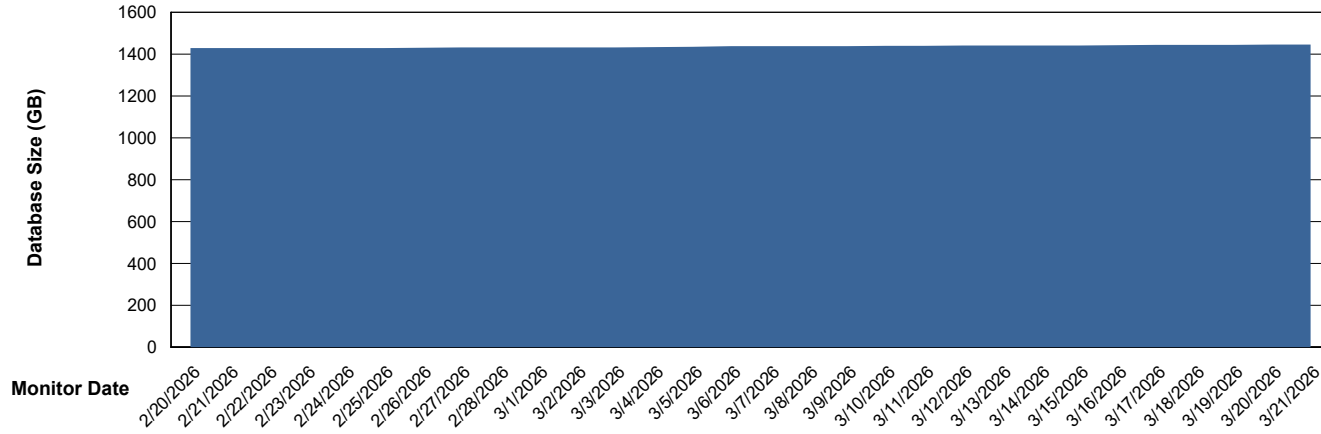

Database growth over last month

Weekly SLA Customer Report

Customer AUJ_Production
Database ID 41

DATABASE SIZE AUJ_DB3_Primary

Database growth over last month

Weekly SLA Customer Report

Customer AUJ_Production
Database ID 41