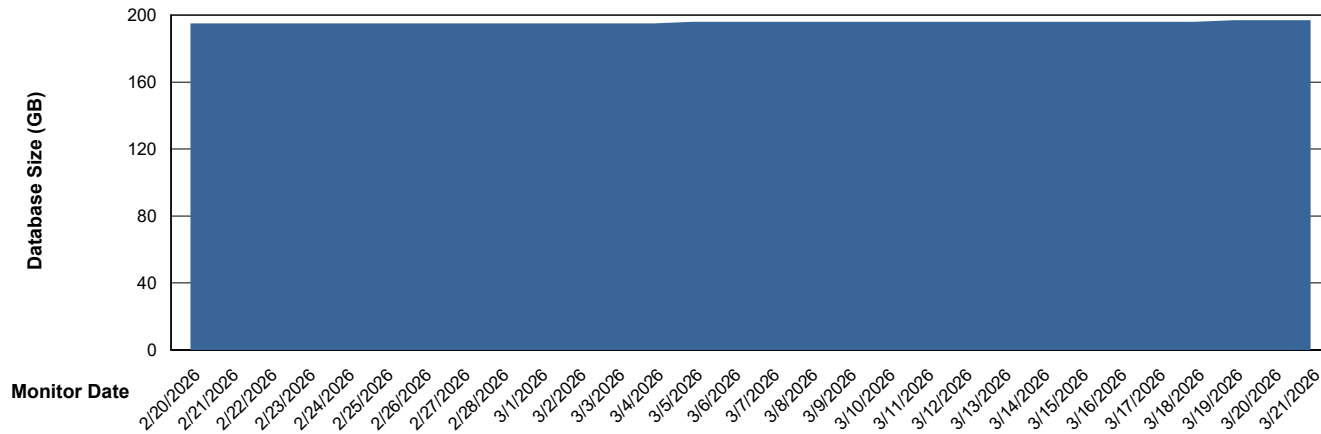

Customer AUJ_Production
Database ID 41

Database Performance AUJ_DB3_Primary

Weekly SLA Customer Report

Customer AUJ_Production
Database ID 41

DATABASE SIZE AUJ_ABSEM3_DB

Database growth over last month

DATABASE SIZE AUJ_BI3_DB

Database growth over last month

Weekly SLA Customer Report

Customer AUJ_Production
Database ID 41

DATABASE SIZE AUJ_DB3_Primary

Database growth over last month

Weekly SLA Customer Report

Customer AUJ_Production
Database ID 41