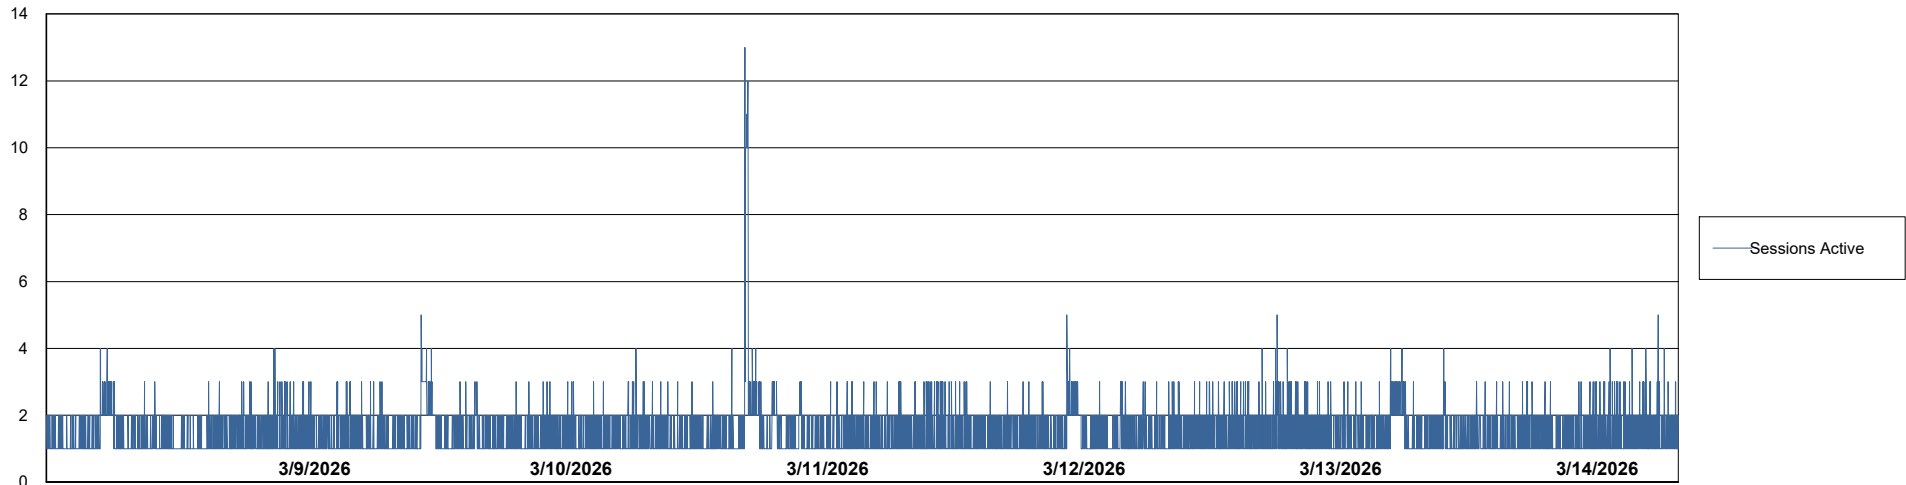

Weekly SLA Customer Report

Customer XMX Production (24/7)
Database ID 146

Harddisk Usage XMX_PROD_ABSDST

	Free disk space on C: (%)	Total disk space on C: (Gb)	Used disk space on C: (Gb)
3/14/2026	19	100	81
3/13/2026	19	100	81
3/12/2026	19	100	81
3/11/2026	19	100	81
3/10/2026	20	100	80
3/9/2026	20	100	80
3/8/2026	20	100	80

Weekly SLA Customer Report

Customer XMX Production (24/7)
Database ID 146

Database Performance XMX_PROD_ABSDB01_PRDB_ABS1

Weekly SLA Customer Report

Customer XMX Production (24/7)
Database ID 146

Database Performance XMX_PROD_ABSDB02_SBDB_HSBABS1