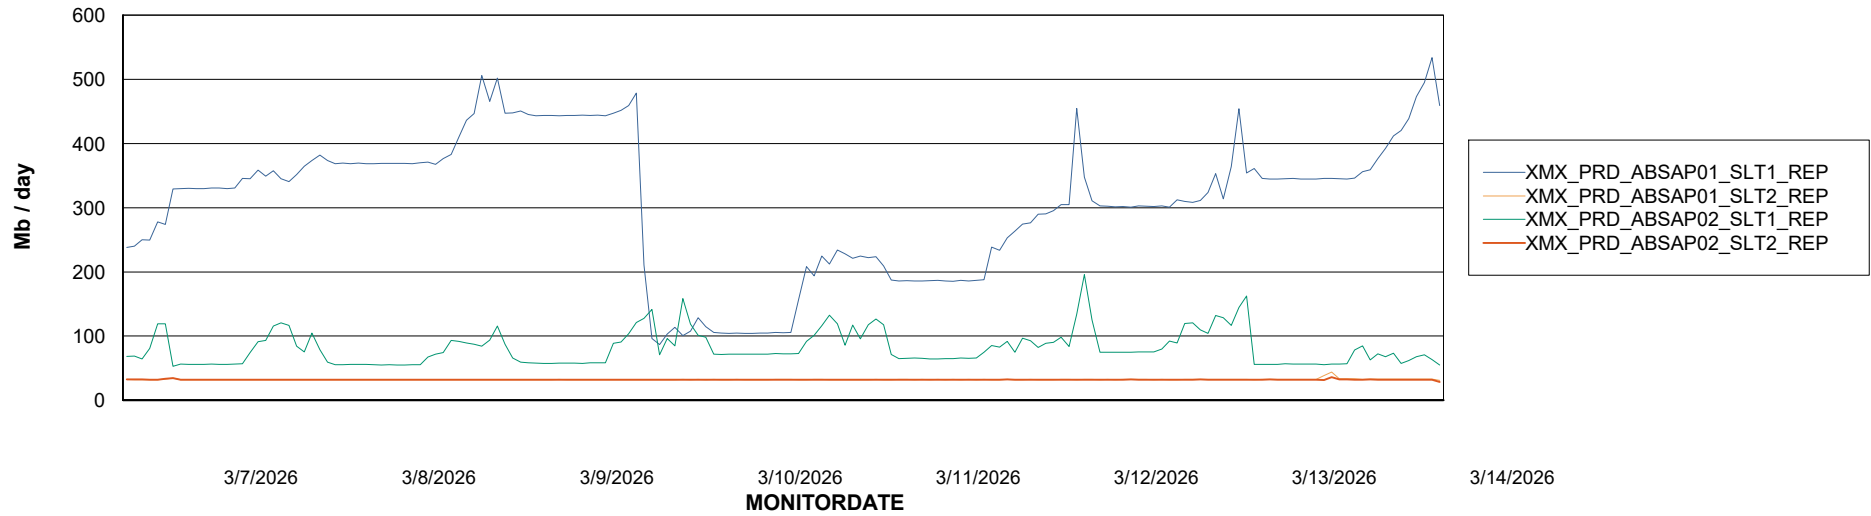

ABSSolute Application ReportServer Services

Avg memory used per ReportServer Service