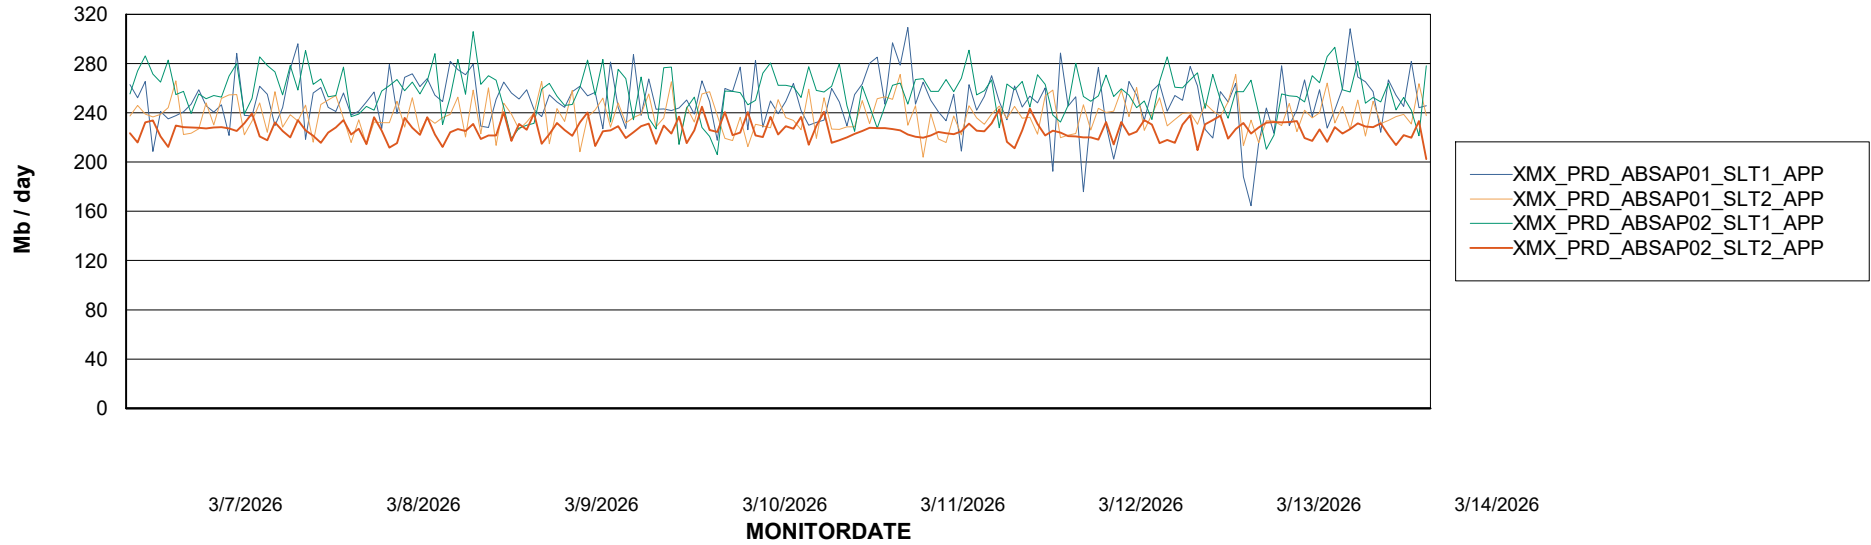

ABSSolute Application Server Services

Avg memory used per ABS Server Service