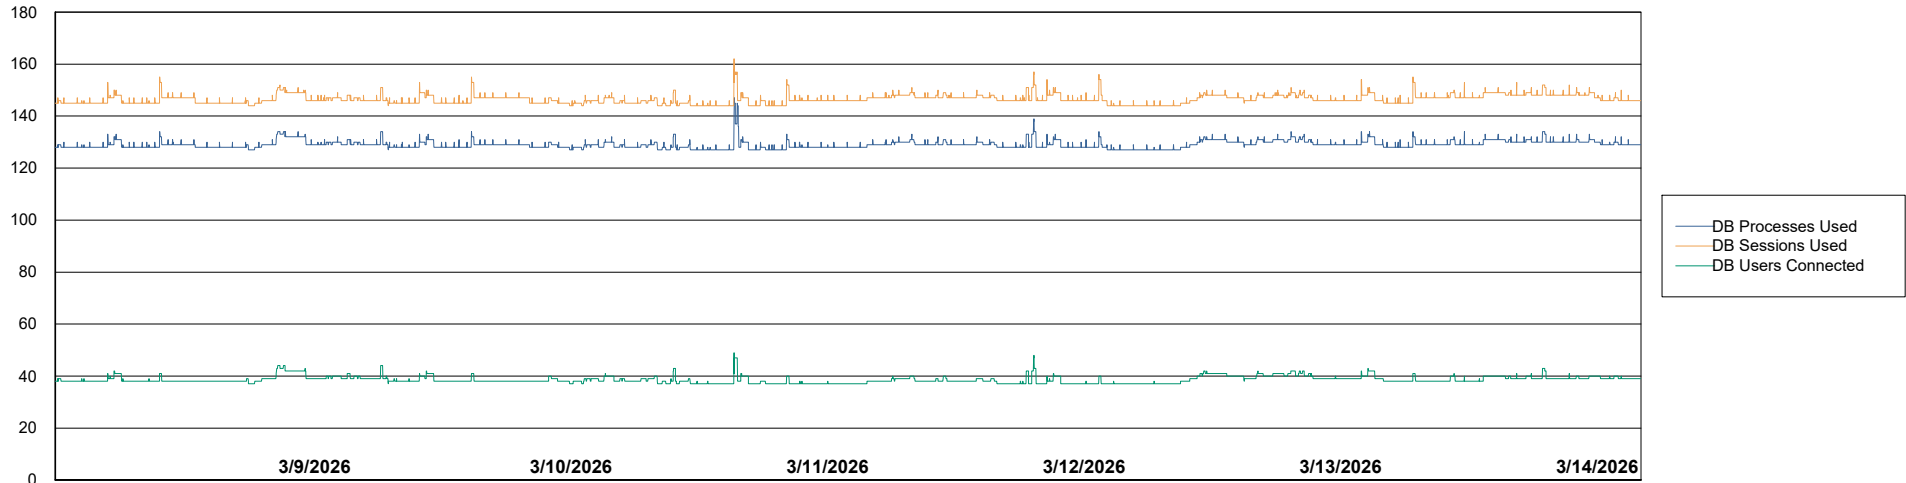

Weekly SLA Customer Report

Customer XMX Production (24/7)
Database ID 146

Harddisk Usage XMX_PROD_ABSDST

	Free disk space on C: (%)	Total disk space on C: (Gb)	Used disk space on C: (Gb)
3/14/2026	19	100	81
3/13/2026	19	100	81
3/12/2026	19	100	81
3/11/2026	19	100	81
3/10/2026	20	100	80
3/9/2026	20	100	80
3/8/2026	20	100	80

Weekly SLA Customer Report

Customer XMX Production (24/7)
Database ID 146

Database Performance XMX_PROD_ABSDB01_PRDB_ABS1

Weekly SLA Customer Report

Customer XMX Production (24/7)
Database ID 146

Database Performance XMX_PROD_ABSDB02_SBDB_HSBABS1