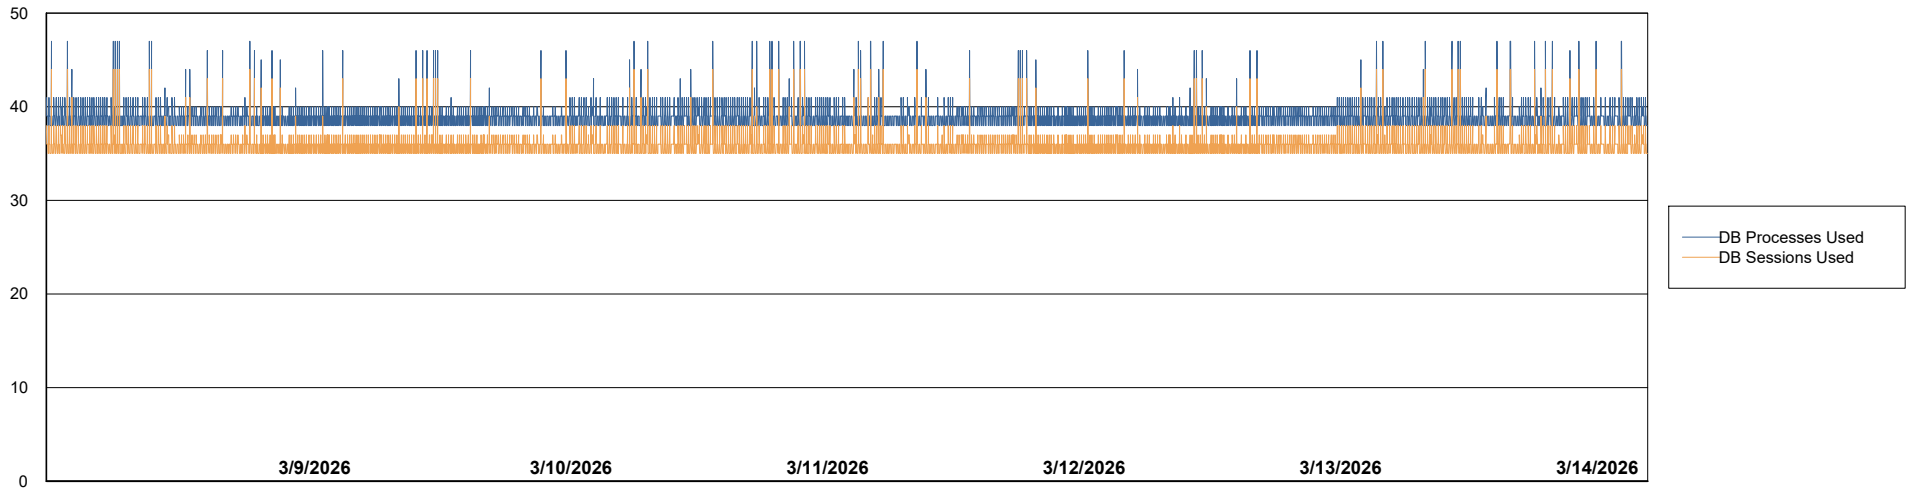

Database Performance VOS_PRD_ABSORA2-2022_HSBABS1

DB Processes Max 1,000