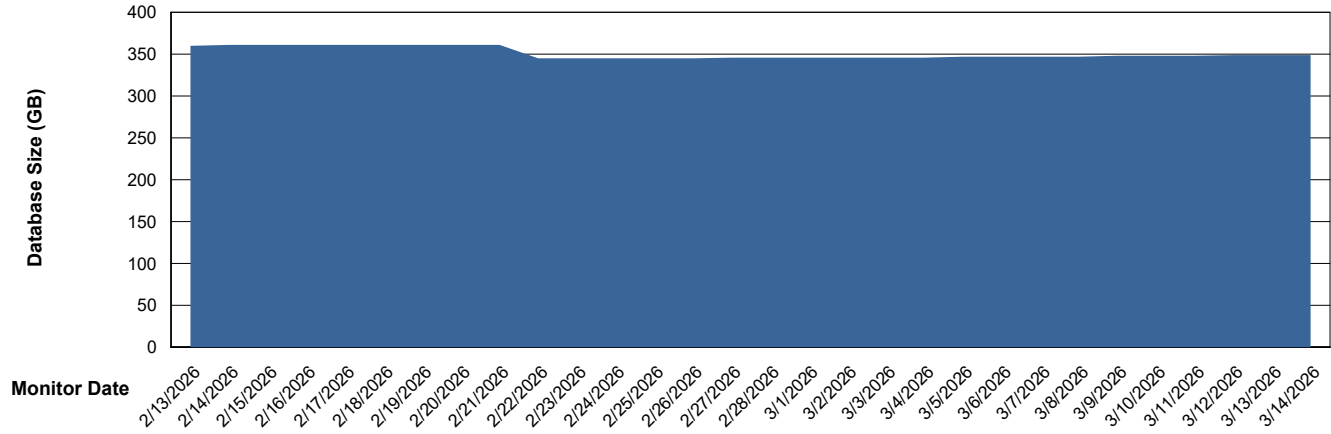

Database growth over last month