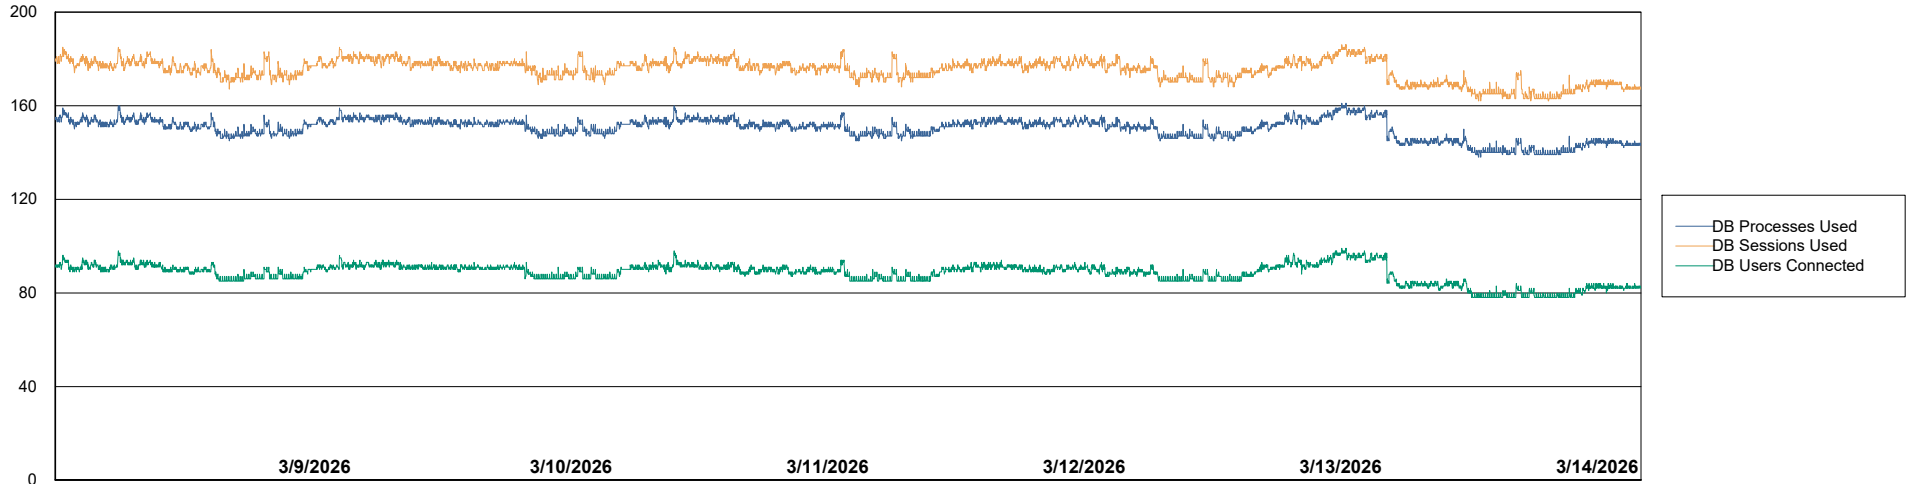

Database Performance VOS_PRD_ABSORA1-2022_ABS1