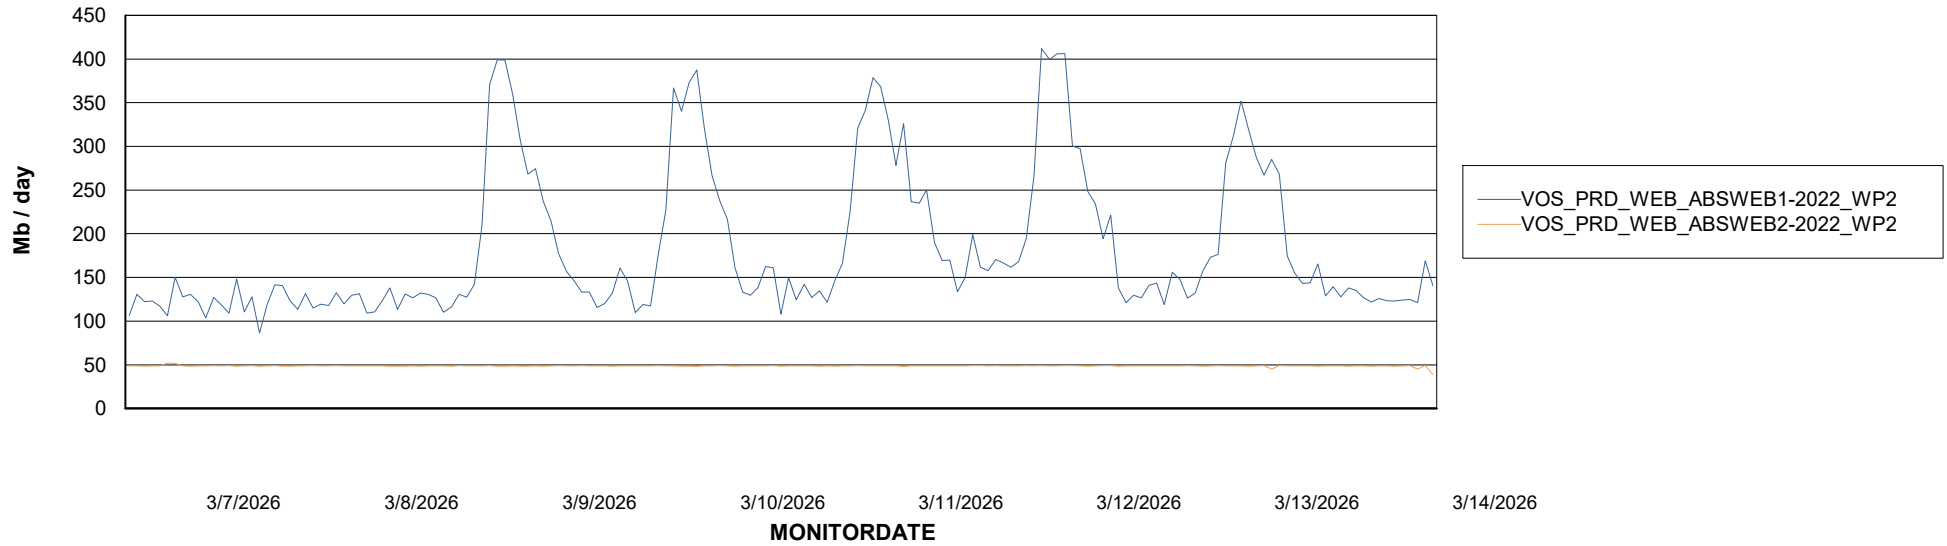

ABSSolute Application ReportServer Services

Avg memory used per ReportServer Service

Weekly SLA Customer Report

Customer VOS_Production
Database ID 143

ABSSolute Web Component Services

Avg memory used per ABS Web component