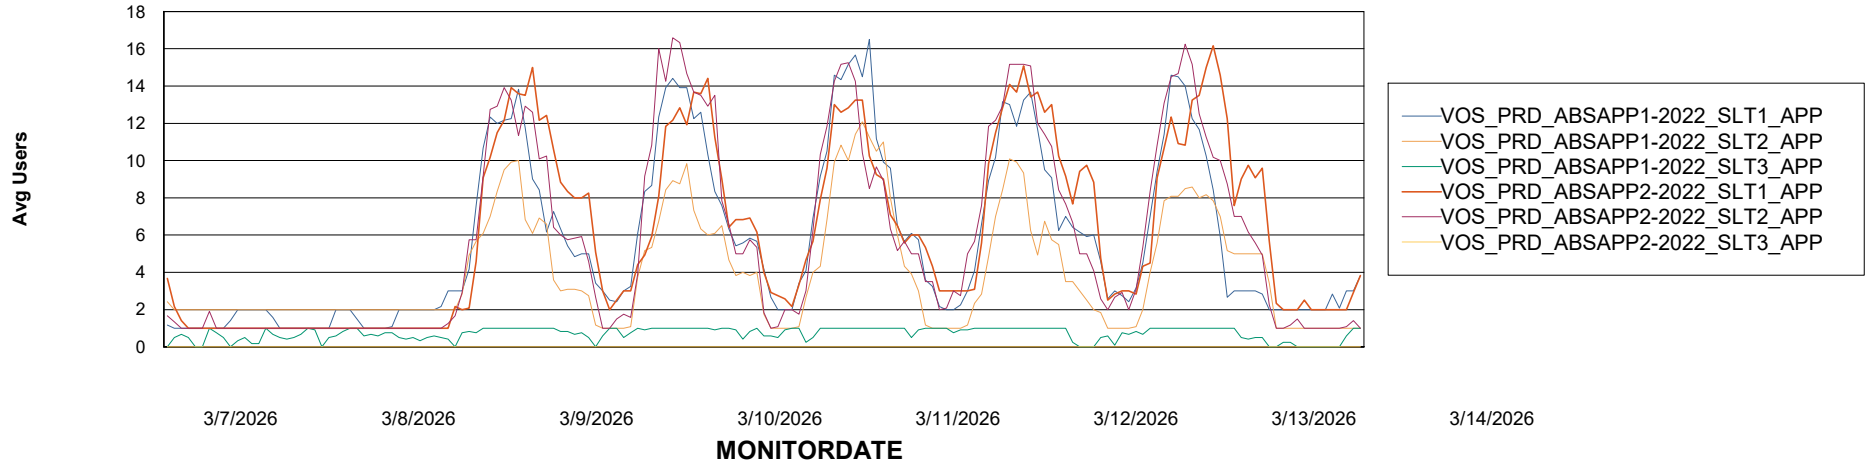

Weekly SLA Customer Report

Customer VOS_Production
Database ID 143

ABSSolute Application Server Services

Avg memory used per ABS Server Service

Avg users per day per ABS server

Weekly SLA Customer Report

Customer VOS_Production
Database ID 143