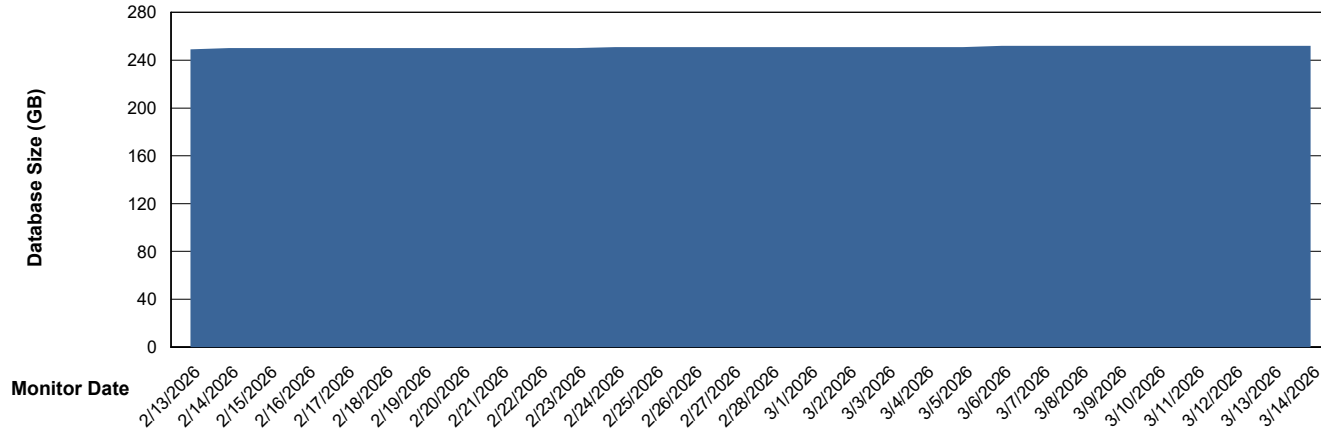

DB Processes Max 1,000

Weekly SLA Customer Report

Customer VOS_Production
Database ID 143

DATABASE SIZE VOS_PRD_ABSBI-2018_ABS1

Database growth over last month

DATABASE SIZE VOS_PRD_ABSBI-2025_ABS1

Database growth over last month