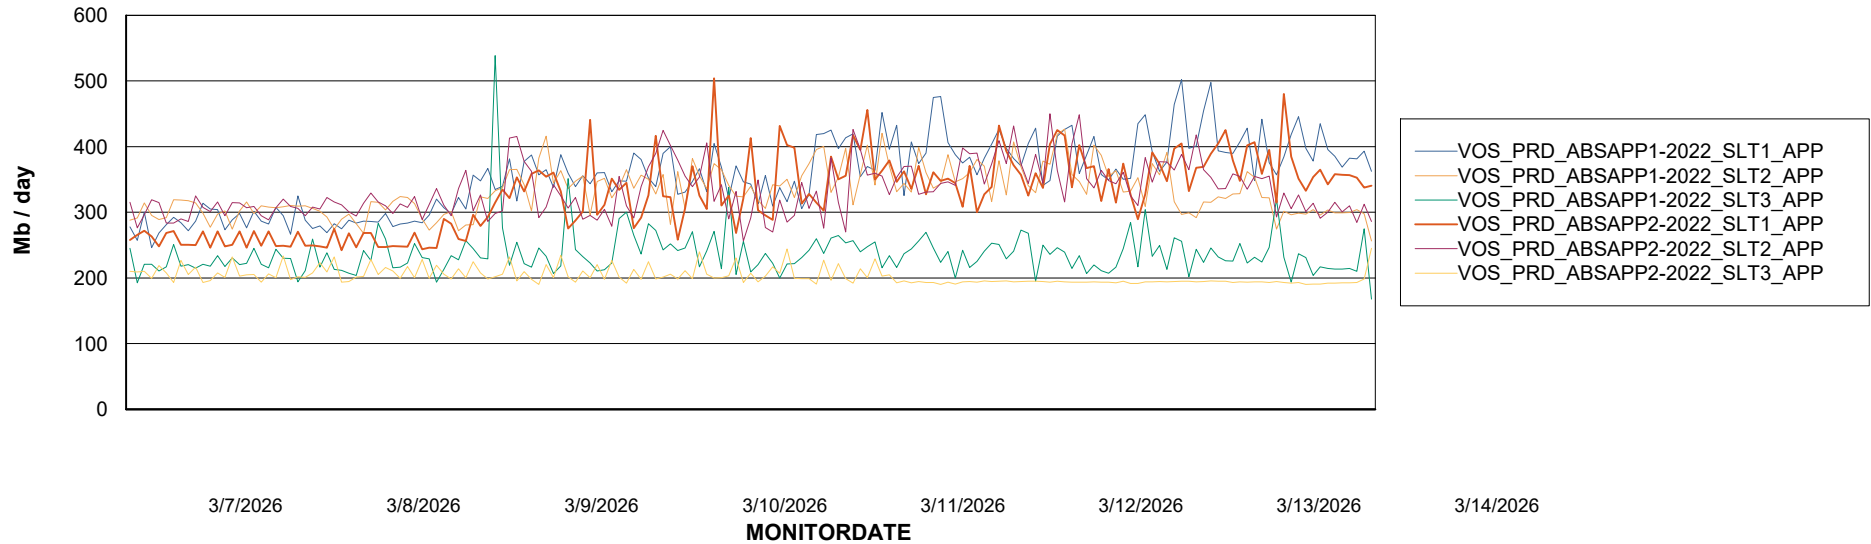

ABSSolute Application Server Services

Avg memory used per ABS Server Service