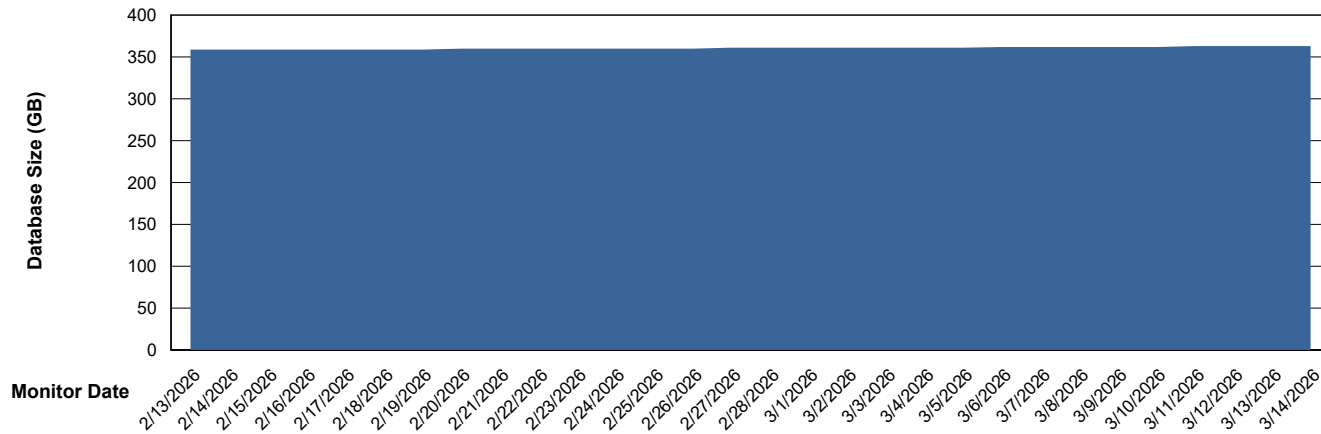

DB Processes Max 1,000

Weekly SLA Customer Report

Customer VOS_Production
Database ID 143

DATABASE SIZE VOS_PRD_ABSBI-2018_ABS1

Database growth over last month

DATABASE SIZE VOS_PRD_ABSBI-2025_ABS1

Database growth over last month