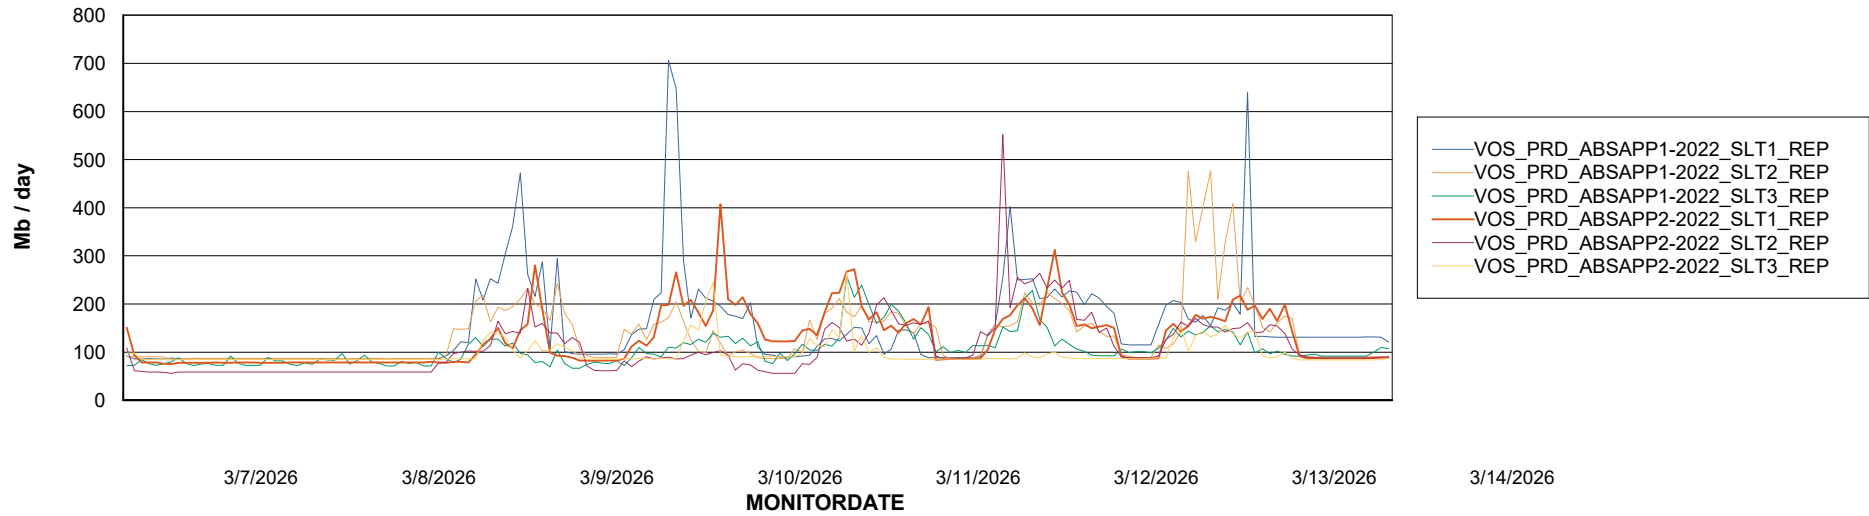

ABSSolute Application ReportServer Services

Avg memory used per ReportServer Service