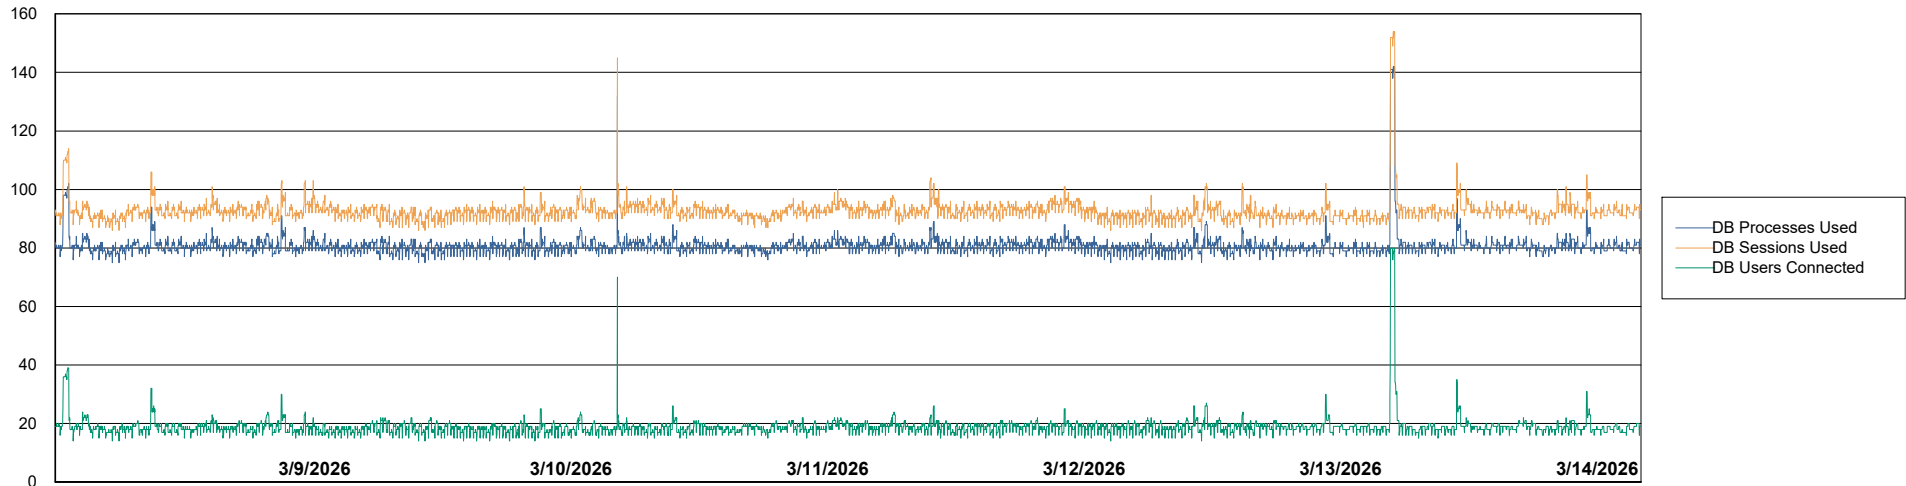

Weekly SLA Customer Report

Customer VOS_Production
Database ID 143

Database Performance VOS_PRD_ABSBI-2018_ABS1

Weekly SLA Customer Report

Customer VOS_Production
Database ID 143

Database Performance VOS_PRD_ABSBI-2025_ABS1