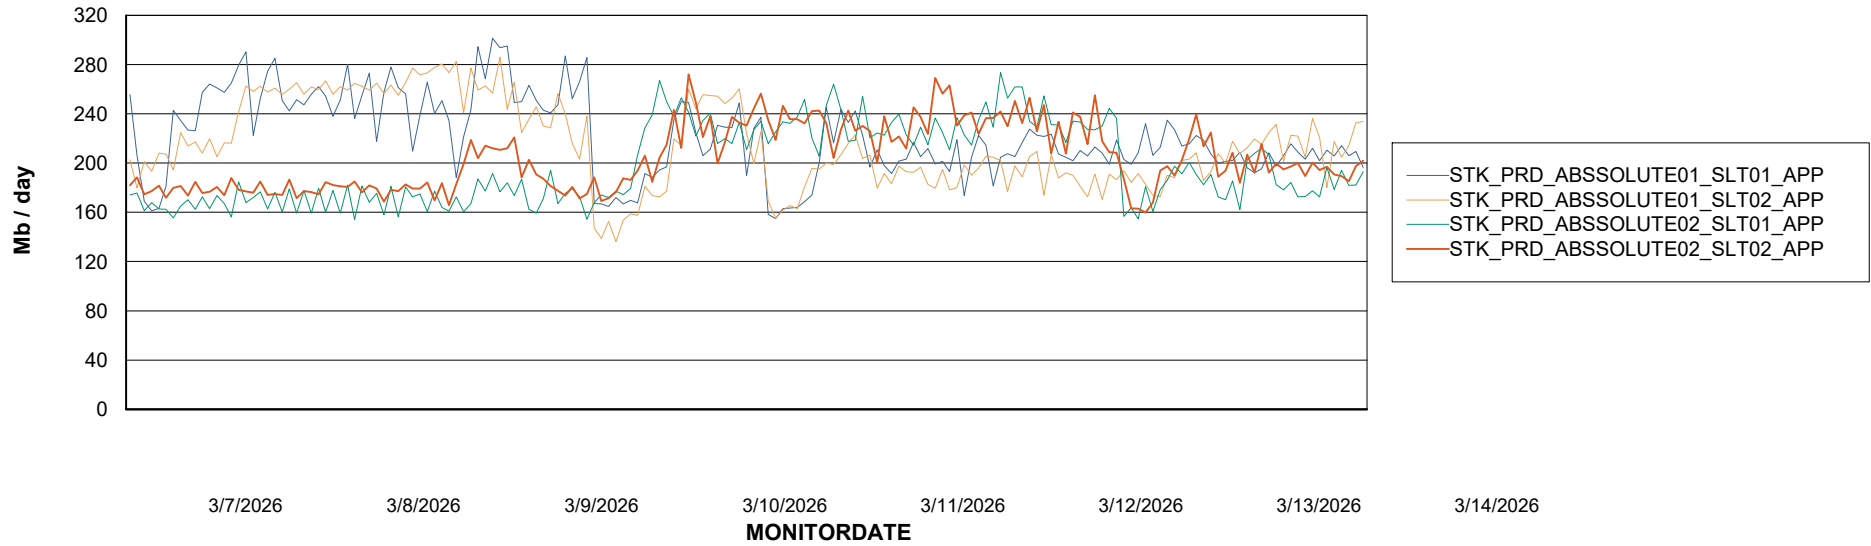

ABSSolute Application Server Services

Avg memory used per ABS Server Service