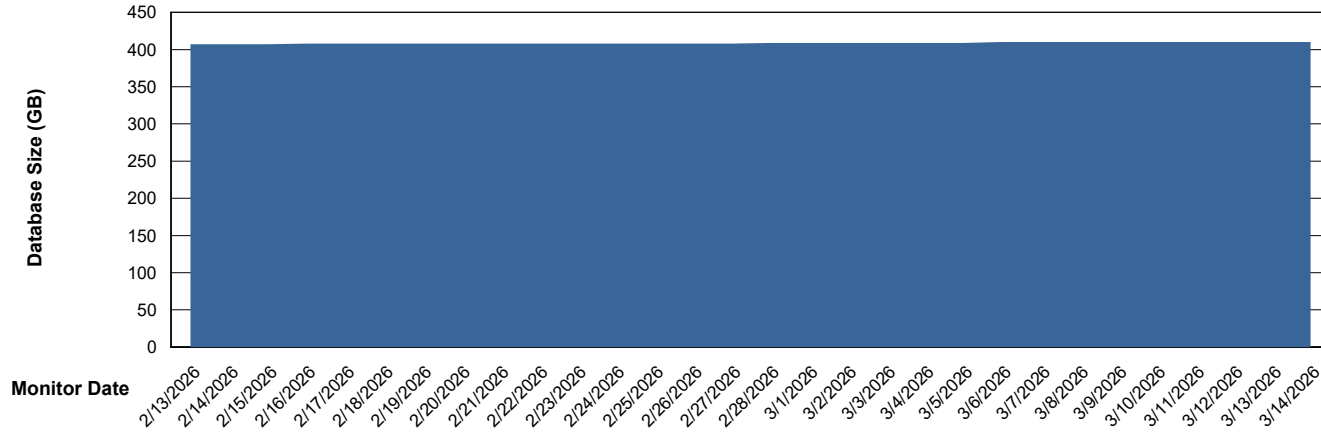

DATABASE SIZE STK_PRD_ABSDBORACLE01_ABS1

Database growth over last month