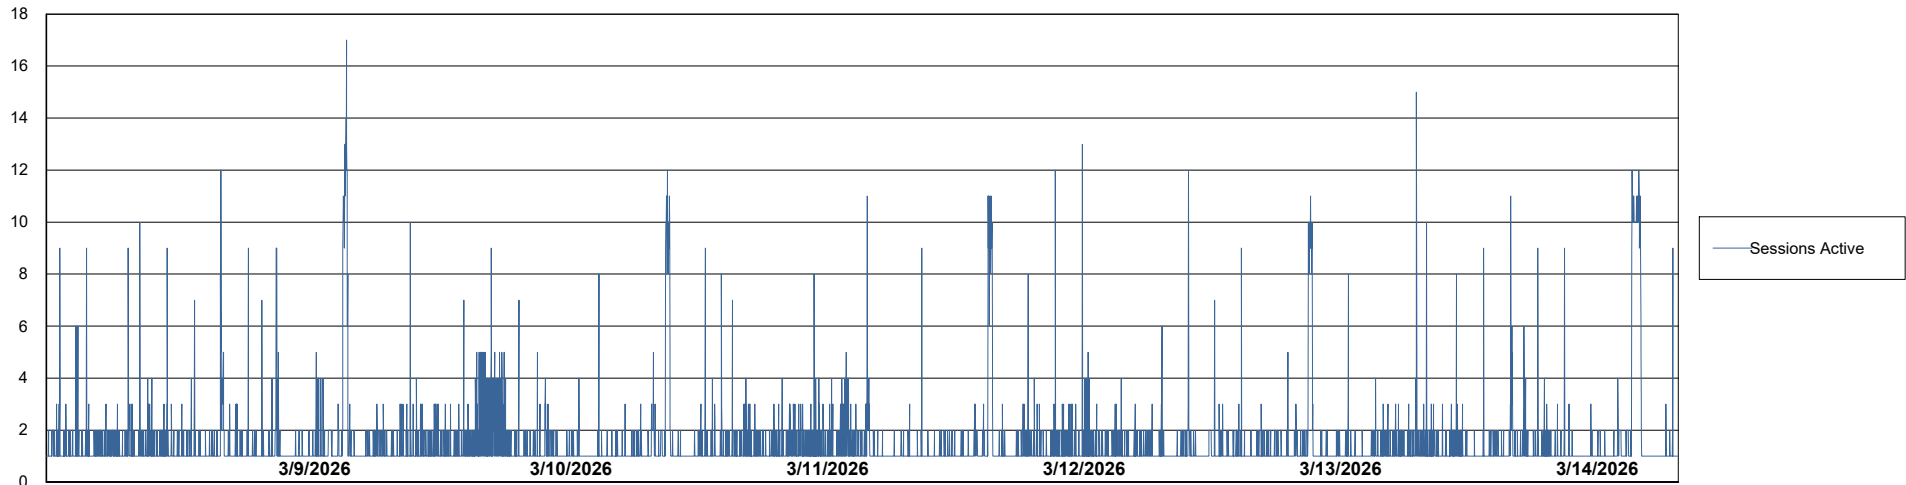

Database Performance SHL-DBS1-ASH_PROD_ABS1