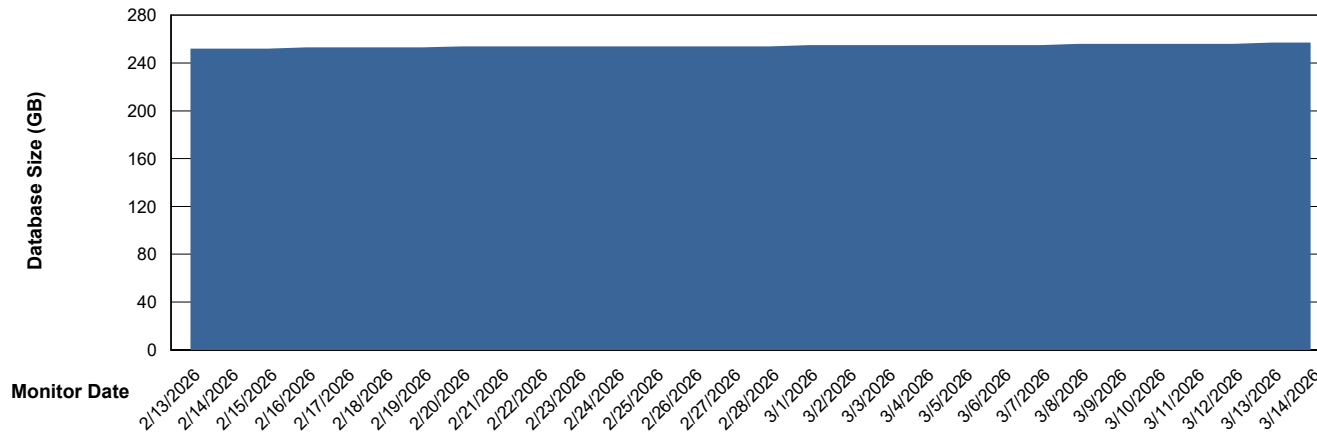

DATABASE SIZE SHL-DBS1-ASH_PROD_ABS1

Database growth over last month