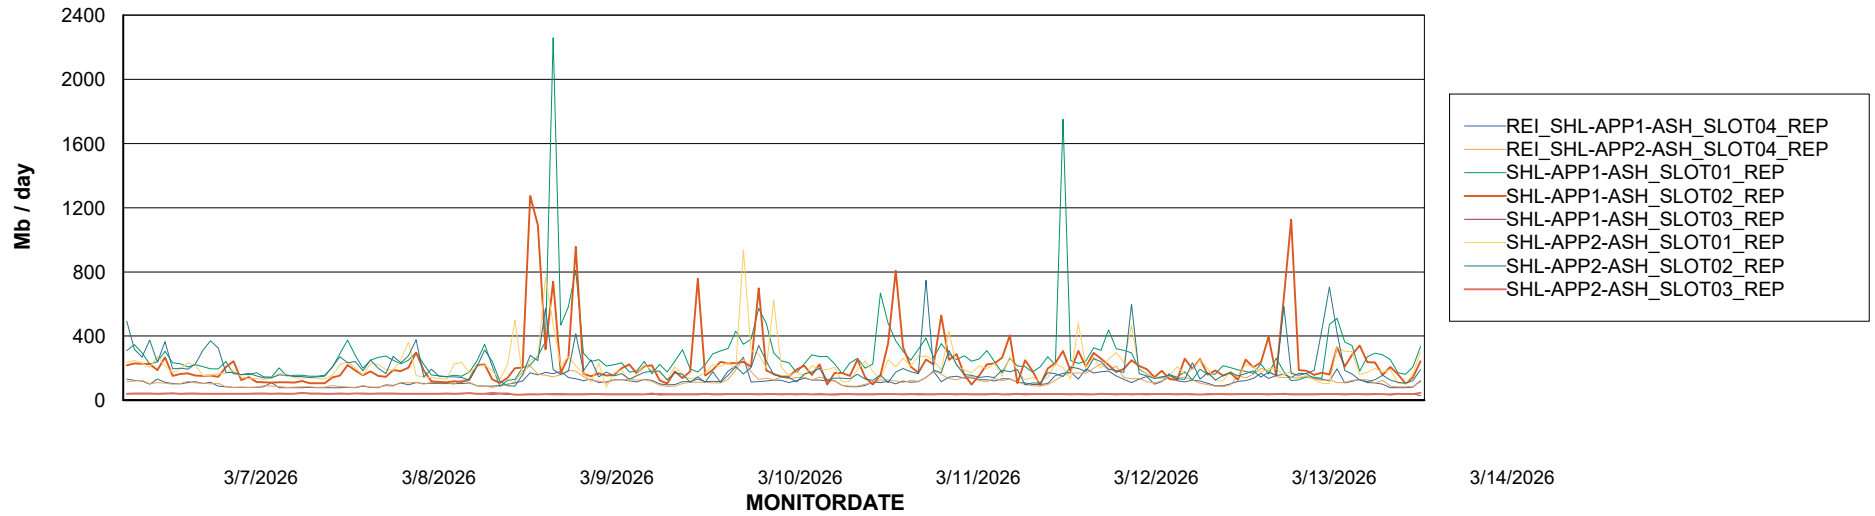

ABSSolute Application ReportServer Services

Avg memory used per ReportServer Service