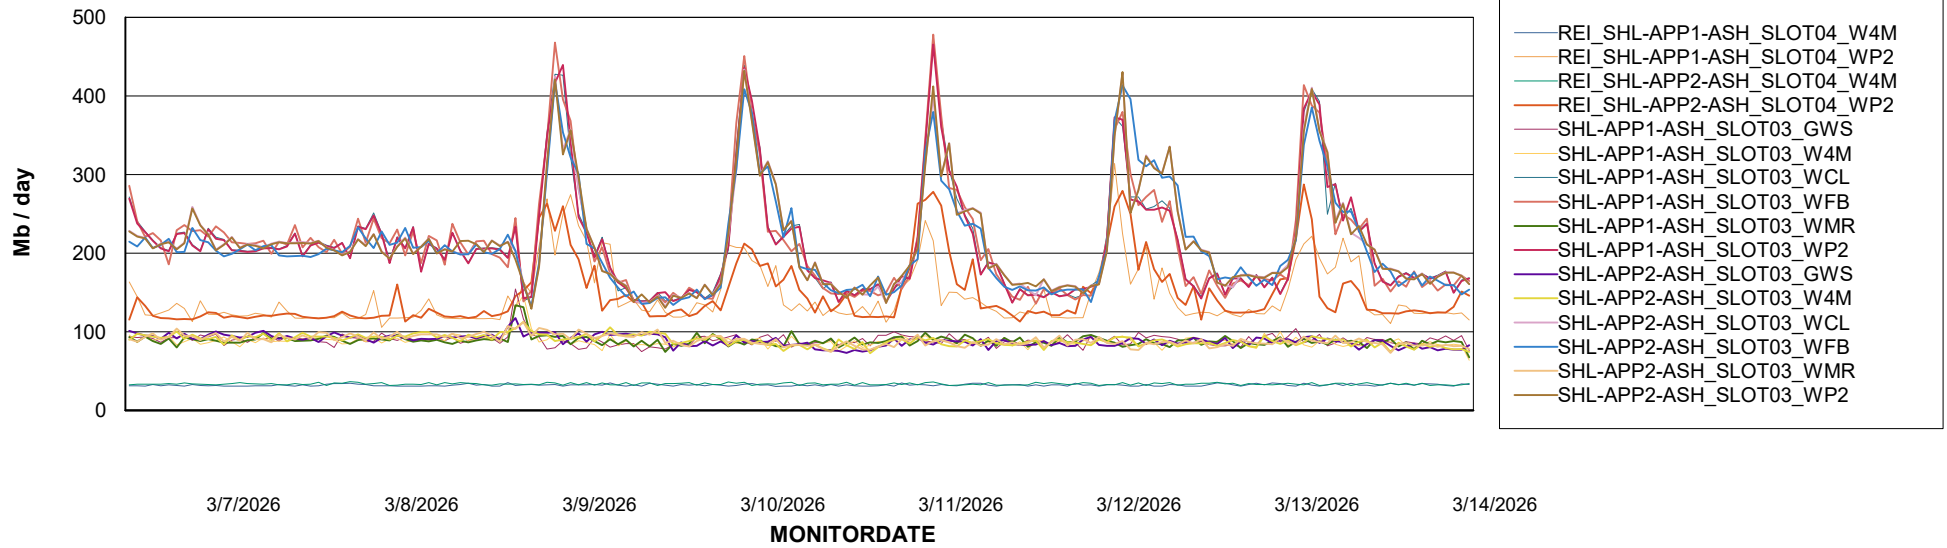

ABSolute Web Component Services

Avg memory used per ABS Web component