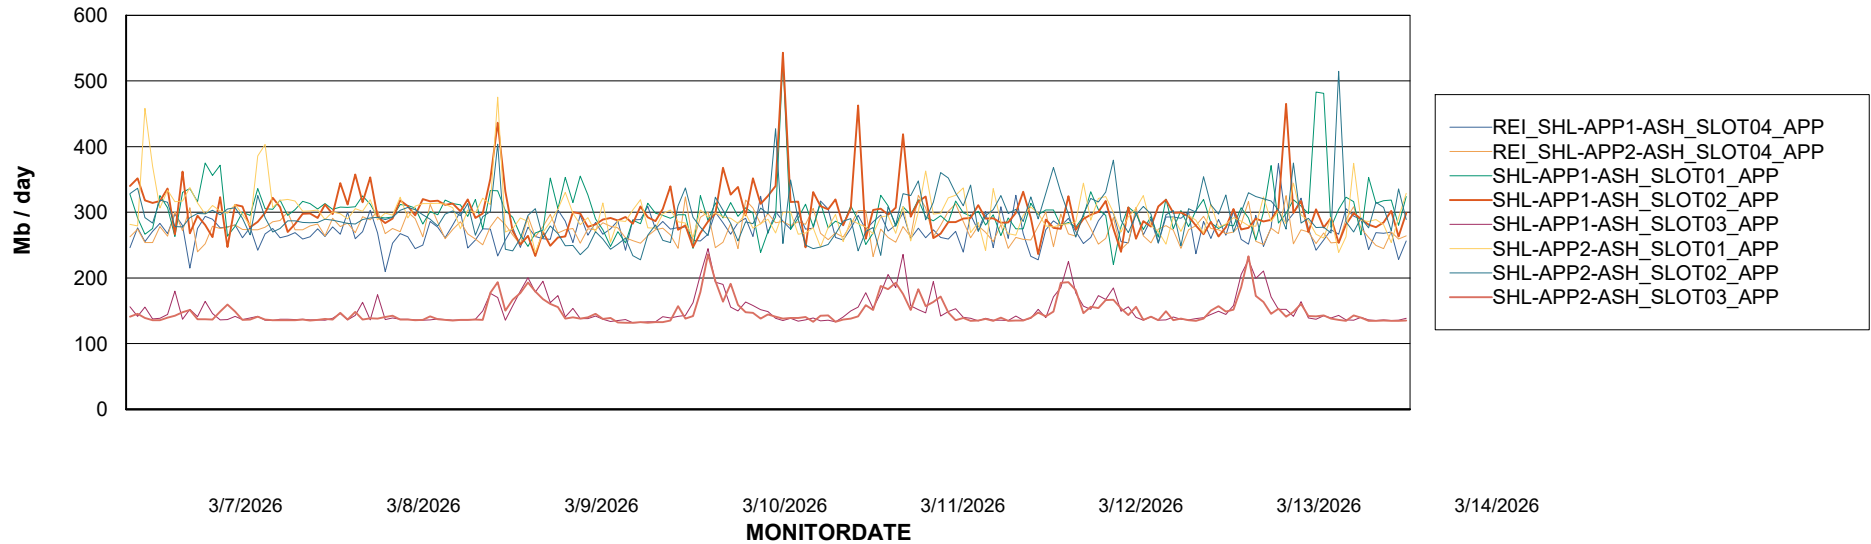

ABSSolute Application Server Services

Avg memory used per ABS Server Service