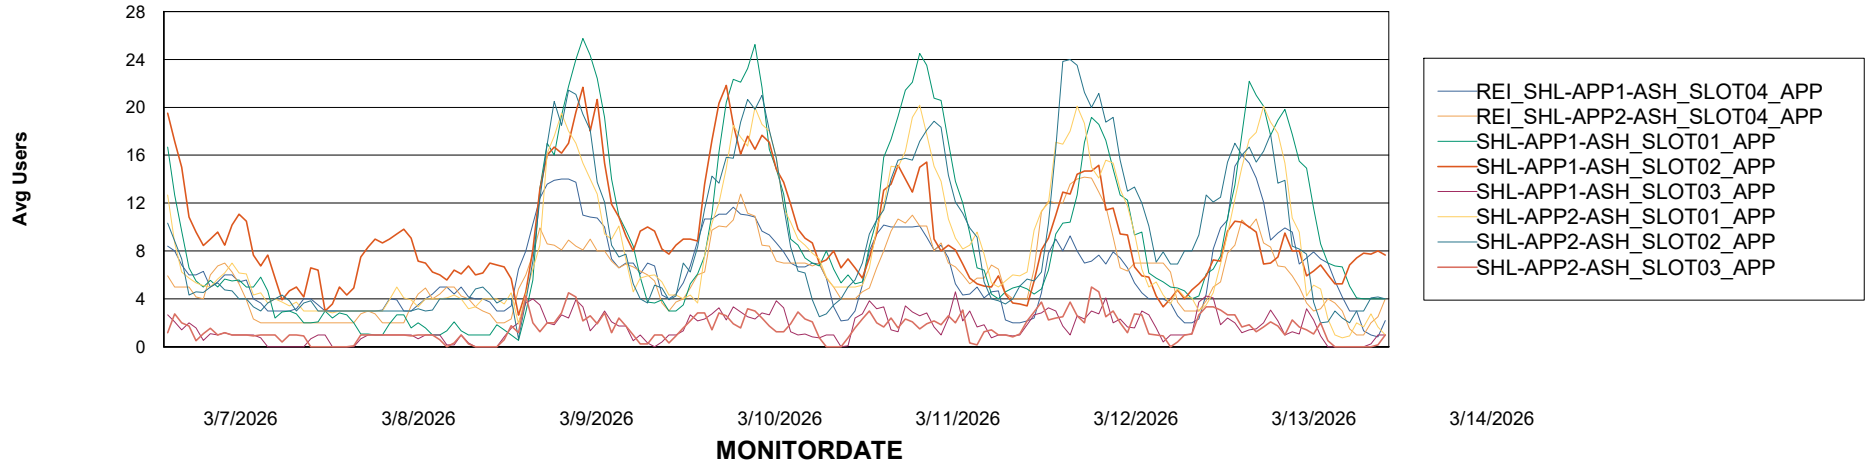

Avg users per day per ABS server