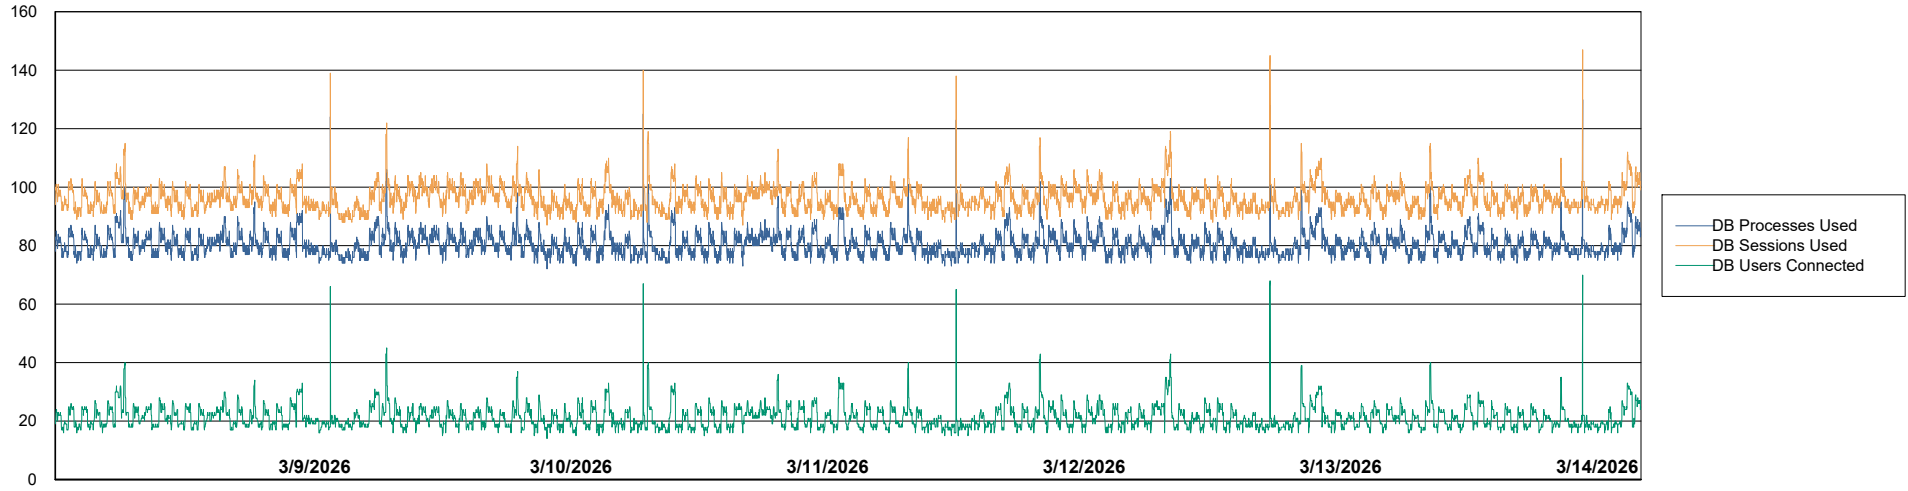

Database Performance SHL-BI-ASH_PROD_ABS1