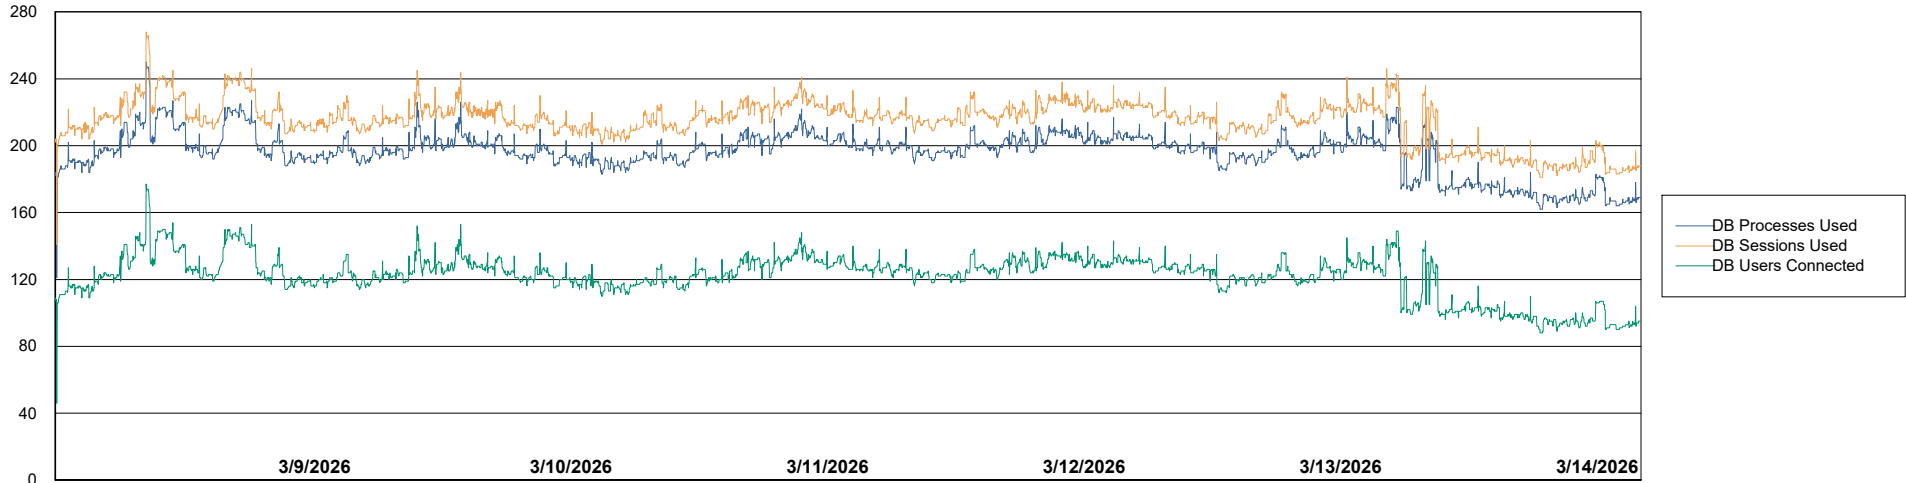

Database Performance SHL-DBS1-ASH_PROD_ABS1