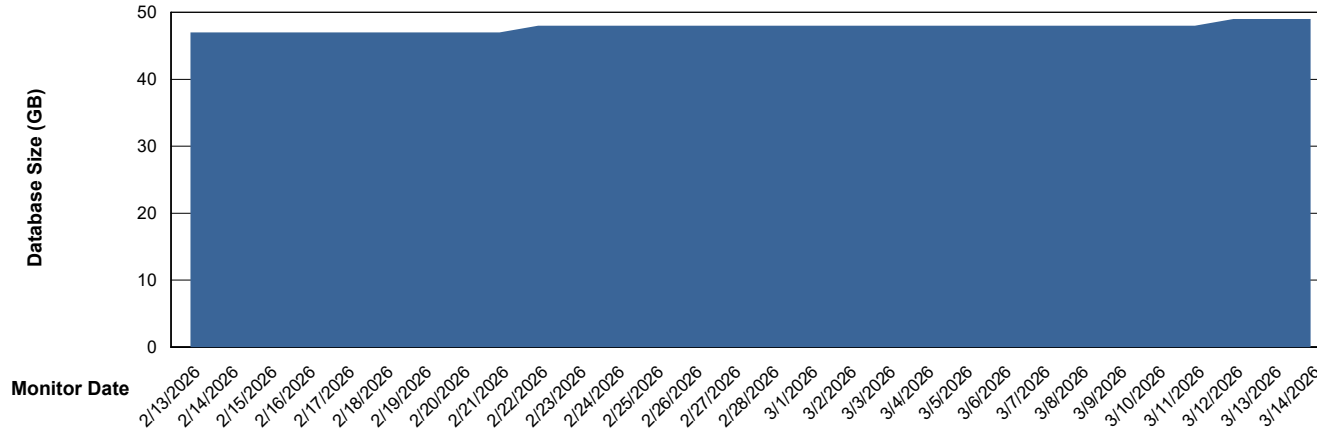

DATABASE SIZE SHL-BI-ASH_PROD_ABS1

Database growth over last month