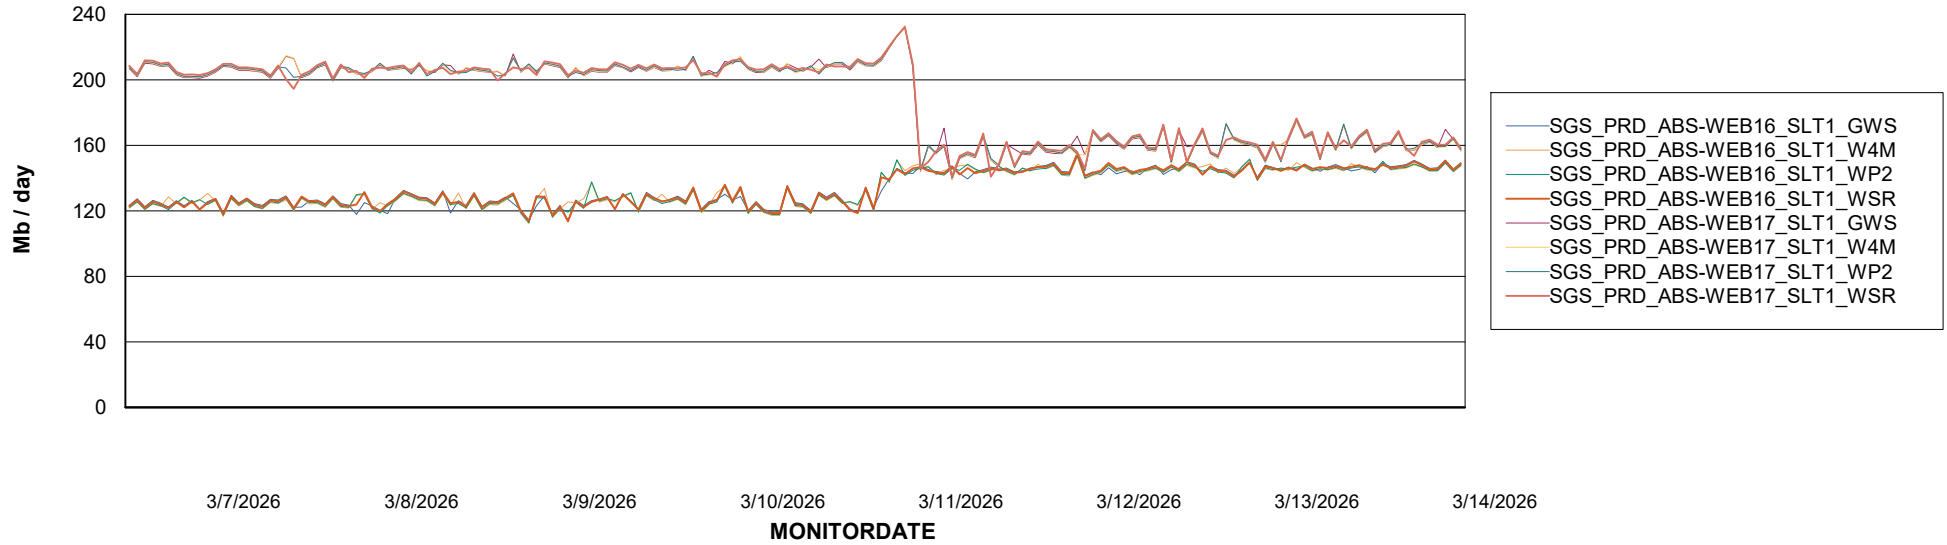

ABSSolute Web Component Services

Avg memory used per ABS Web component