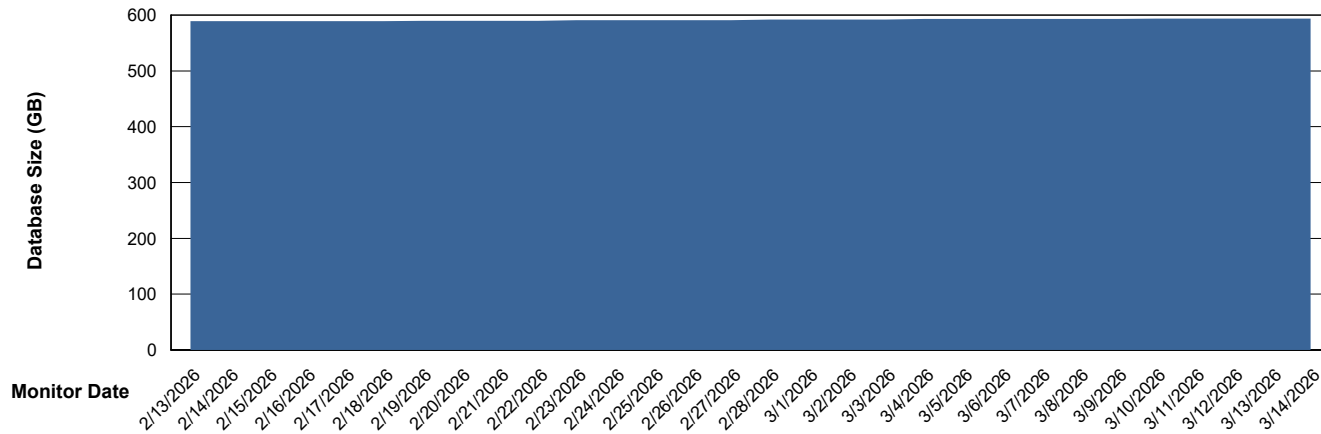

DATABASE SIZE SGS_PRD_ABS-DB16_ABS1

Database growth over last month