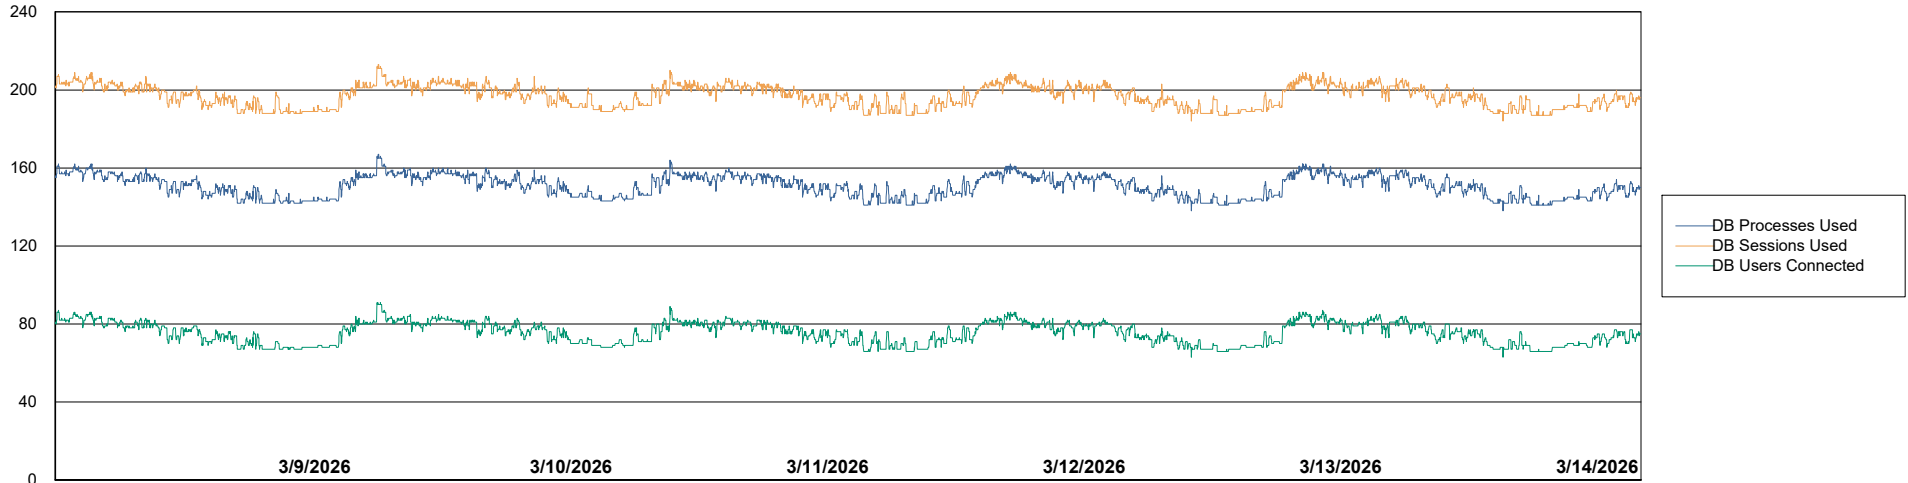

Weekly SLA Customer Report

Customer SGS_Production
Database ID 224

Database Performance SGS_PRD_ABS-BI02_ABS1

Weekly SLA Customer Report

Customer SGS_Production
Database ID 224

Database Performance SGS_PRD_ABS-DB16_ABS1