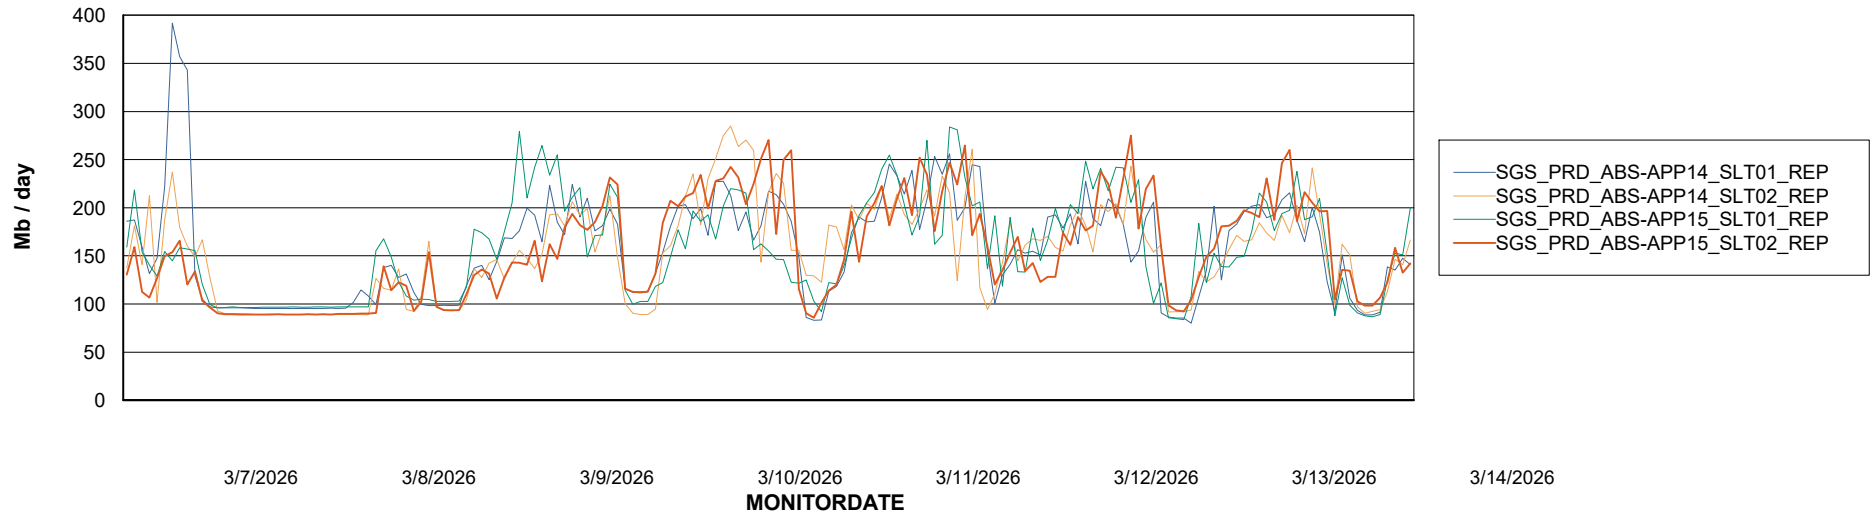

Avg memory used per ABS Server Service

Avg users per day per ABS server

Weekly SLA Customer Report

Customer SGS_Production
Database ID 224

ABSSolute Application ReportServer Services

Avg memory used per ReportServer Service