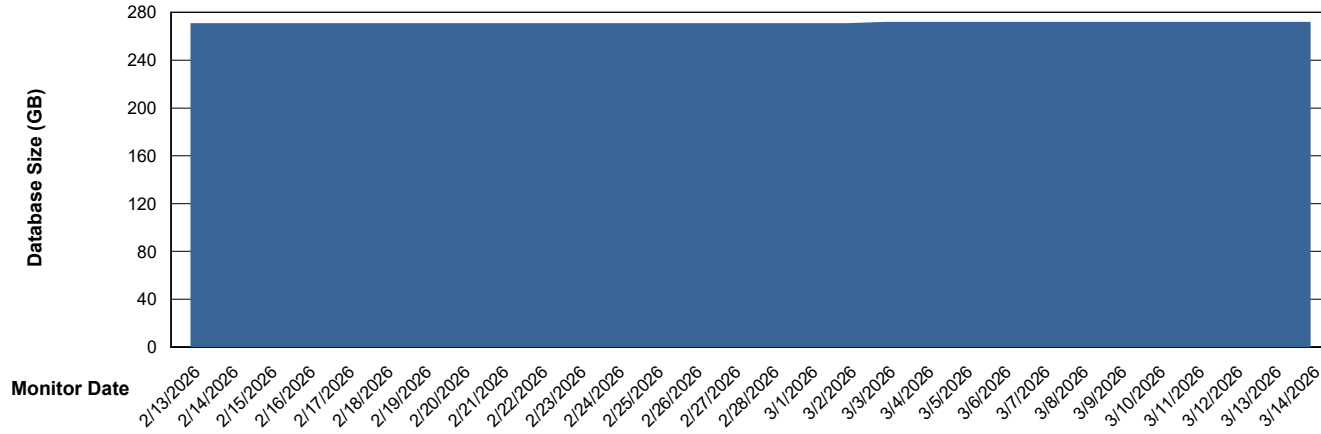

Weekly SLA Customer Report

Customer SGS_Production
Database ID 224

Database Performance SGS_PRD_ABS-DB17_HSBABS1

DB Processes Max 1,000

Weekly SLA Customer Report

Customer SGS_Production
Database ID 224

DATABASE SIZE SGS_PRD_ABS-BI02_ABS1

Database growth over last month

DATABASE SIZE SGS_PRD_ABS-DB16_ABS1

Database growth over last month

Weekly SLA Customer Report

Customer SGS_Production
Database ID 224

Database Tablespace SGS_PRD_ABS-BI02_ABS1