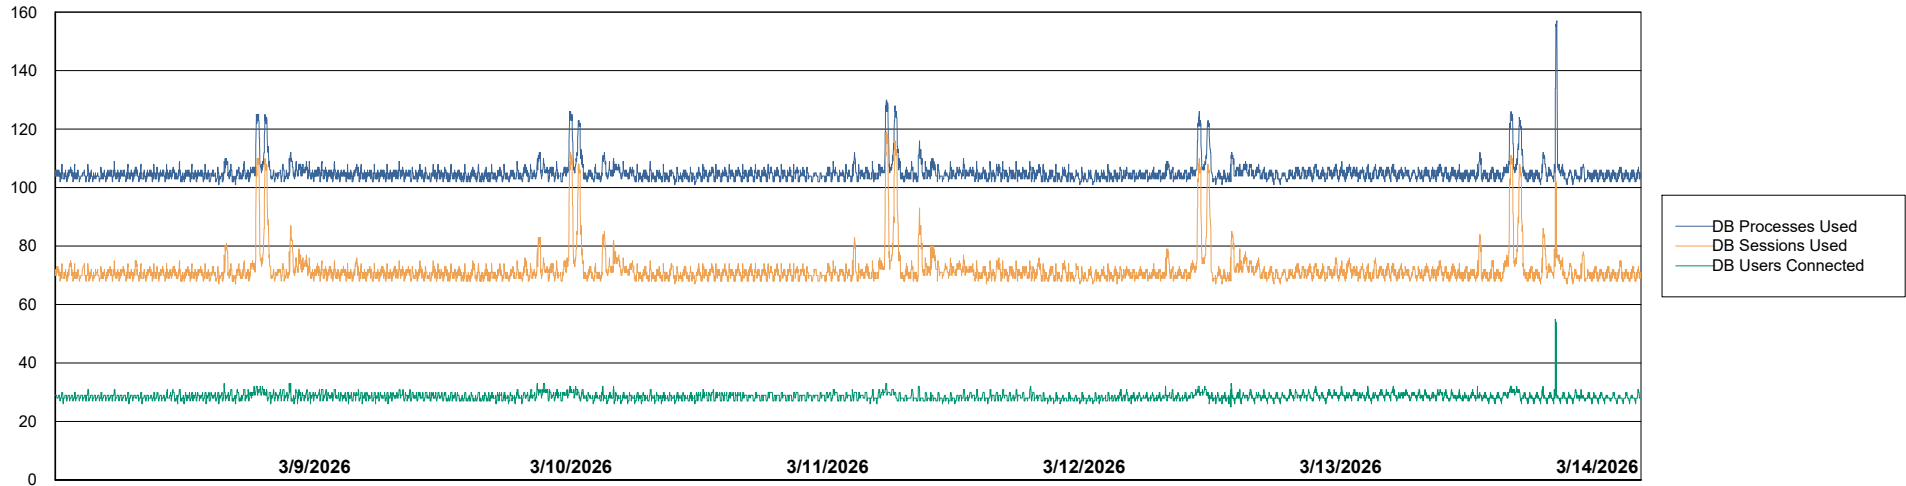

Database Performance SGS_PRD_ABS-BI02_ABS1