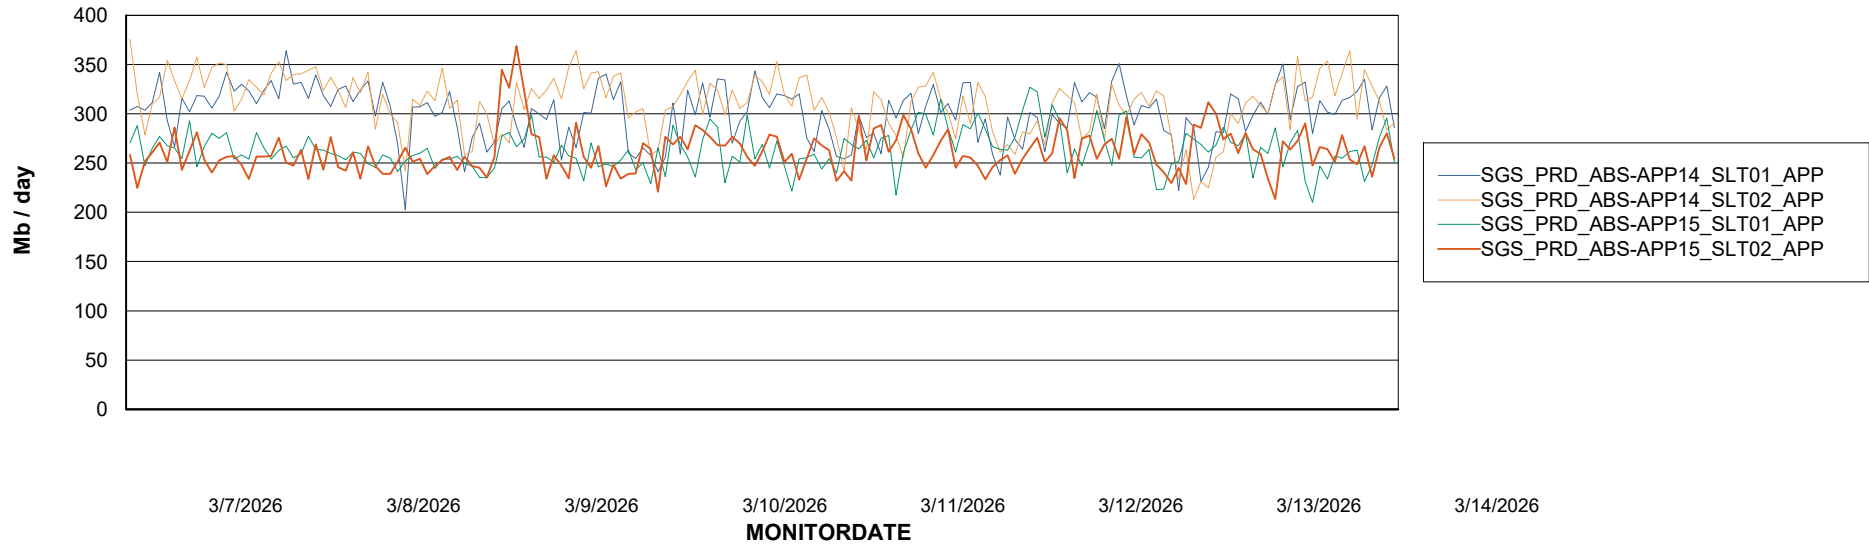

ABSSolute Application Server Services

Avg memory used per ABS Server Service