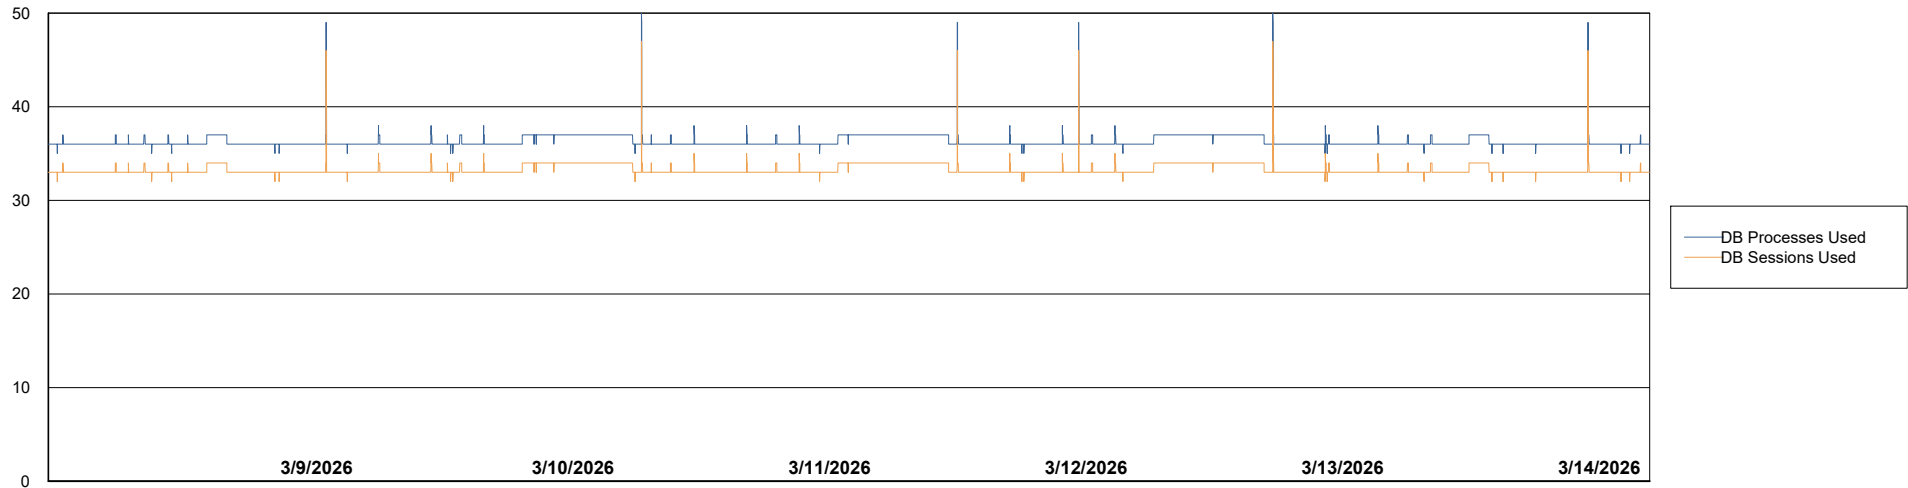

Database Performance SGS_PRD_ABS-DB17_HSBABS1

DB Processes Max 1,000