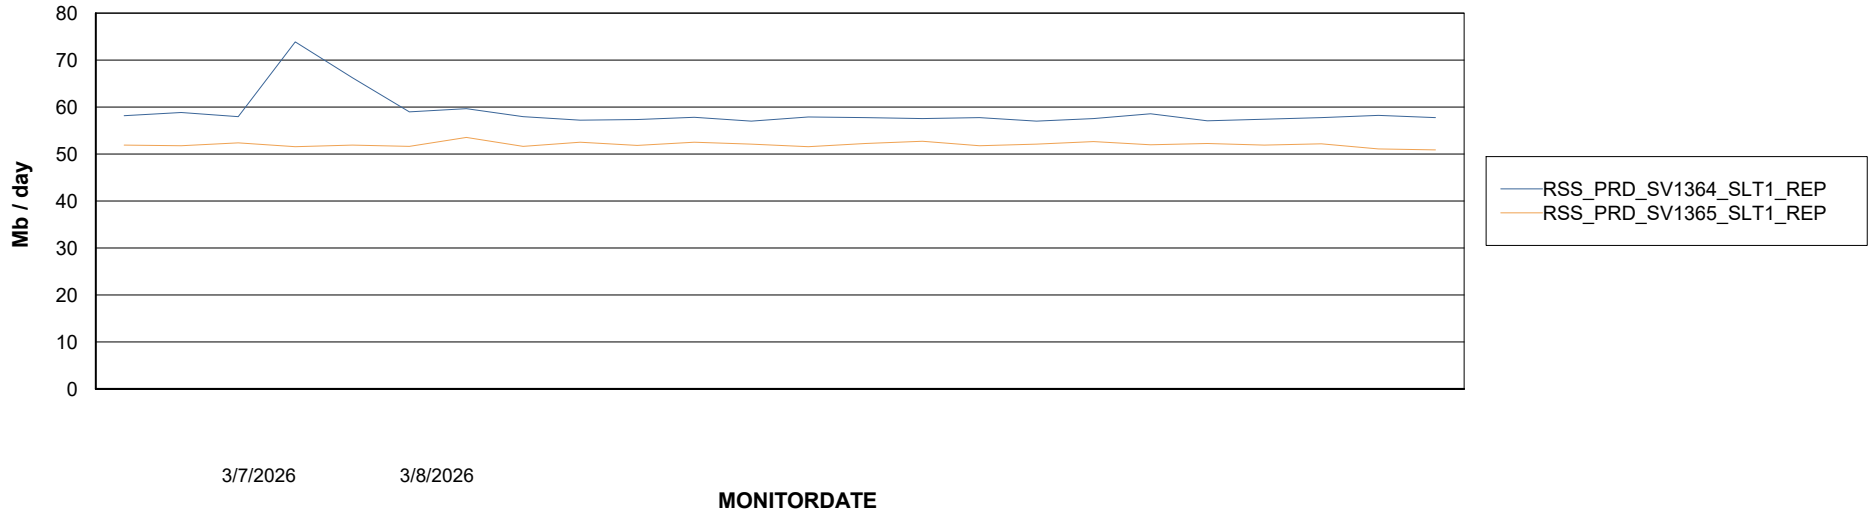

ABSSolute Application ReportServer Services

Avg memory used per ReportServer Service