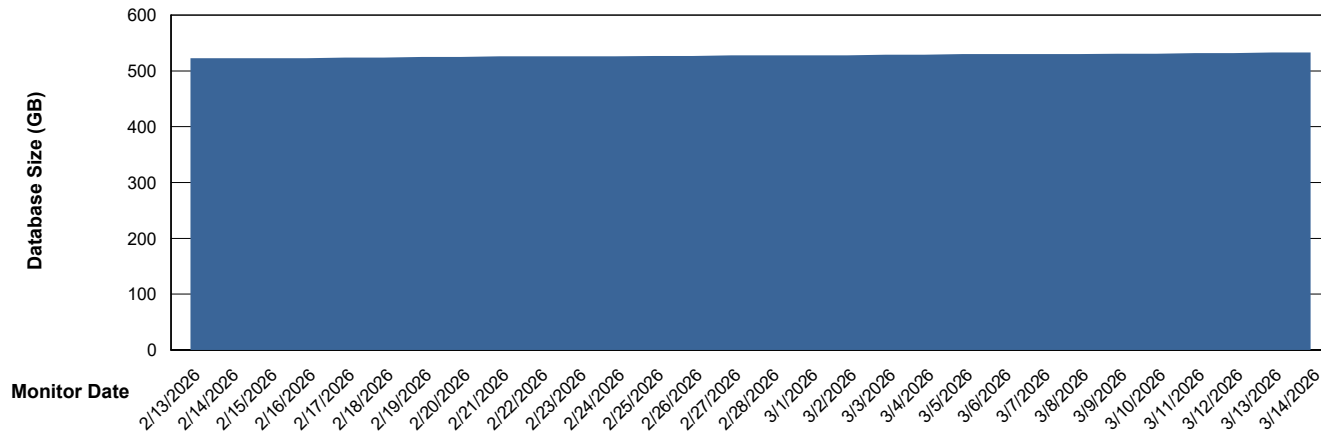

Weekly SLA Customer Report

Customer NOA_Production (24/7)
Database ID 116

Database Performance NOA_PRD_NovoABS03_HSBABS1

DB Processes Max 300

Weekly SLA Customer Report

Customer NOA_Production (24/7)
Database ID 116

DATABASE SIZE NOA_PRD_NHSBI_ABS1

Database growth over last month

DATABASE SIZE NOA_PRD_NovoABS01_ABS1

Database growth over last month

Weekly SLA Customer Report

Customer NOA_Production (24/7)
 Database ID 116