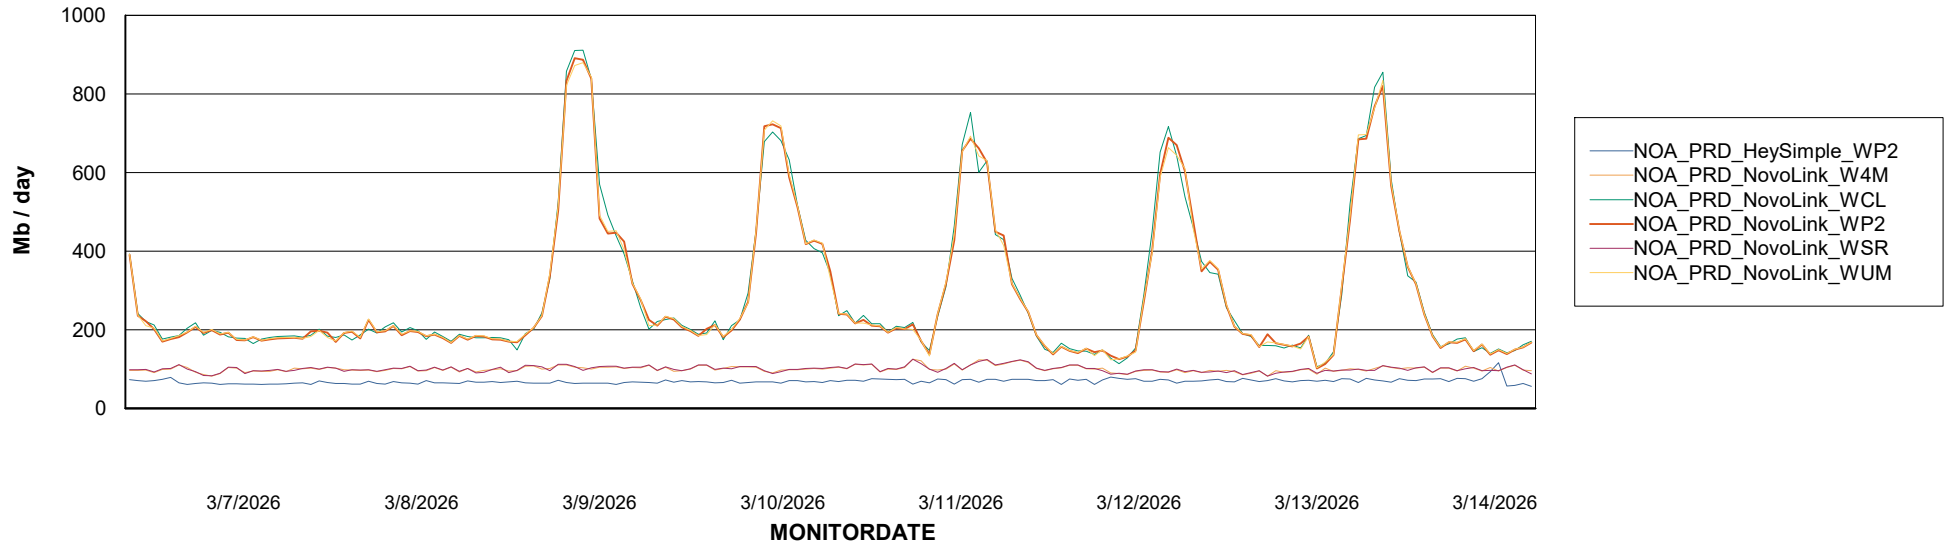

ABSSolute Web Component Services

Avg memory used per ABS Web component