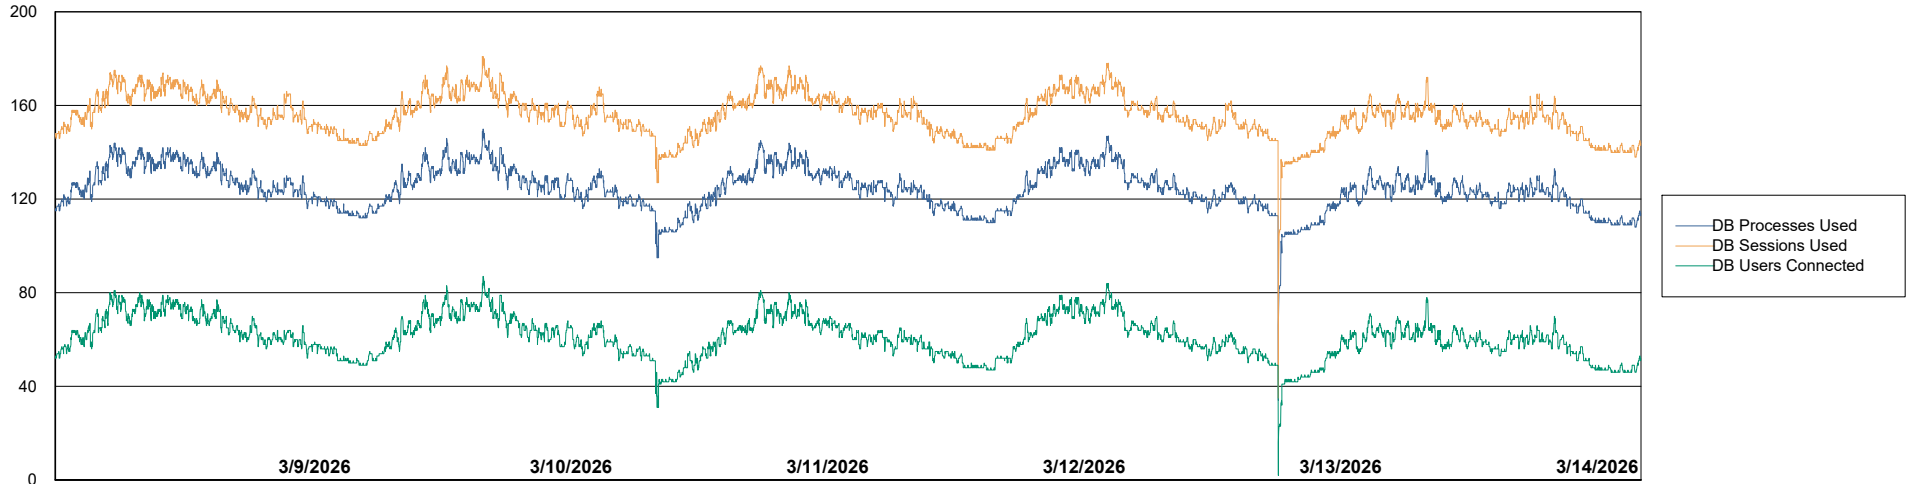

Weekly SLA Customer Report

Customer NOA_Production (24/7)
Database ID 116

Database Performance NOA_PRD_NHSBI_ABS1

Weekly SLA Customer Report

Customer NOA_Production (24/7)
Database ID 116

Database Performance NOA_PRD_NovoABS01_ABS1