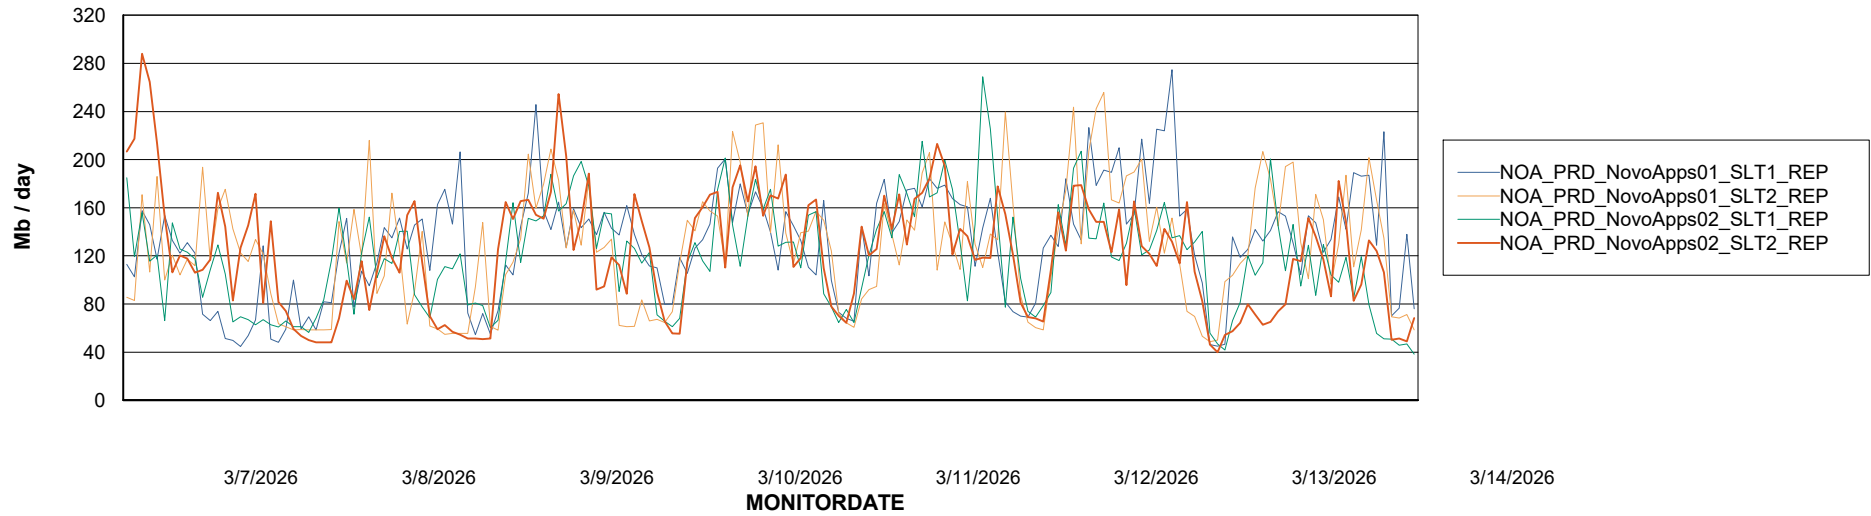

Avg memory used per ABS Server Service

Avg users per day per ABS server

Weekly SLA Customer Report

Customer NOA_Production (24/7)
Database ID 116

ABSSolute Application ReportServer Services

Avg memory used per ReportServer Service