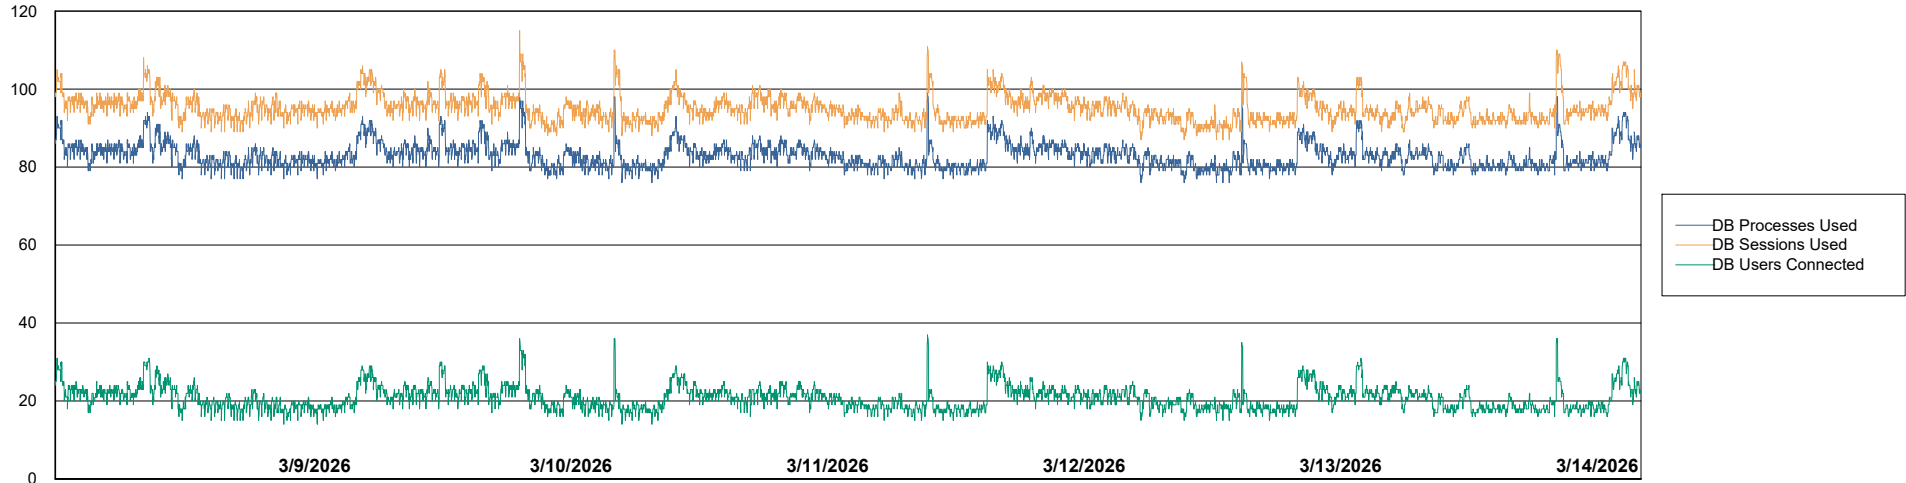

Database Performance NOA_PRD_NHSBI_ABS1