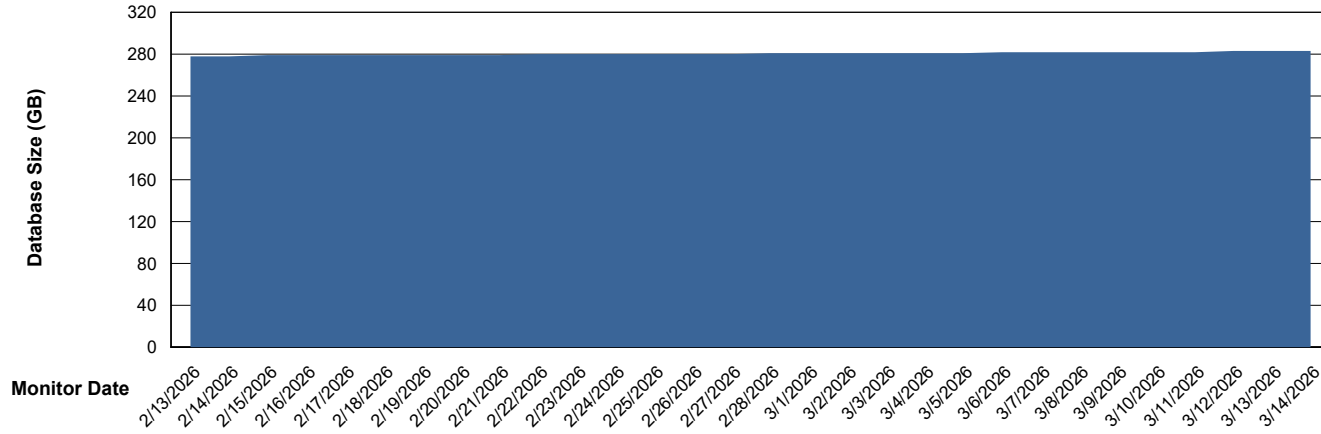

Weekly SLA Customer Report

Customer NOA_Production (24/7)
Database ID 116

Database Performance NOA_PRD_NovoABS03_HSBABS1

DB Processes Max 300

Weekly SLA Customer Report

Customer NOA_Production (24/7)
Database ID 116

DATABASE SIZE NOA_PRD_NHSBI_ABS1

Database growth over last month

DATABASE SIZE NOA_PRD_NovoABS01_ABS1

Database growth over last month

Weekly SLA Customer Report

Customer NOA_Production (24/7)
 Database ID 116