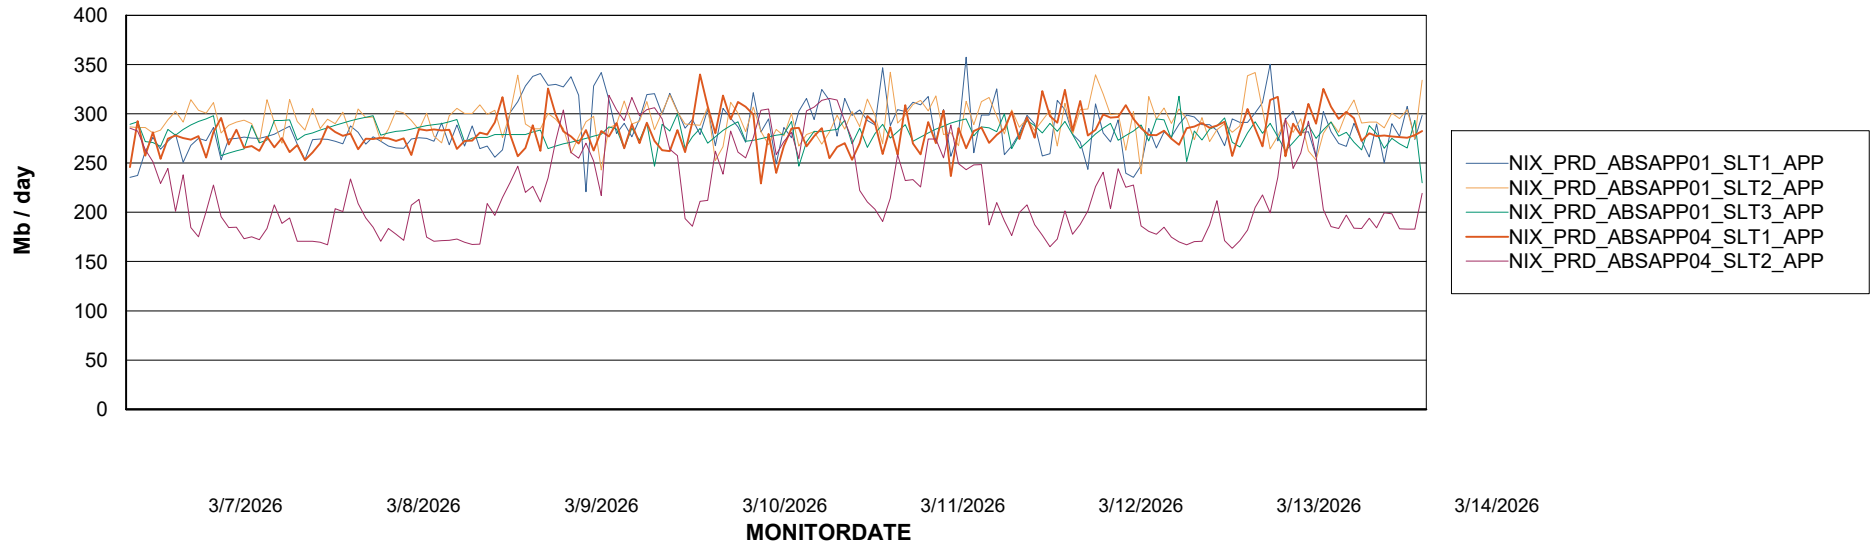

ABSSolute Application Server Services

Avg memory used per ABS Server Service