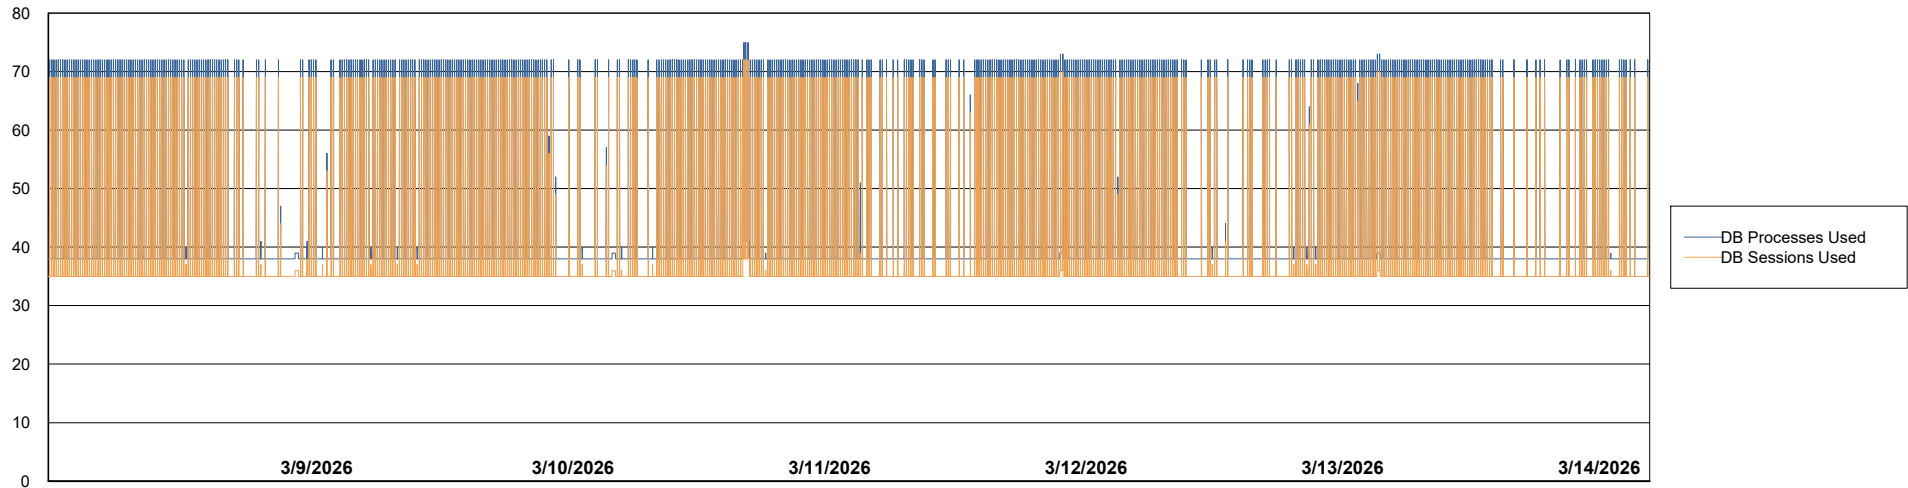

Database Performance NIX_PRD_ABSDB02_HSBABS1

DB Processes Max 300