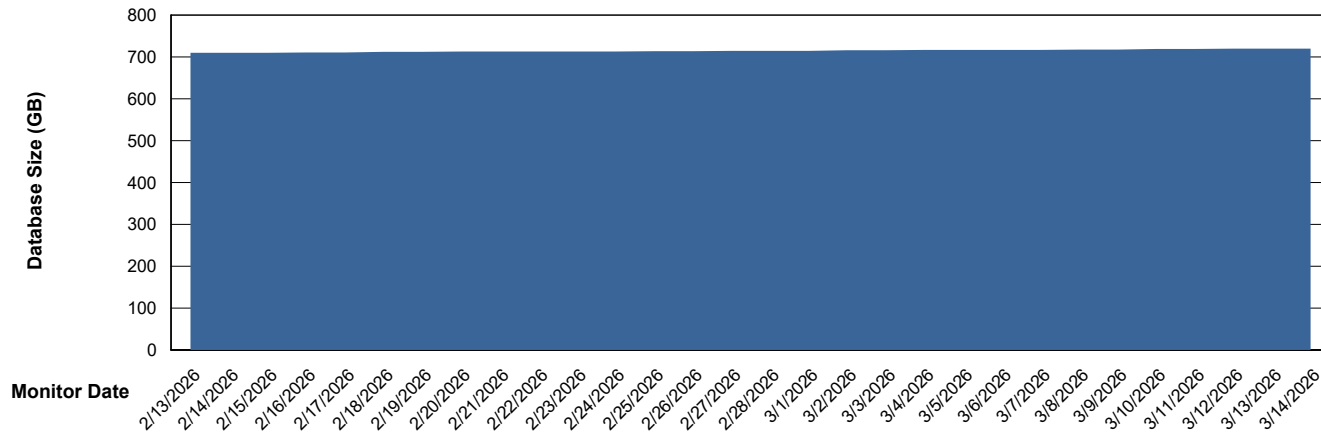

DATABASE SIZE NIX_PRD_ABSDB01_ABS1

Database growth over last month