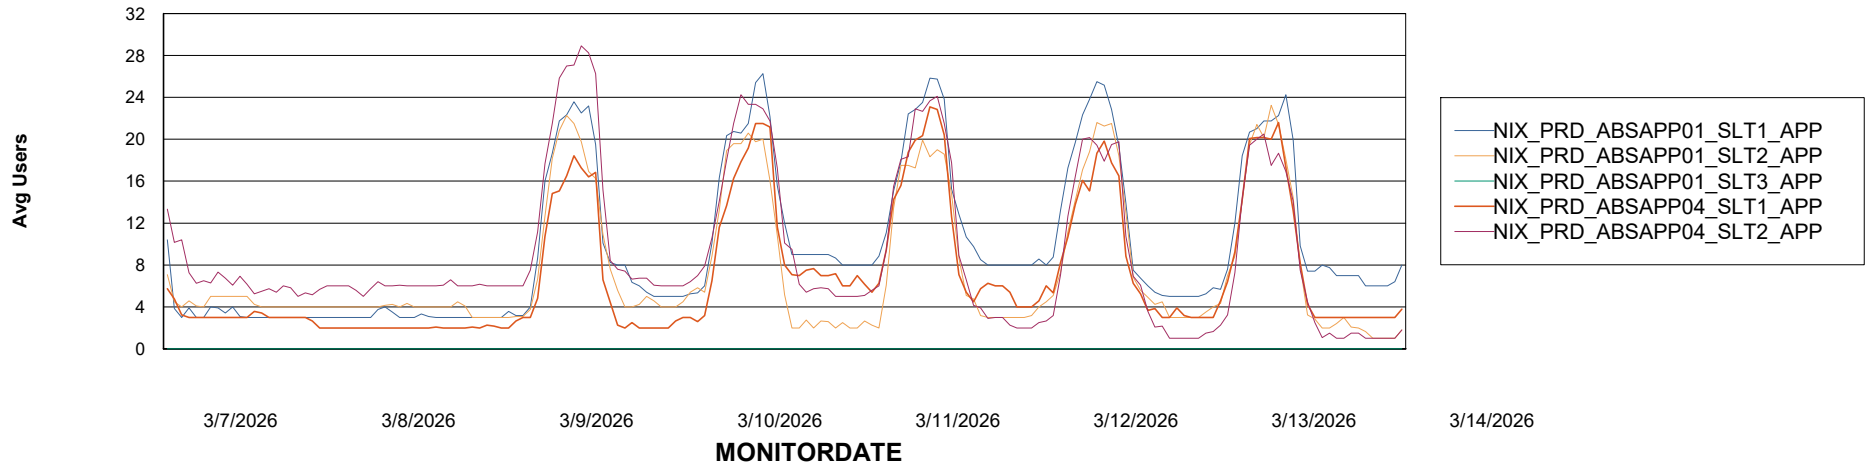

Avg users per day per ABS server