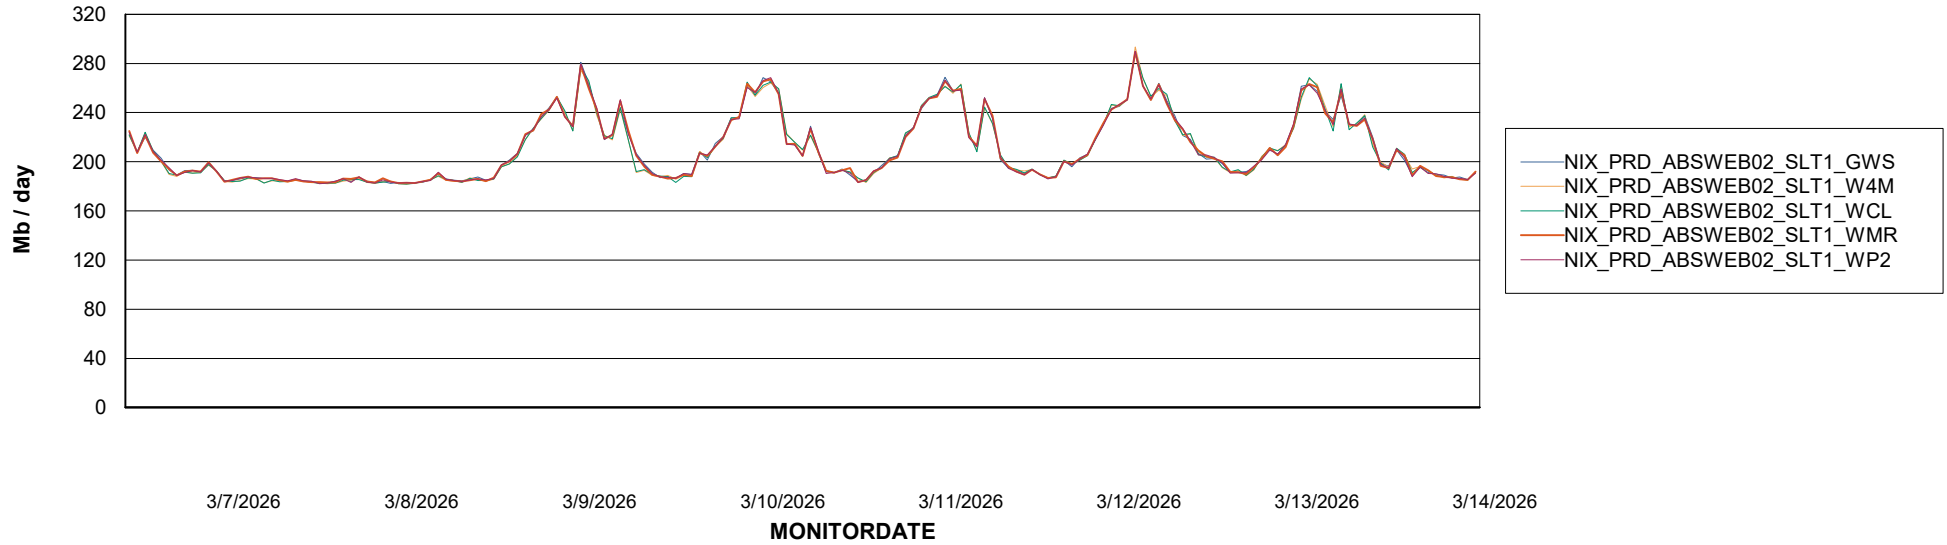

ABSSolute Web Component Services

Avg memory used per ABS Web component