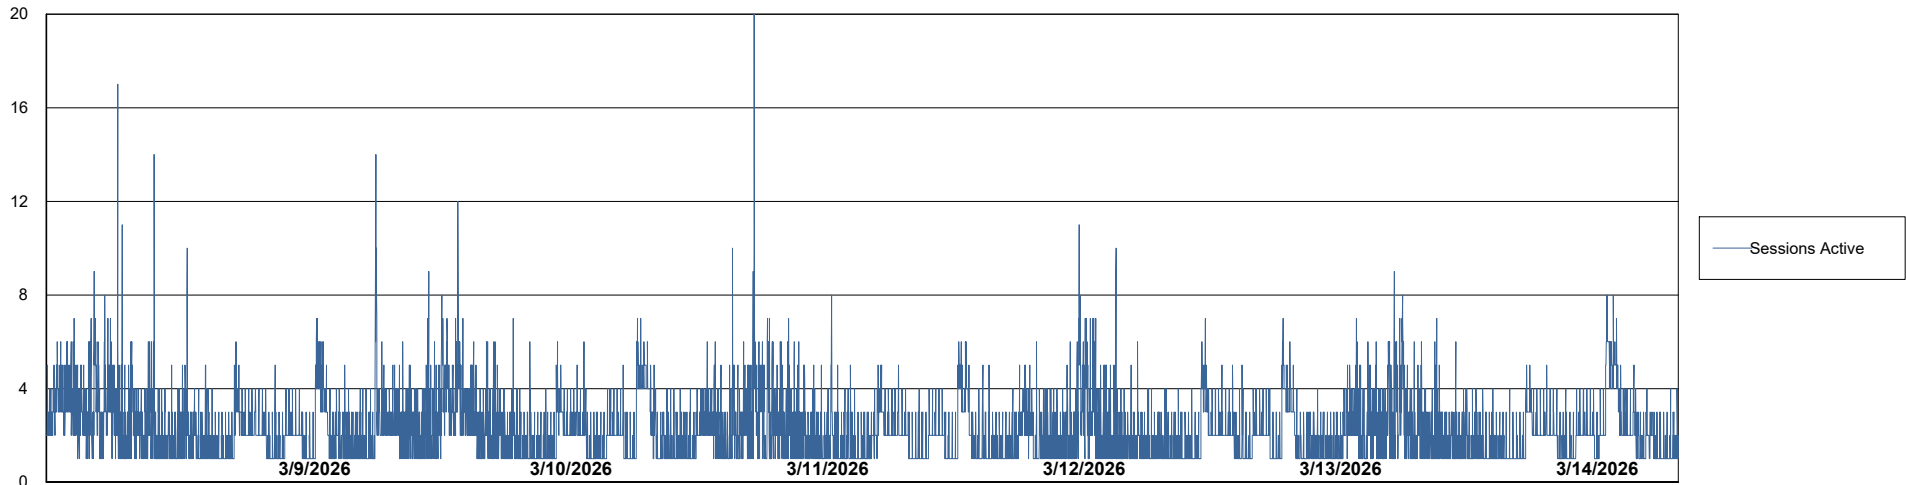

Weekly SLA Customer Report

Customer NIX_Production
Database ID 51

Database Performance NIX_PRD_ABSBI_ABS1

Weekly SLA Customer Report

Customer NIX_Production
Database ID 51

Database Performance NIX_PRD_ABSD01_ABS1