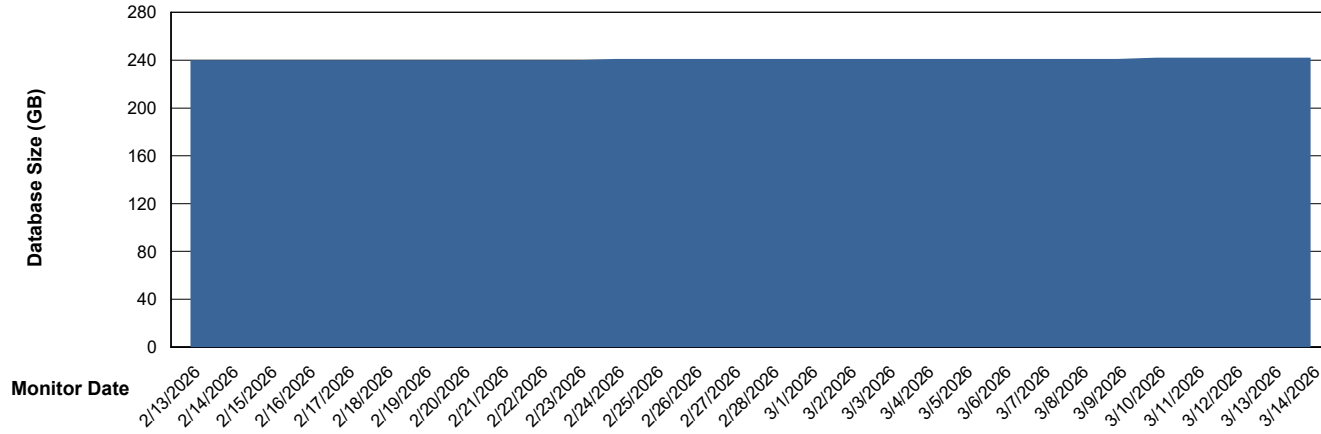

DATABASE SIZE NIX_PRD_ABSBI_ABS1

Database growth over last month