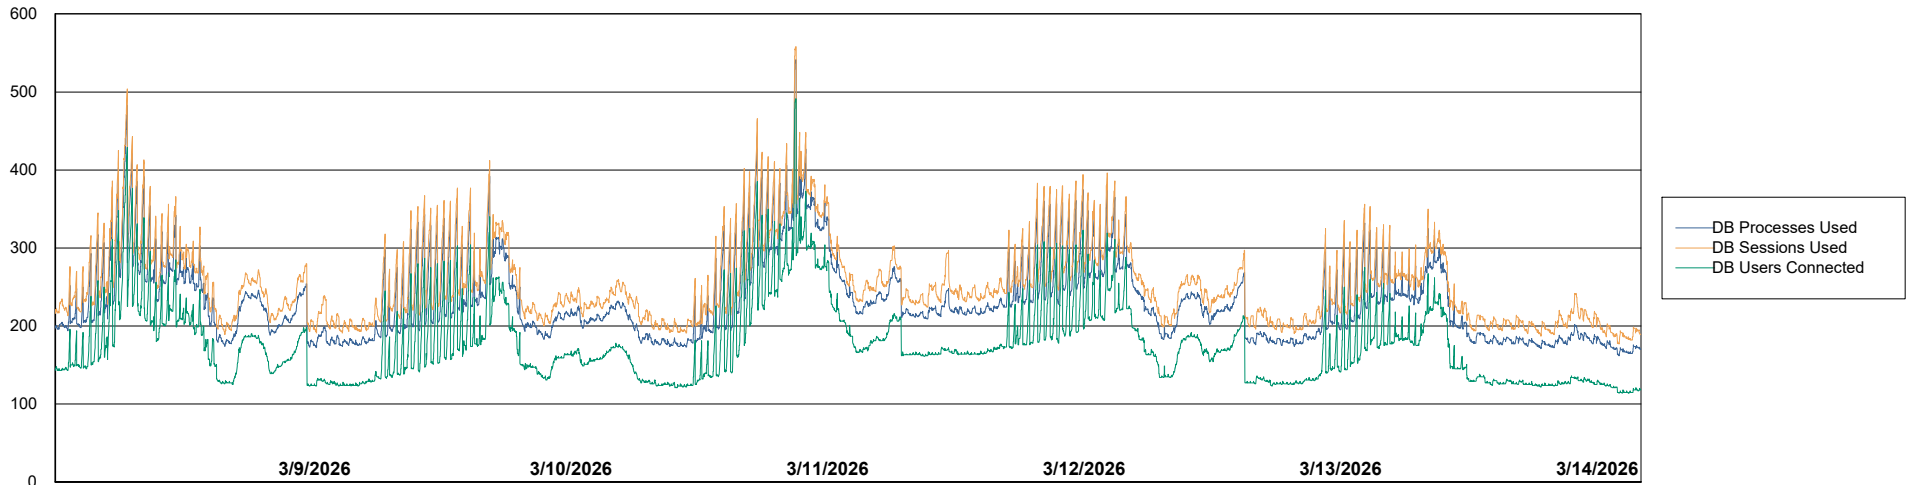

Weekly SLA Customer Report

Customer NIX_Production
Database ID 51

Database Performance NIX_PRD_ABSBI_ABS1

Weekly SLA Customer Report

Customer NIX_Production
Database ID 51

Database Performance NIX_PRD_ABSD01_ABS1