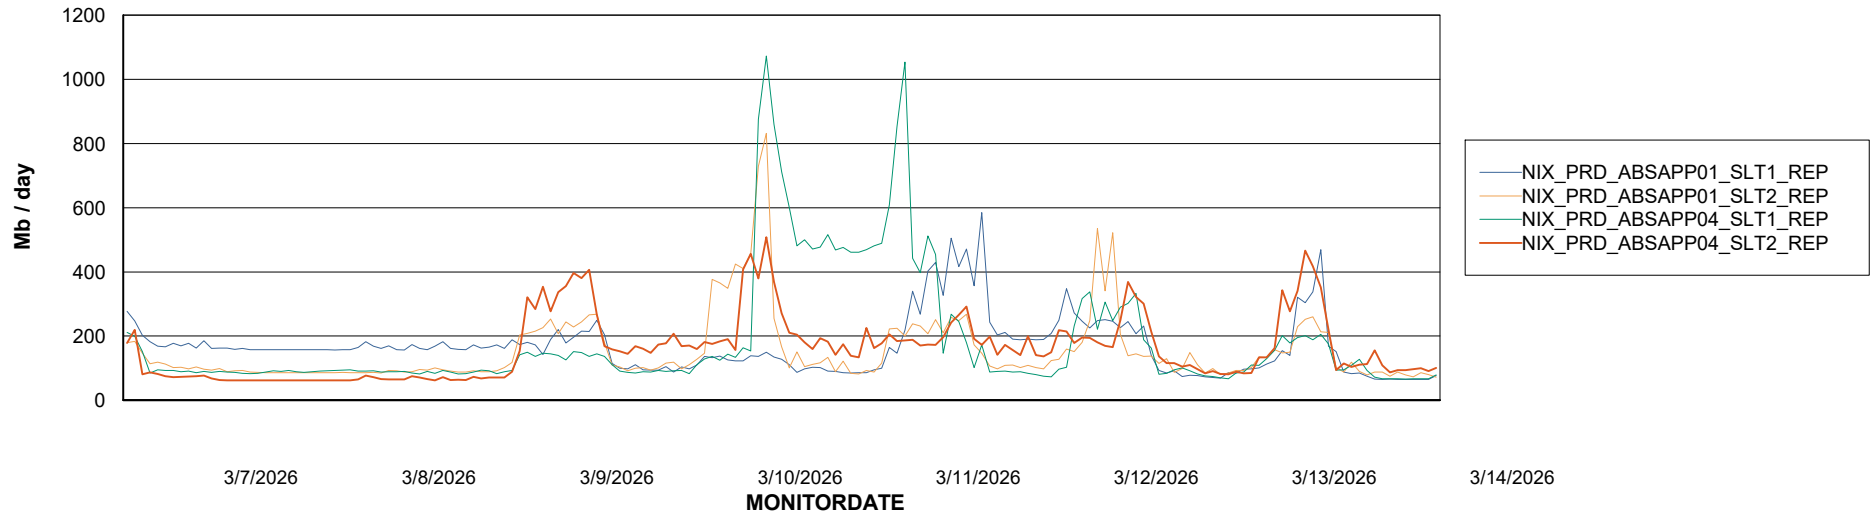

Avg memory used per ABS Server Service

Avg users per day per ABS server

Weekly SLA Customer Report

Customer NIX_Production
Database ID 51

ABSSolute Application ReportServer Services

Avg memory used per ReportServer Service