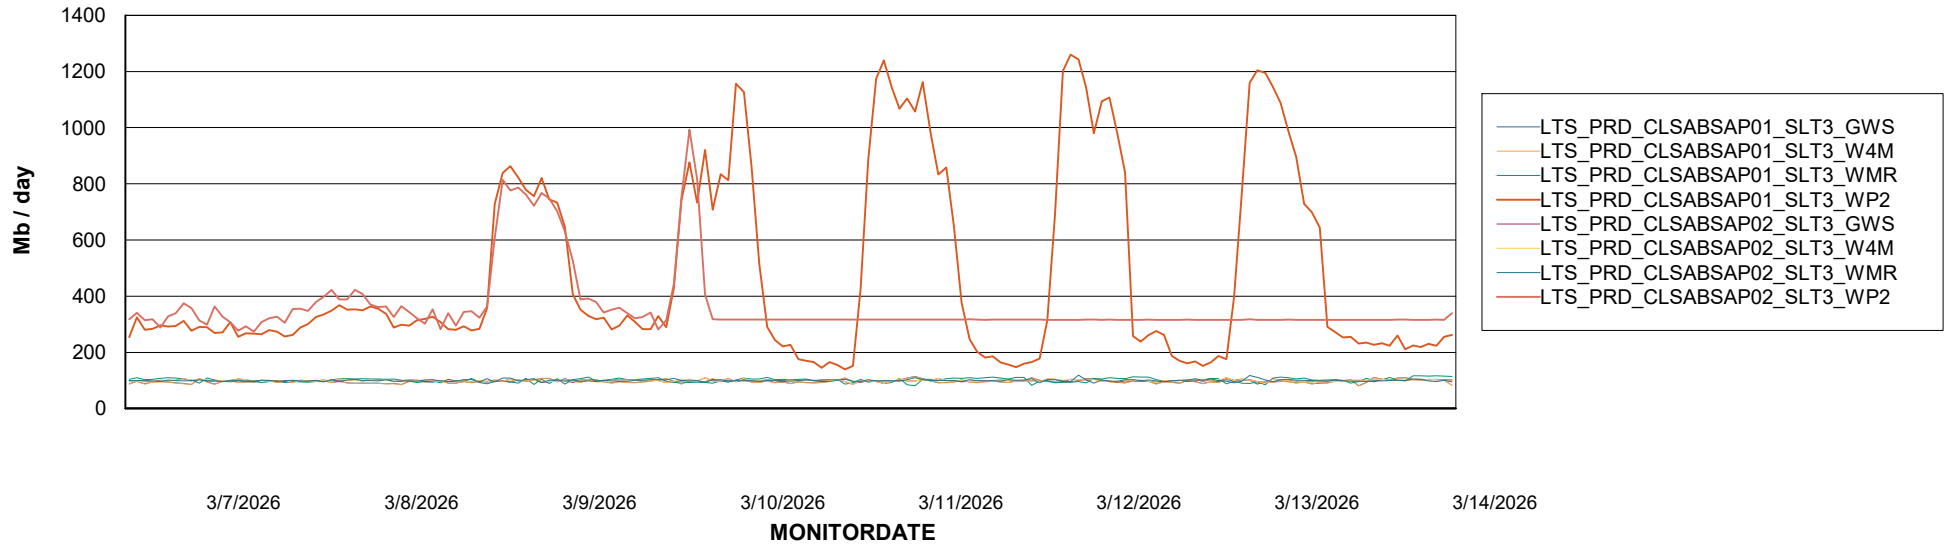

ABSSolute Web Component Services

Avg memory used per ABS Web component