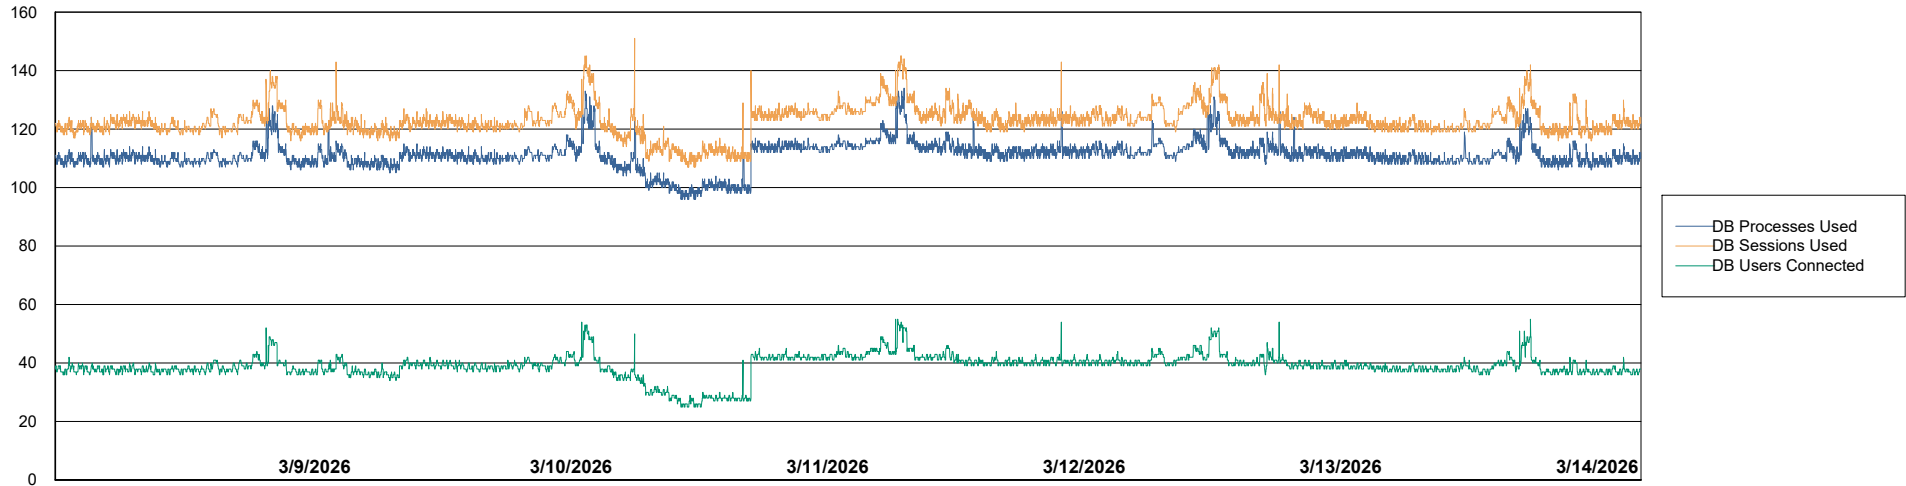

Database Performance LTS_PRD_CLSABSBI01_ABS1