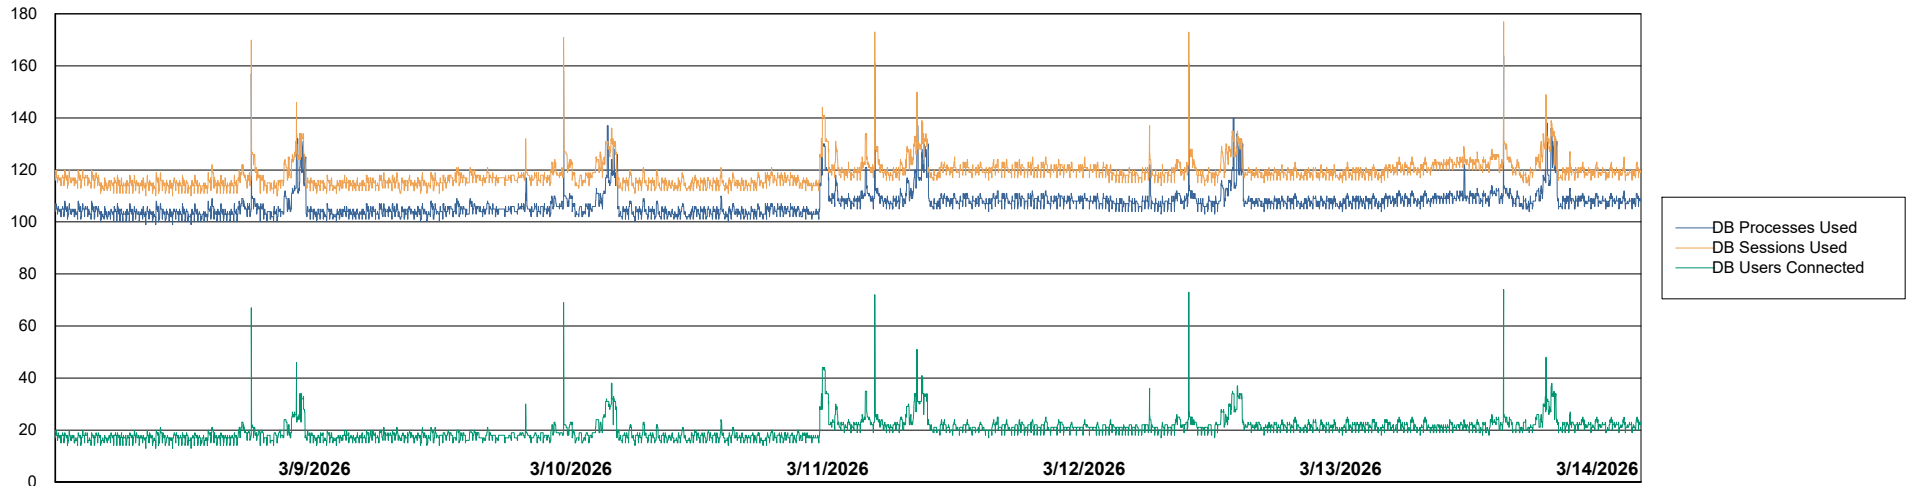

Weekly SLA Customer Report

Customer LTS(CleanLease)_Production
Database ID 126

Database Performance LTS_PRD_CLSABSBI01_ABS1

Weekly SLA Customer Report

Customer LTS(CleanLease)_Production
Database ID 126

Database Performance LTS_PRD_CLSABSBI01NEW_ABS1