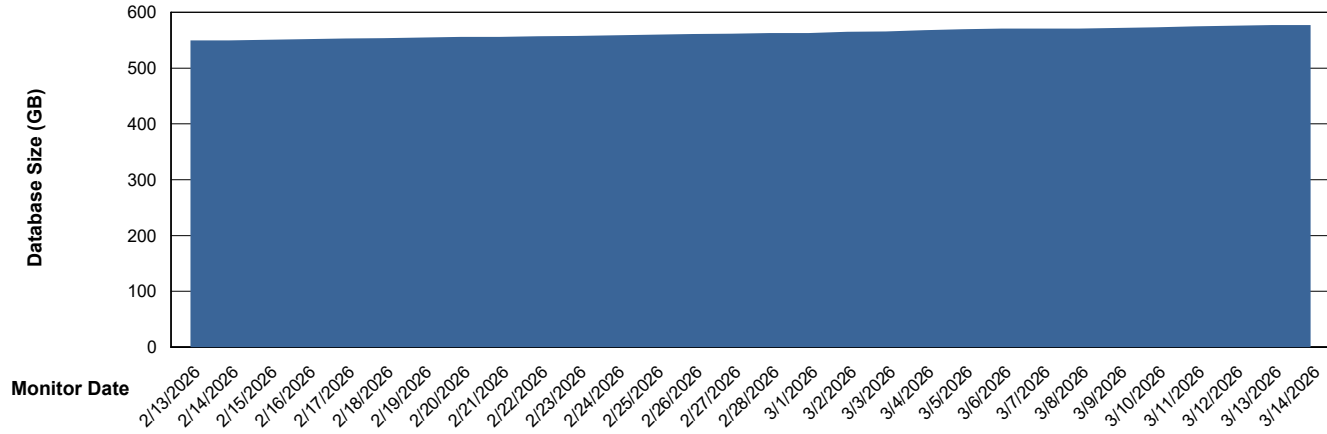

Database growth over last month

Weekly SLA Customer Report

Customer LTS(CleanLease)_Production
Database ID 126

DATABASE SIZE LTS_PRD_CLSABSDB01_ABS1

Database growth over last month

Weekly SLA Customer Report