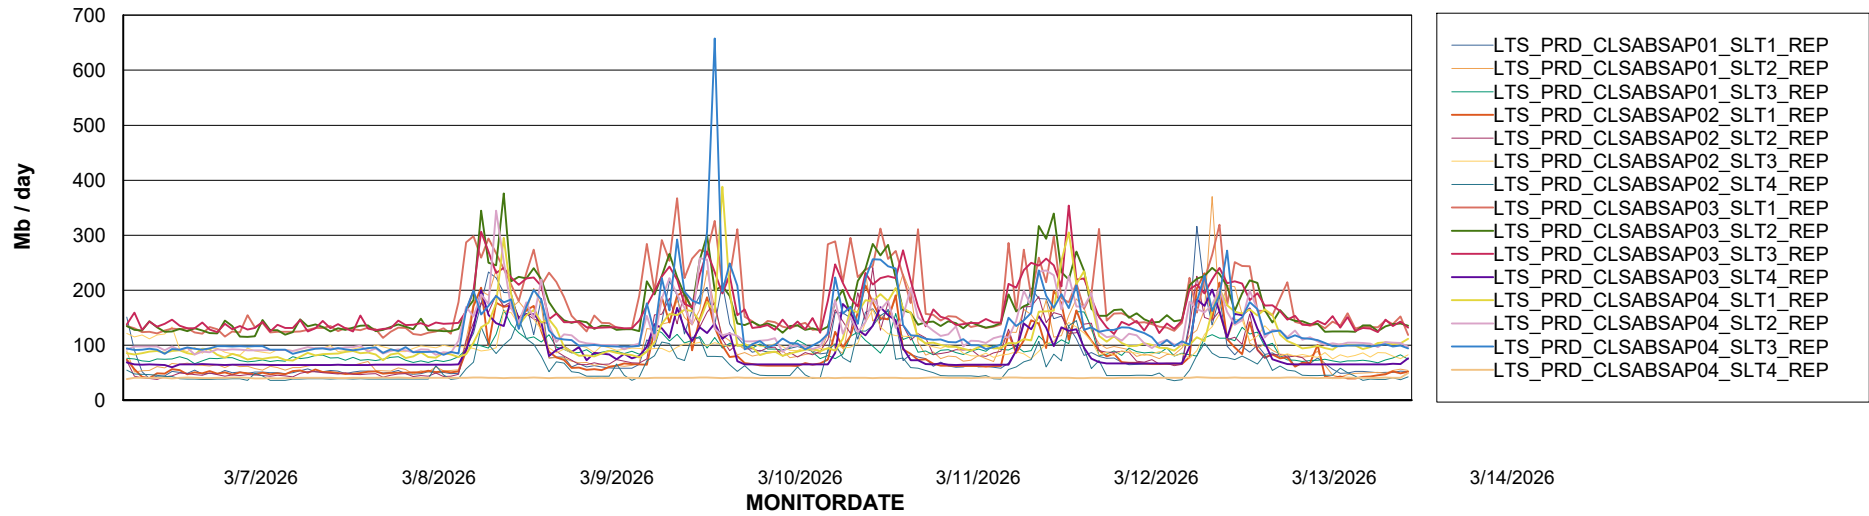

ABSSolute Application ReportServer Services

Avg memory used per ReportServer Service