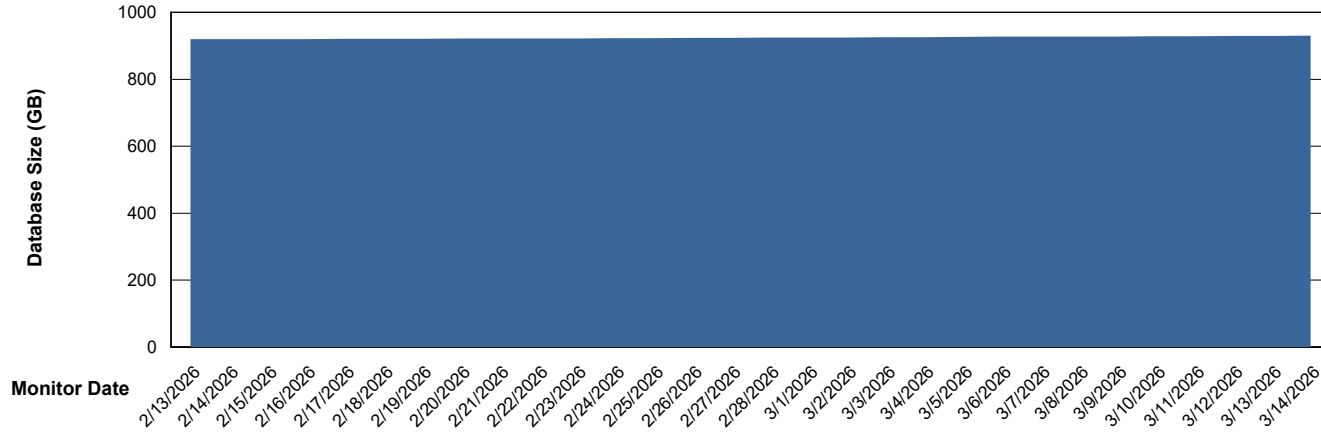

DB Processes Max 0
DB Processes Max 1,000

Weekly SLA Customer Report

Customer LTS(CleanLease)_Production
Database ID 126

DATABASE SIZE LTS_PRD_CLSABSBI01_ABS1

Database growth over last month

DATABASE SIZE LTS_PRD_CLSABSBI01NEW_ABS1