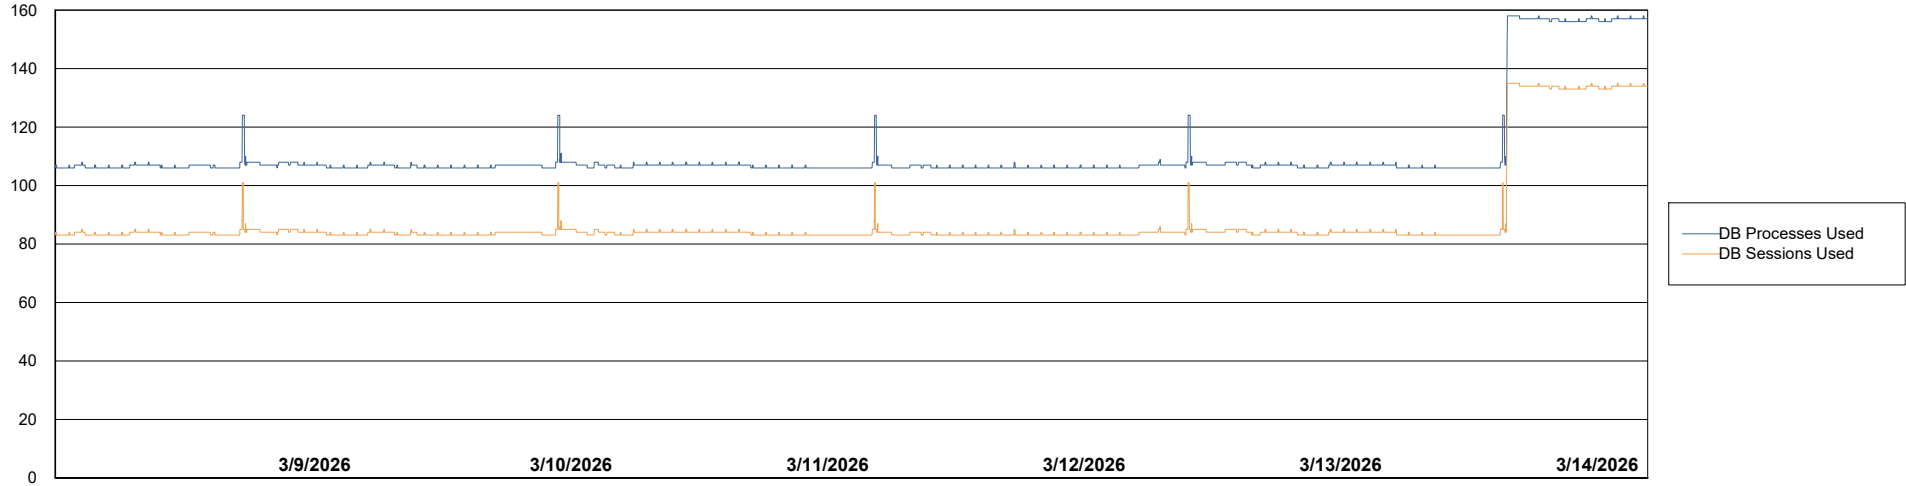

Database Performance LTS_PRD_CLSABSDB02_HSBABS1

DB Processes Max 0
DB Processes Max 1,000