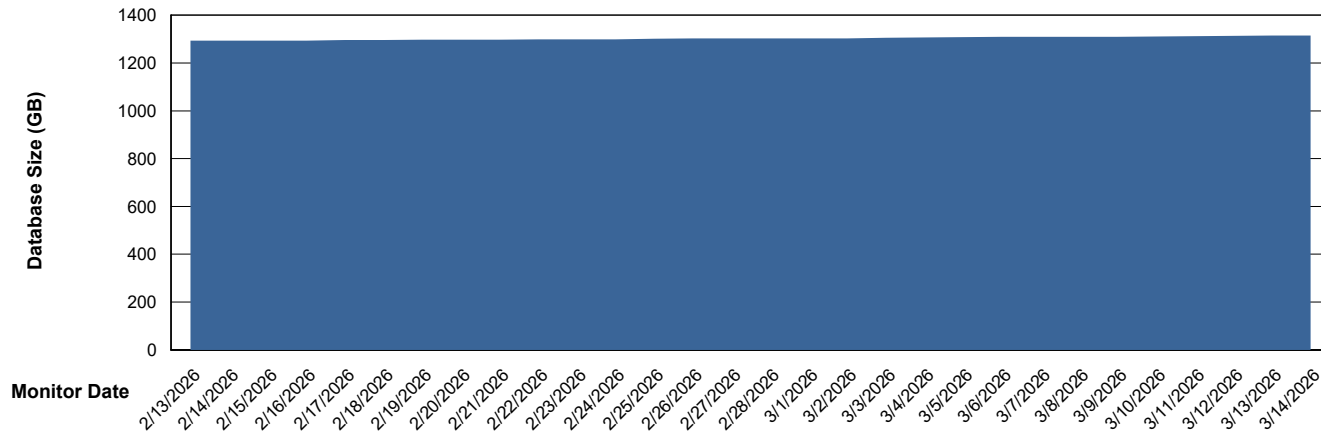

DATABASE SIZE LTS_PRD_CLSABSBI01NEW_ABS1

Database growth over last month