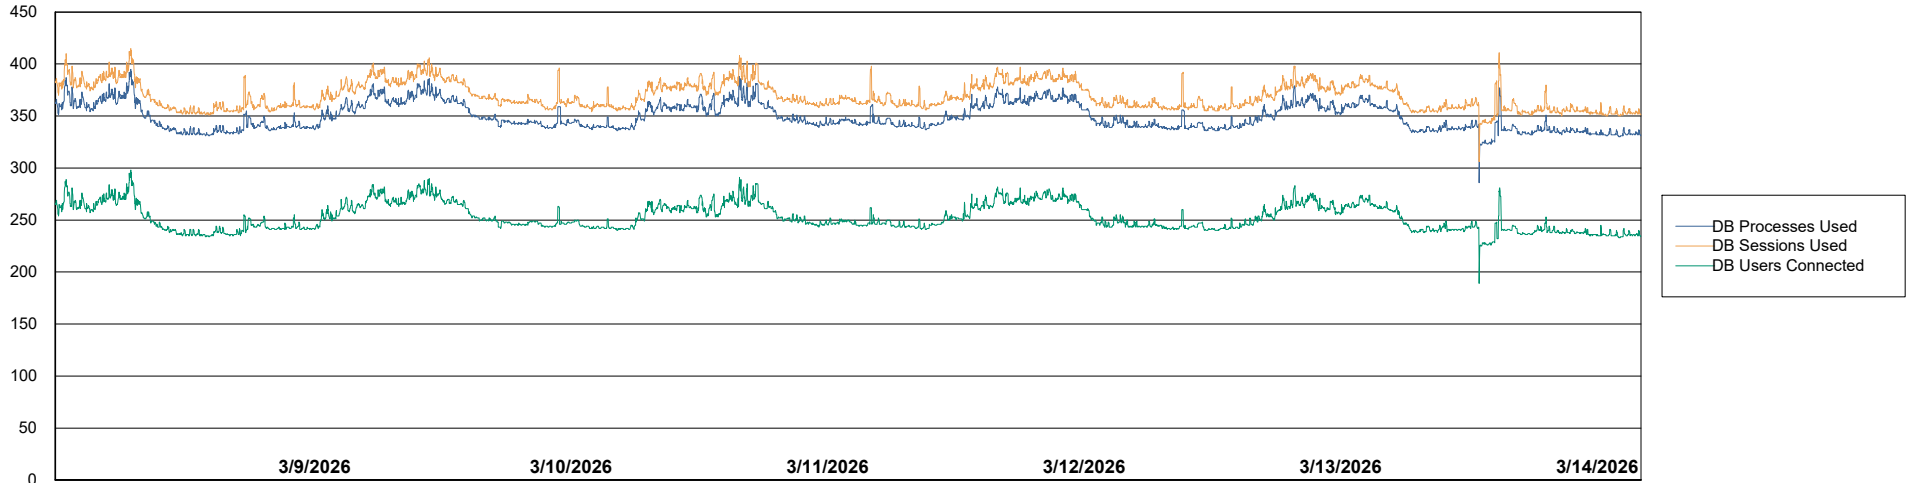

Database Performance LTS_PRD_CLSABSD01_ABS1