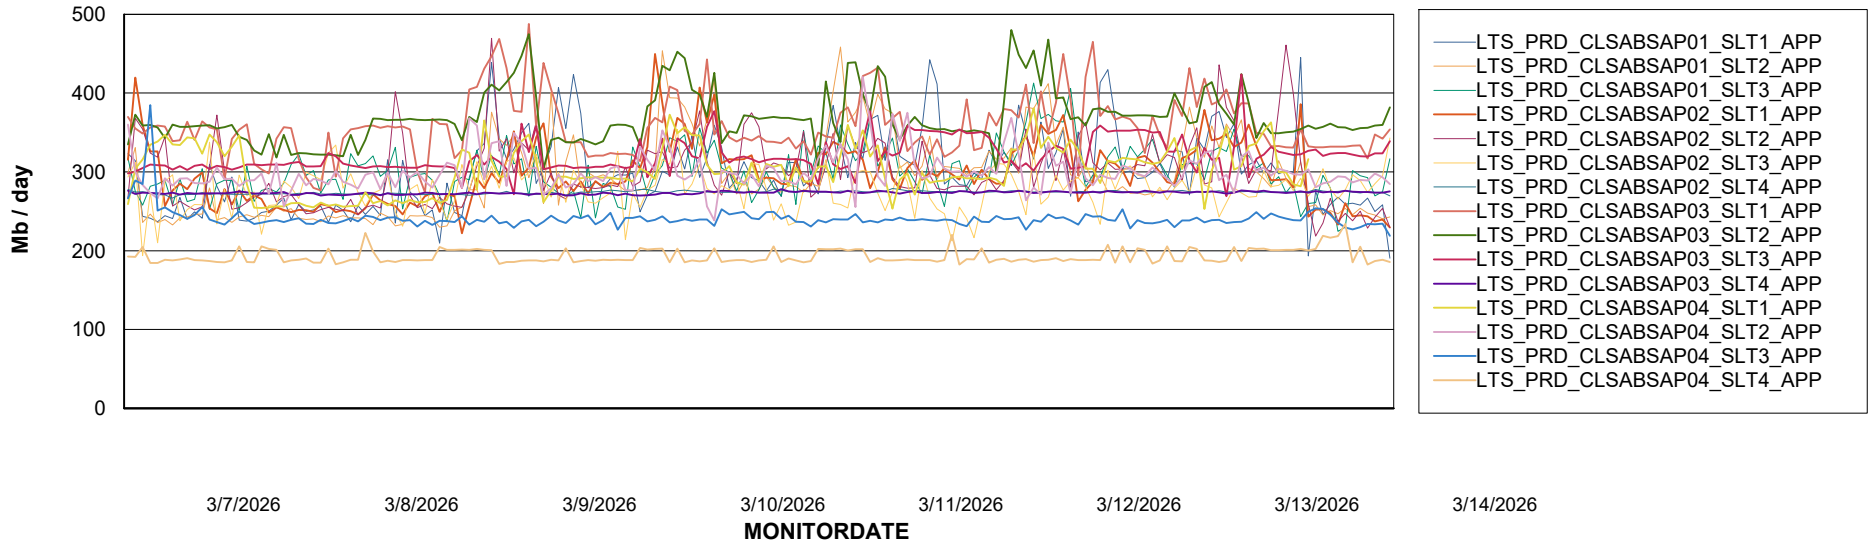

Recovery lag for last 7 days

Weekly SLA Customer Report

Customer LTS(CleanLease)_Production
Database ID 126

ABSSolute Application Server Services

Avg memory used per ABS Server Service

Avg users per day per ABS server