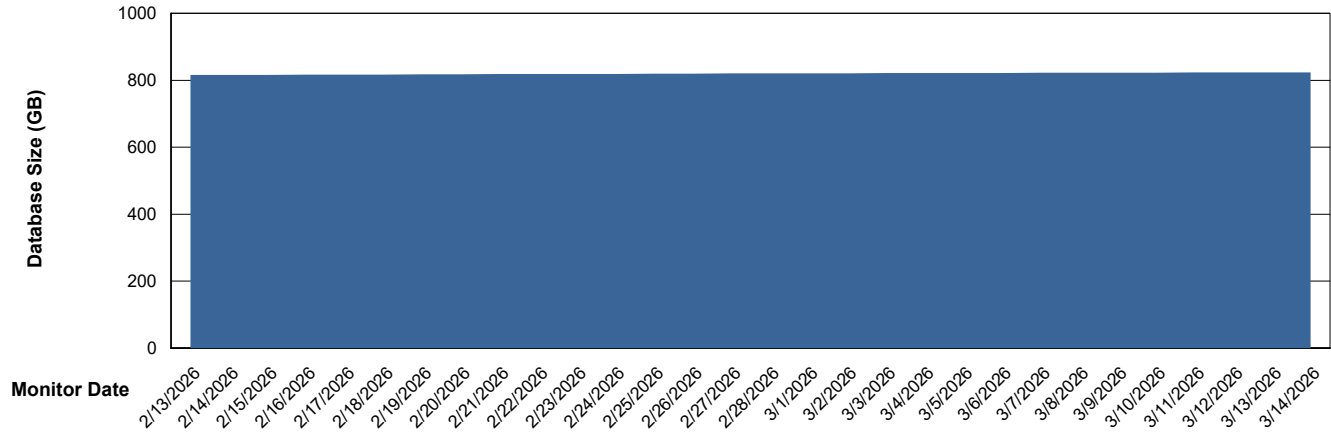

Database growth over last month

Database Tablespace LST-DBS7-AMS_DB_ABS1

Date	Tablespace Name	MaxFilesize (Gb)	Usedsize (Gb)	Percentage free
3/14/2026	ABSDATA	832	678	18
	INDX	174	129	26
3/13/2026	ABSDATA	832	678	19
	INDX	174	129	26
3/12/2026	ABSDATA	832	678	19
	INDX	174	129	26
3/11/2026	ABSDATA	832	678	19
	INDX	174	129	26
3/10/2026	ABSDATA	832	677	19
	INDX	174	129	26
3/9/2026	ABSDATA	832	677	19
	INDX	174	129	26
3/8/2026	ABSDATA	832	677	19
	INDX	174	129	26