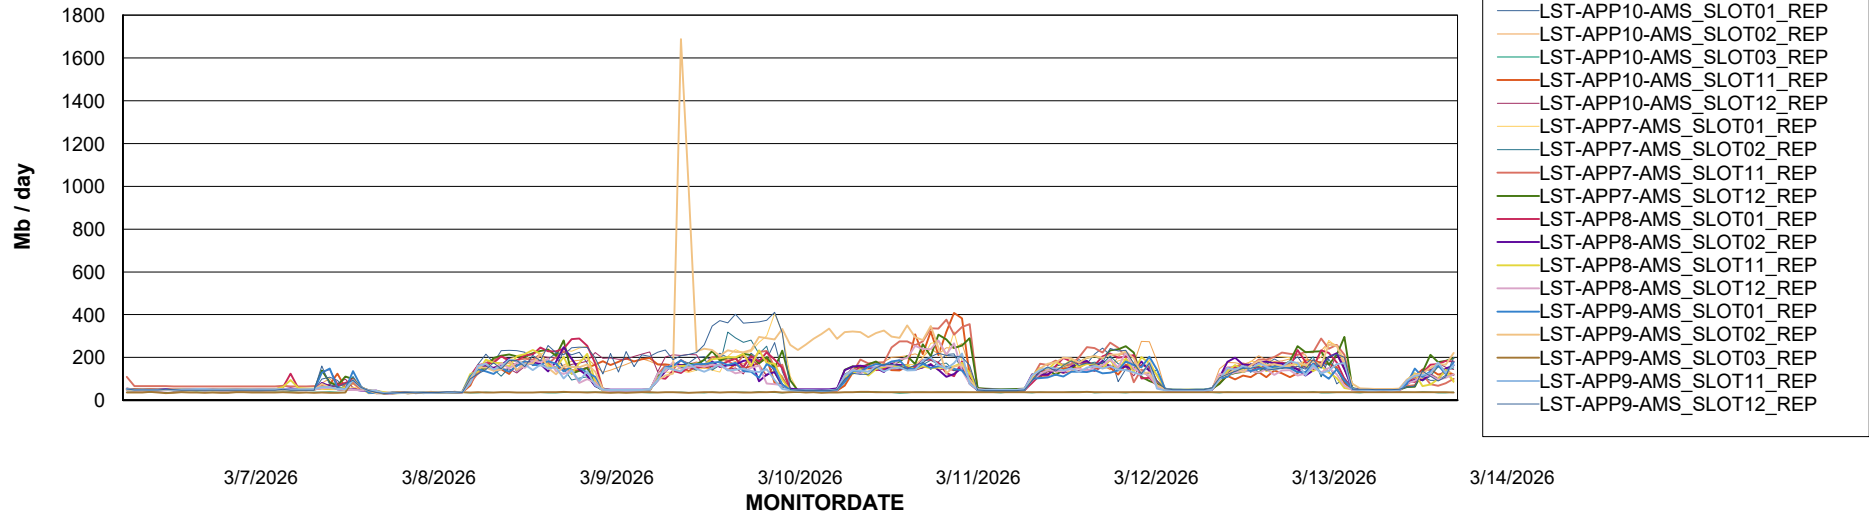

ABSSolute Application ReportServer Services

Avg memory used per ReportServer Service