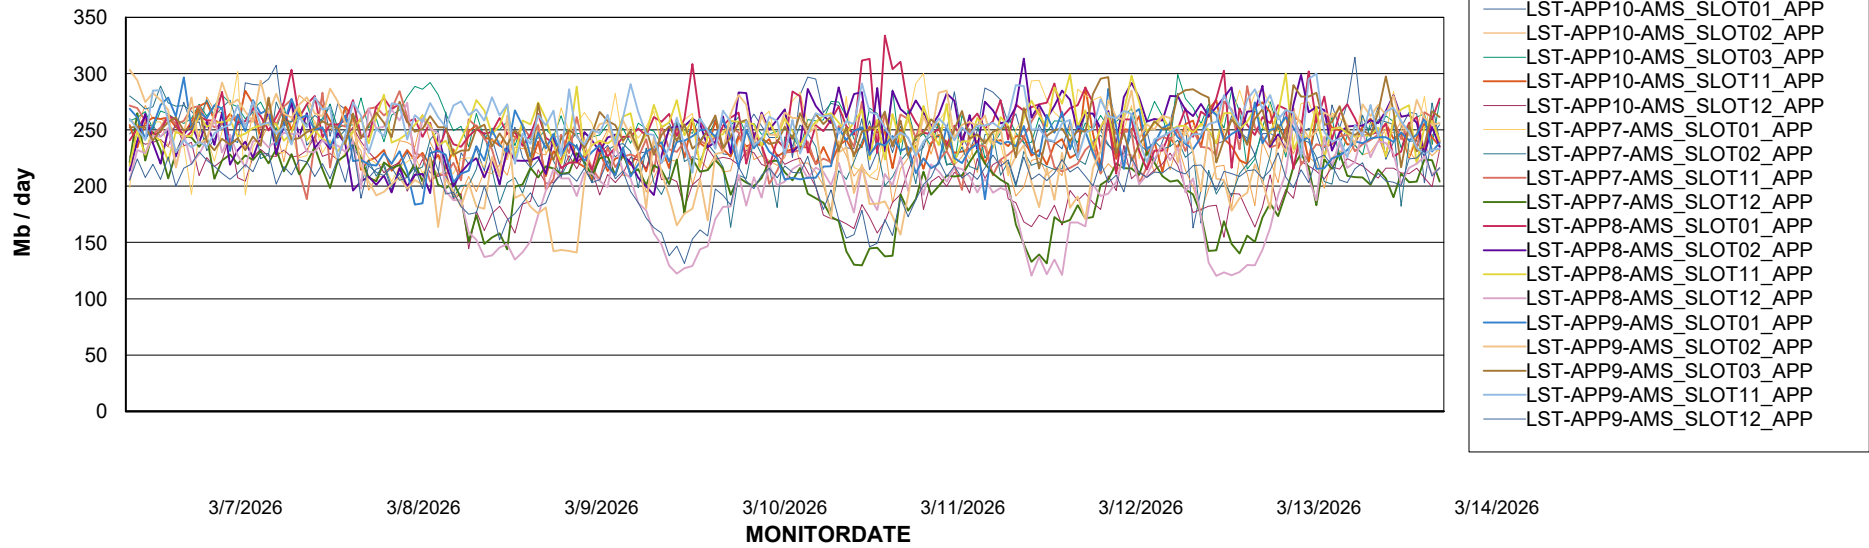

ABSSolute Application Server Services

Avg memory used per ABS Server Service