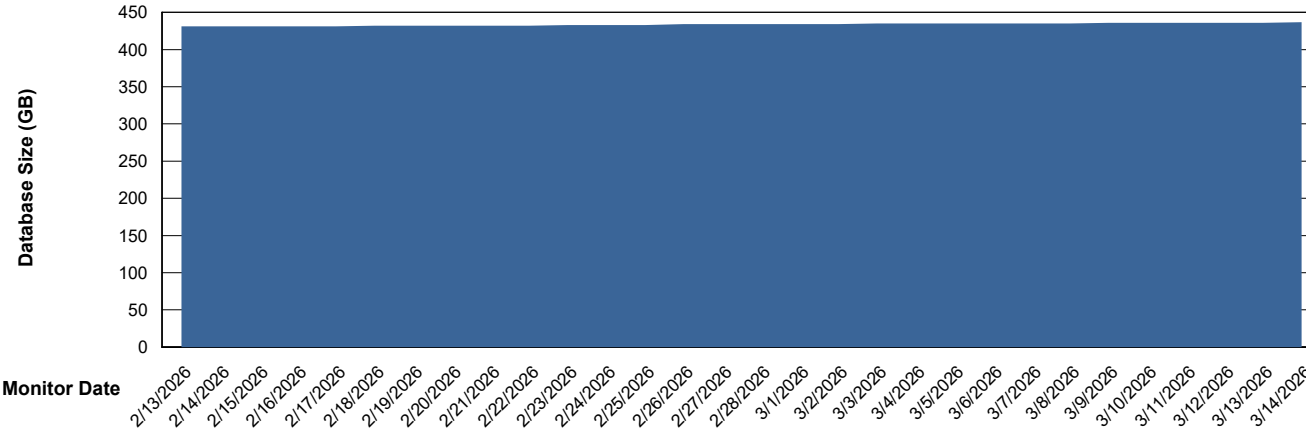

Database growth over last month

Database Tablespace LST-DBS3-AMS_DB_ABSME

Date	Tablespace Name	MaxFilesize (Gb)	Usedsize (Gb)	Percentage free
3/14/2026	ABSDATA	479	401	16
	INDX	120	29	76
3/13/2026	ABSDATA	479	401	16
	INDX	120	29	76
3/12/2026	ABSDATA	479	401	16
	INDX	120	29	76
3/11/2026	ABSDATA	479	401	16
	INDX	120	29	76
3/10/2026	ABSDATA	479	401	16
	INDX	120	29	76
3/9/2026	ABSDATA	479	401	16
	INDX	120	29	76
3/8/2026	ABSDATA	479	400	16
	INDX	120	29	76