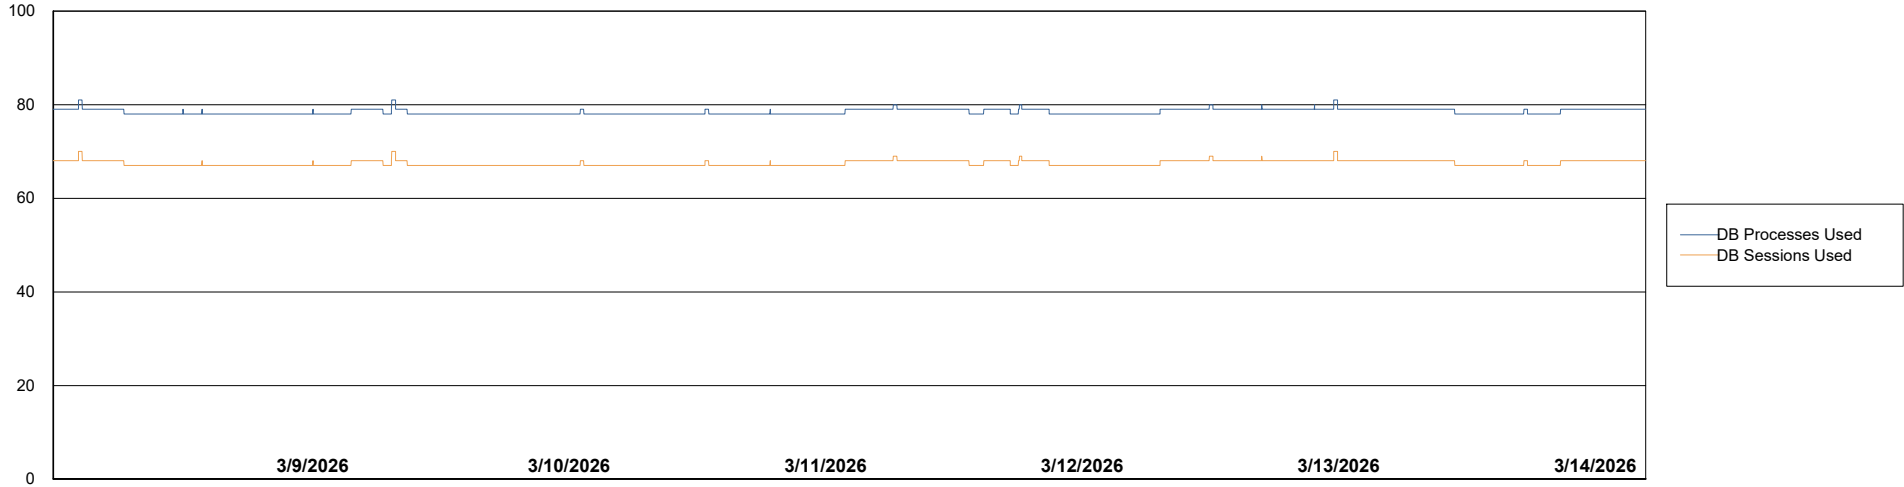

Database Performance LST-DBS4-AMS_DB_HSBABSME

DB Processes Max 0
DB Processes Max 1,000