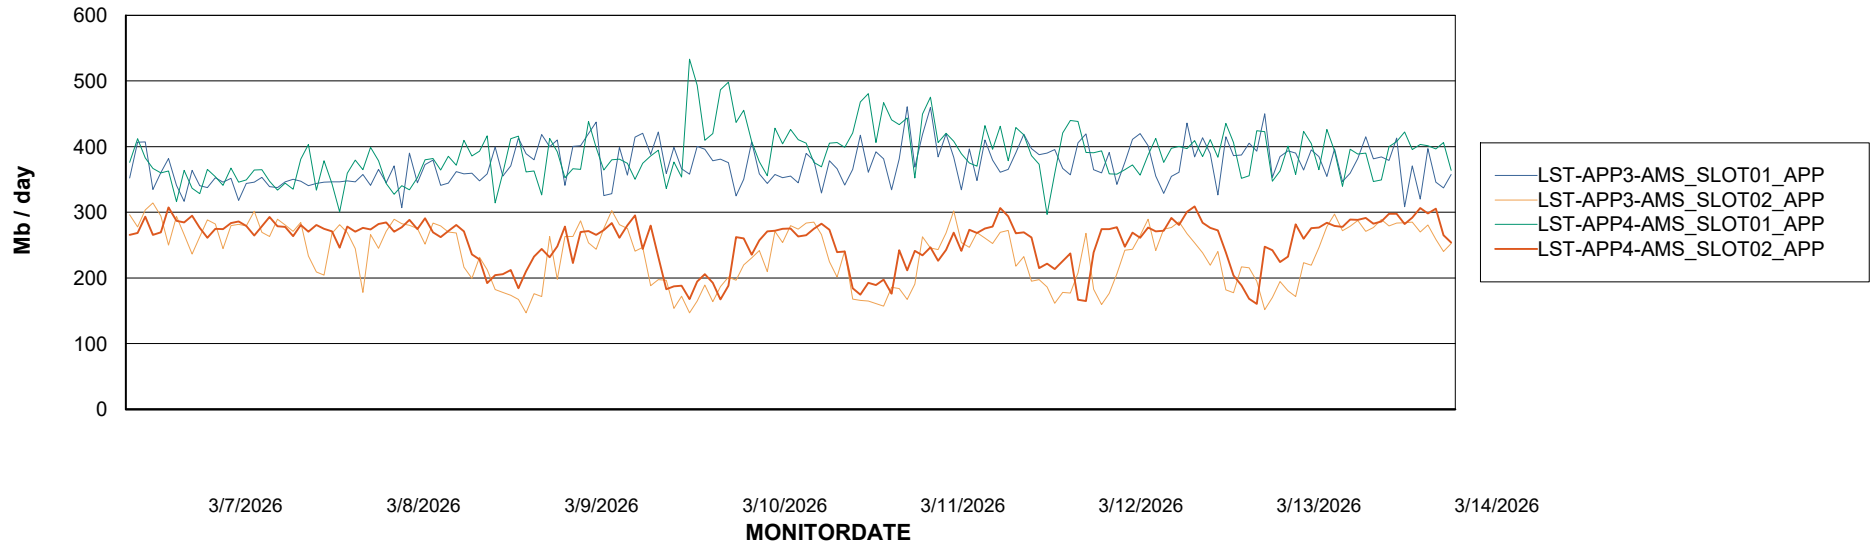

ABSSolute Application Server Services

Avg memory used per ABS Server Service