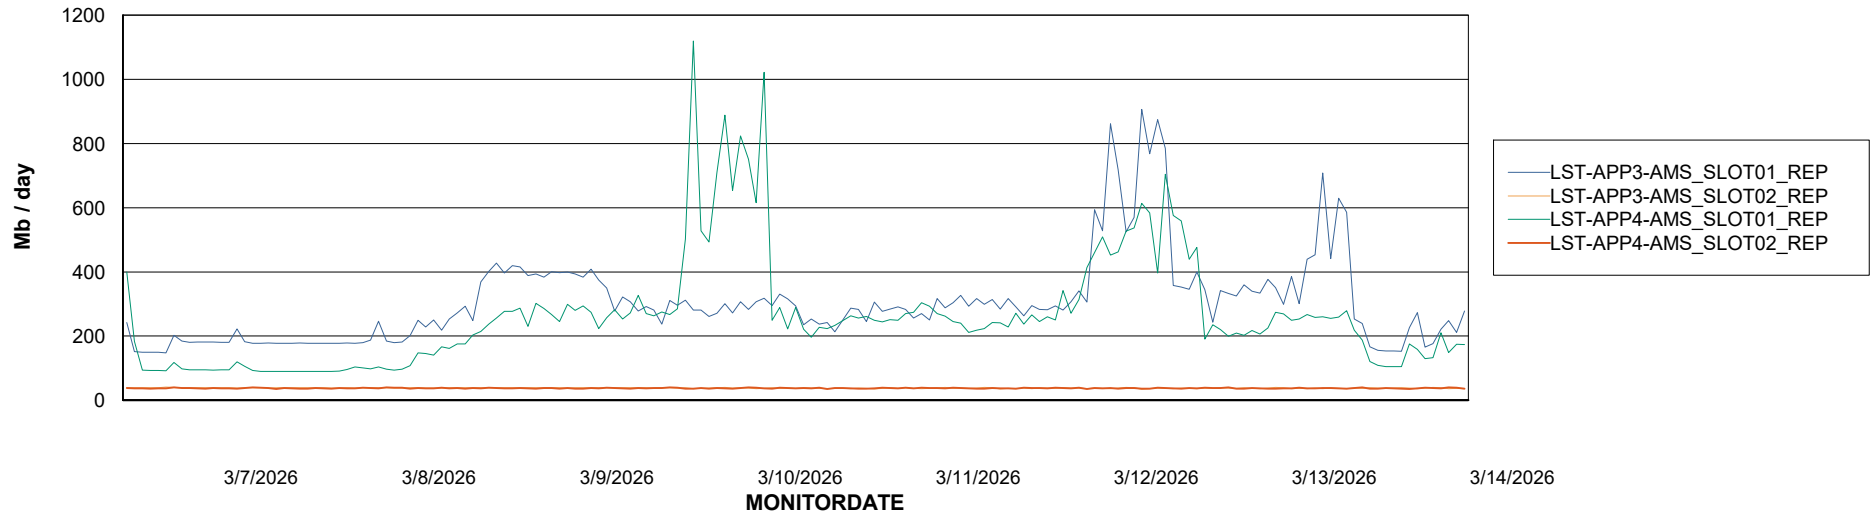

ABSSolute Application ReportServer Services

Avg memory used per ReportServer Service