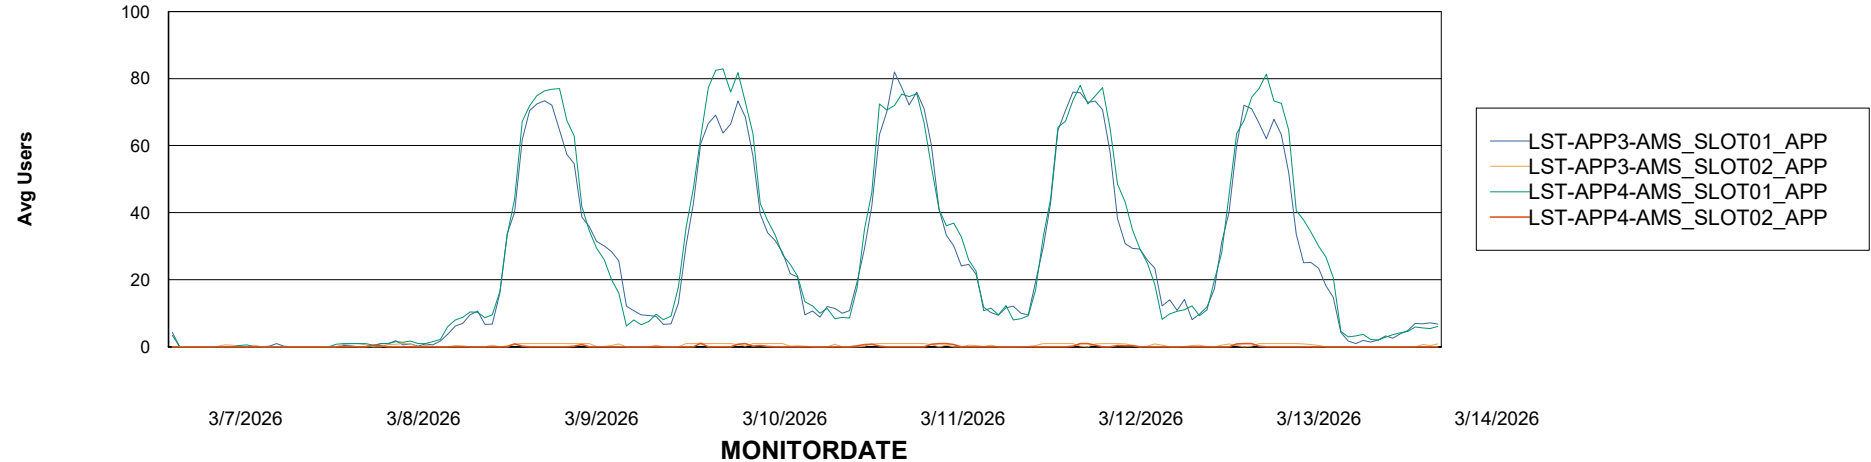

Avg users per day per ABS server