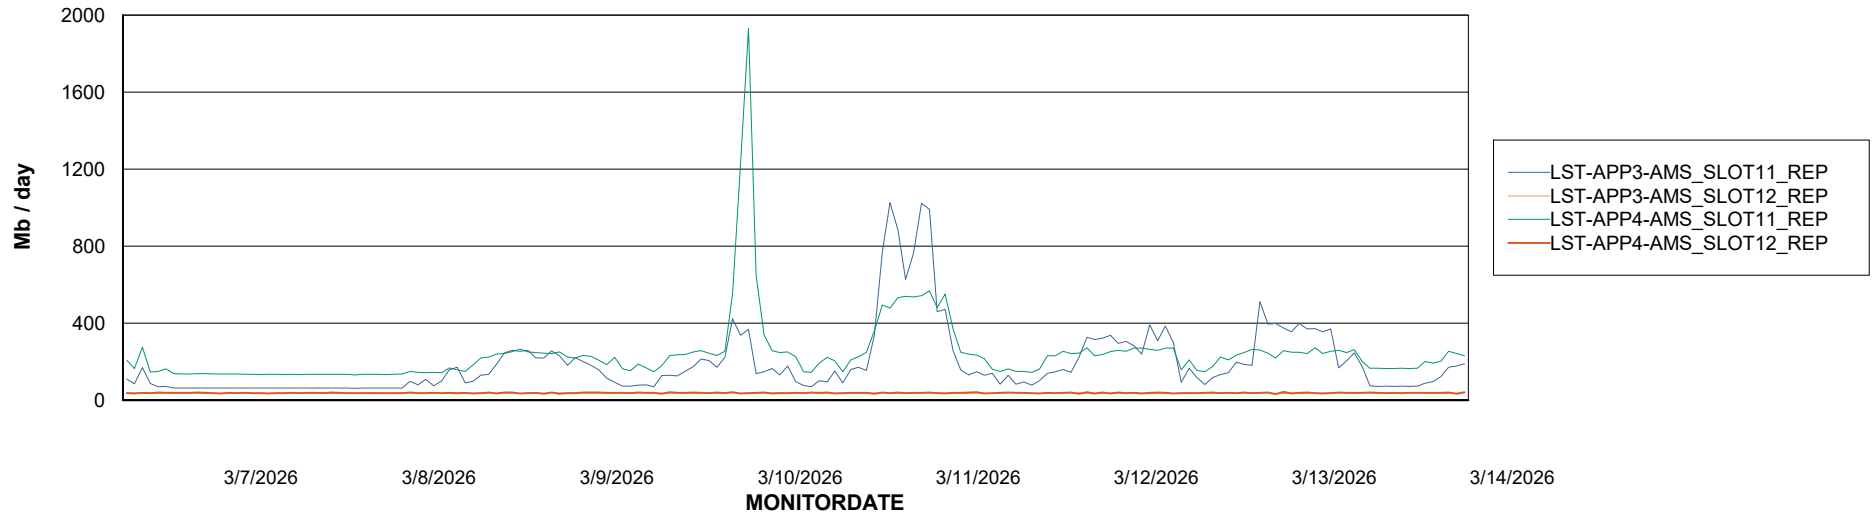

ABSSolute Application ReportServer Services

Avg memory used per ReportServer Service