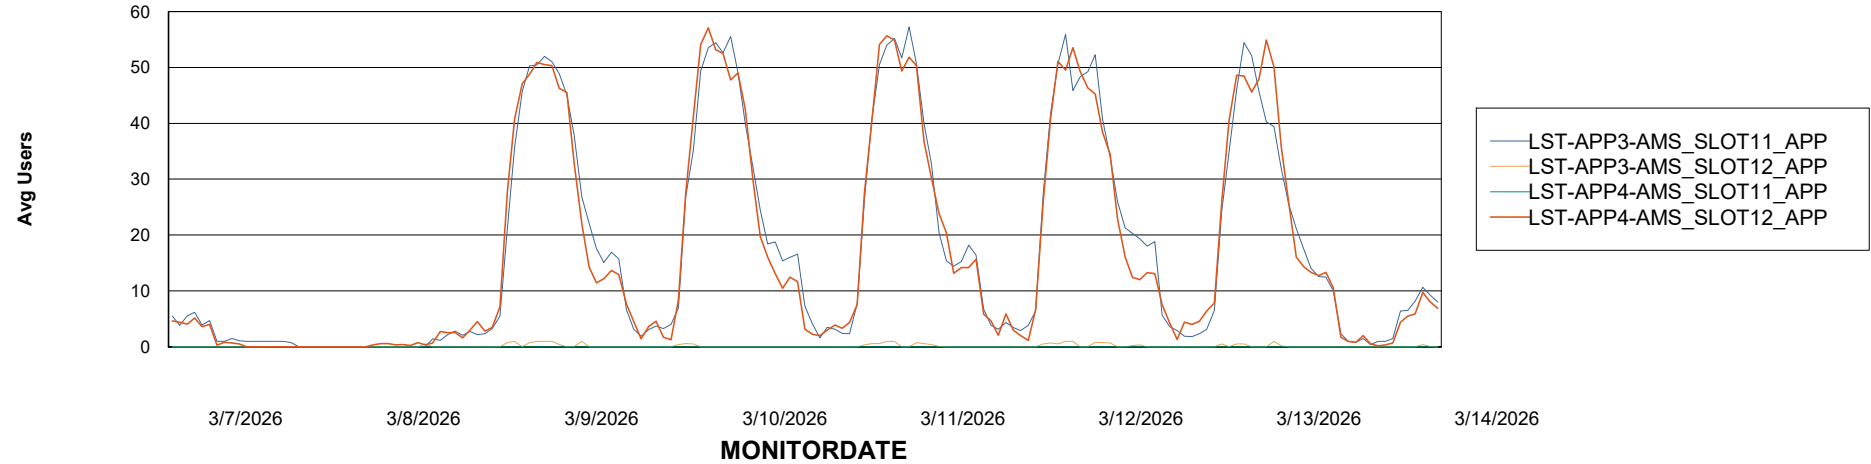

Weekly SLA Customer Report

Customer LST OCI AMS Production ABSME2
Database ID 211

ABSSolute Application Server Services

Avg memory used per ABS Server Service

Avg users per day per ABS server

Weekly SLA Customer Report