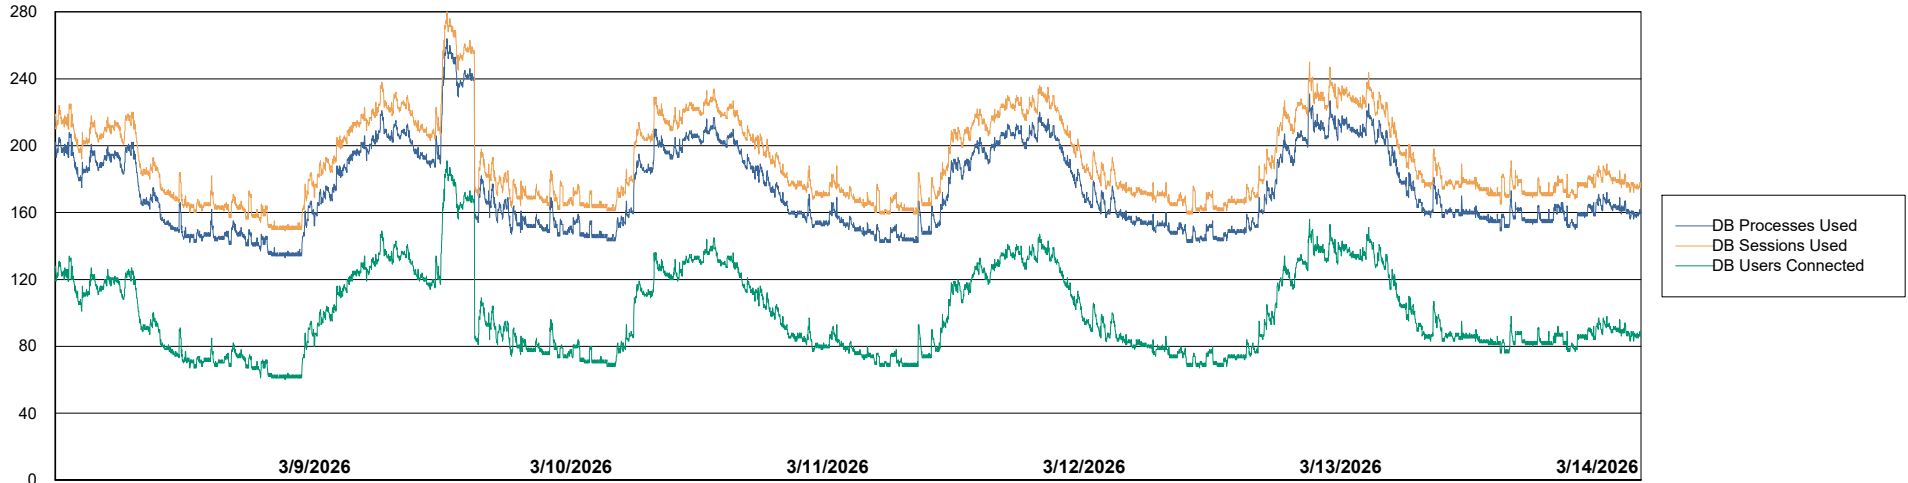

Database Performance LST-DBS4-AMS_DB_ABSME2