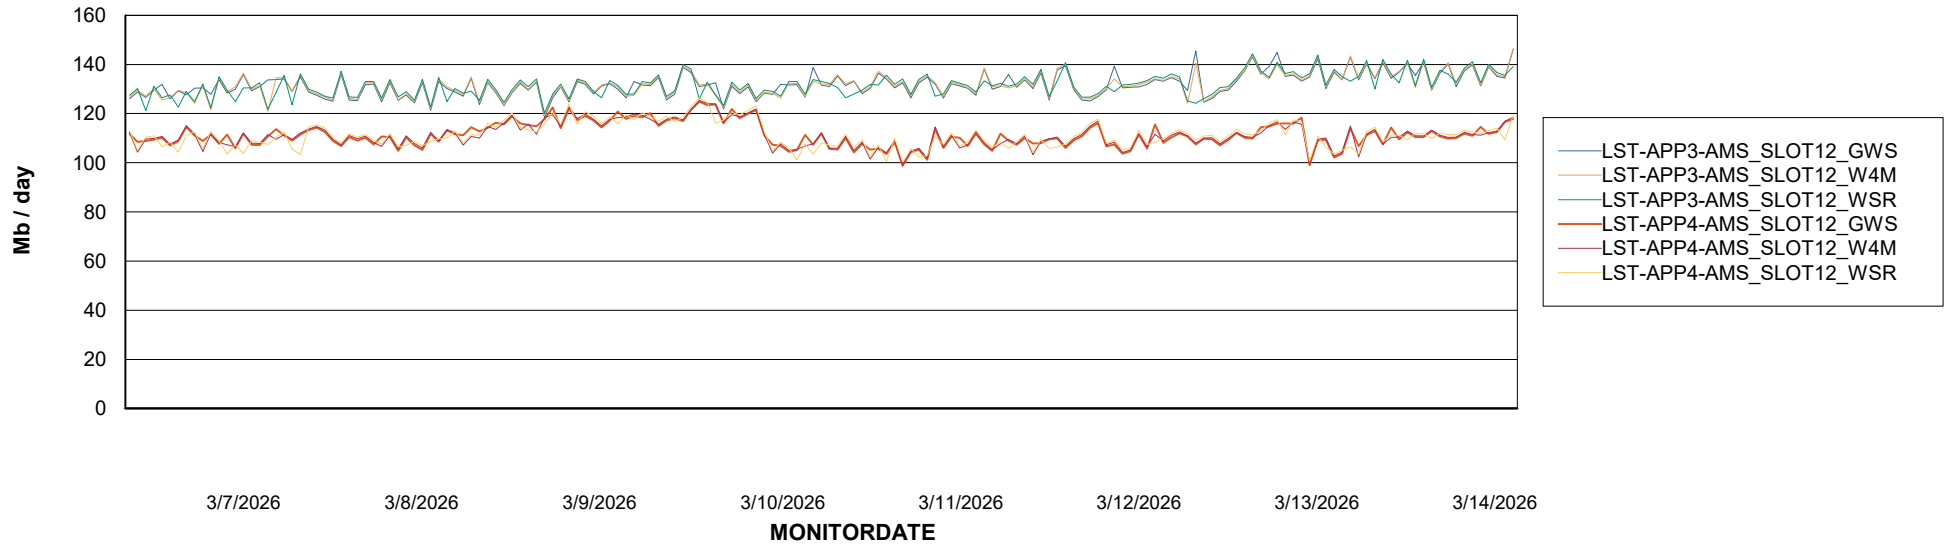

ABSSolute Web Component Services

Avg memory used per ABS Web component