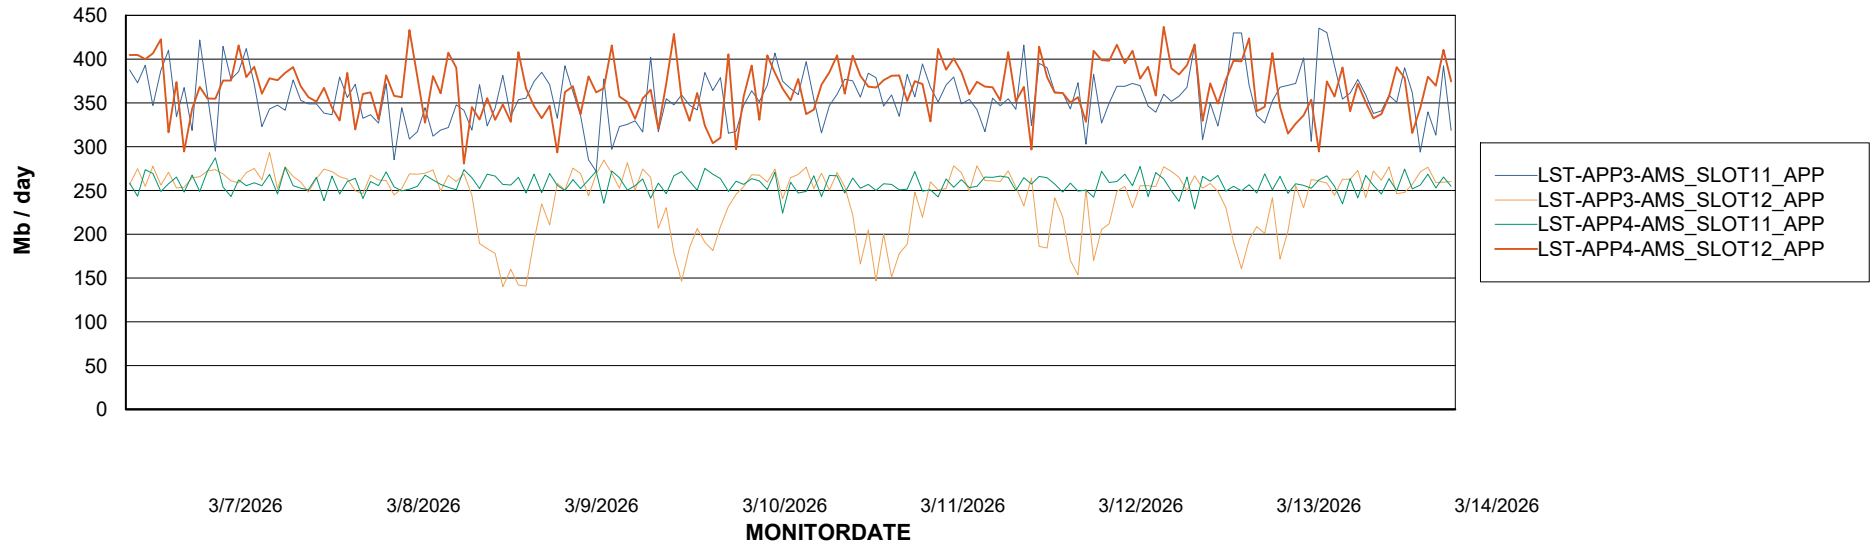

ABSSolute Application Server Services

Avg memory used per ABS Server Service