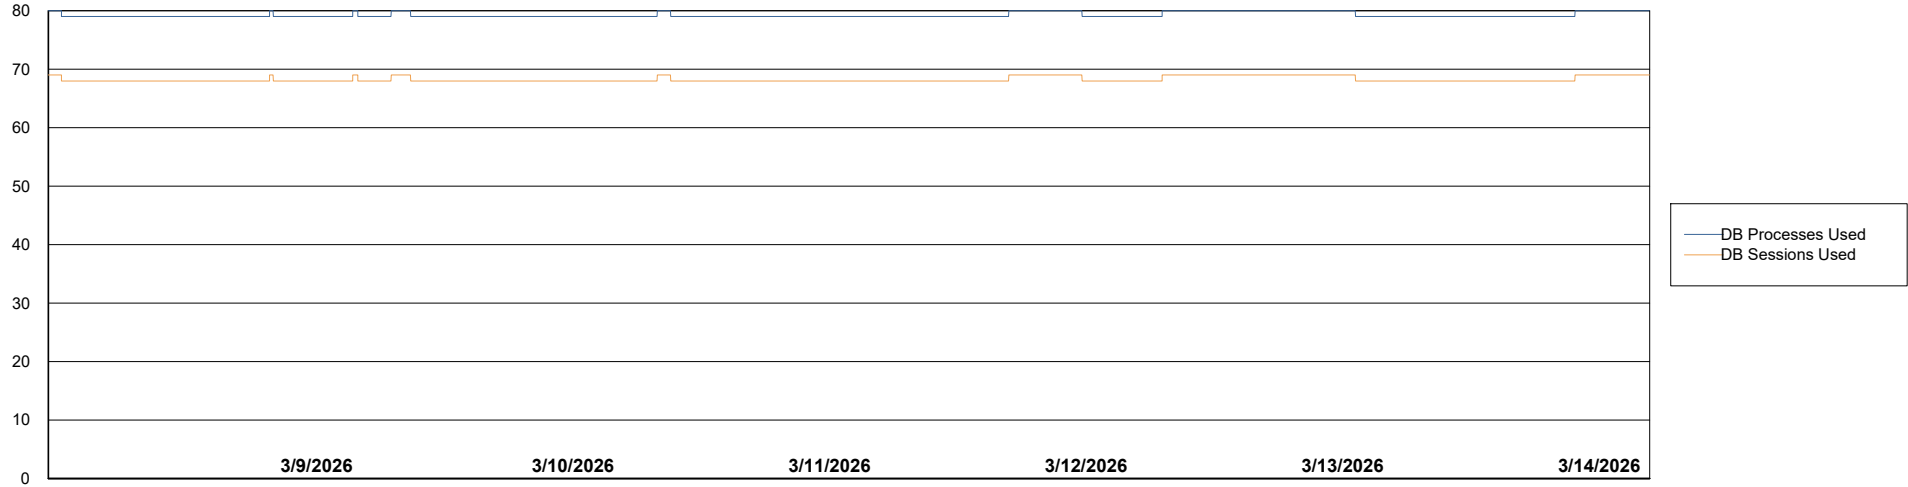

Database Performance LST-DBS3-AMS_DB_HSBME2

DB Processes Max 1,000

DB Processes Max 0