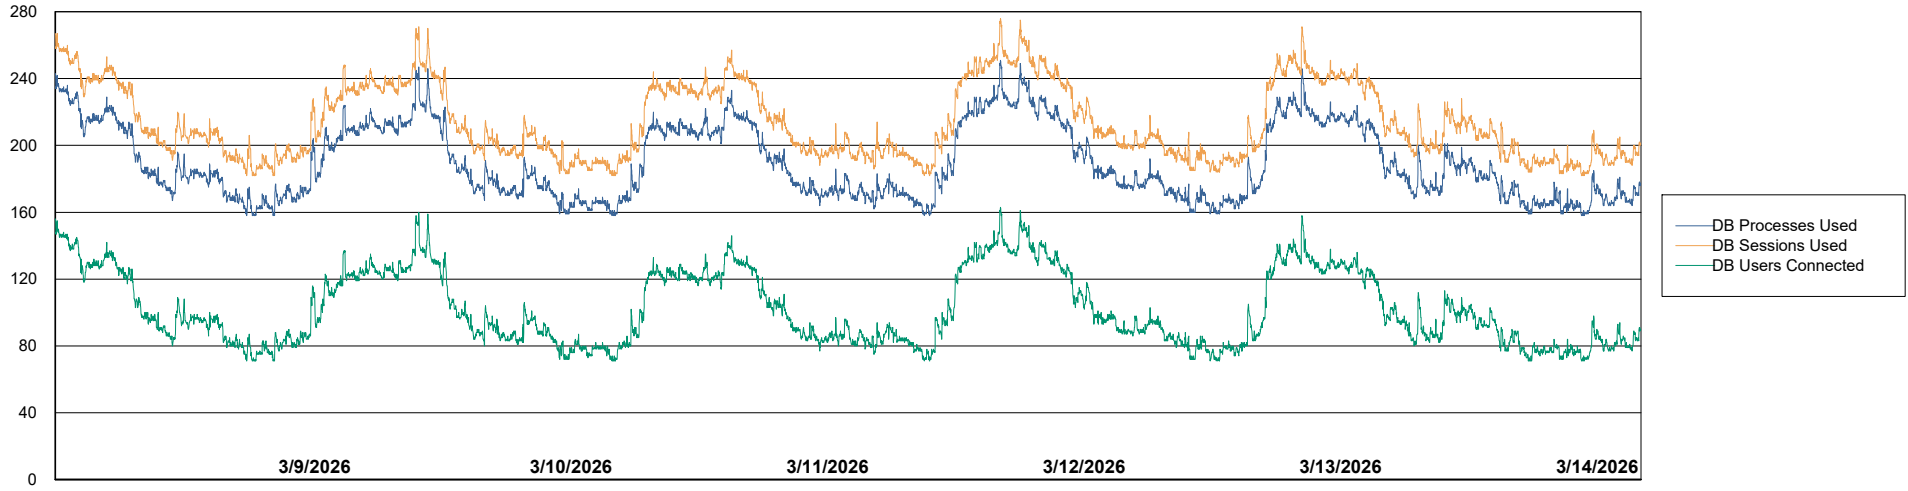

Database Performance LST-DBS5-AMS_DB_ABSEE