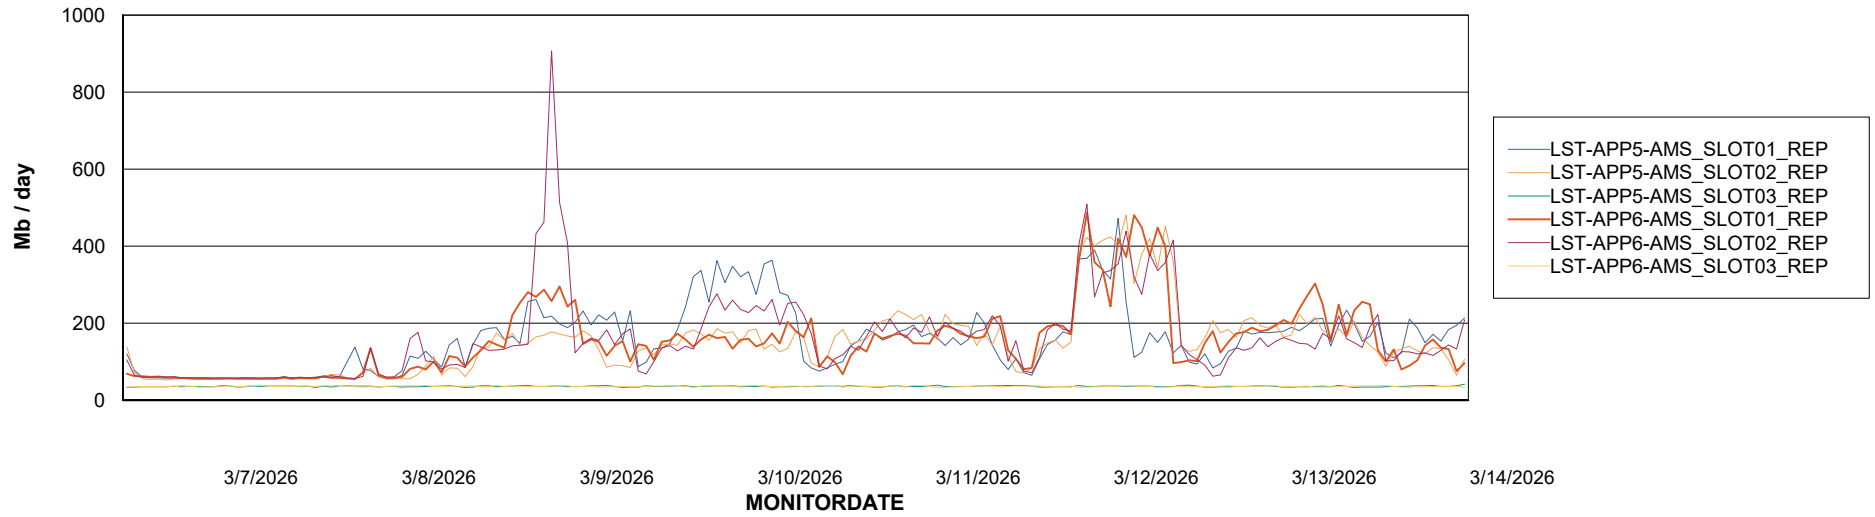

ABSSolute Application ReportServer Services

Avg memory used per ReportServer Service