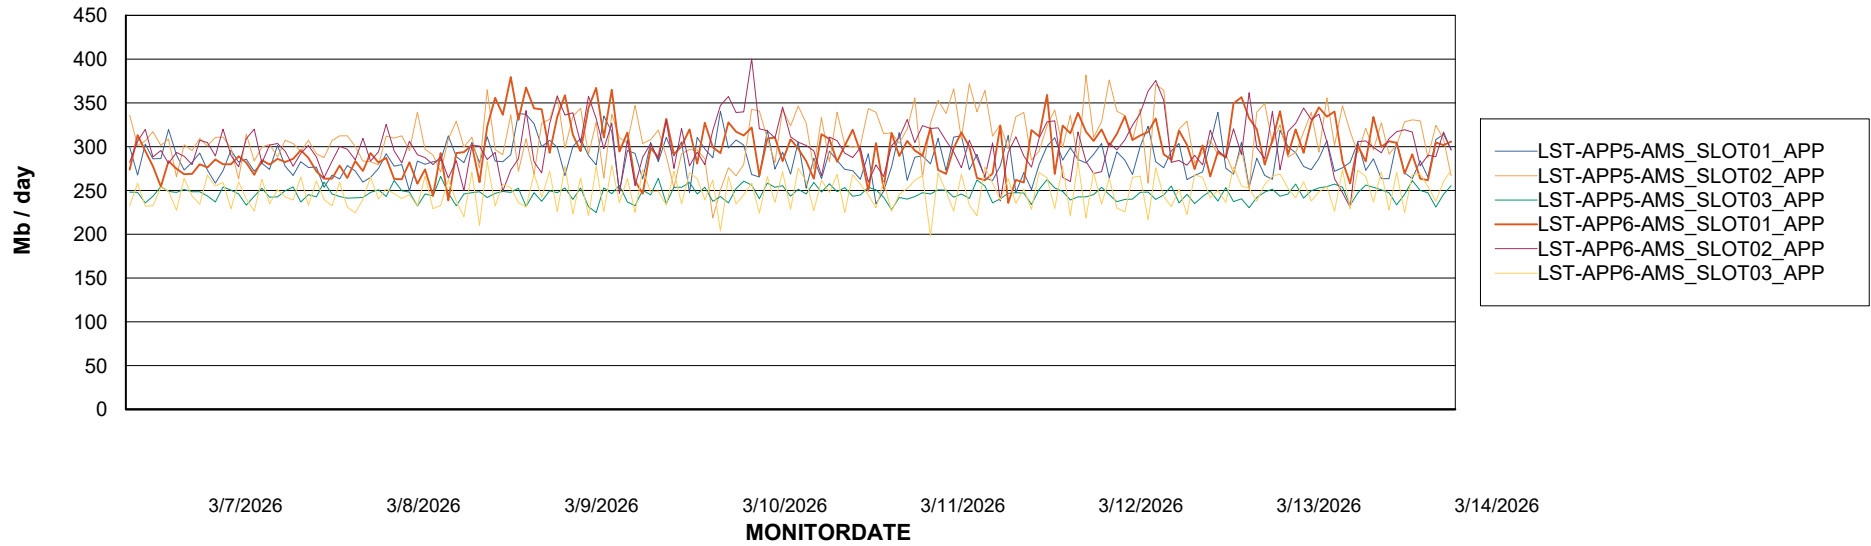

ABSSolute Application Server Services

Avg memory used per ABS Server Service