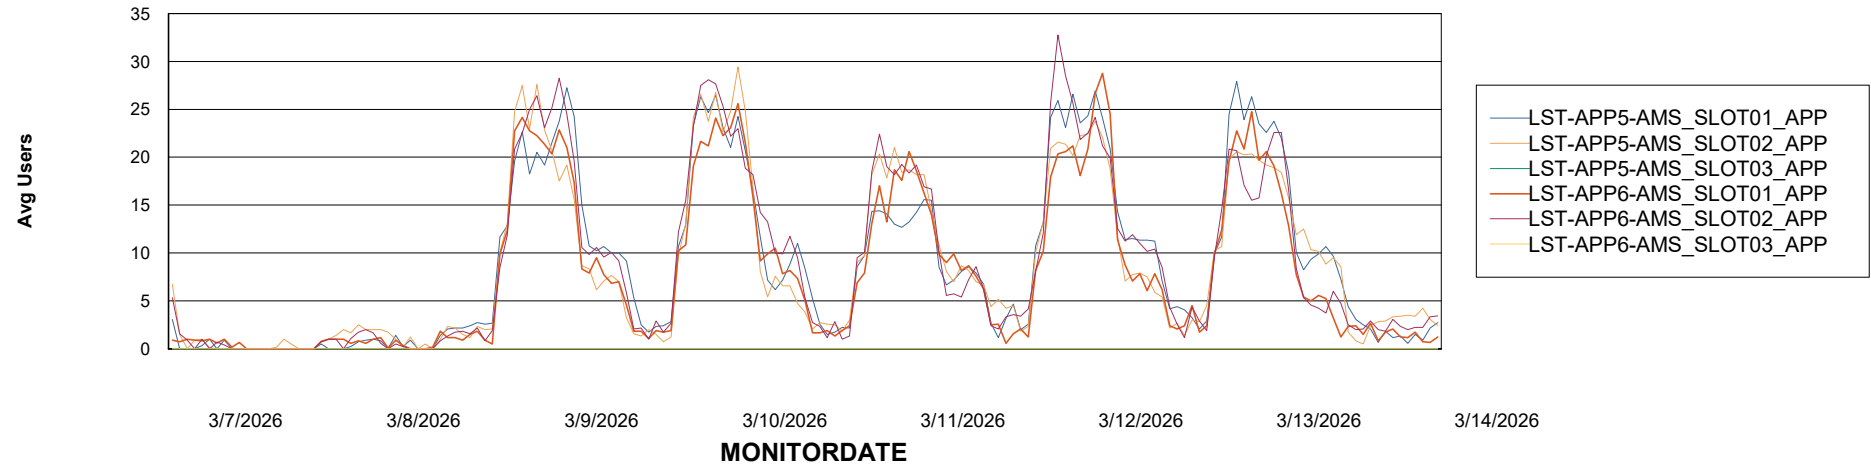

Weekly SLA Customer Report

Customer LST OCI AMS Production ABSEE
Database ID 206

ABSSolute Application Server Services

Avg memory used per ABS Server Service

Avg users per day per ABS server

Weekly SLA Customer Report