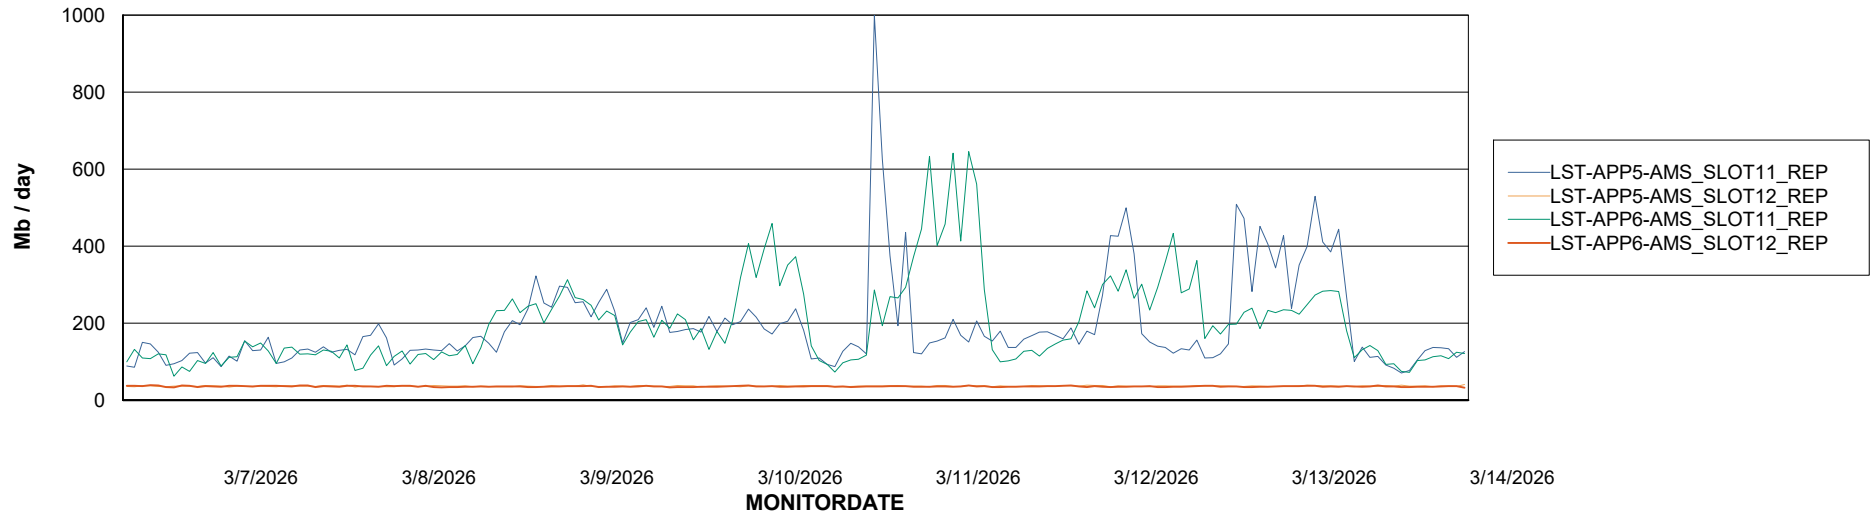

ABSSolute Application ReportServer Services

Avg memory used per ReportServer Service