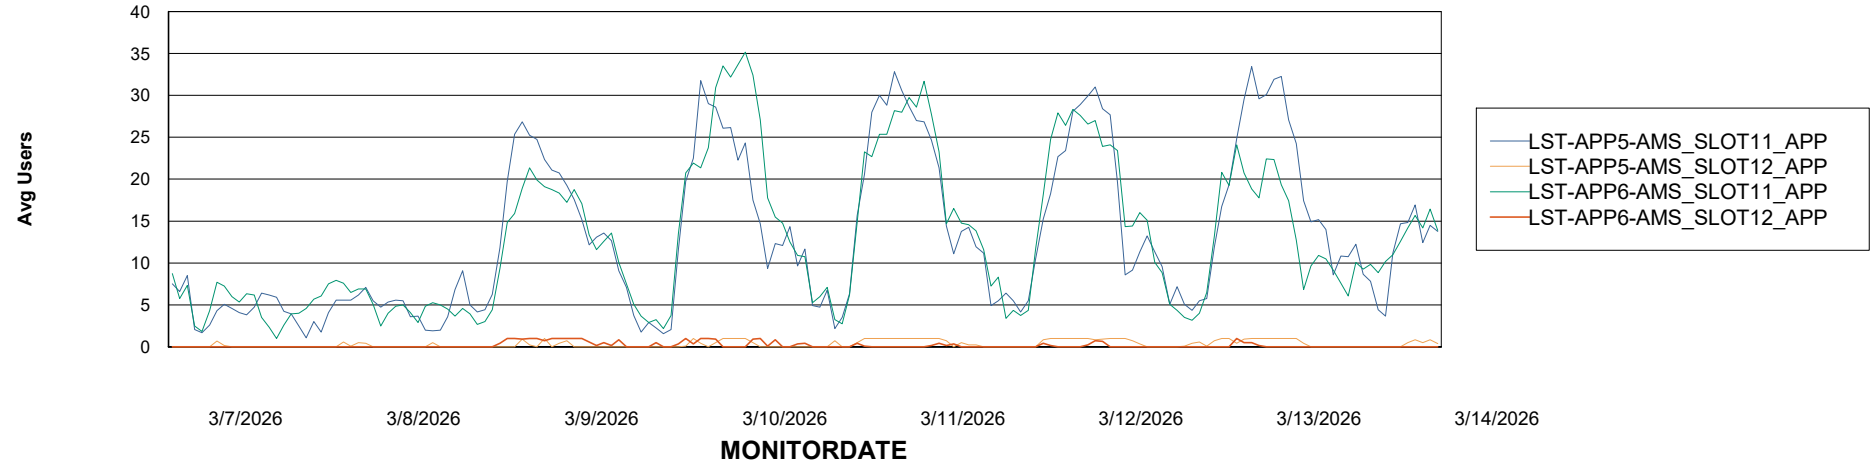

Weekly SLA Customer Report

Customer LST OCI AMS Production ABSEE2
Database ID 212

ABSSolute Application Server Services

Avg memory used per ABS Server Service

Avg users per day per ABS server

Weekly SLA Customer Report