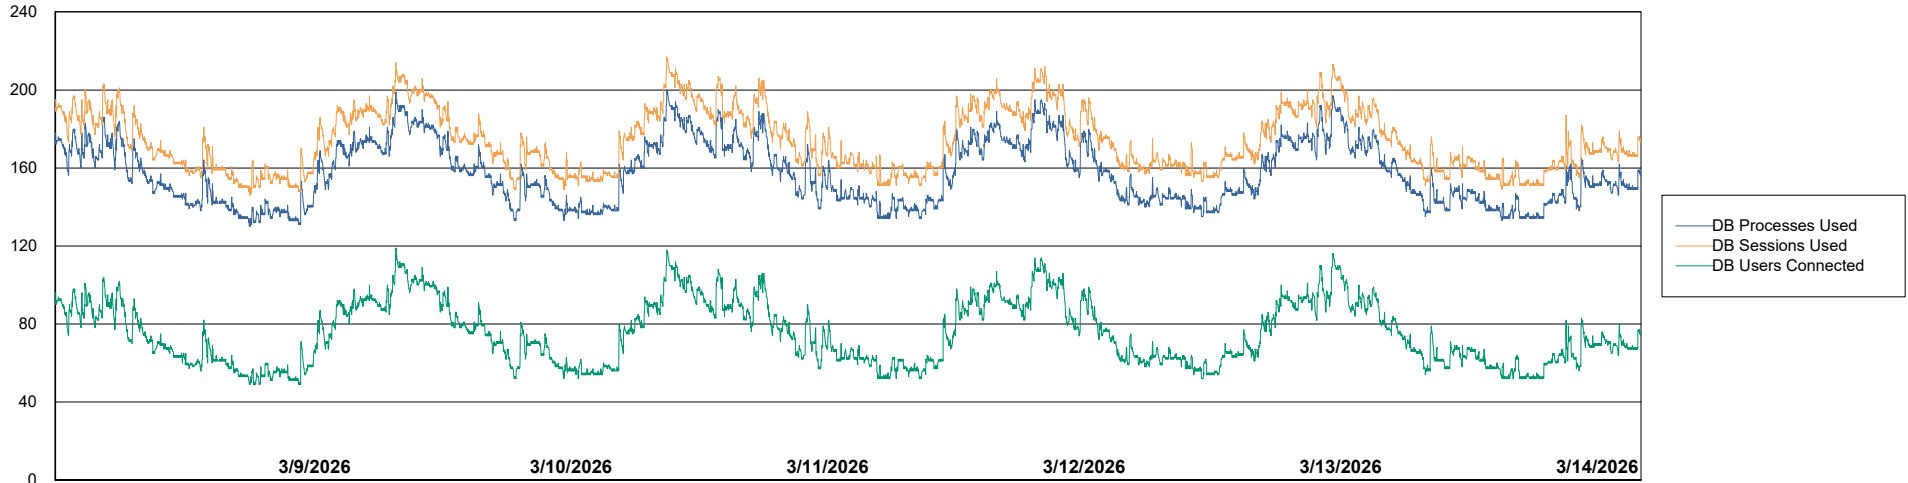

Database Performance LST-DBS6-AMS_DB_ABSEE2