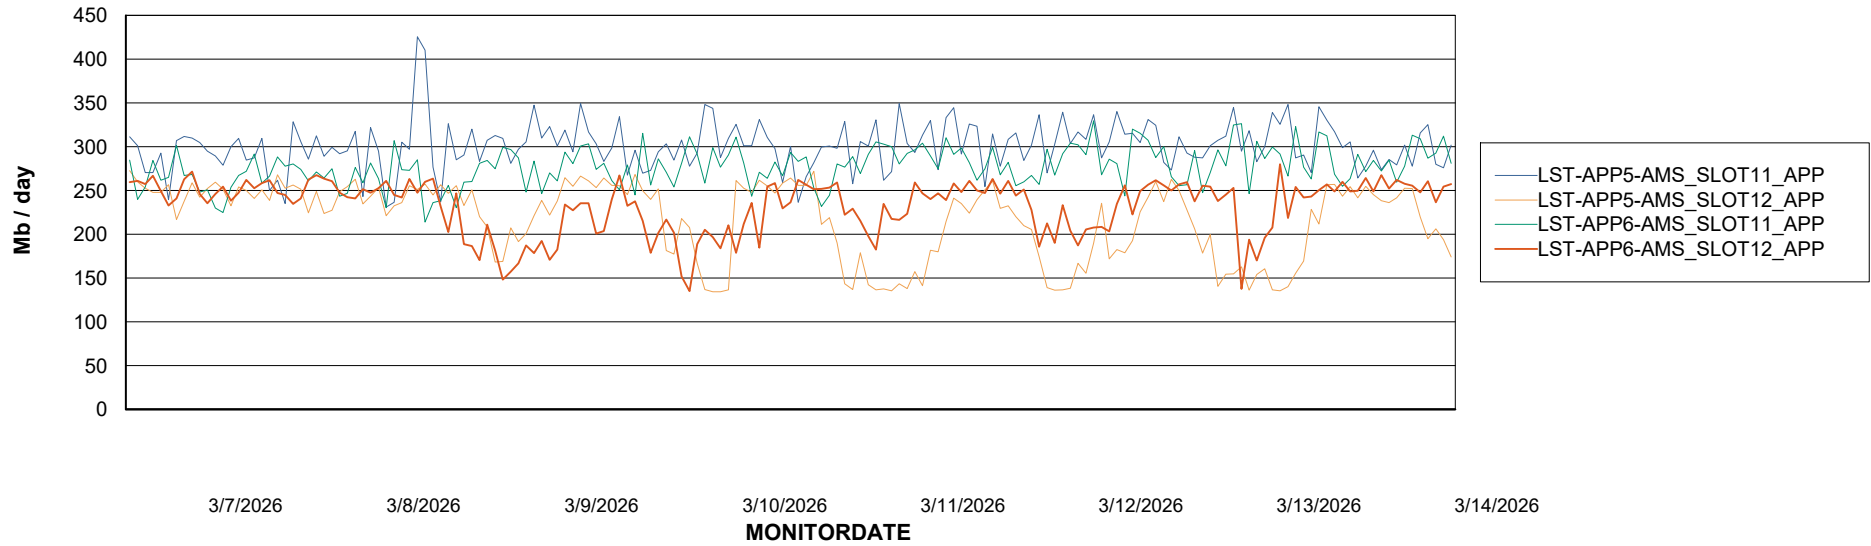

ABSSolute Application Server Services

Avg memory used per ABS Server Service