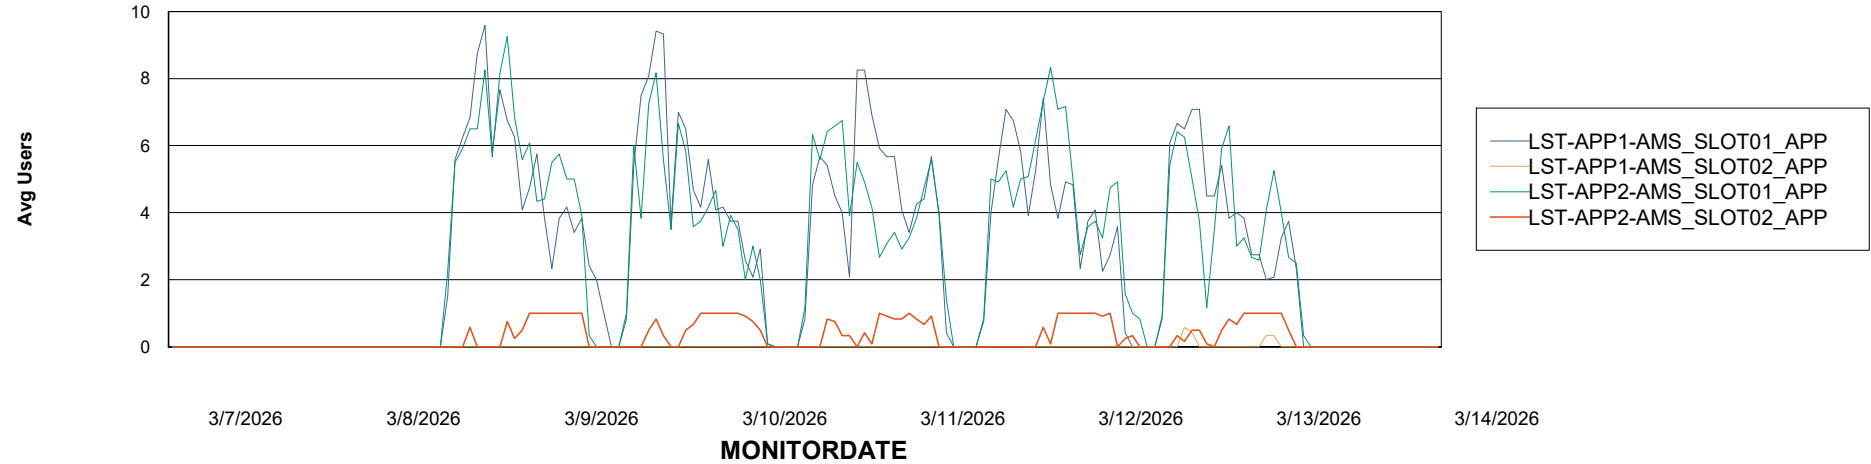

Weekly SLA Customer Report

Customer LST OCI AMS Production ABSCH
Database ID 217

ABSSolute Application Server Services

Avg memory used per ABS Server Service

Avg users per day per ABS server

Weekly SLA Customer Report