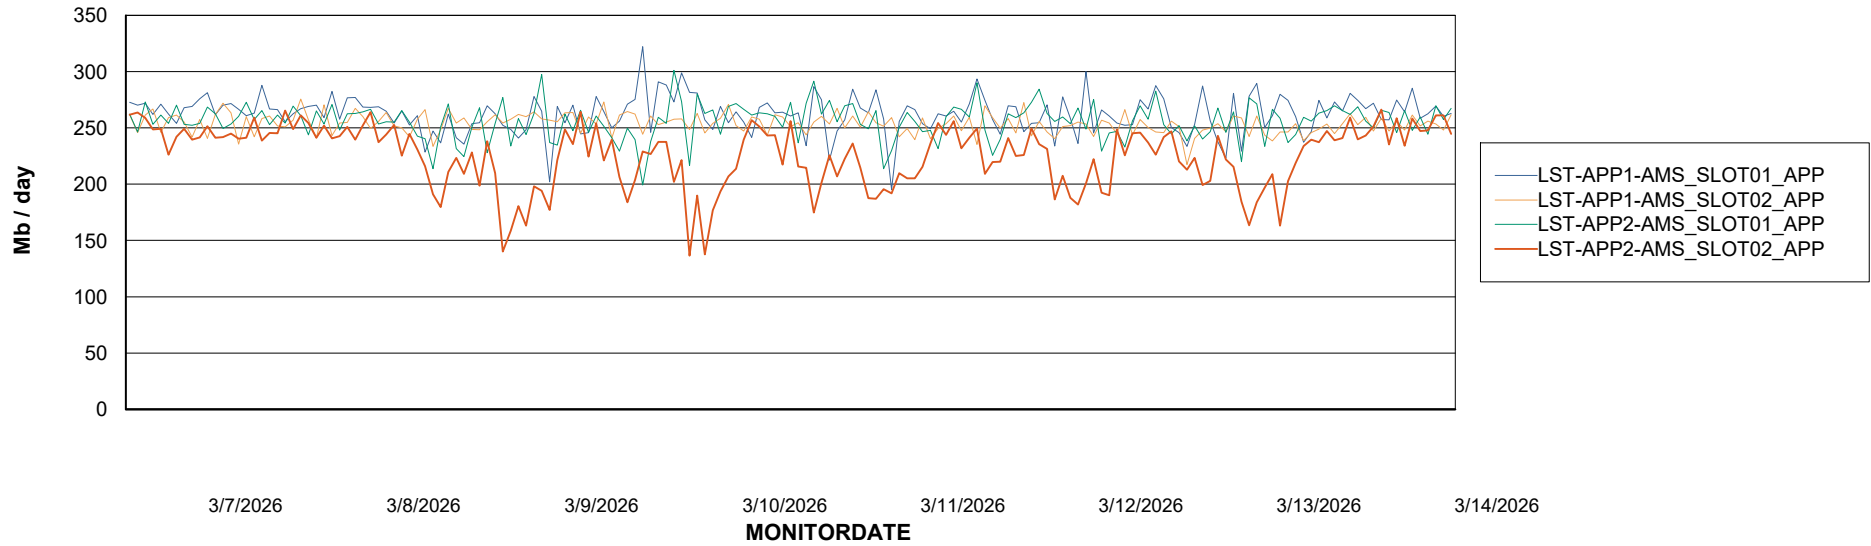

ABSSolute Application Server Services

Avg memory used per ABS Server Service