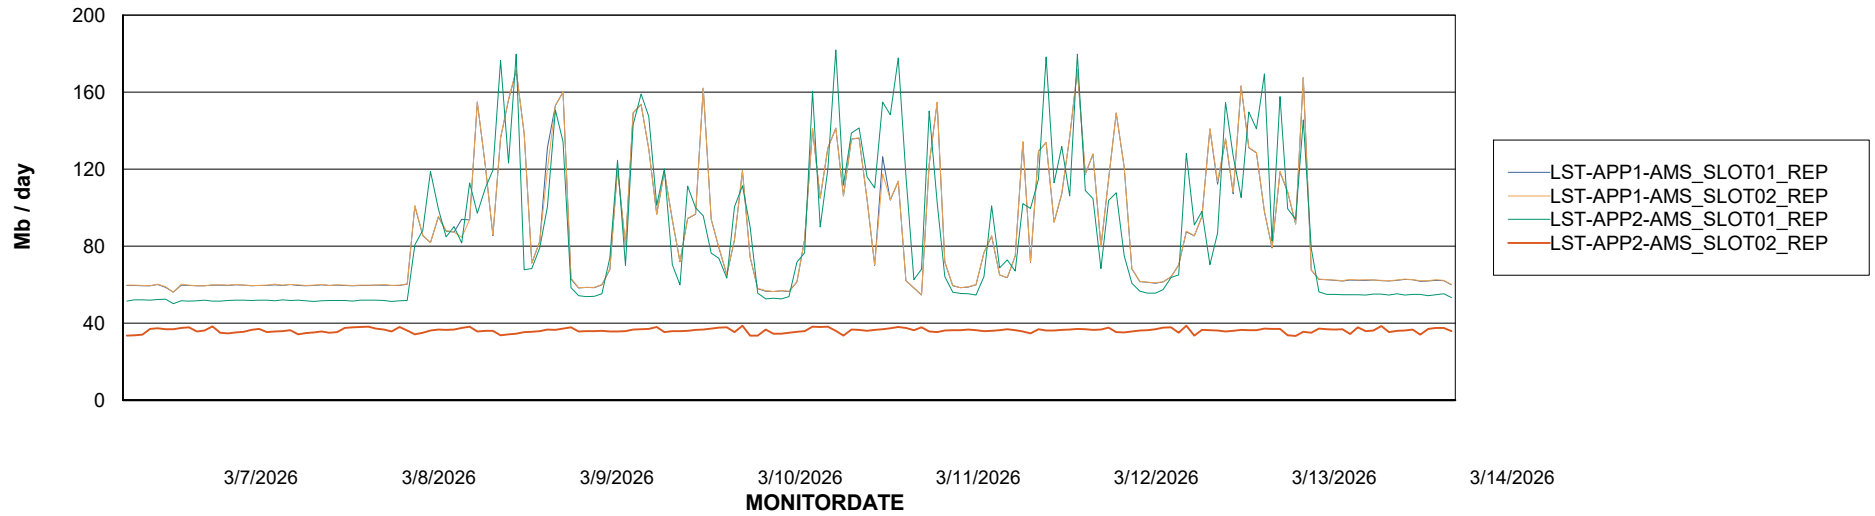

ABSSolute Application ReportServer Services

Avg memory used per ReportServer Service