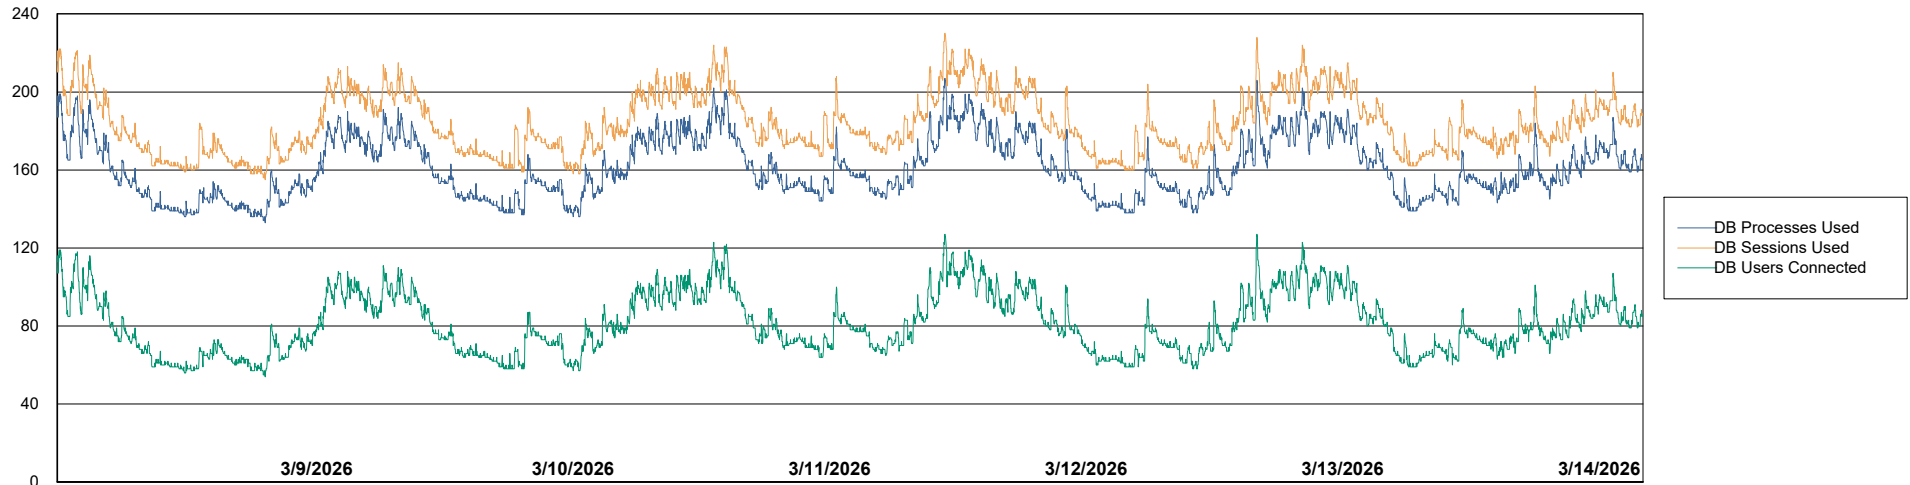

Database Performance LST-DBS2-AMS_DB_ABSCH2