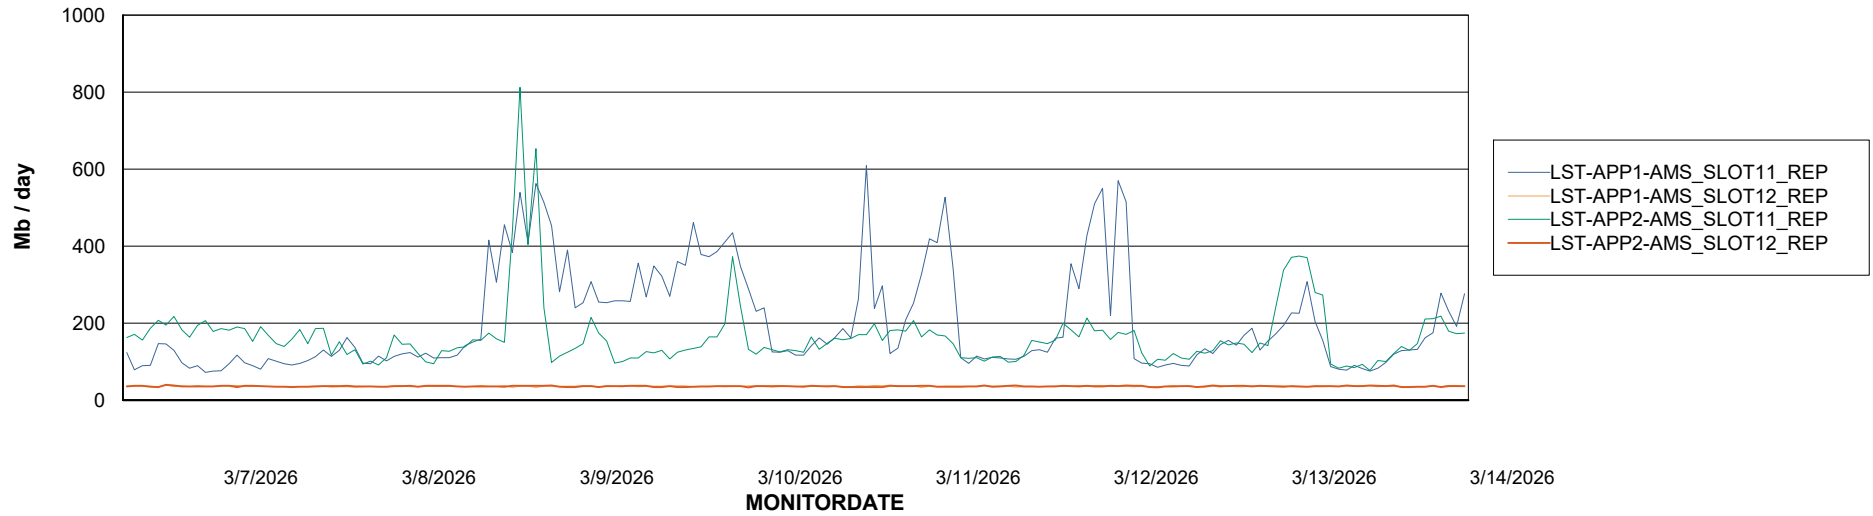

ABSSolute Application ReportServer Services

Avg memory used per ReportServer Service