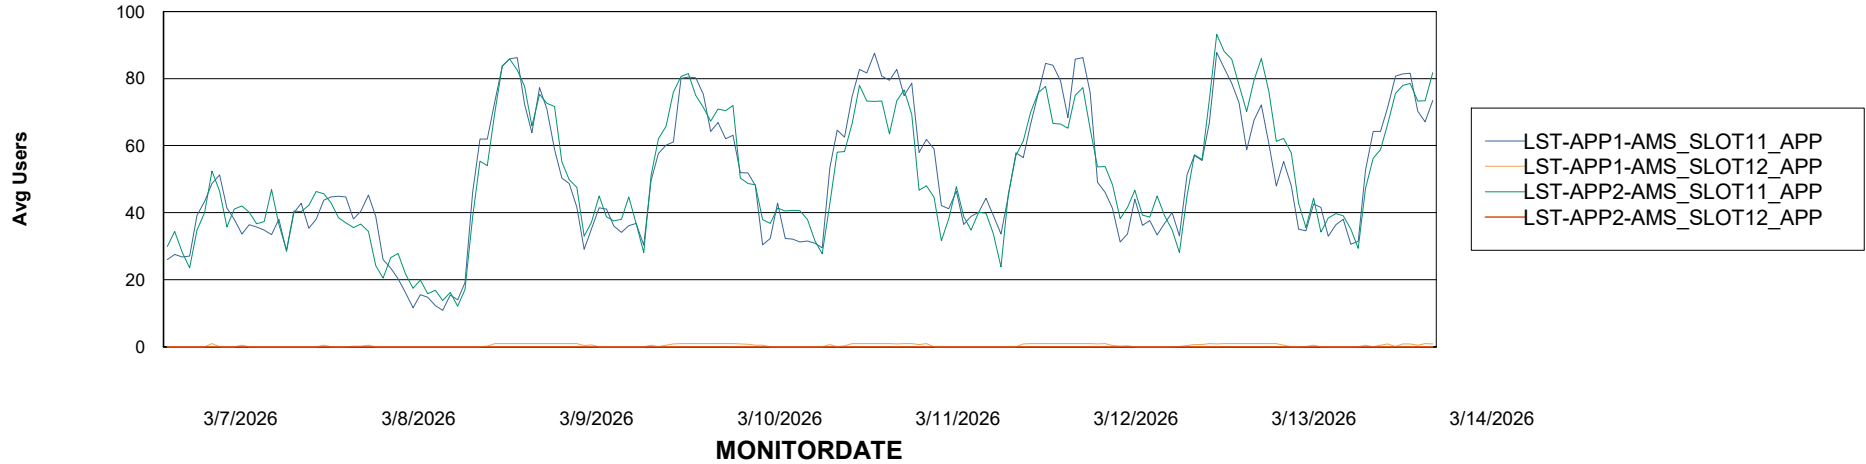

Weekly SLA Customer Report

Customer LST OCI AMS Production ABSCH2
Database ID 216

ABSSolute Application Server Services

Avg memory used per ABS Server Service

Avg users per day per ABS server

Weekly SLA Customer Report