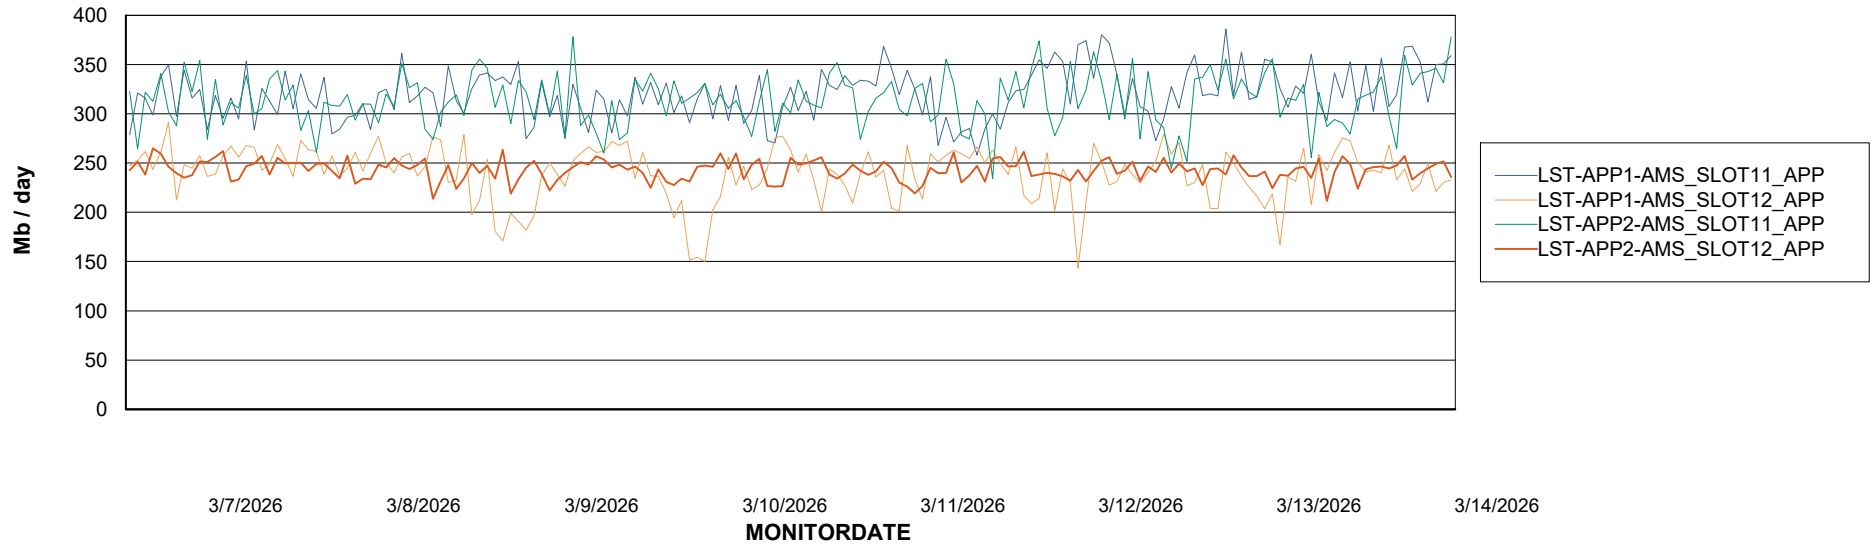

ABSSolute Application Server Services

Avg memory used per ABS Server Service