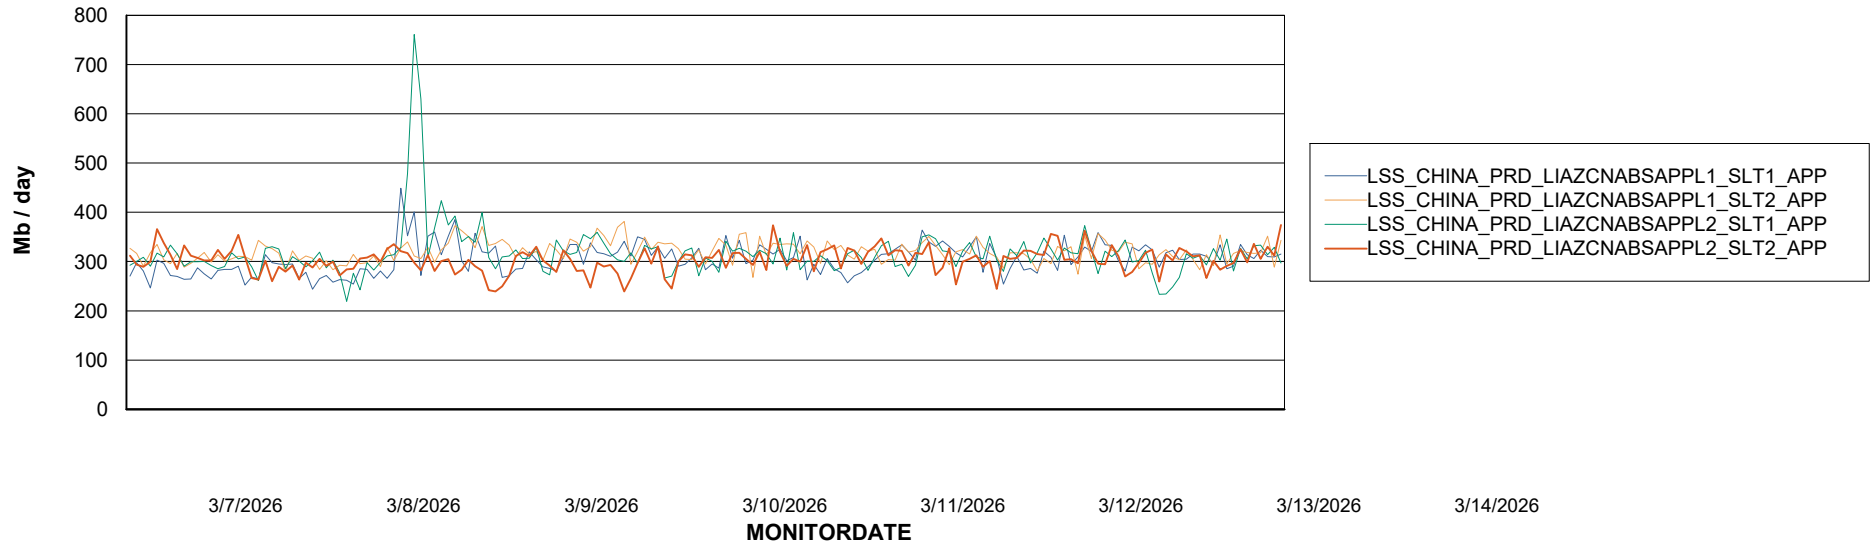

ABSSolute Application Server Services

Avg memory used per ABS Server Service