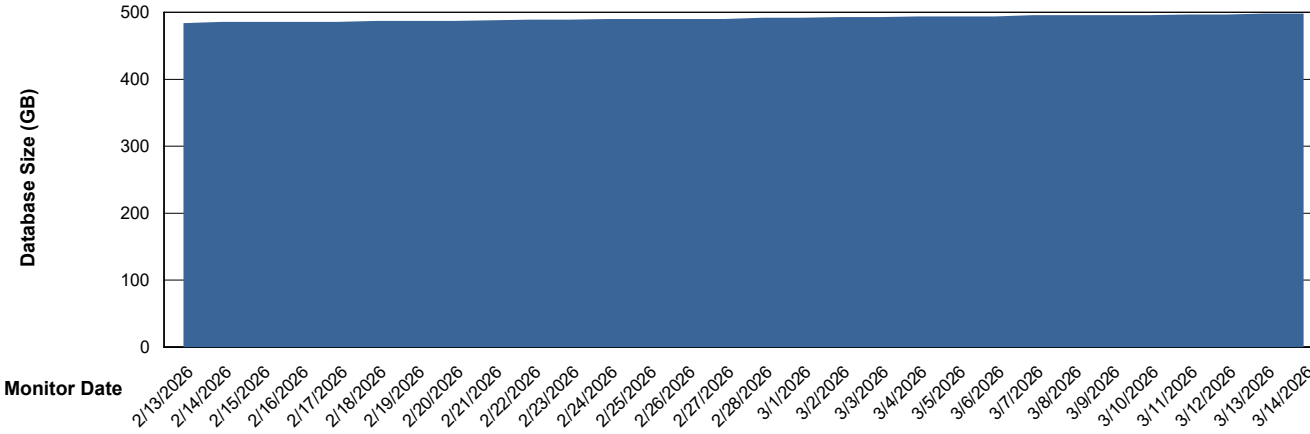

Database growth over last month

Database Tablespace LSS_CHINA_PRD_liazcnVMPABSDB1_ABS1

Date	Tablespace Name	MaxFilesize (Gb)	Usedsize (Gb)	Percentage free
3/14/2026	ABSDATA	640	454	29
	INDX	160	21	87
3/13/2026	ABSDATA	640	454	29
	INDX	160	21	87
3/12/2026	ABSDATA	640	453	29
	INDX	160	21	87
3/11/2026	ABSDATA	640	453	29
	INDX	160	21	87
3/10/2026	ABSDATA	640	453	29
	INDX	160	21	87
3/9/2026	ABSDATA	640	453	29
	INDX	160	21	87
3/8/2026	ABSDATA	640	452	29
	INDX	160	21	87