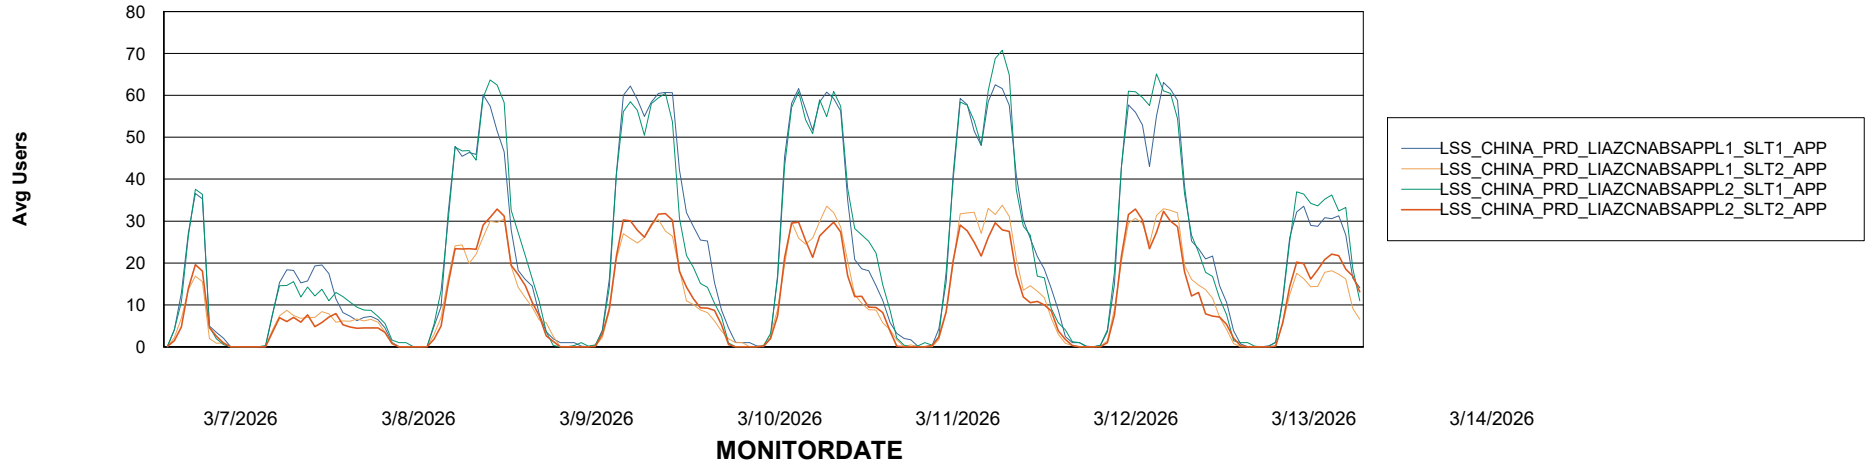

Avg users per day per ABS server