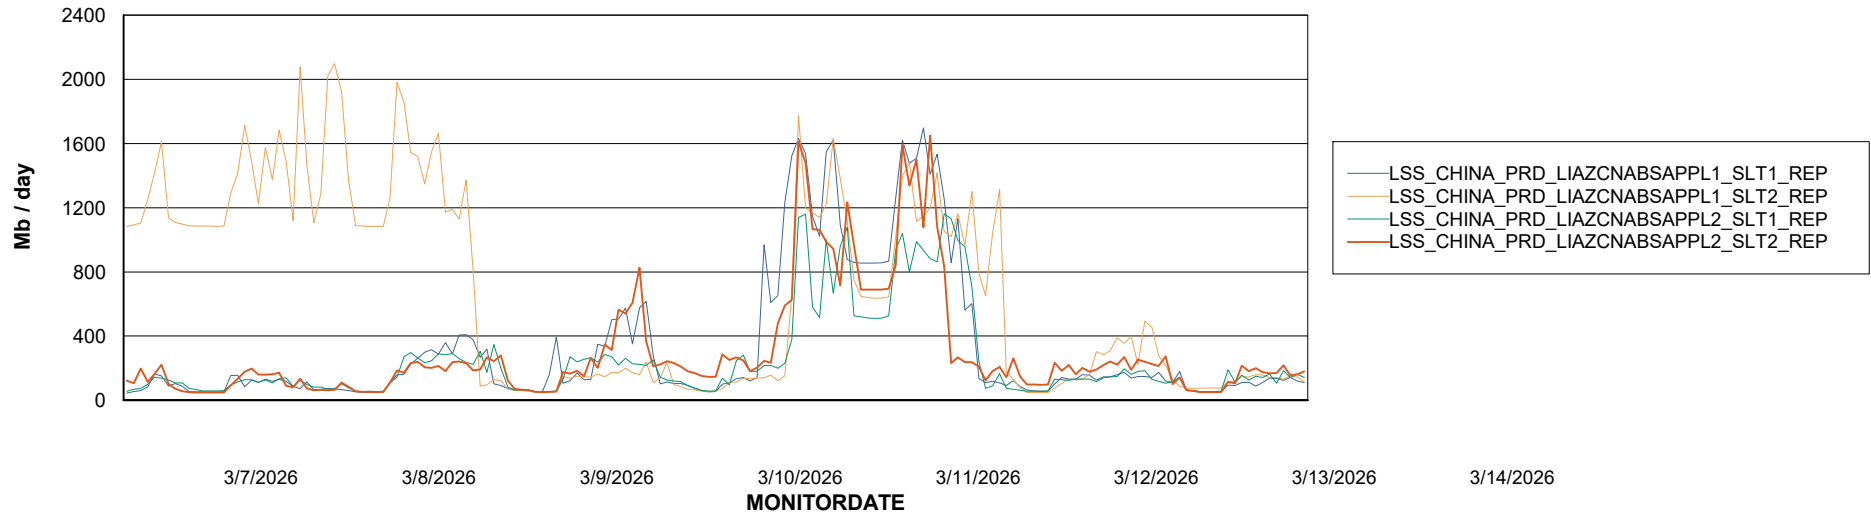

ABSSolute Application ReportServer Services

Avg memory used per ReportServer Service