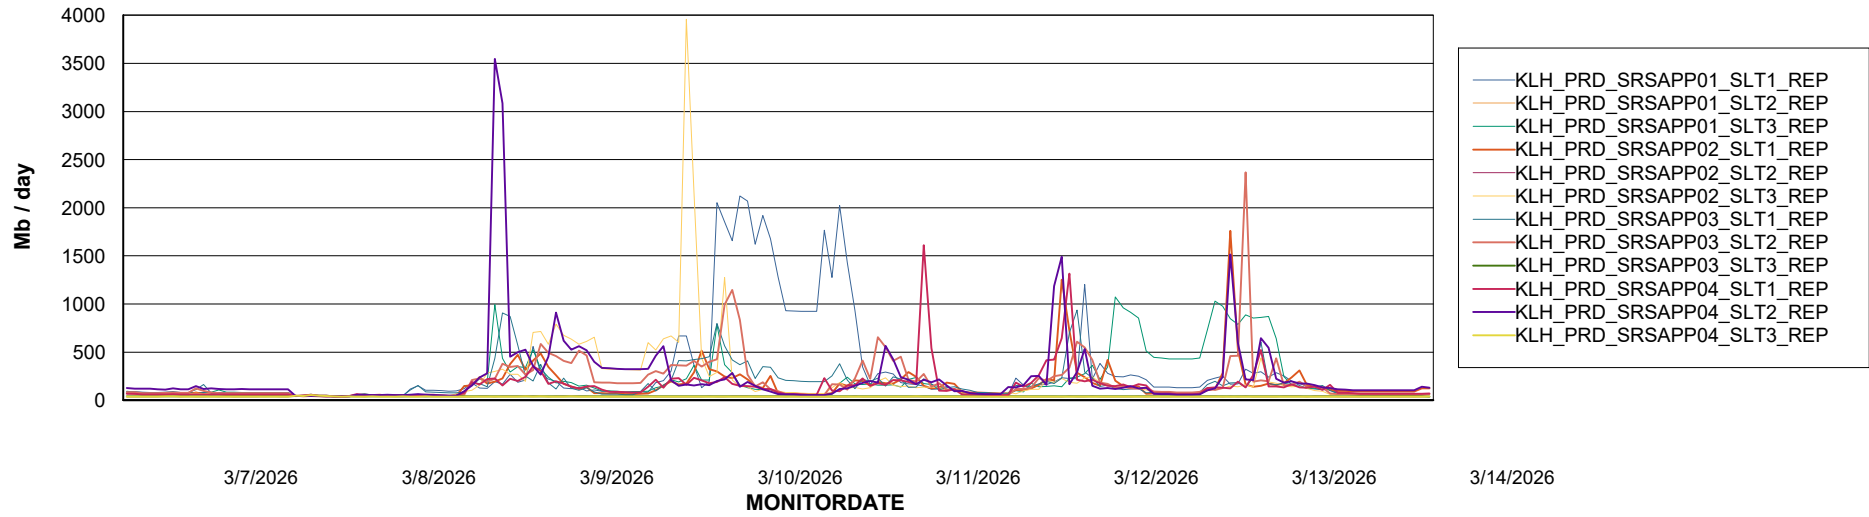

ABSSolute Application ReportServer Services

Avg memory used per ReportServer Service