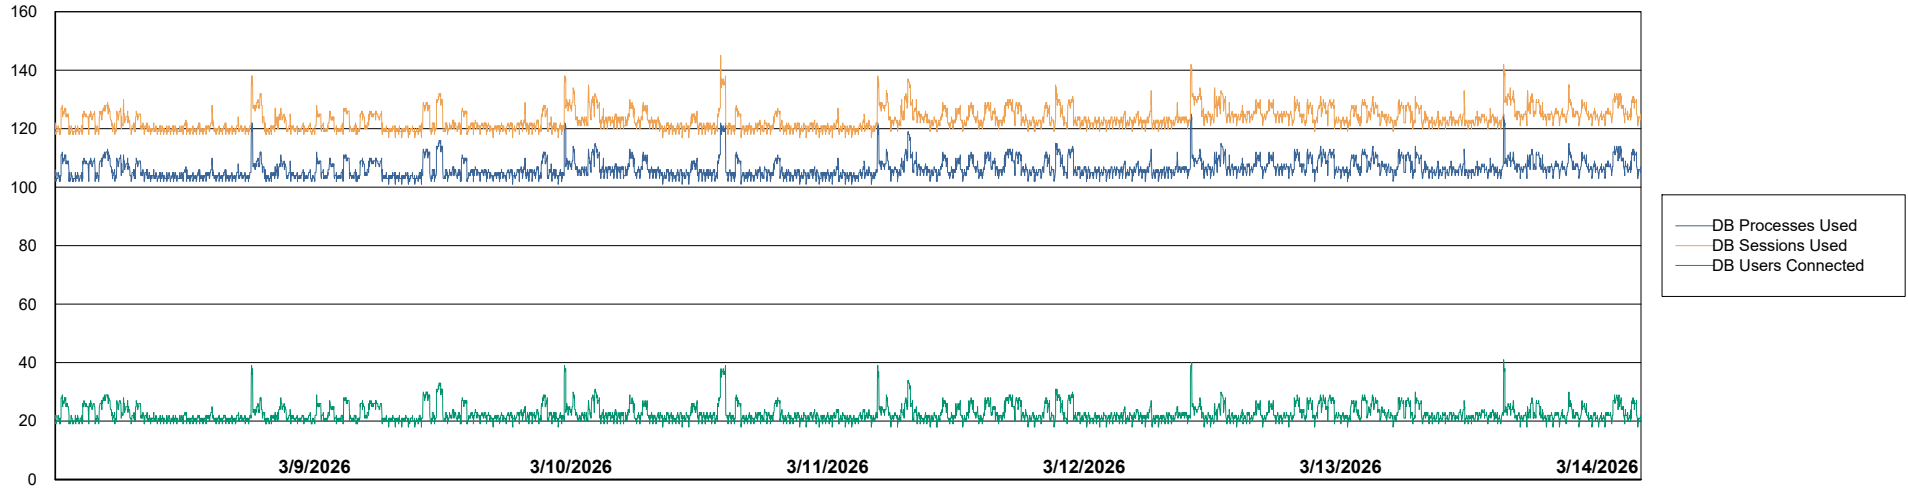

Database Performance KLH_PRD_SRSBIDB02_ABS1