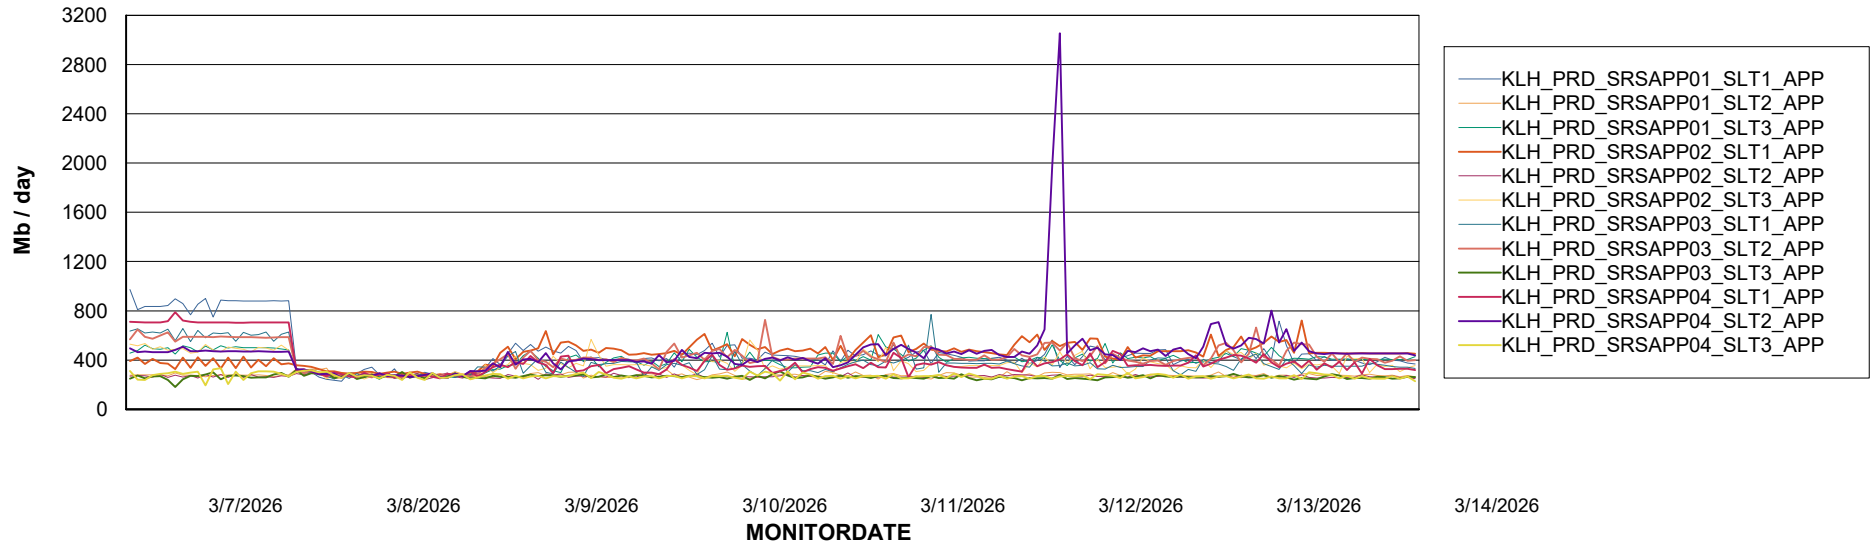

ABSSolute Application Server Services

Avg memory used per ABS Server Service