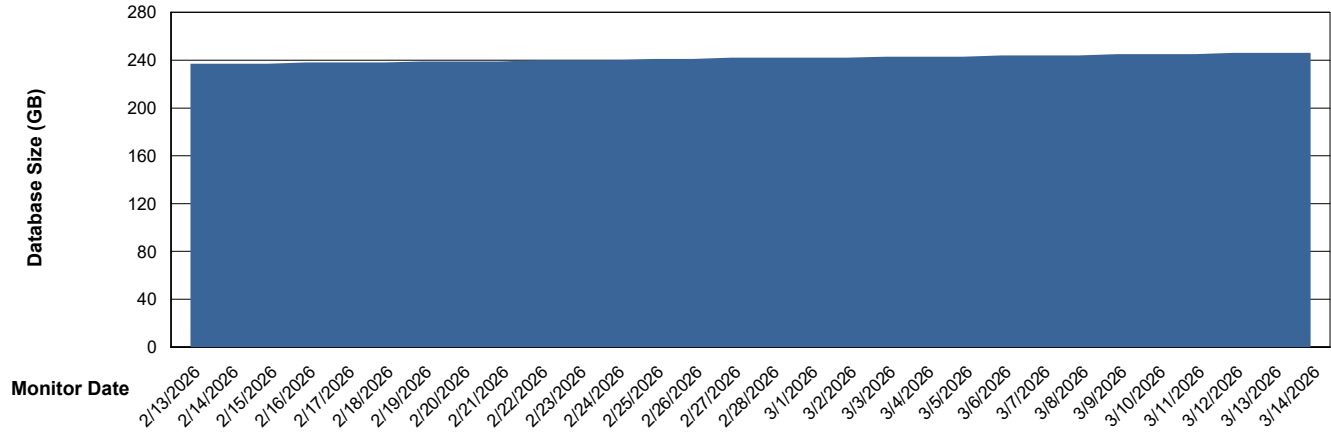

DATABASE SIZE KLH_PRD_SRSBIDB02_ABS1

Database growth over last month