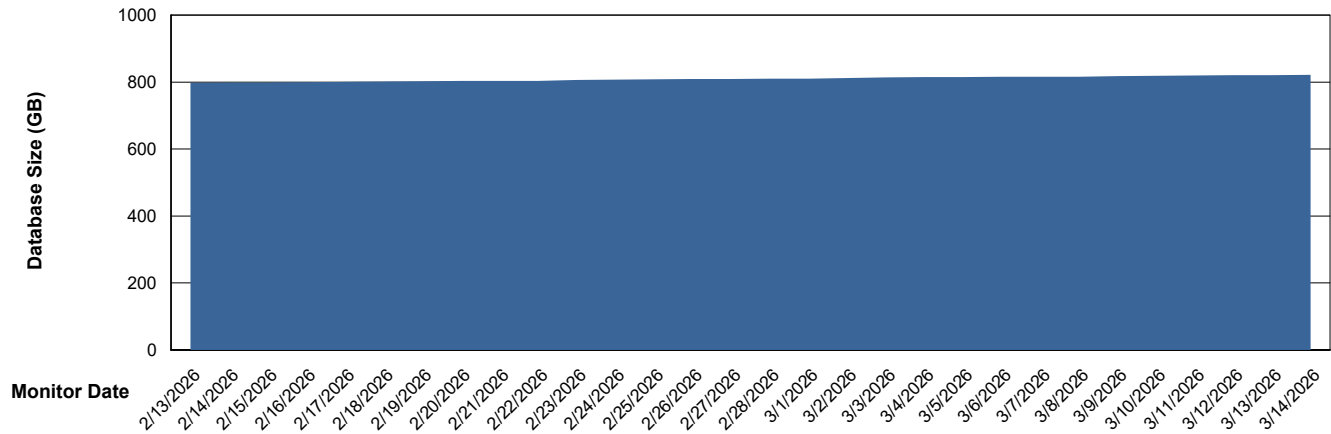

DATABASE SIZE KLH_PRD_SRSDB01_ABS1

Database growth over last month