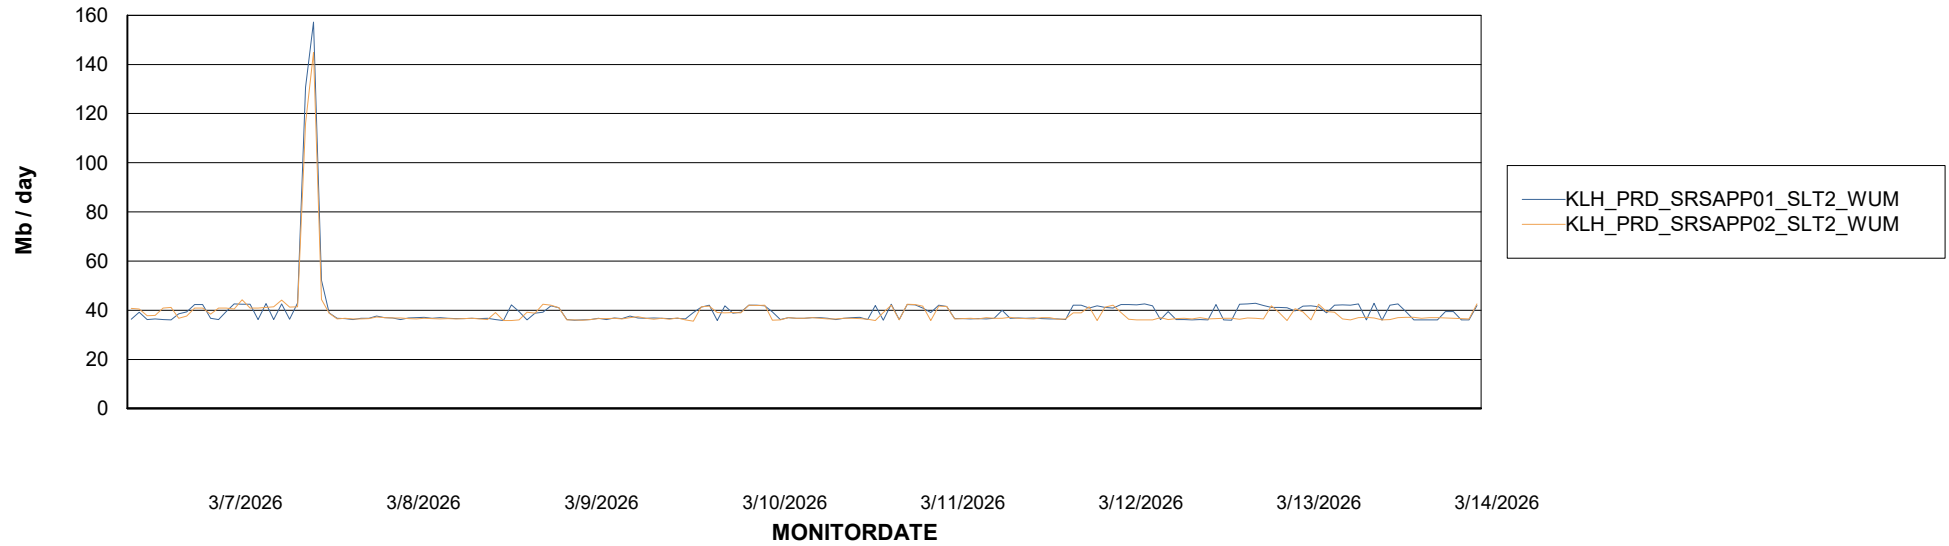

ABSSolute Web Component Services

Avg memory used per ABS Web component