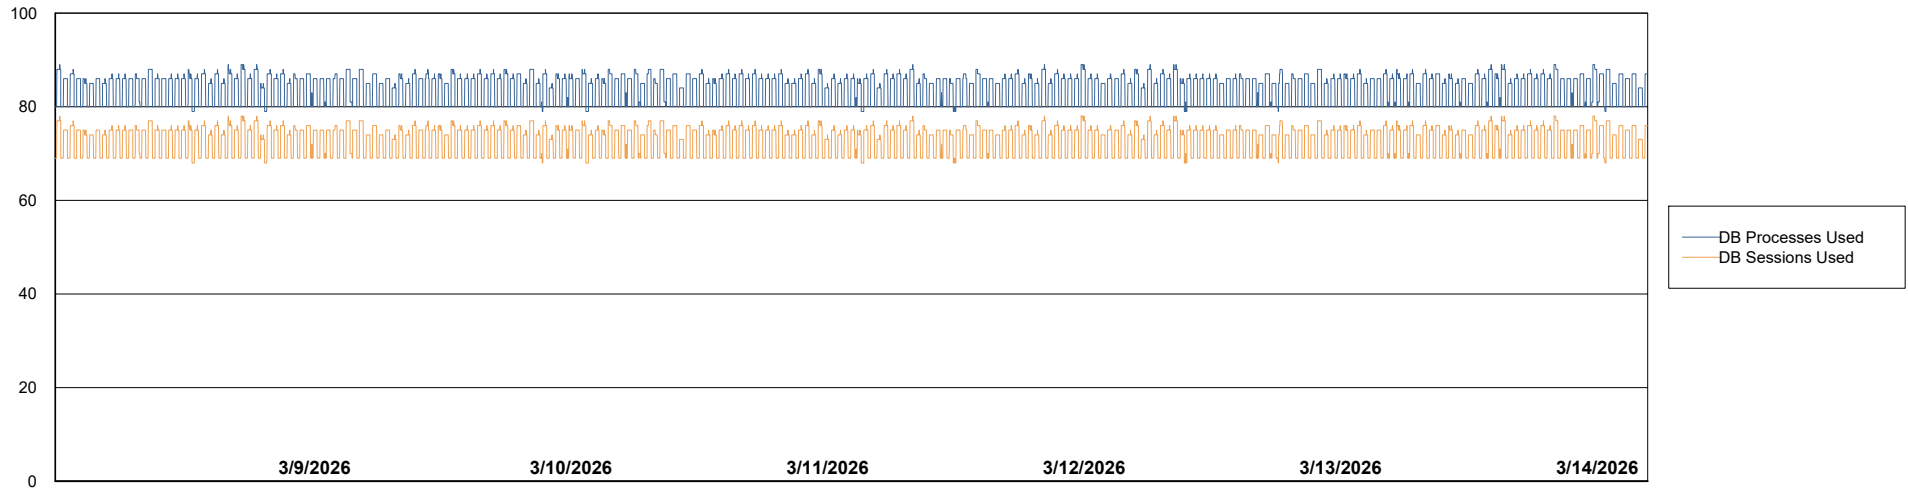

Database Performance KBR-DBS2-TOR_PROD_HSBABS1

DB Processes Max 1,000
DB Processes Max 0
DB Processes Max 4