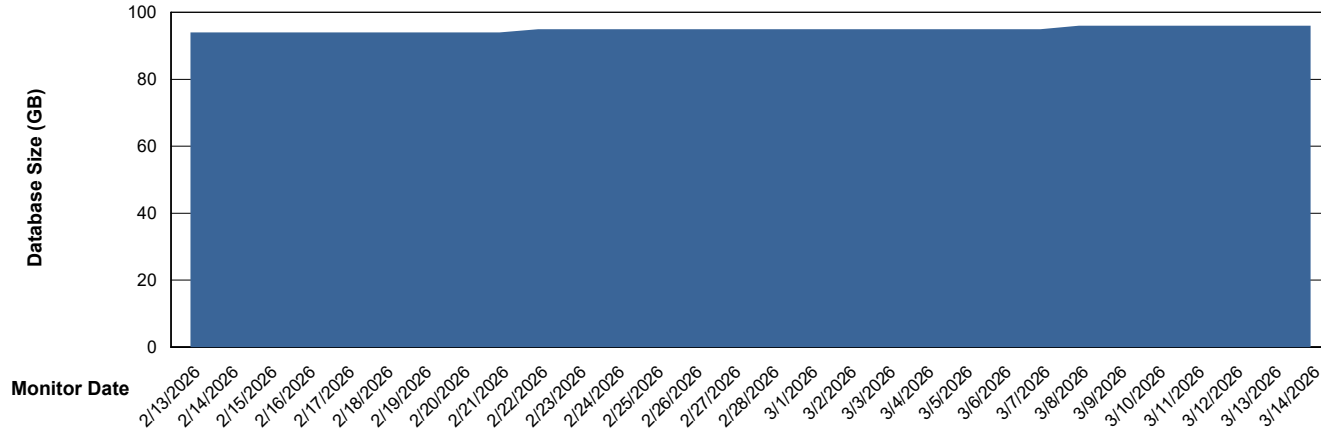

DATABASE SIZE KBR-BI-TOR_PROD_ABS1

Database growth over last month