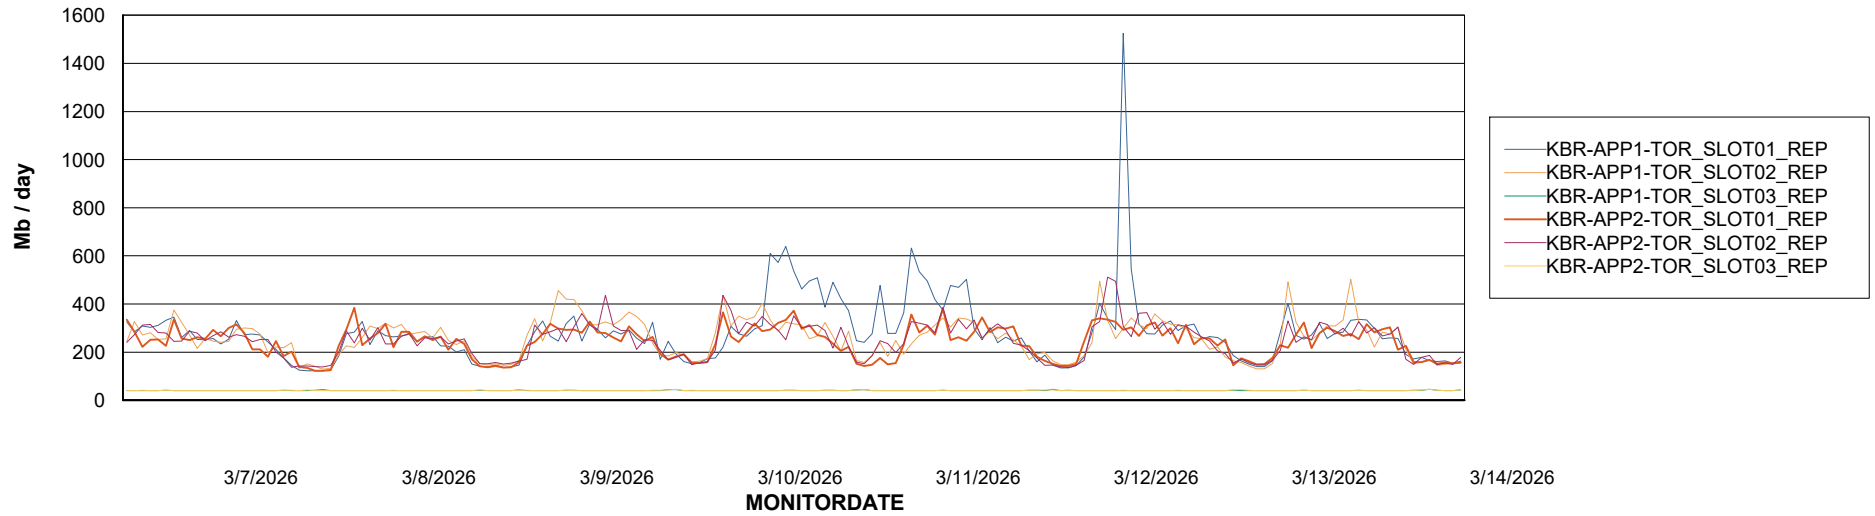

ABSSolute Application ReportServer Services

Avg memory used per ReportServer Service