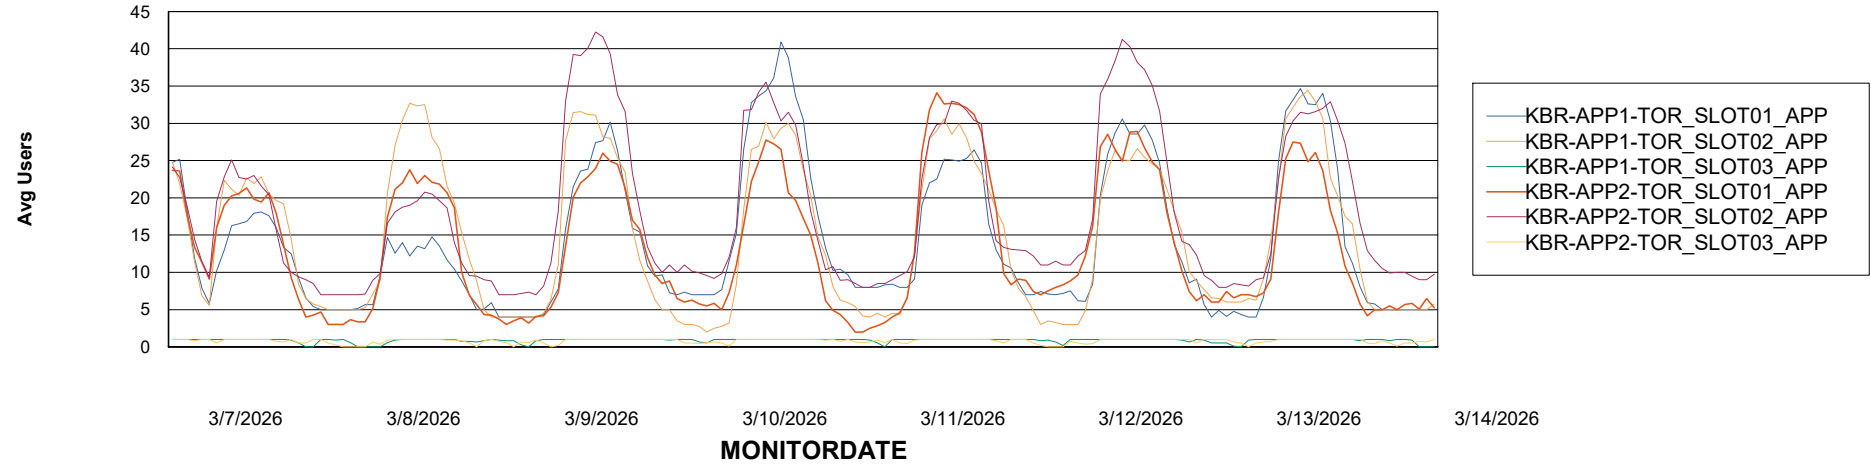

Avg users per day per ABS server