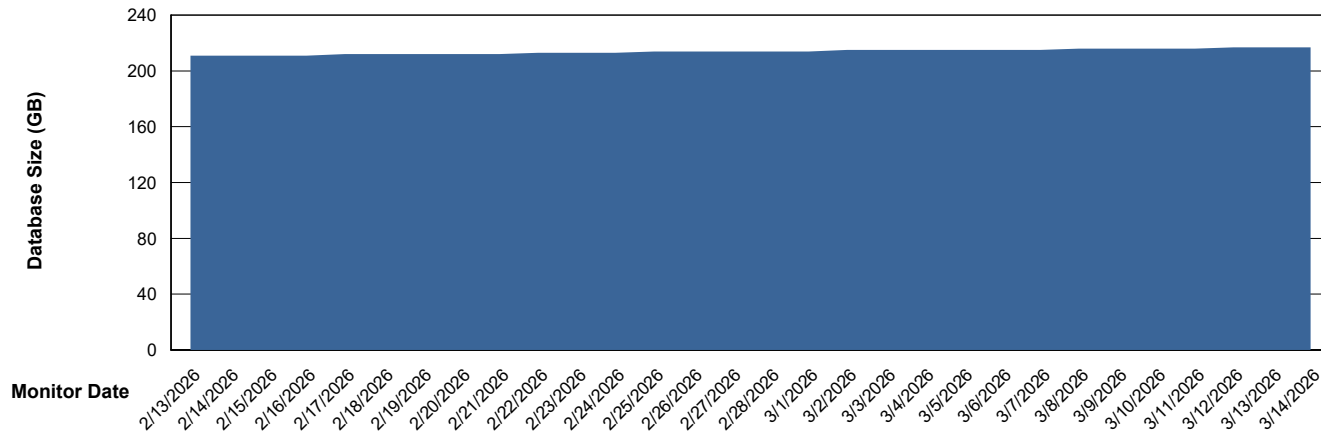

DATABASE SIZE KBR-DBS1-TOR_PROD_ABS1

Database growth over last month