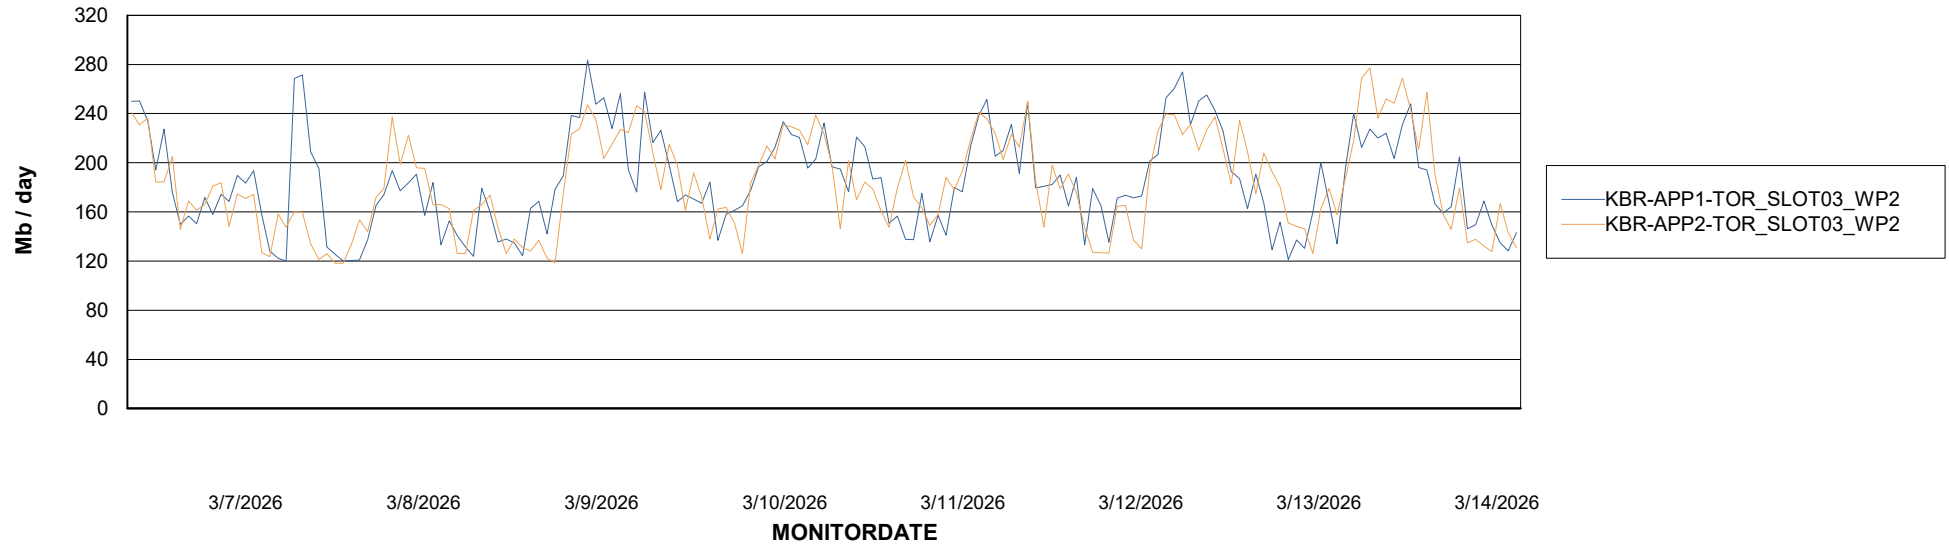

ABSSolute Web Component Services

Avg memory used per ABS Web component