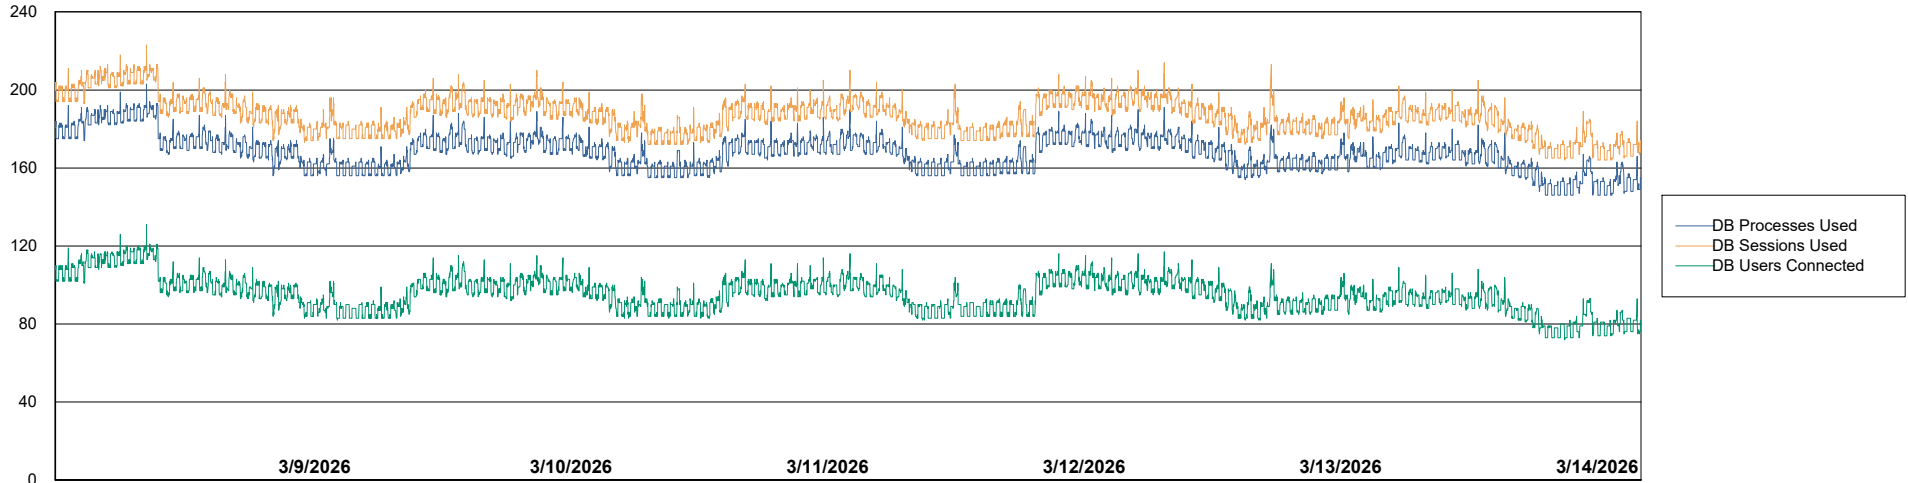

Database Performance KBR-DBS1-TOR_PROD_ABS1