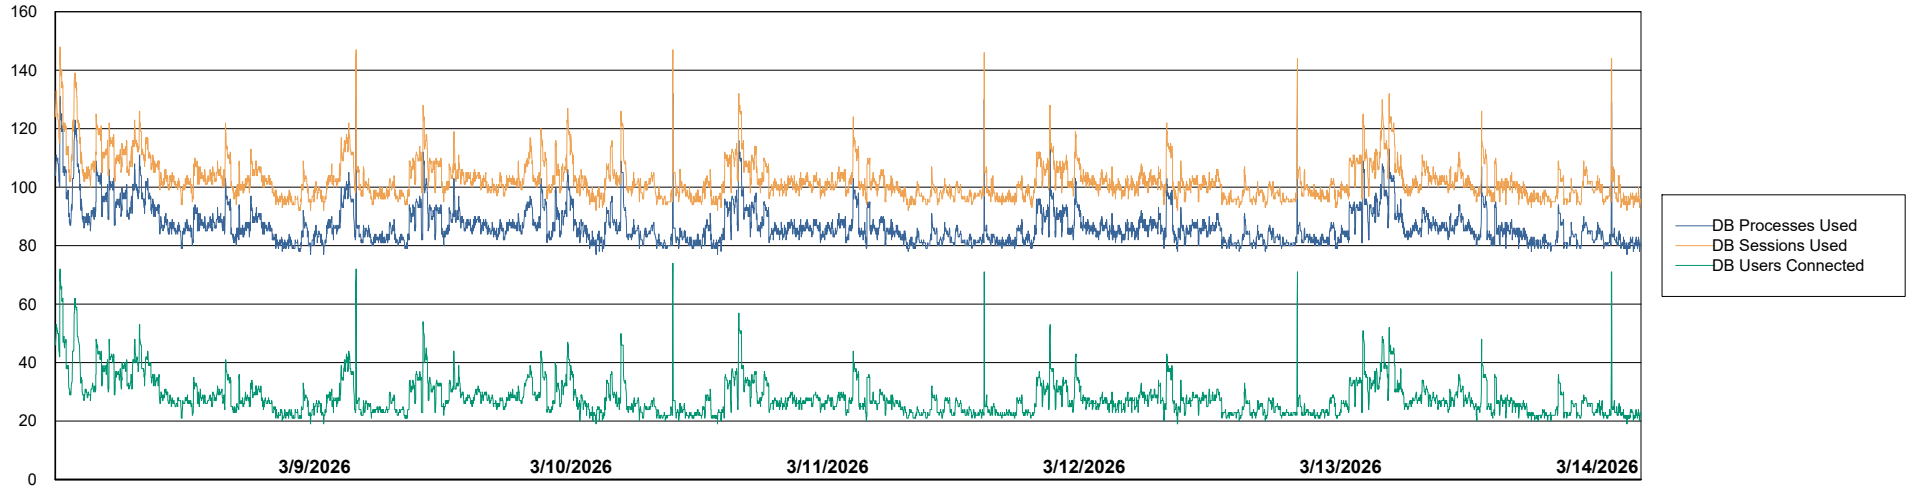

Database Performance KBR-BI-TOR_PROD_ABS1