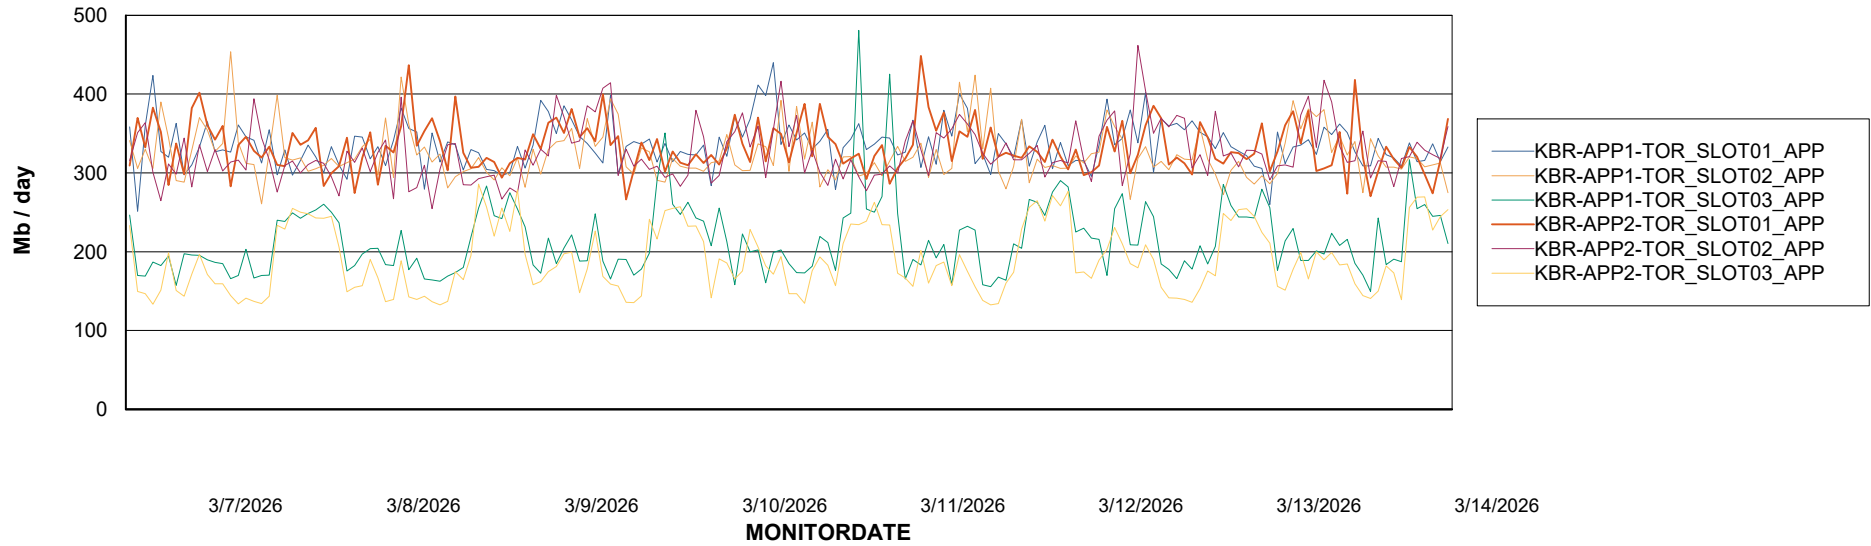

ABSSolute Application Server Services

Avg memory used per ABS Server Service