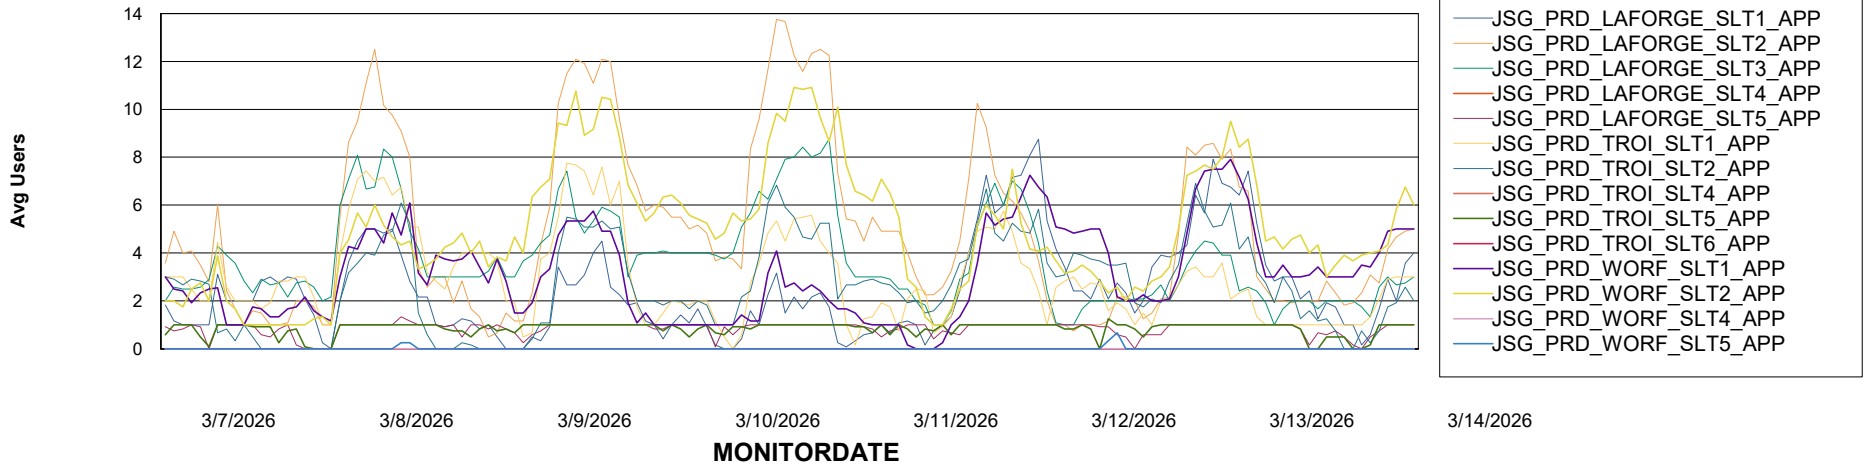

Avg users per day per ABS server