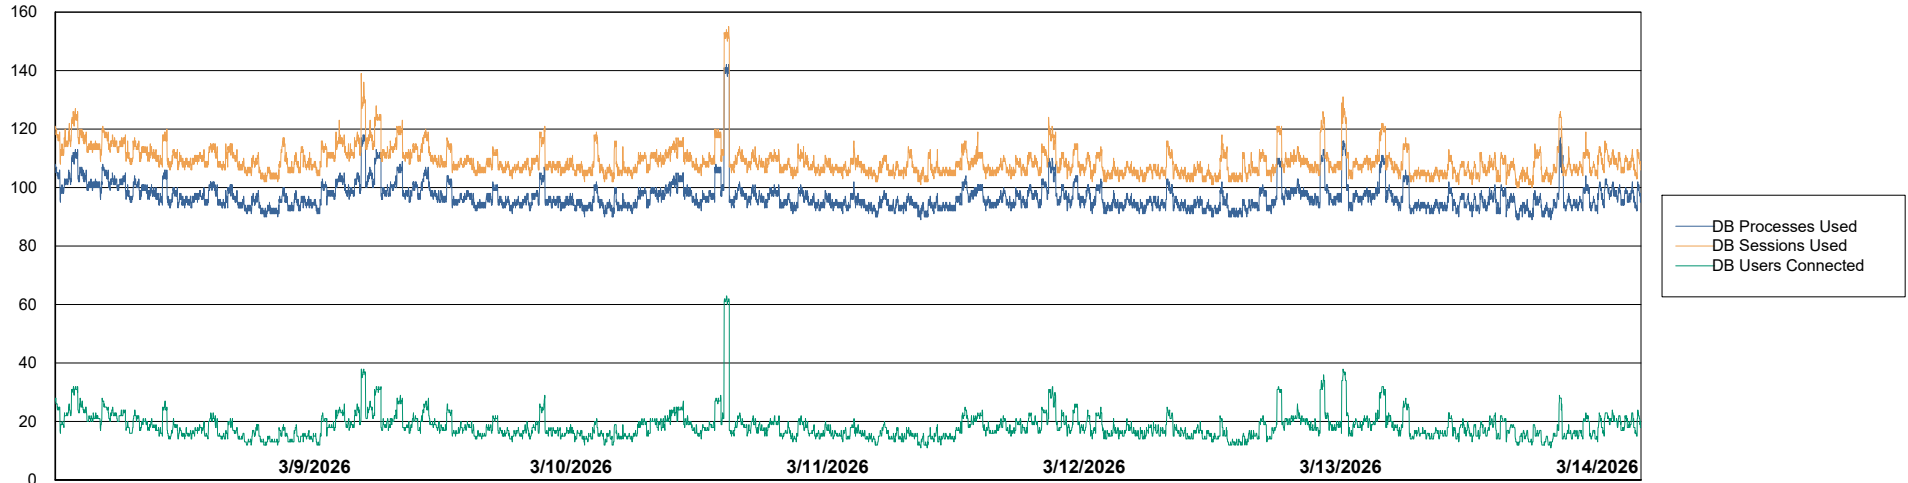

Database Performance JSG_PRD_BASHIR_DB_ABS1