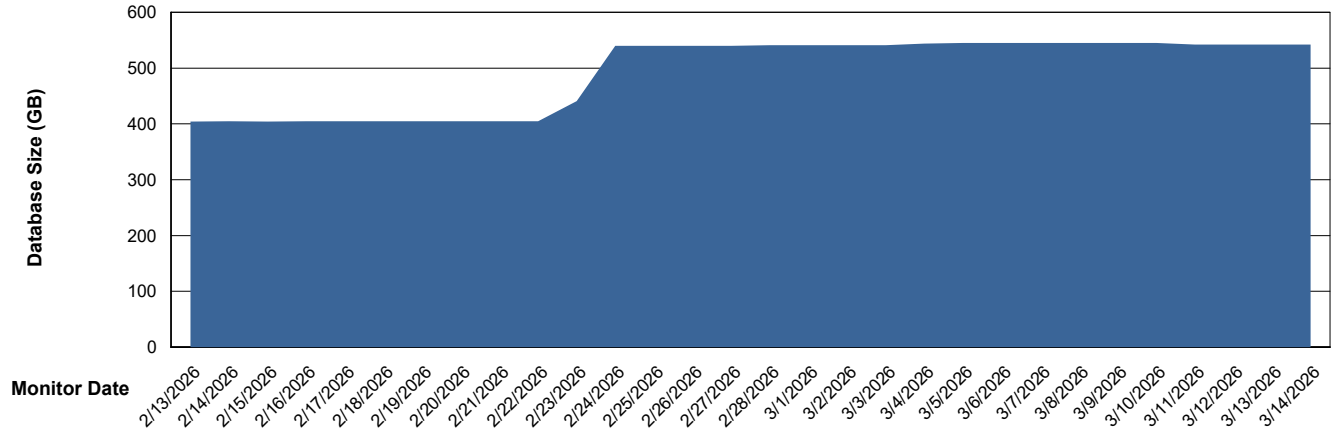

Weekly SLA Customer Report

Customer JSG_Production (24/7)
Database ID 102

Database Performance JSG_PRD_RIKER_DB_HSBABS1

Weekly SLA Customer Report

Customer JSG_Production (24/7)
Database ID 102

DATABASE SIZE Future JSG_PRD_HVL-VS-ABSOBI_DB_ABS1

Database growth over last month

DATABASE SIZE JSG_PRD_BASHIR_DB_ABS1

Database growth over last month

Weekly SLA Customer Report

Customer JSG_Production (24/7)
Database ID 102

DATABASE SIZE JSG_PRD_RIKER_DB_HSBABS1