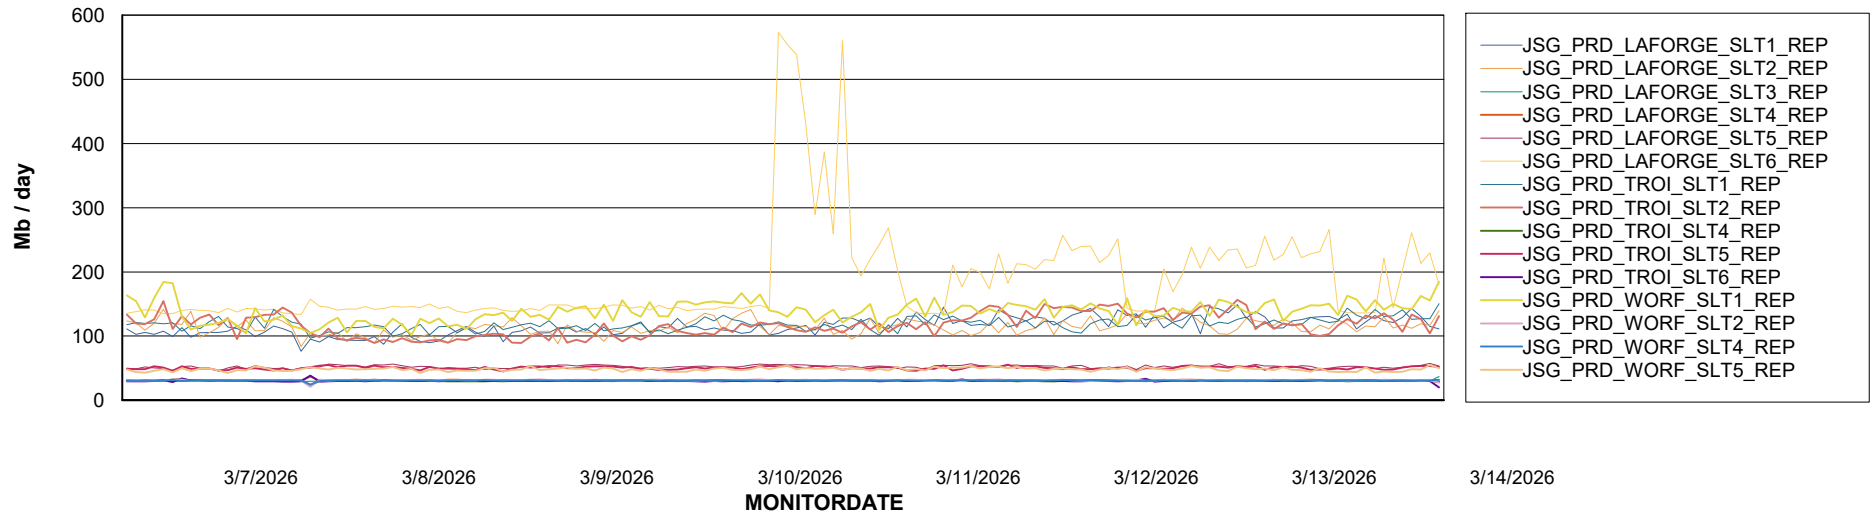

ABSSolute Application ReportServer Services

Avg memory used per ReportServer Service