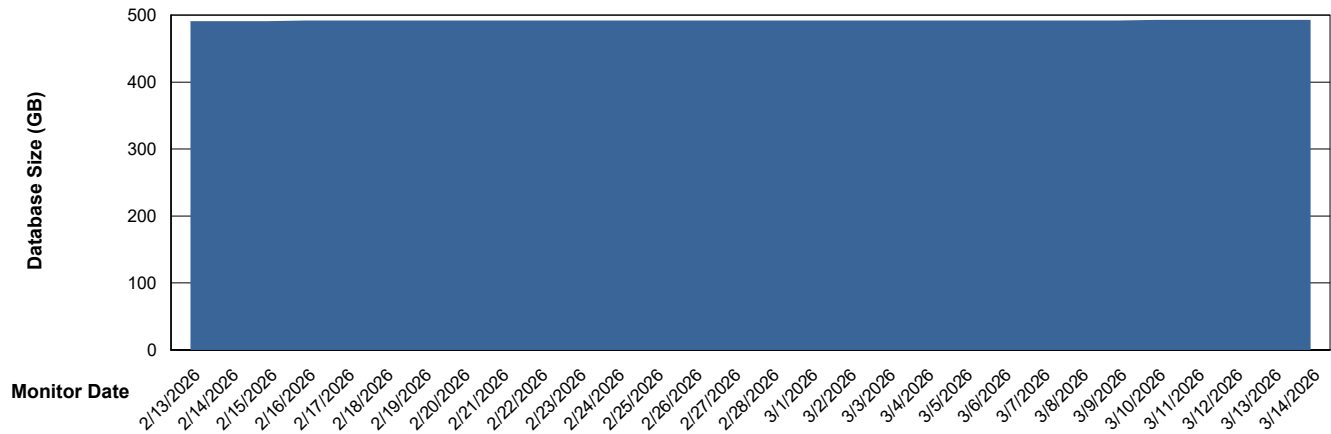

Weekly SLA Customer Report

Customer JSG_Production (24/7)
Database ID 102

Database Performance JSG_PRD_RIKER_DB_HSBABS1

Weekly SLA Customer Report

Customer JSG_Production (24/7)
Database ID 102

DATABASE SIZE Future JSG_PRD_HVL-VS-ABSOBI_DB_ABS1

Database growth over last month

DATABASE SIZE JSG_PRD_BASHIR_DB_ABS1

Database growth over last month

Weekly SLA Customer Report

Customer JSG_Production (24/7)
Database ID 102

DATABASE SIZE JSG_PRD_RIKER_DB_HSBABS1