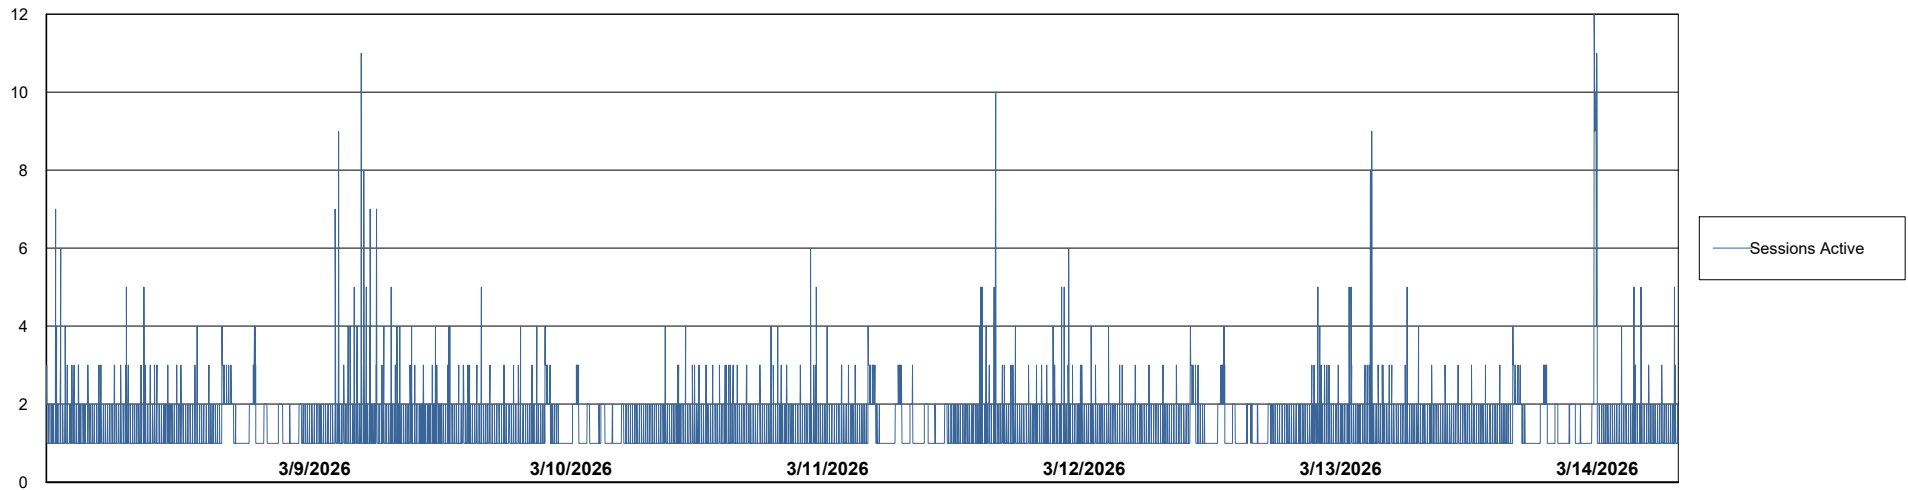

Database Performance JSG_PRD_BASHIR_DB_ABS1