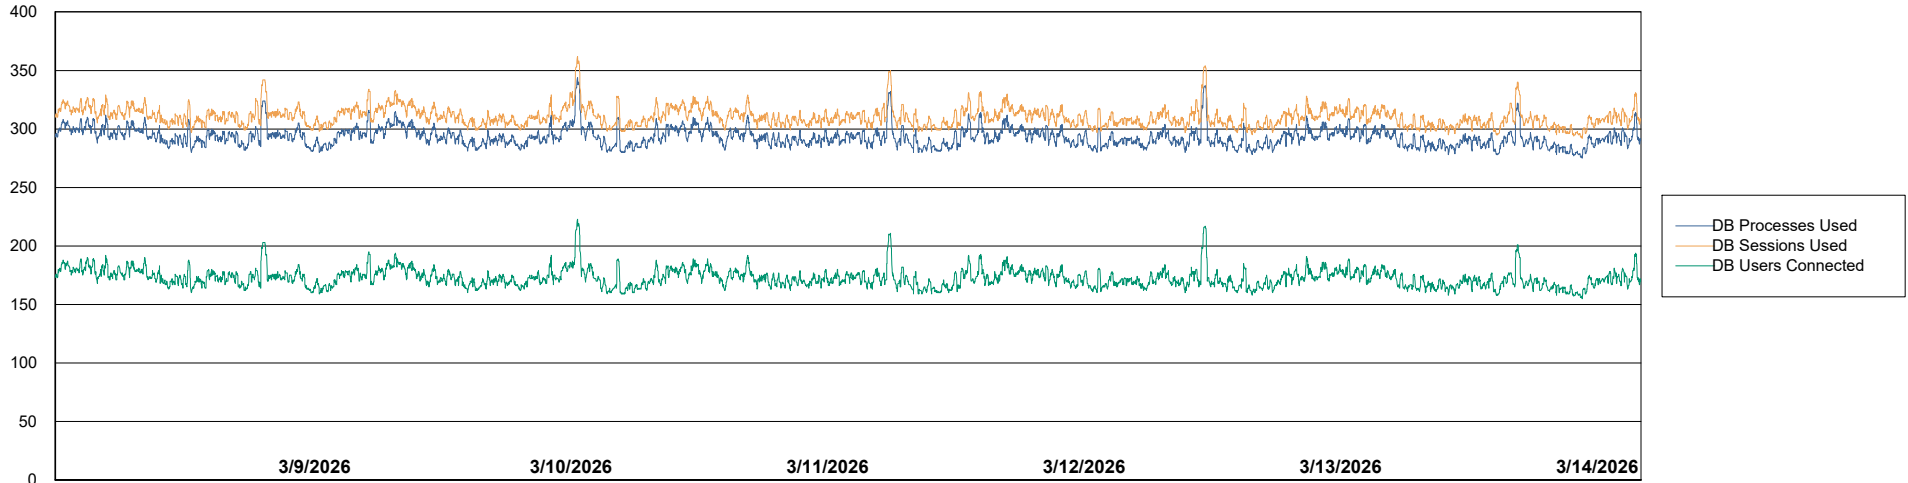

Database Performance JSG_PRD_RIKER_DB_HSBABS1