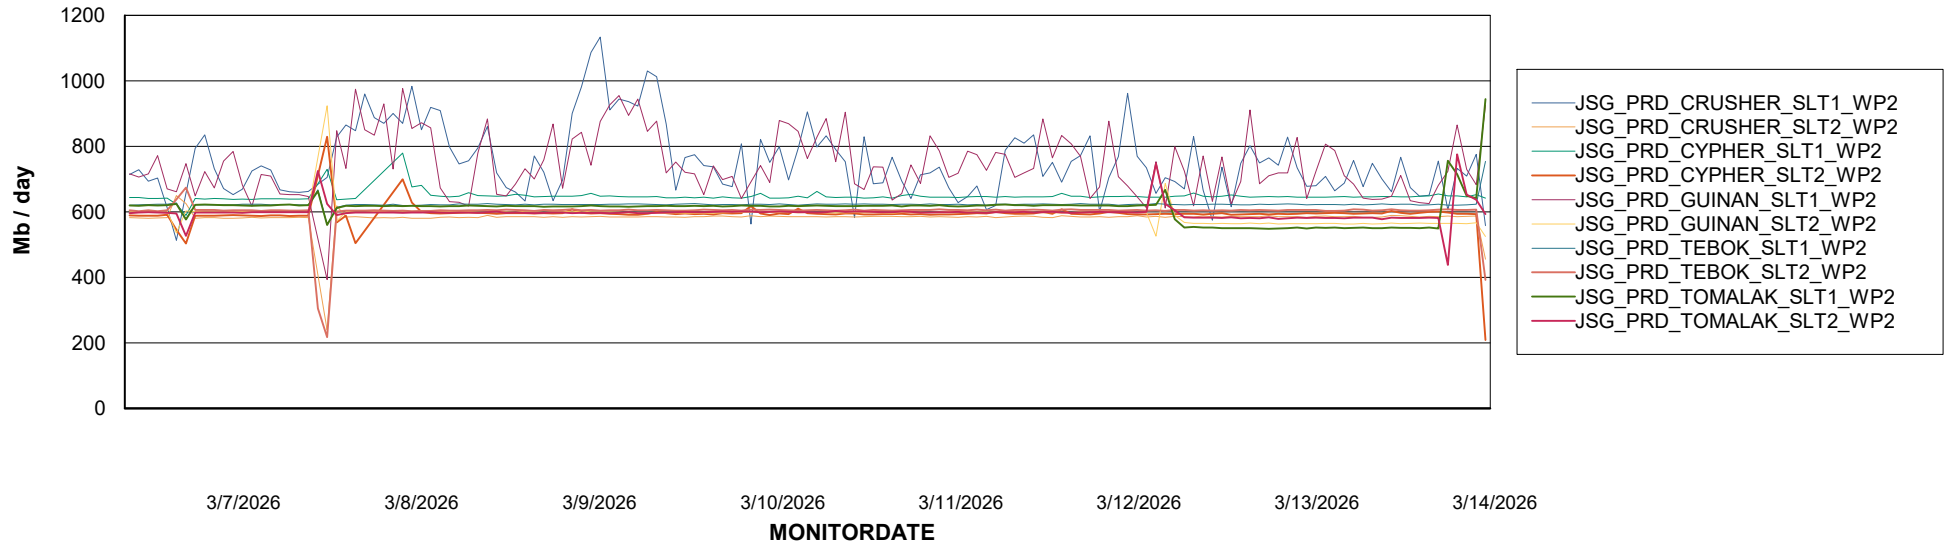

ABSSolute Web Component Services

Avg memory used per ABS Web component