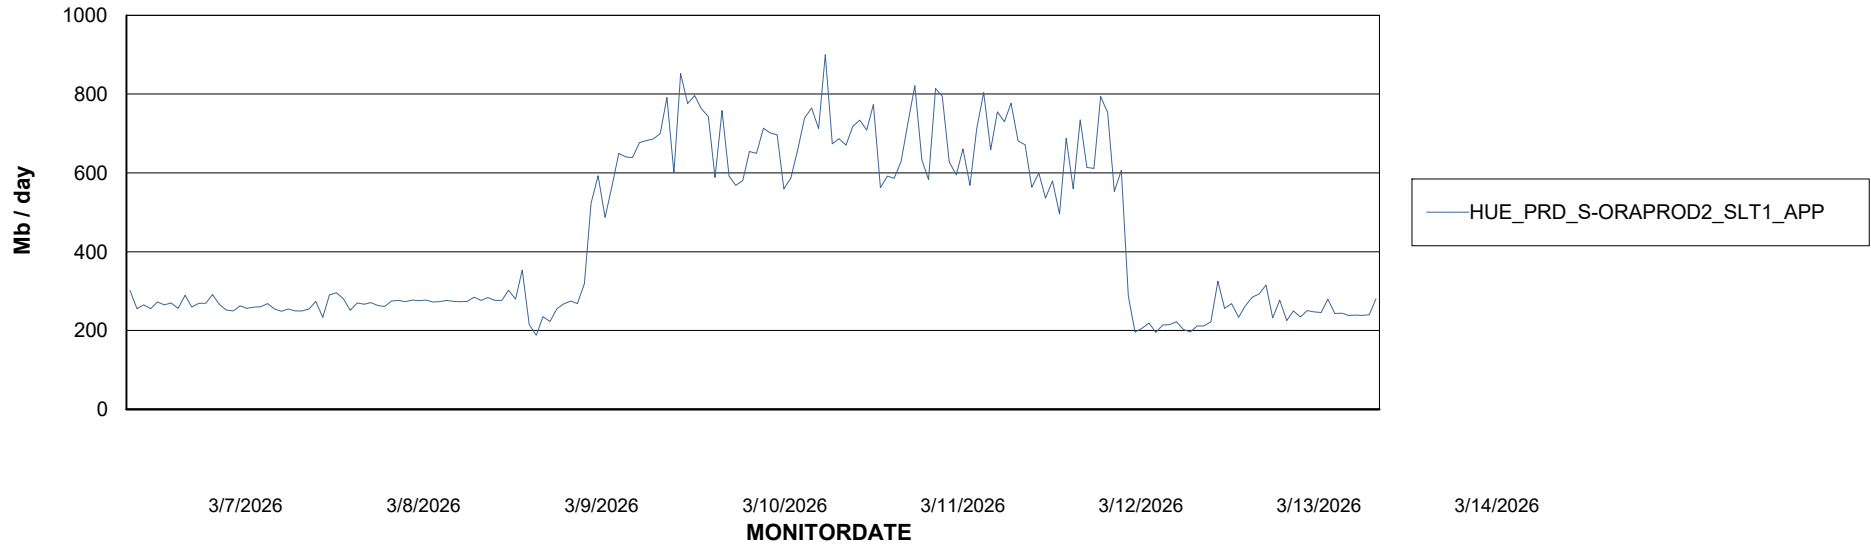

ABSSolute Application Server Services

Avg memory used per ABS Server Service