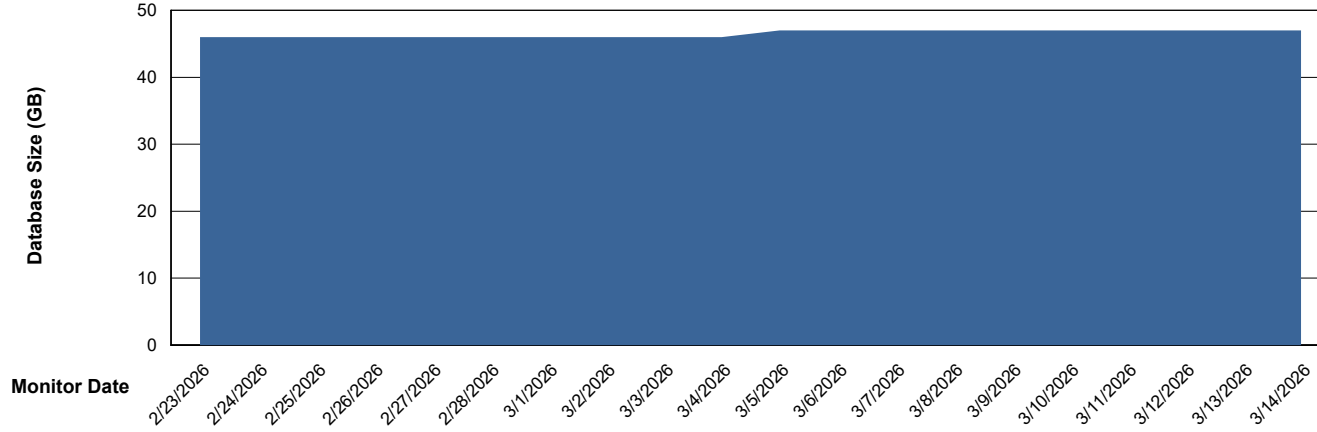

Weekly SLA Customer Report

Customer HUE_Production
Database ID 154

Database Performance HUE_PRD_S-ORABI2024_ABS1

Weekly SLA Customer Report

Customer HUE_Production
Database ID 154

Database Performance HUE_PRD_S-ORAPROD2_ABS1

Weekly SLA Customer Report

Customer HUE_Production
Database ID 154

DATABASE SIZE HUE_PRD_S-ORABI2024_ABS1

Database growth over last month

DATABASE SIZE HUE_PRD_S-ORAPROD2_ABS1

Database growth over last month