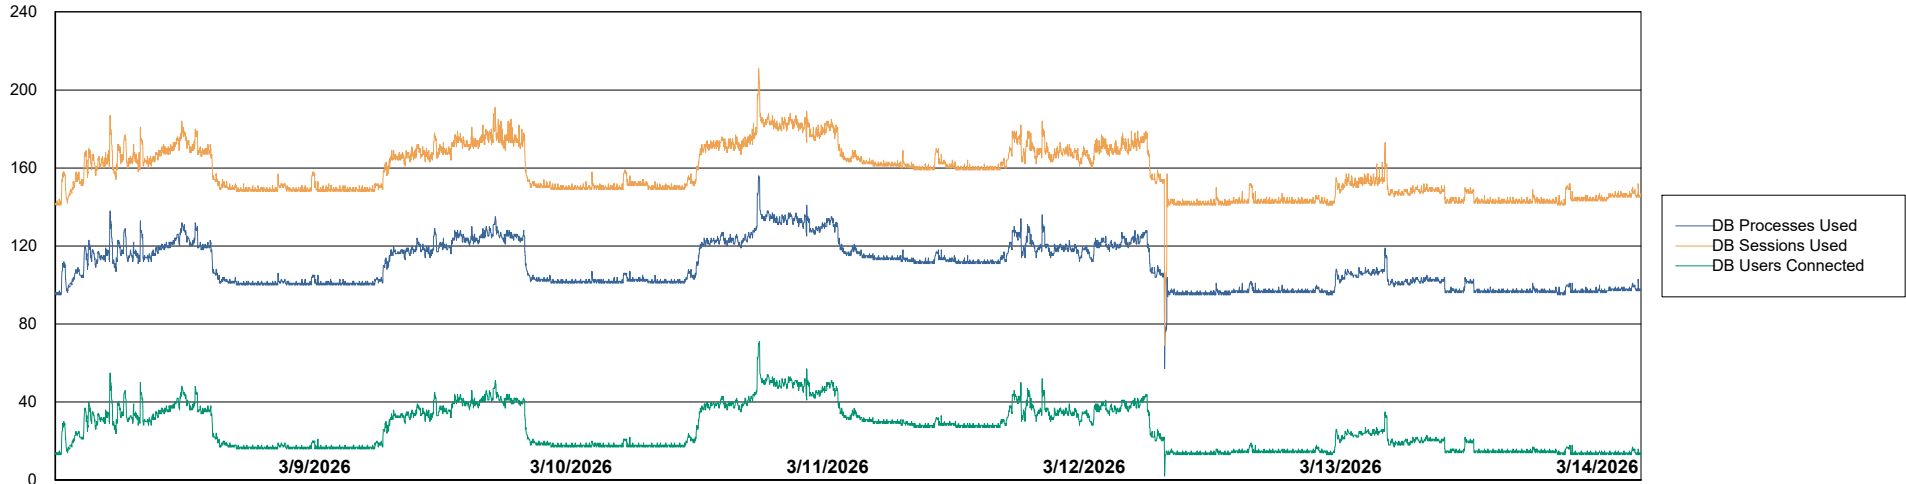

Weekly SLA Customer Report

Customer HUE_Production
Database ID 154

Database Performance HUE_PRD_S-ORABI2024_ABS1

Weekly SLA Customer Report

Customer HUE_Production
Database ID 154

Database Performance HUE_PRD_S-ORAPROD2_ABS1