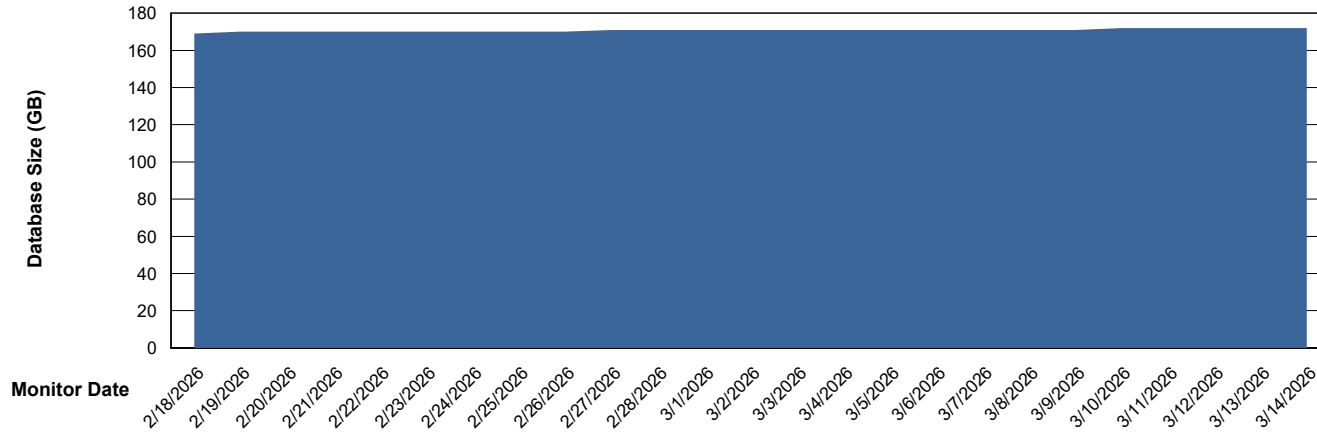

Weekly SLA Customer Report

Customer HUE_Production
Database ID 154

DATABASE SIZE HUE_PRD_S-ORABI2024_ABS1

Database growth over last month

DATABASE SIZE HUE_PRD_S-ORAPROD2_ABS1

Database growth over last month