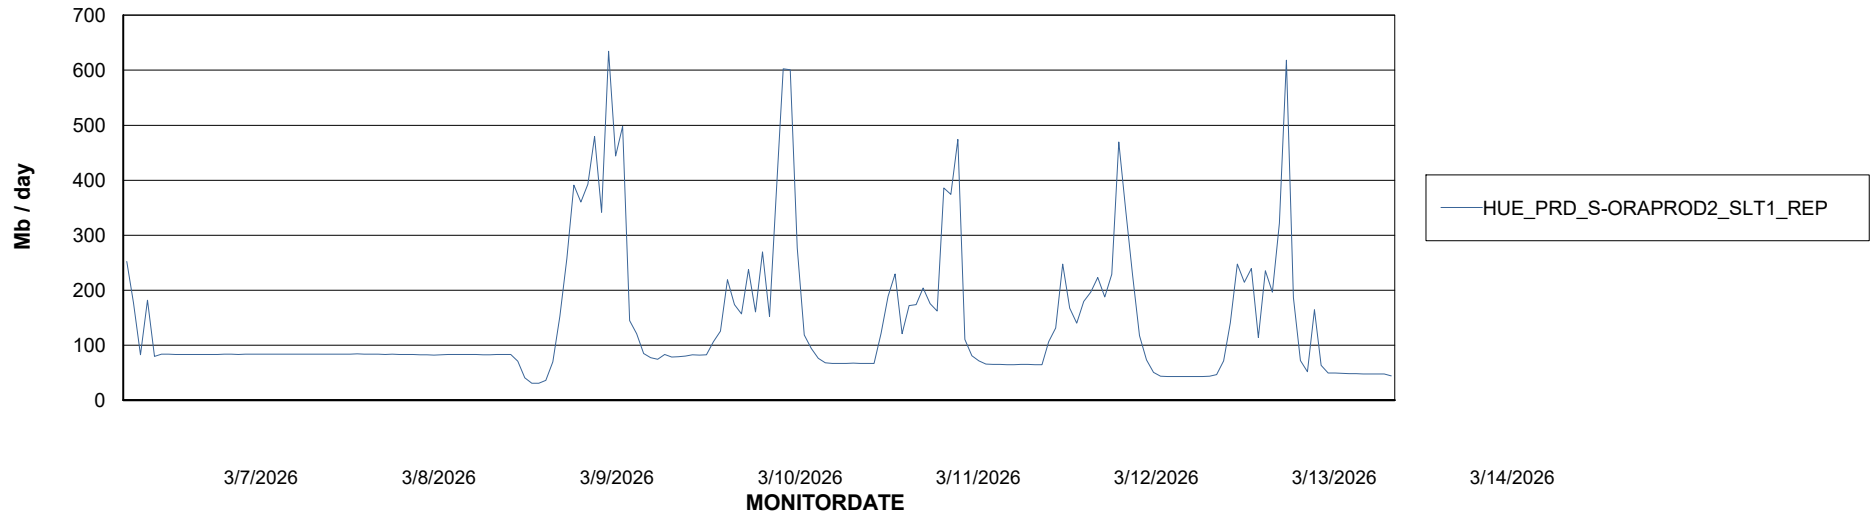

ABSSolute Application ReportServer Services

Avg memory used per ReportServer Service