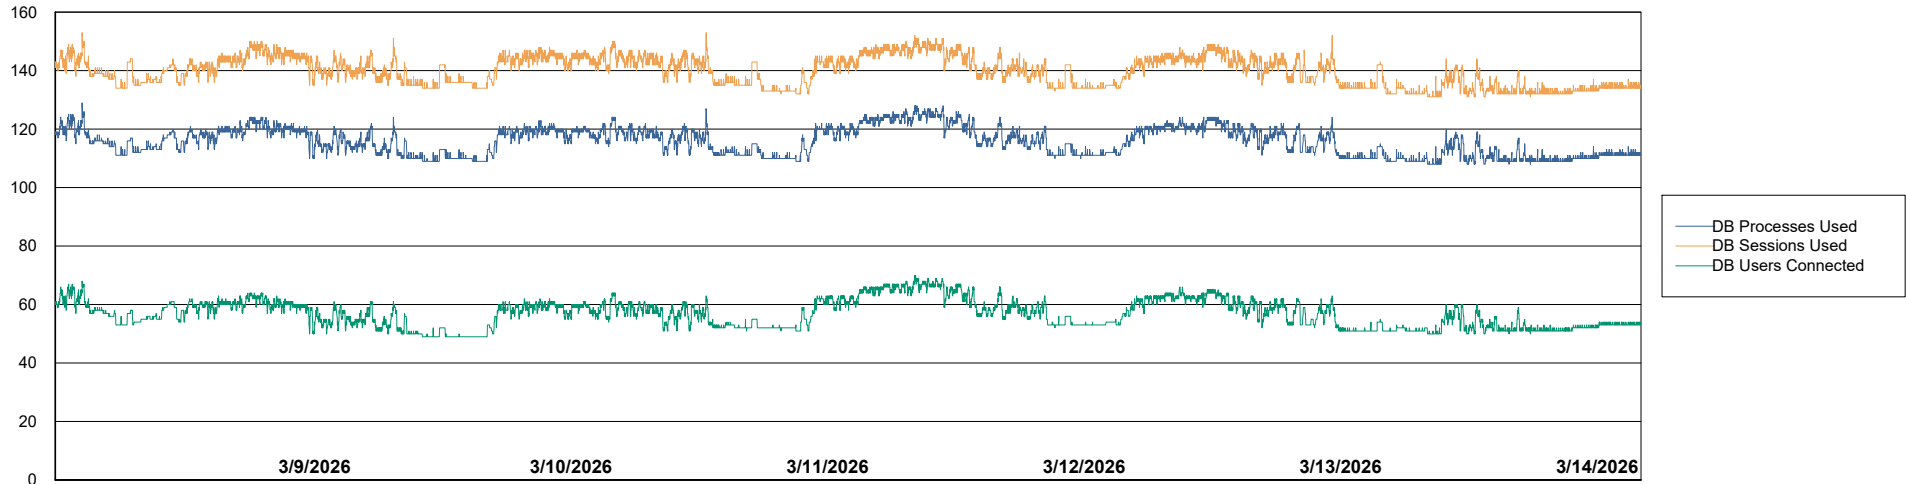

Database Performance GLG_PRD_GLGSPABSAIO01_ABS1