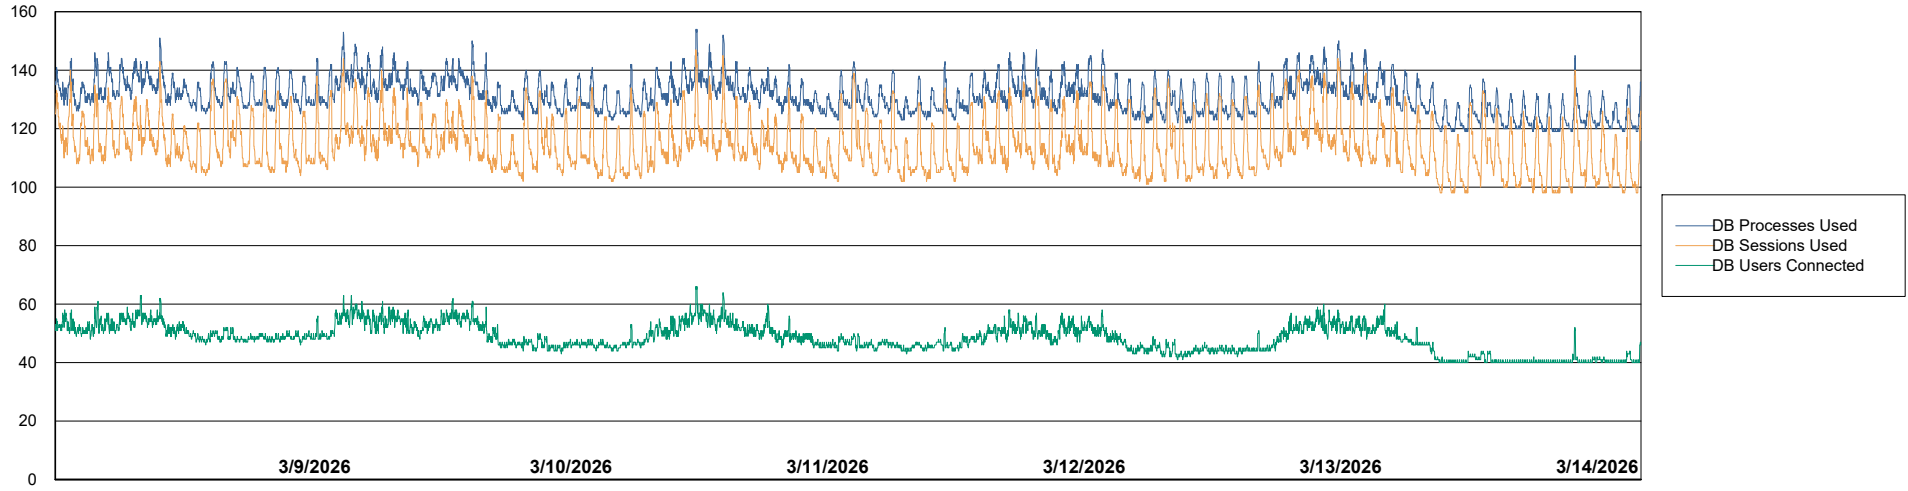

Weekly SLA Customer Report

Customer EUT_Production
Database ID 114

Database Performance EUT_EUP_PRD_URVINA22T_DB_ABS1

Weekly SLA Customer Report

Customer EUT_Production
Database ID 114

Database Performance EUT_URM_PRD_URVINA26_DB_ABS1