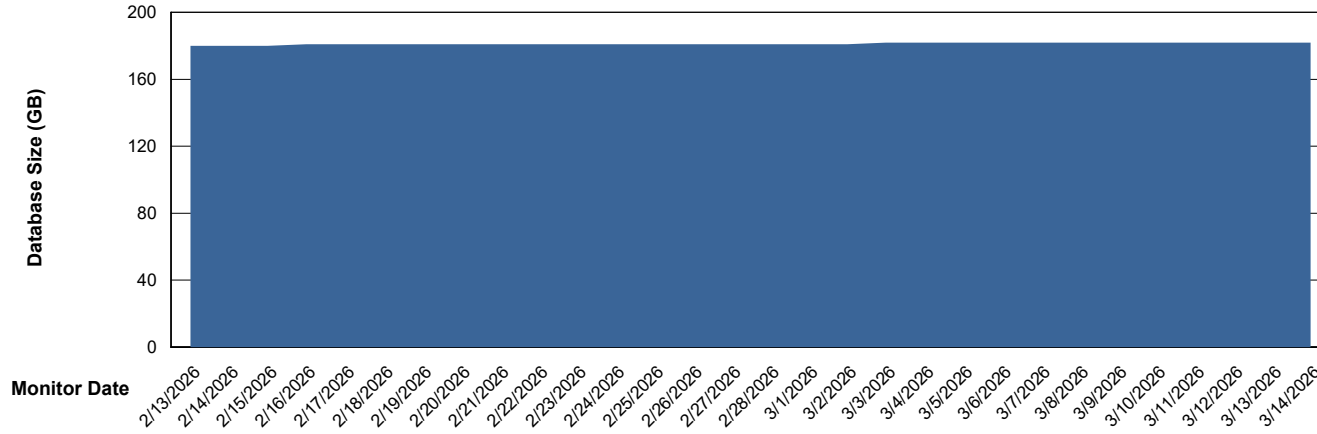

Weekly SLA Customer Report

Customer EUT_Production
Database ID 114

Database Performance EUT_EUP_PRD_URVINA22T_DB_ABS1

Weekly SLA Customer Report

Customer EUT_Production
Database ID 114

Database Performance EUT_URM_PRD_URVINA26_DB_ABS1

Weekly SLA Customer Report

Customer EUT_Production
Database ID 114

DATABASE SIZE EUT_EUP_PRD_URVINA22T_DB_ABS1

Database growth over last month

DATABASE SIZE EUT_URM_PRD_URVINA26_DB_ABS1

Database growth over last month