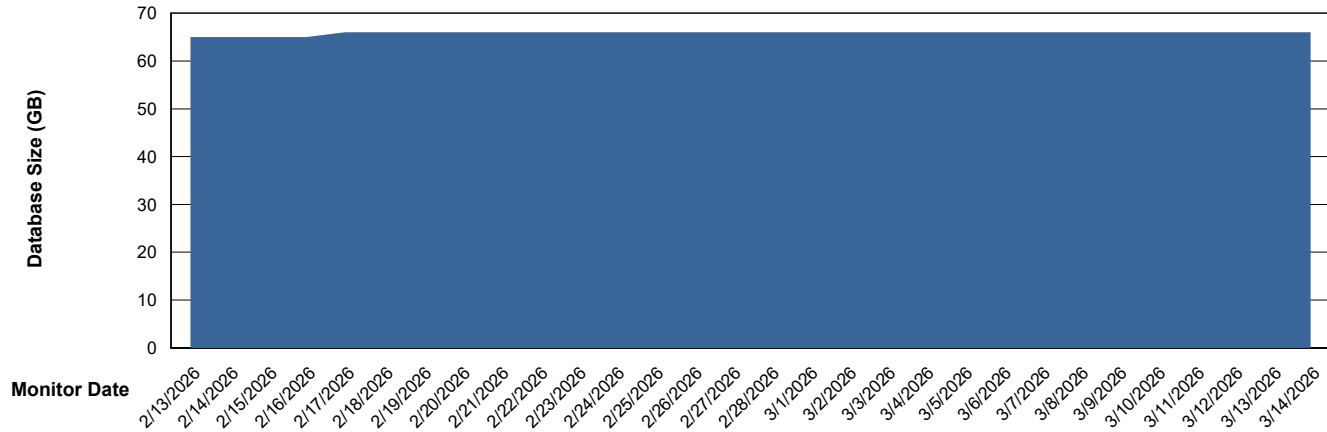

DB Processes Max 0
DB Processes Max 1,000

Weekly SLA Customer Report

Customer ELJ Production
Database ID 72

Database Performance ELJ_PRD_FRASEQXPRDDB03_ABS1

Weekly SLA Customer Report

Customer ELJ Production
Database ID 72

DATABASE SIZE ELJ_PRD_FRASEQXPRDDB01_ABS1

Database growth over last month

DATABASE SIZE ELJ_PRD_FRASEQXPRDDB03_ABS1

Database growth over last month

Weekly SLA Customer Report

Customer ELJ Production
 Database ID 72