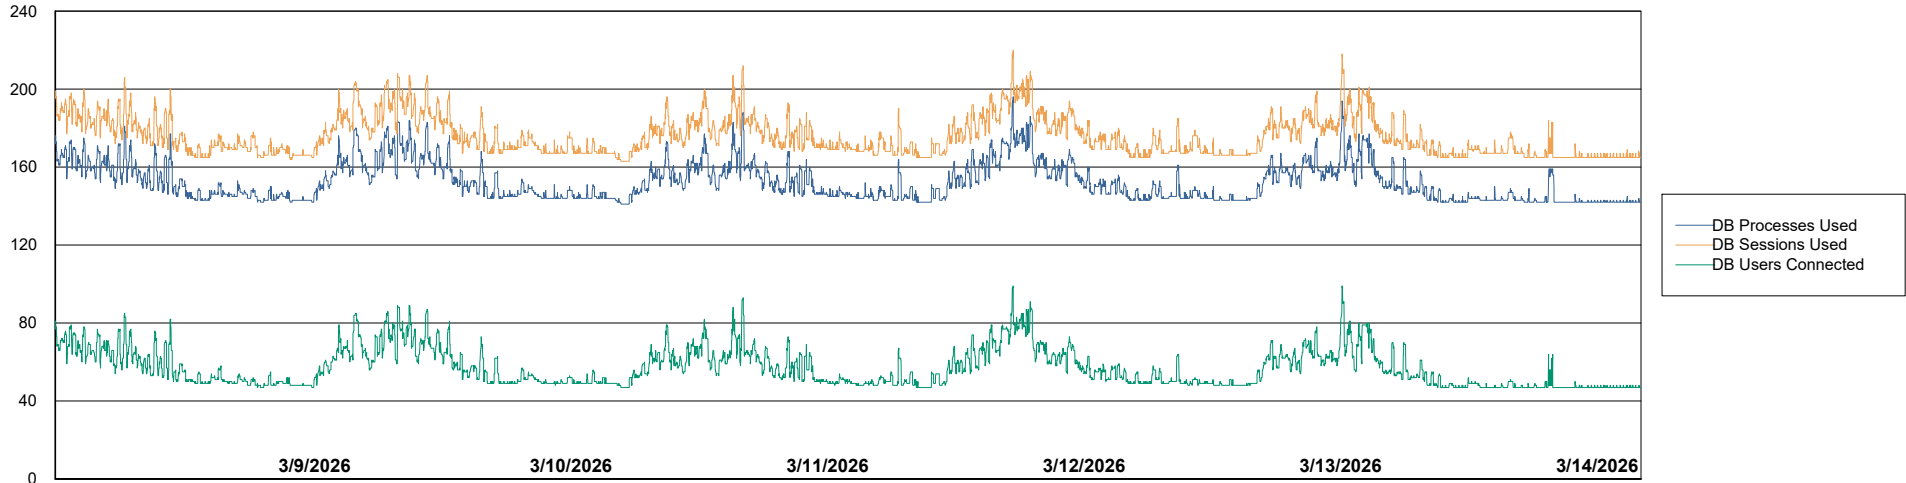

Database Performance ELJ_PRD_FRASEQXPRDDB01_ABS1