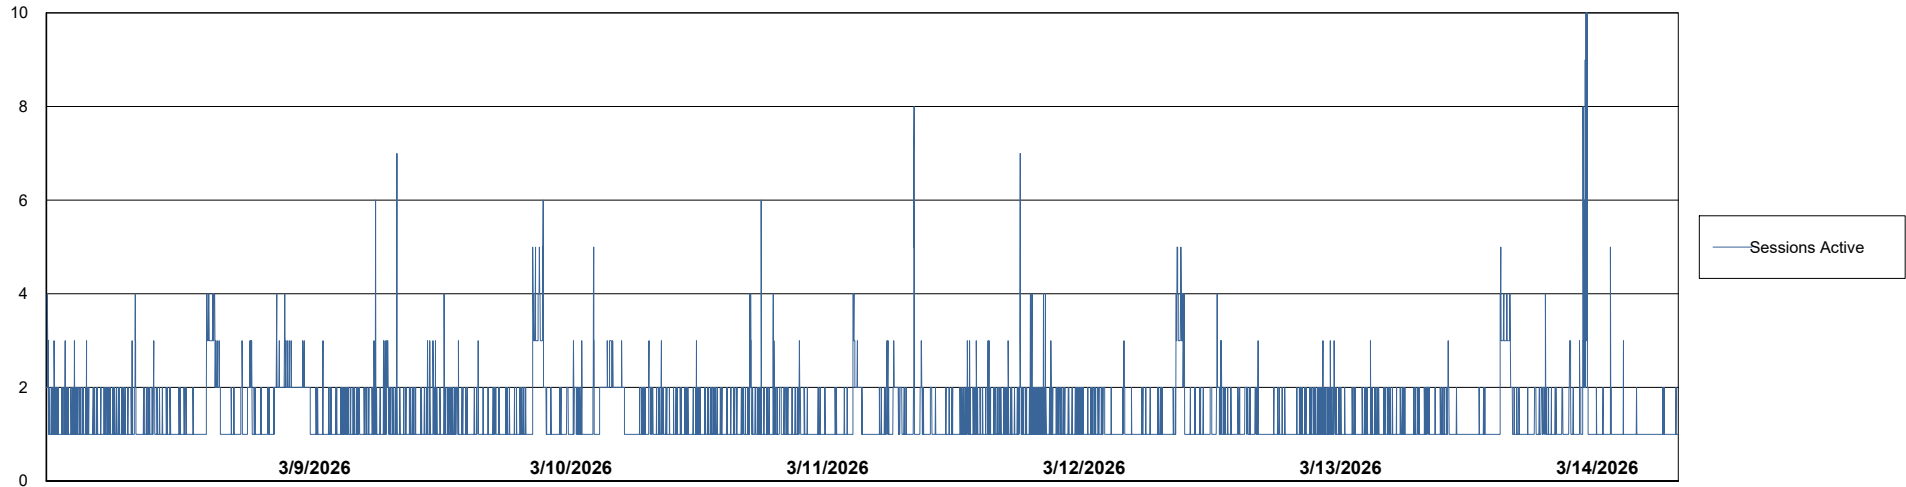

Database Performance ELJ_PRD_FRASEQXPRDDB01_ABS1