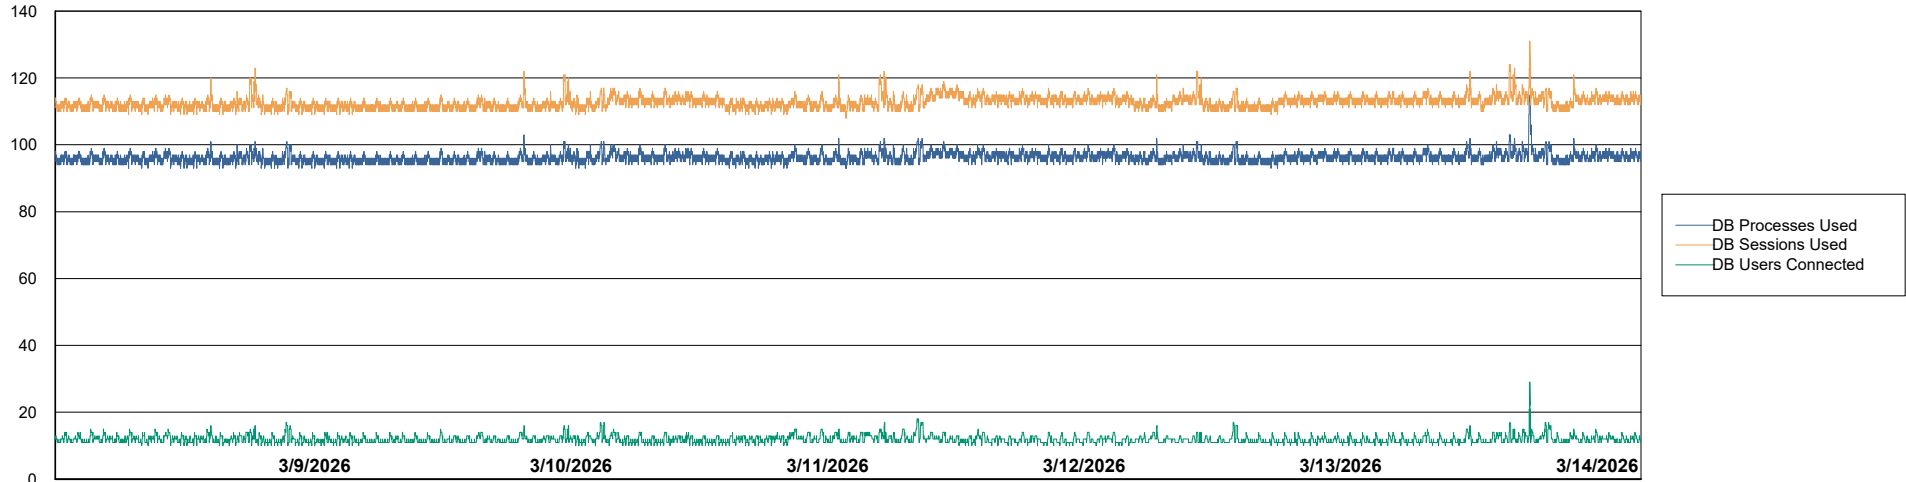

DB Processes Max 0
DB Processes Max 1,000

Weekly SLA Customer Report

Customer ELJ Production
Database ID 72

Database Performance ELJ_PRD_FRASEQXPRDDB03_ABS1

Weekly SLA Customer Report

Customer ELJ Production
Database ID 72