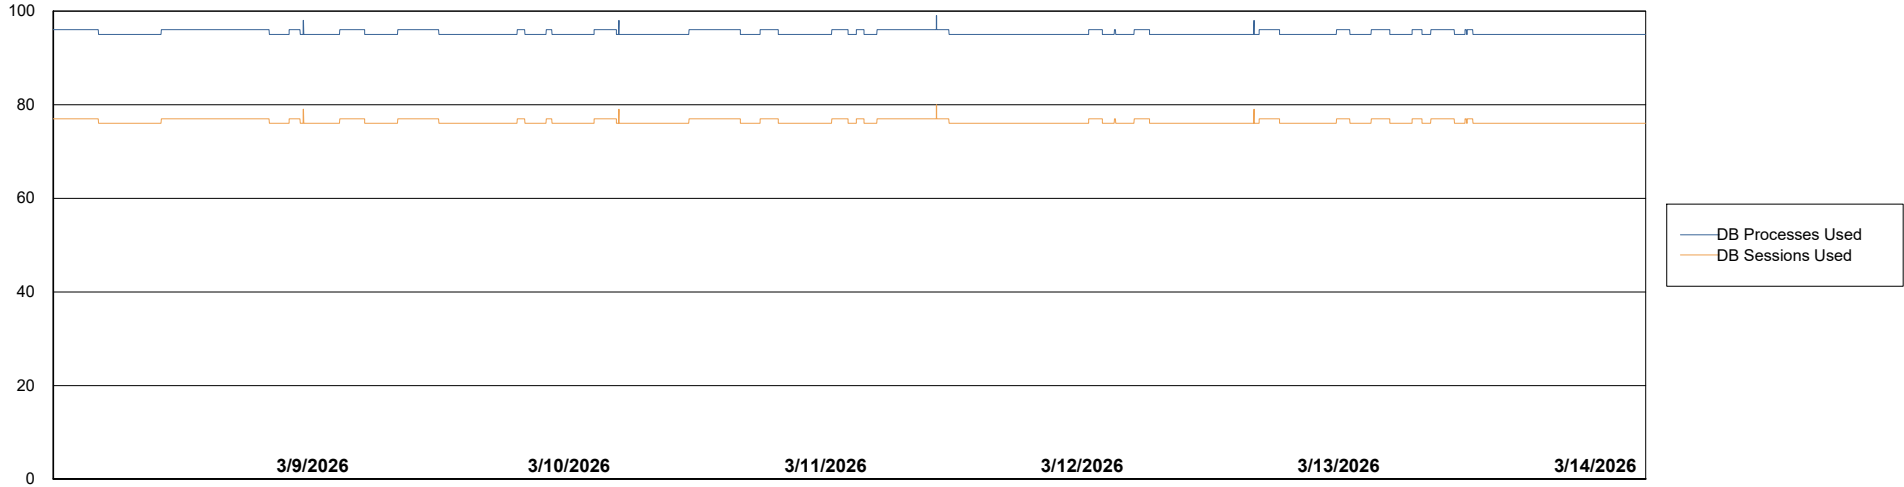

Database Performance ELJ_PRD_FRASEQXPRDDB02_HSBABS1

DB Processes Max 0
DB Processes Max 1,000