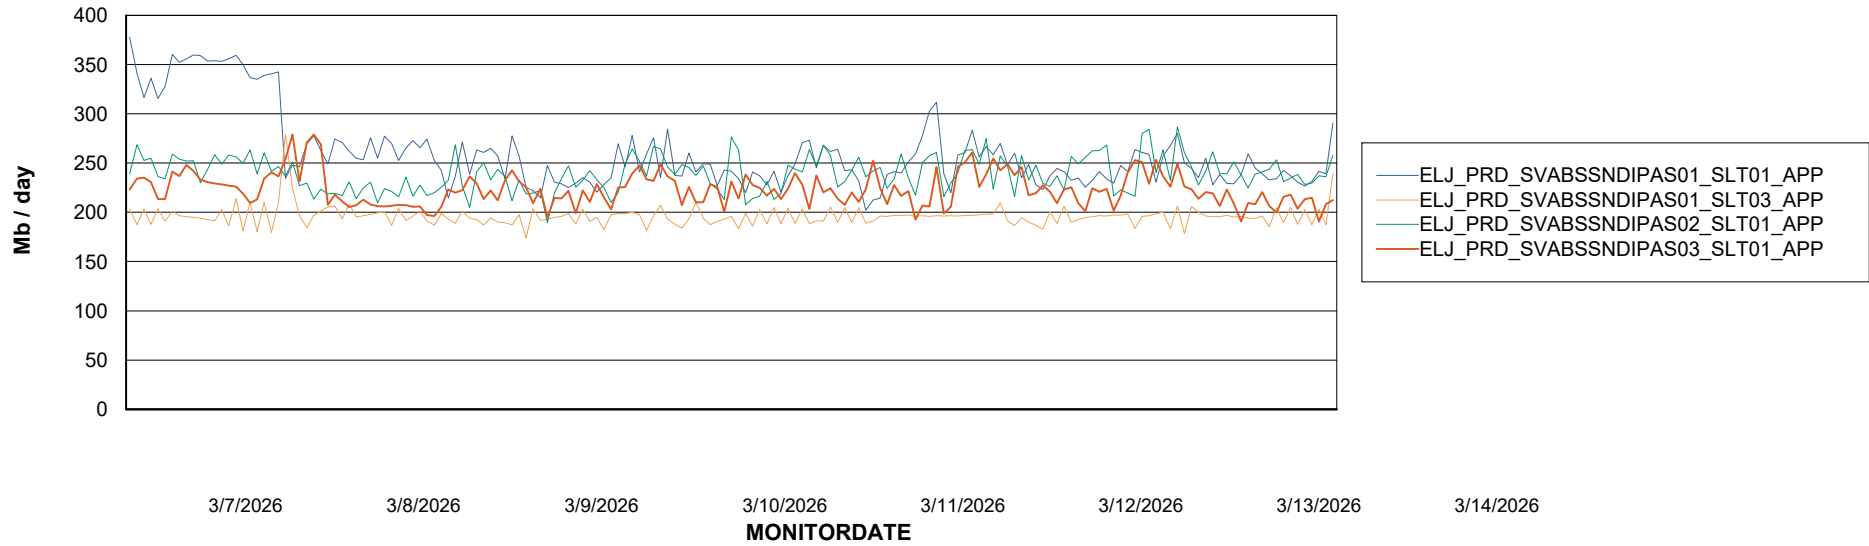

ABSSolute Application Server Services

Avg memory used per ABS Server Service