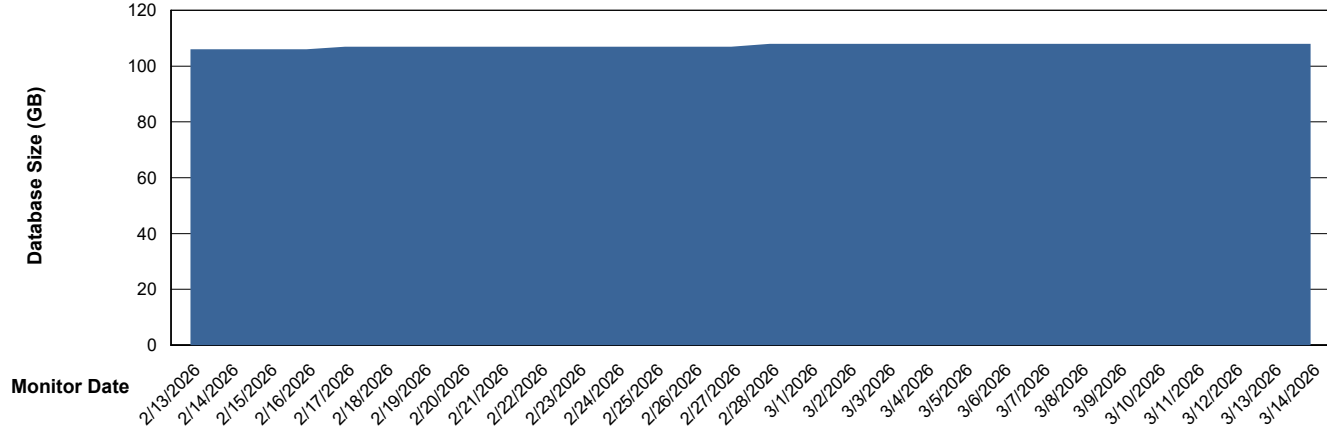

DB Processes Max 0
DB Processes Max 1,000

Weekly SLA Customer Report

Customer ELJ Production
Database ID 72

Database Performance ELJ_PRD_FRASEQXPRDDB03_ABS1

Weekly SLA Customer Report

Customer ELJ Production
Database ID 72

DATABASE SIZE ELJ_PRD_FRASEQXPRDDB01_ABS1

Database growth over last month

DATABASE SIZE ELJ_PRD_FRASEQXPRDDB03_ABS1

Database growth over last month

Weekly SLA Customer Report

Customer ELJ Production
 Database ID 72