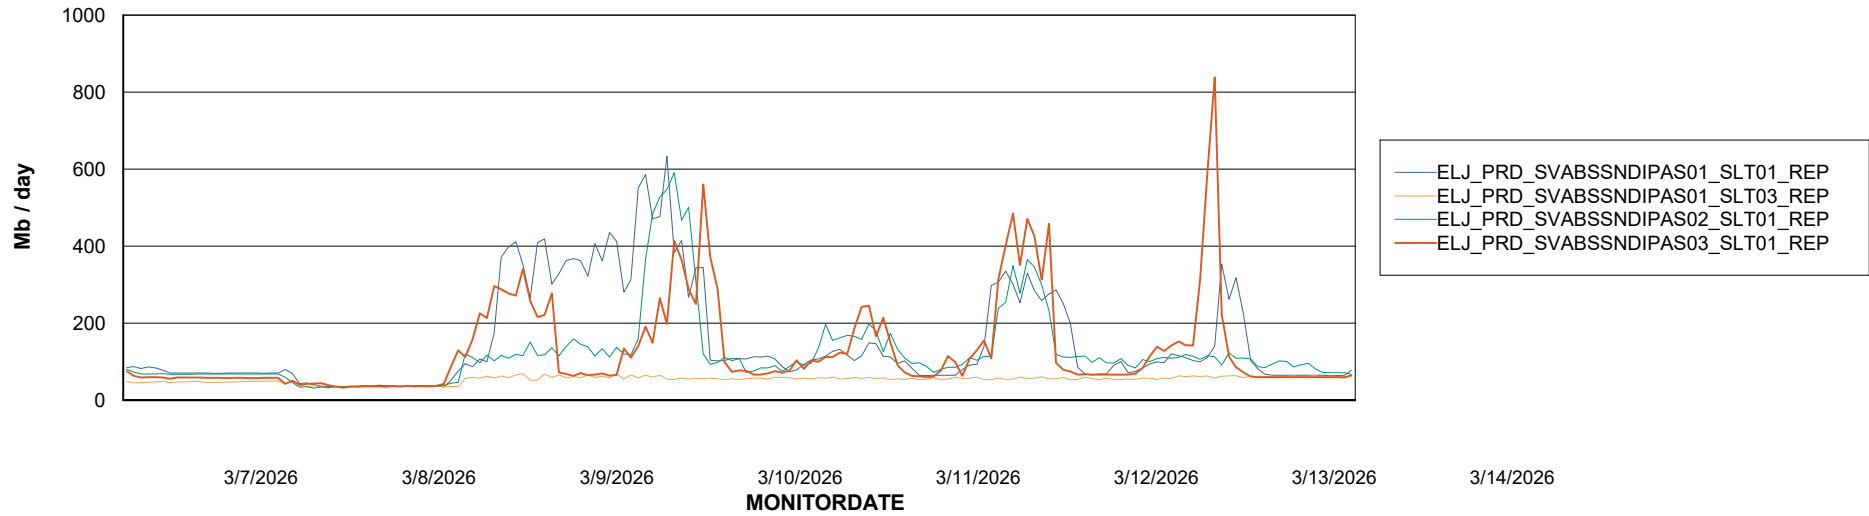

Avg memory used per ABS Server Service

Avg users per day per ABS server

Weekly SLA Customer Report

Customer ELJ Production
Database ID 72

ABSSolute Application ReportServer Services

Avg memory used per ReportServer Service