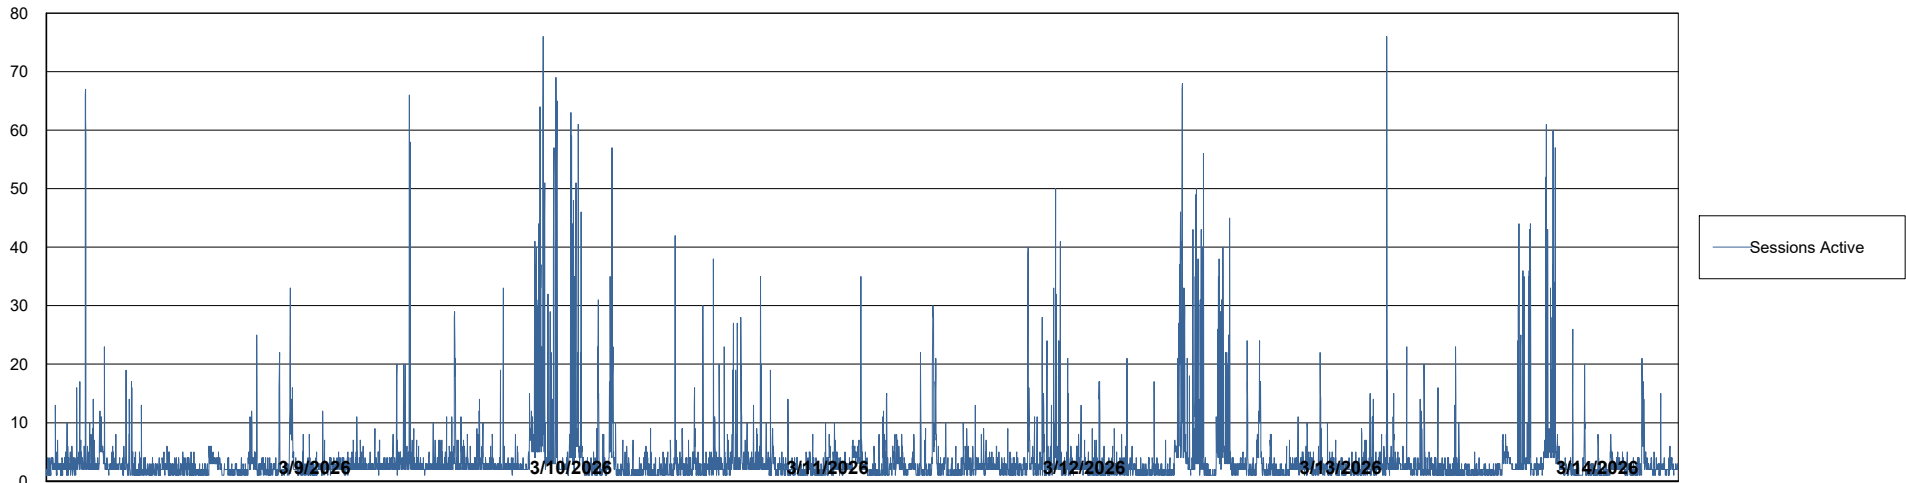

Database Performance ELI_PRD_FRASINTPRDDB01_ABS1