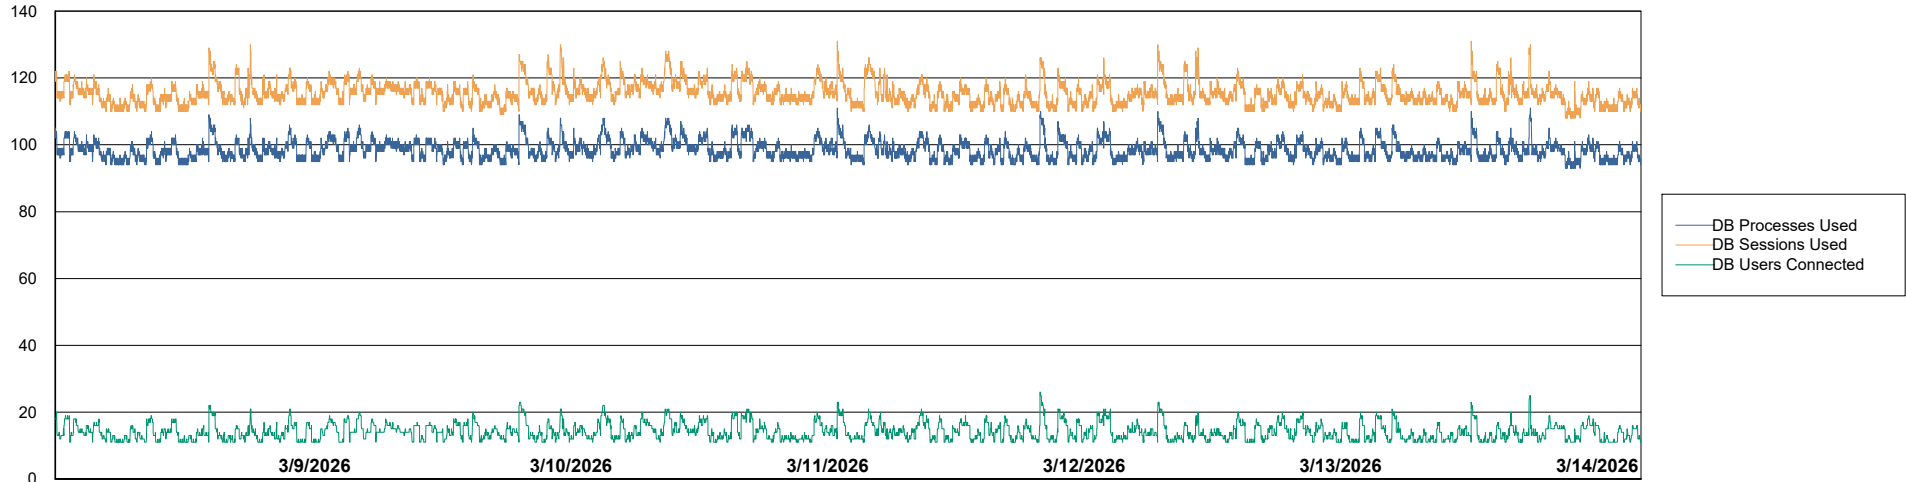

Database Performance ELI_PRD_FRASEQXPRDDB04-BI_ABS1