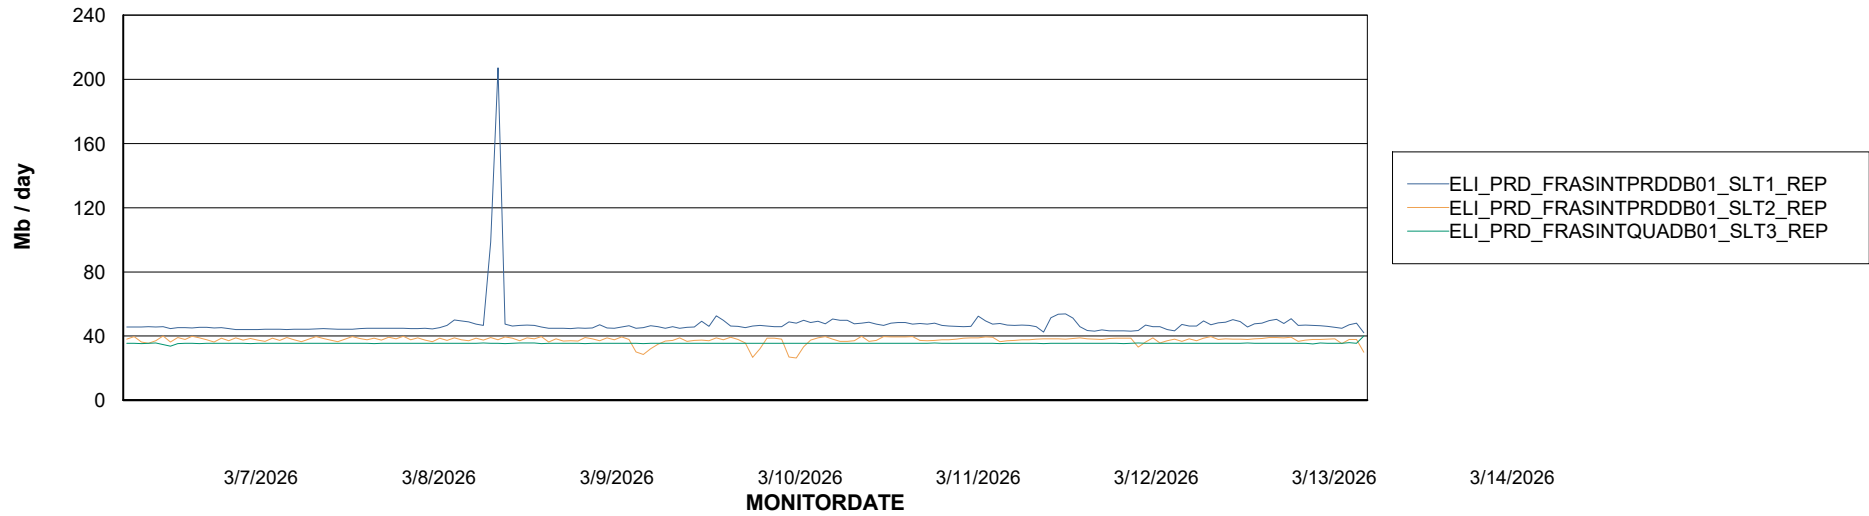

ABSSolute Application ReportServer Services

Avg memory used per ReportServer Service