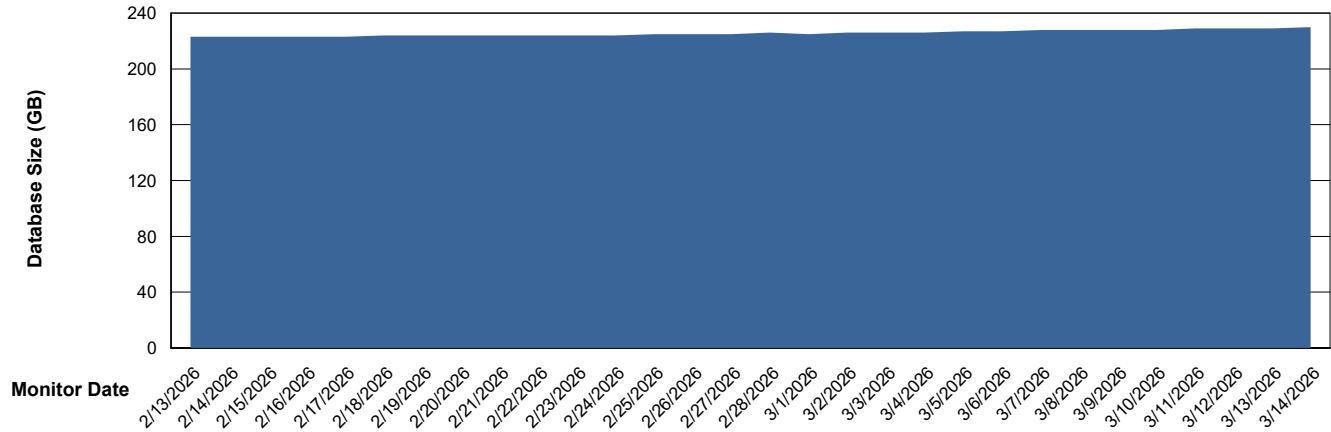

DATABASE SIZE ELI_PRD_FRASINTPRDDB01_ABS1

Database growth over last month