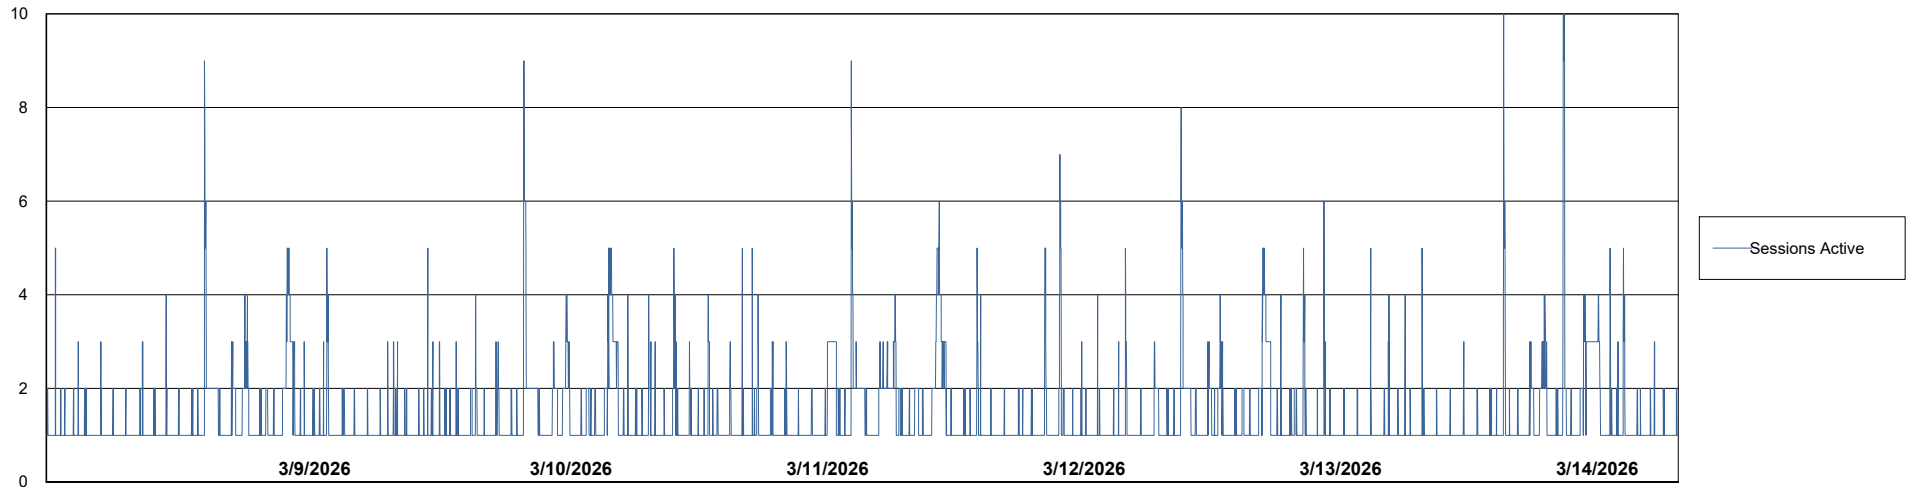

Database Performance ELI_PRD_FRASEQXPRDDB04-BI_ABS1