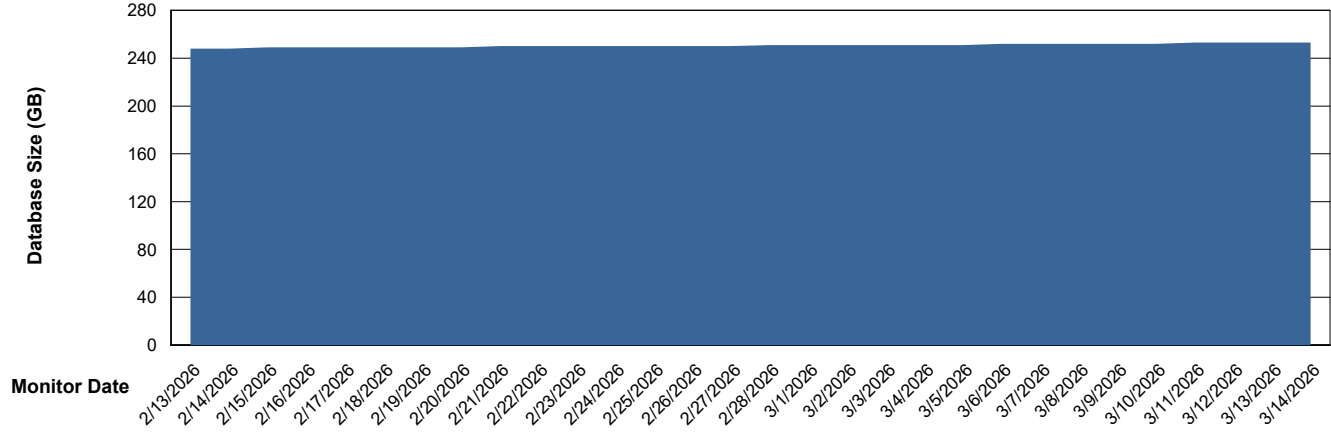

DATABASE SIZE ELI_PRD_FRASEQXPRDDB04-BI_ABS1

Database growth over last month