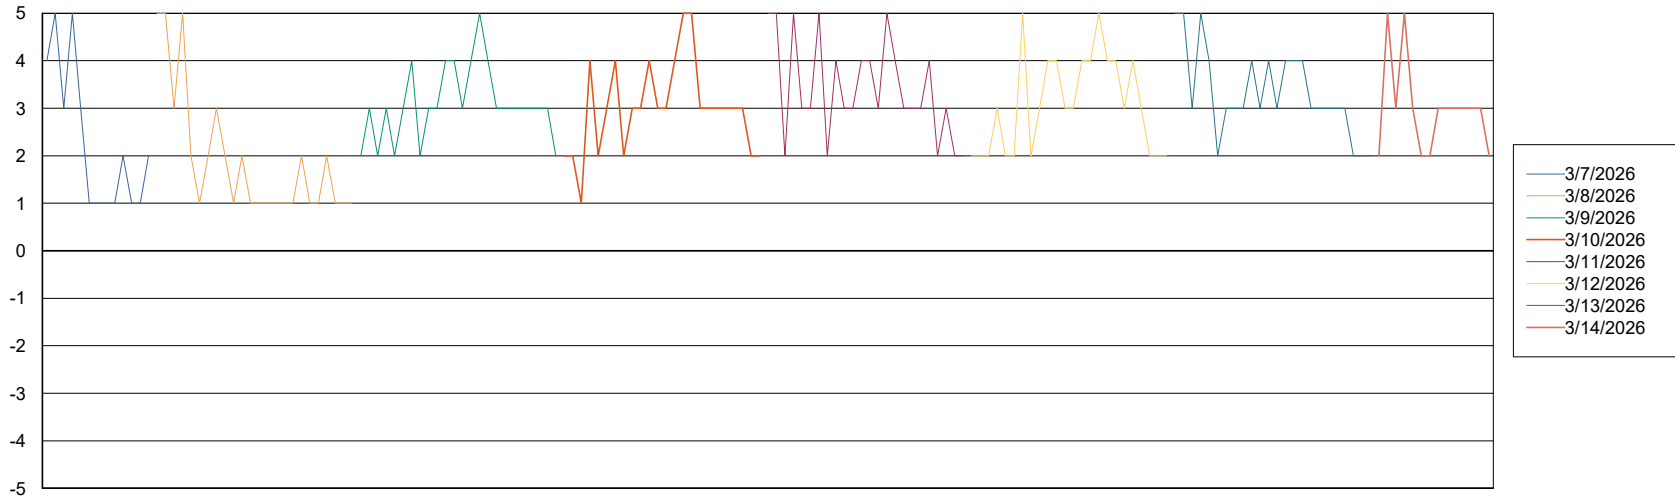

Standby Database Health ELI_Production

Recovery lag for last 7 days