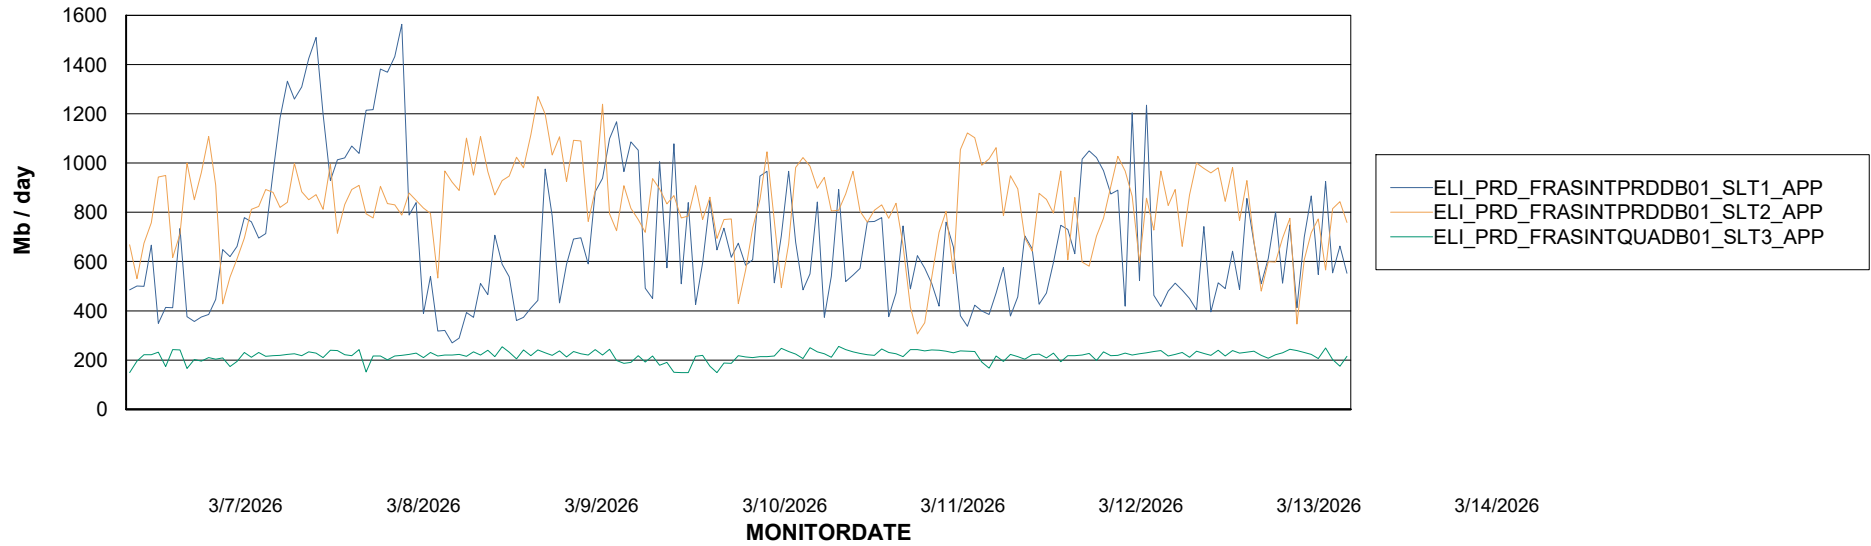

ABSolute Application Server Services

Avg memory used per ABS Server Service