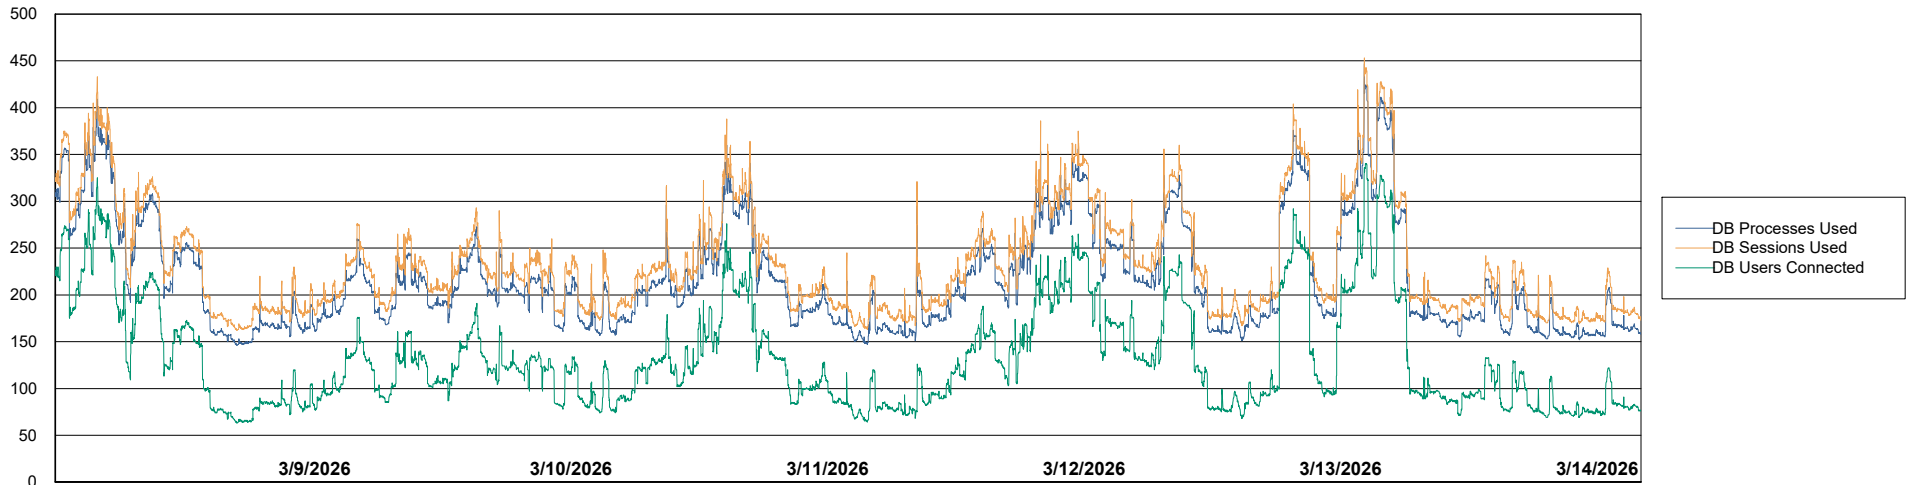

Database Performance ELI_PRD_FRASINTPRDDB01_ABS1