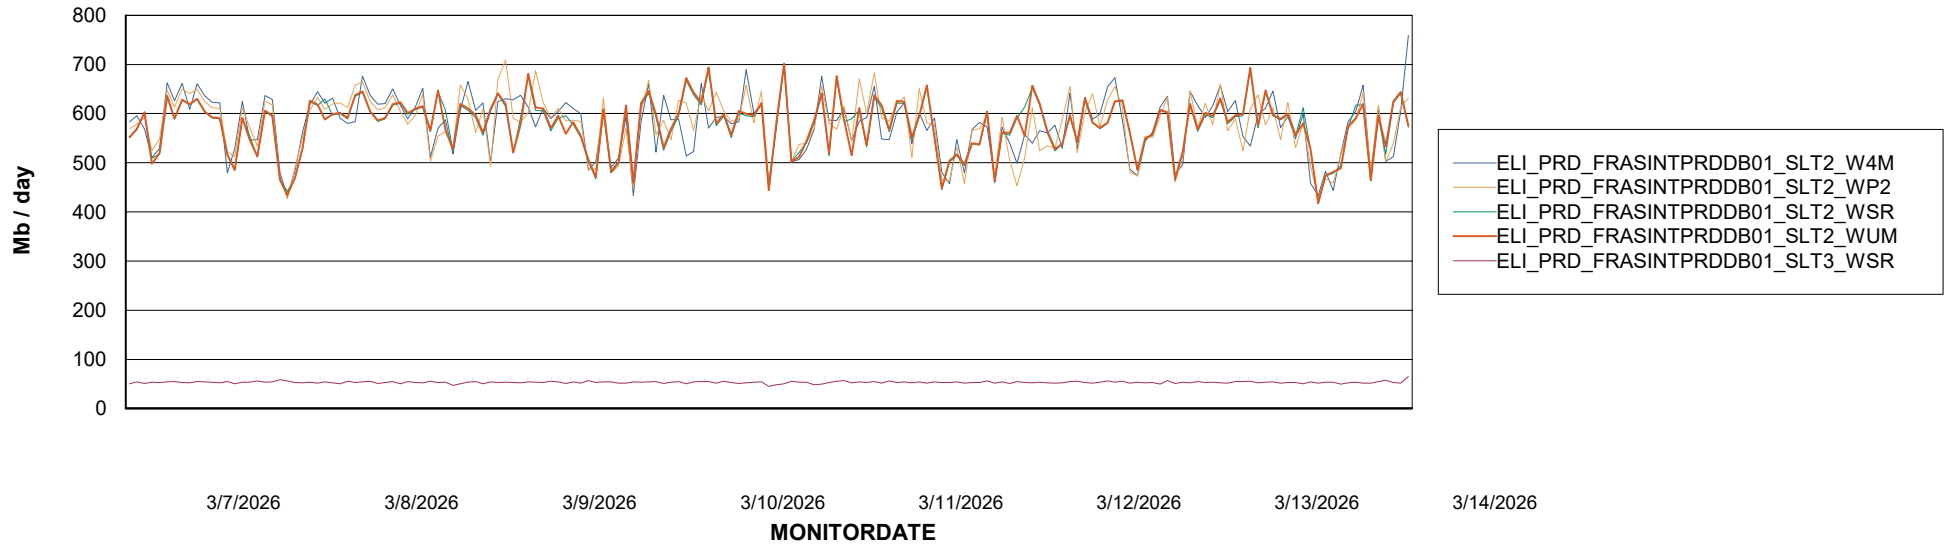

ABSolute Web Component Services

Avg memory used per ABS Web component