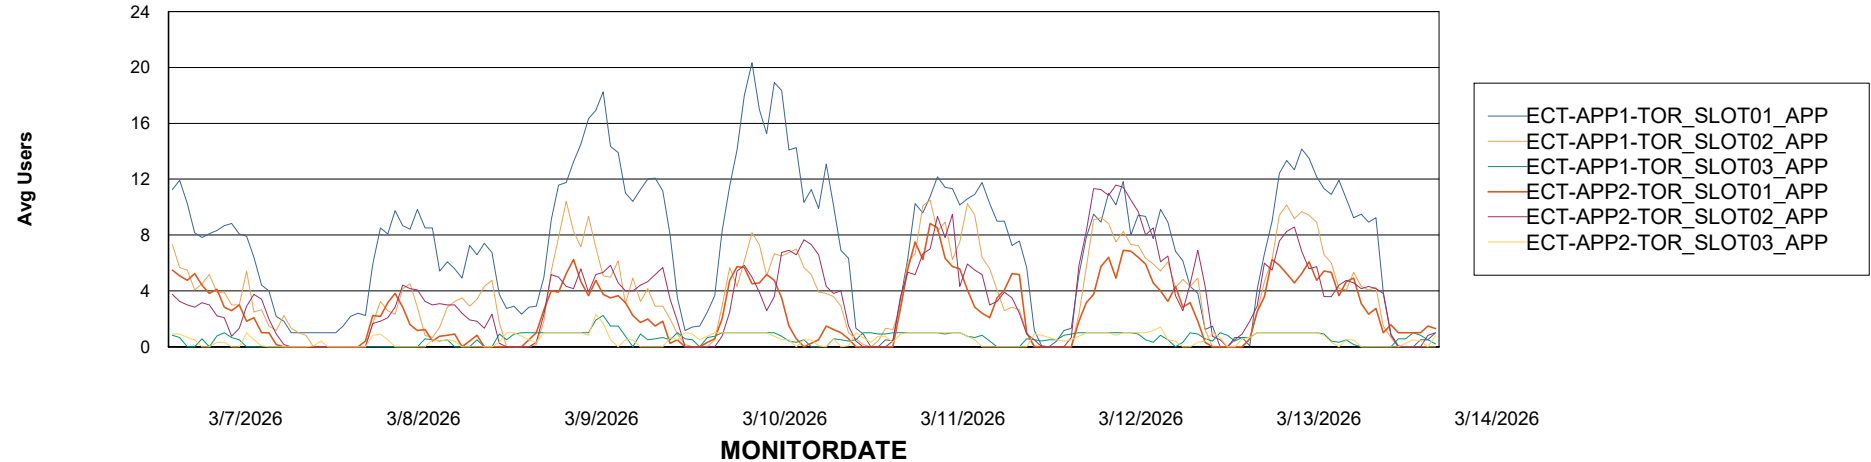

Avg users per day per ABS server