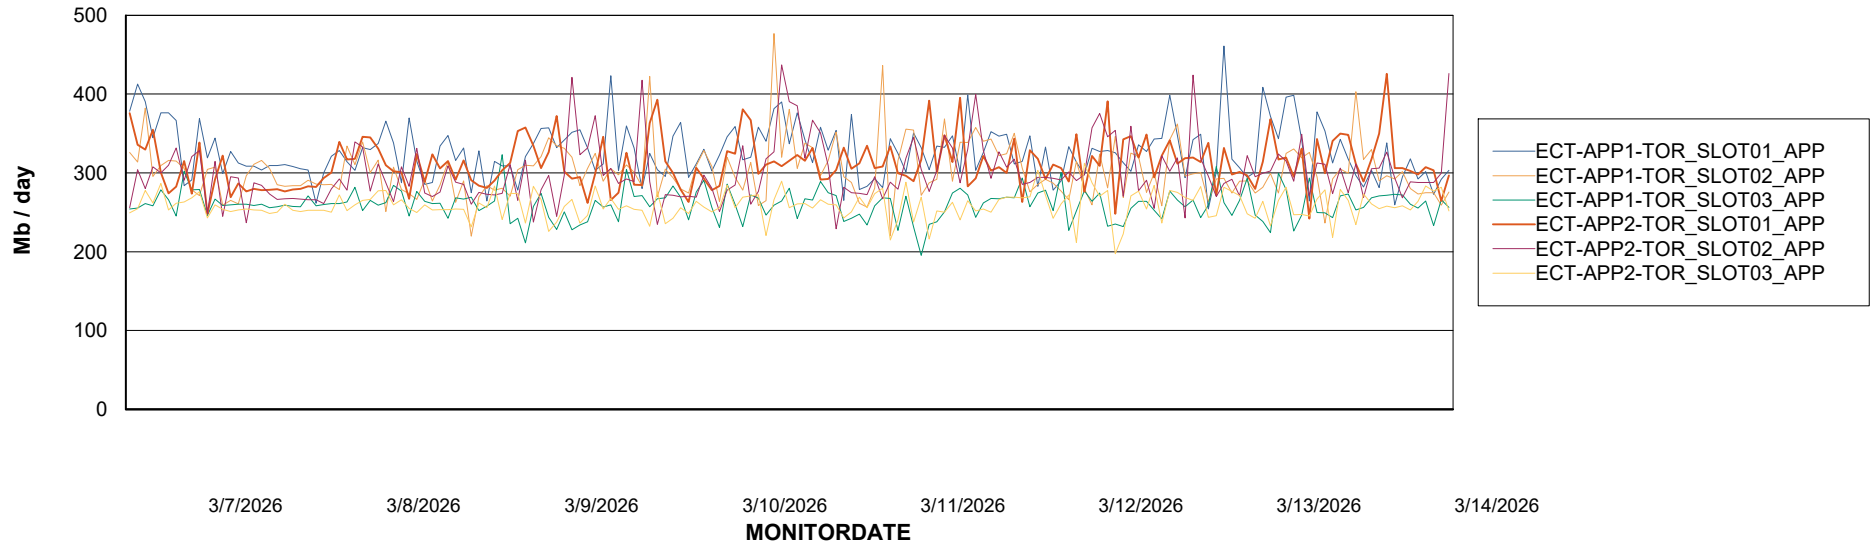

ABSSolute Application Server Services

Avg memory used per ABS Server Service