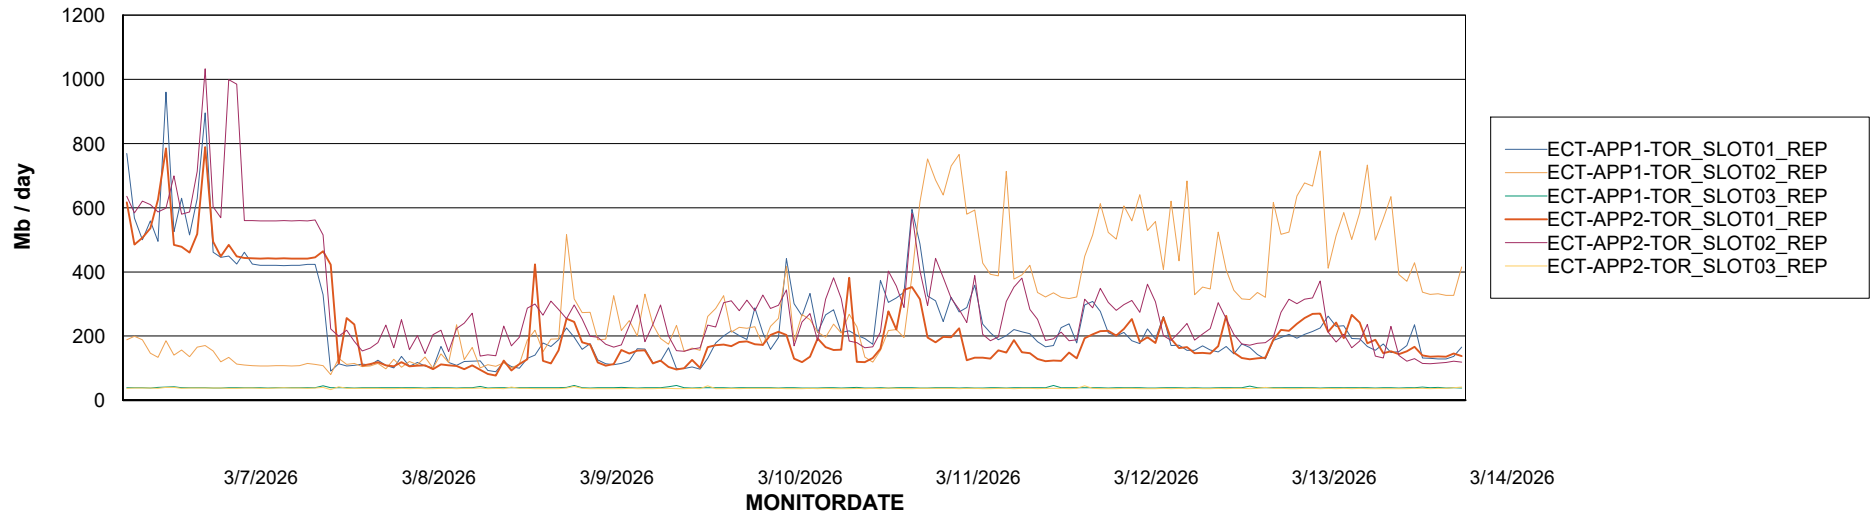

Avg memory used per ABS Server Service

Avg users per day per ABS server

Weekly SLA Customer Report

Customer ECT OCI TOR Production
Database ID 219

ABSSolute Application ReportServer Services

Avg memory used per ReportServer Service