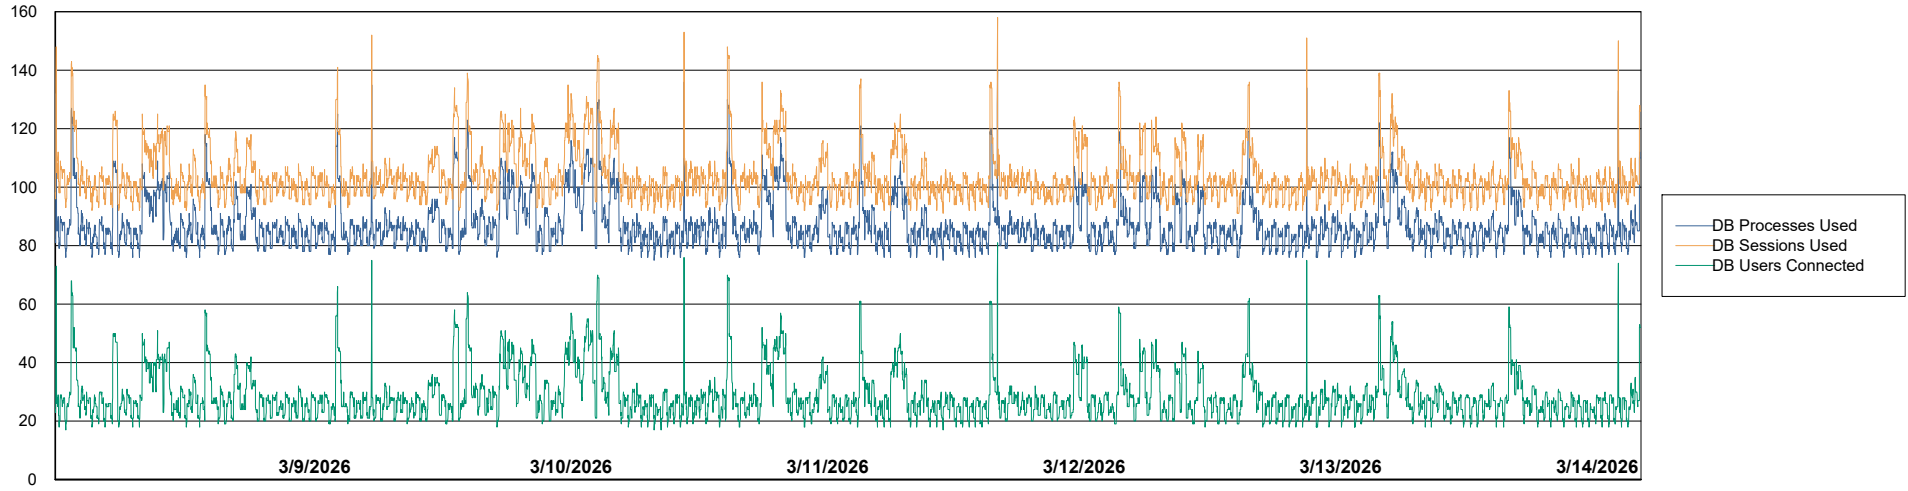

Database Performance ECT-BI-TOR_ABS1