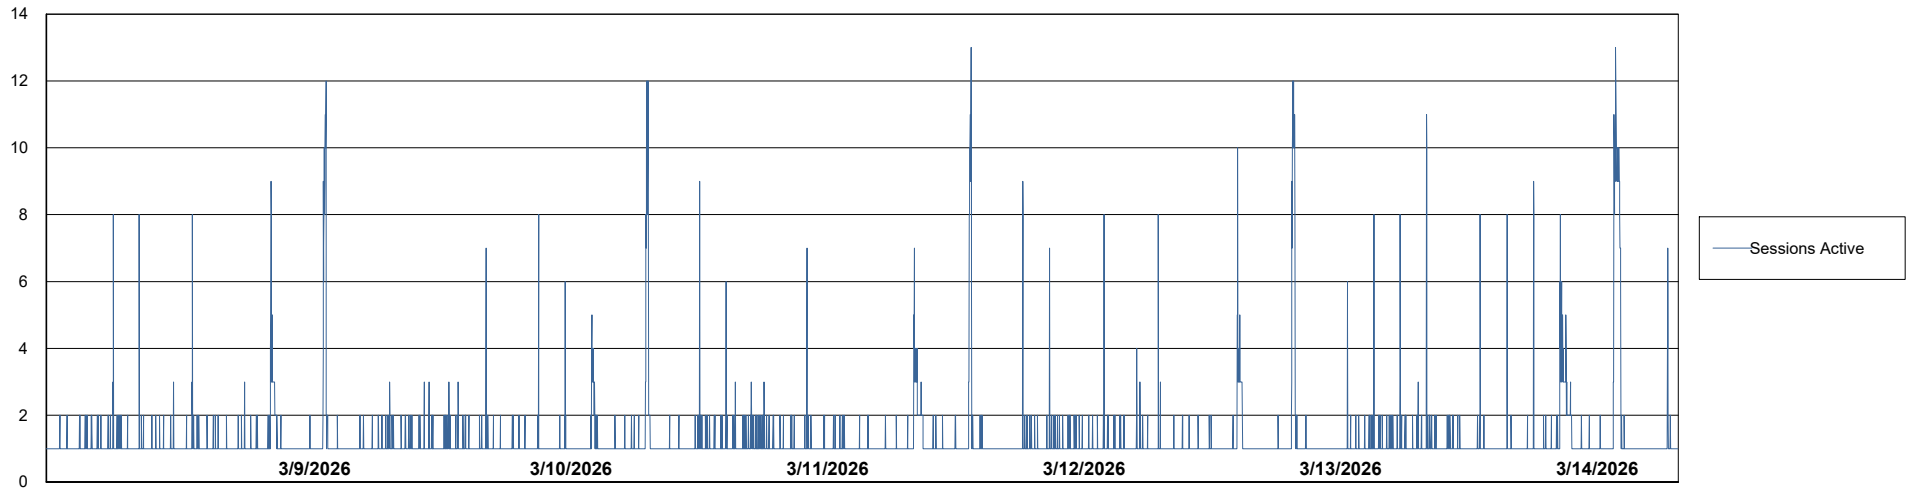

Weekly SLA Customer Report

Customer ECT OCI TOR Production
Database ID 219

Database Performance ECT-BI-TOR_ABS1

Weekly SLA Customer Report

Customer ECT OCI TOR Production
Database ID 219

Database Performance ECT-DBS1-TOR_PROD_ABS1