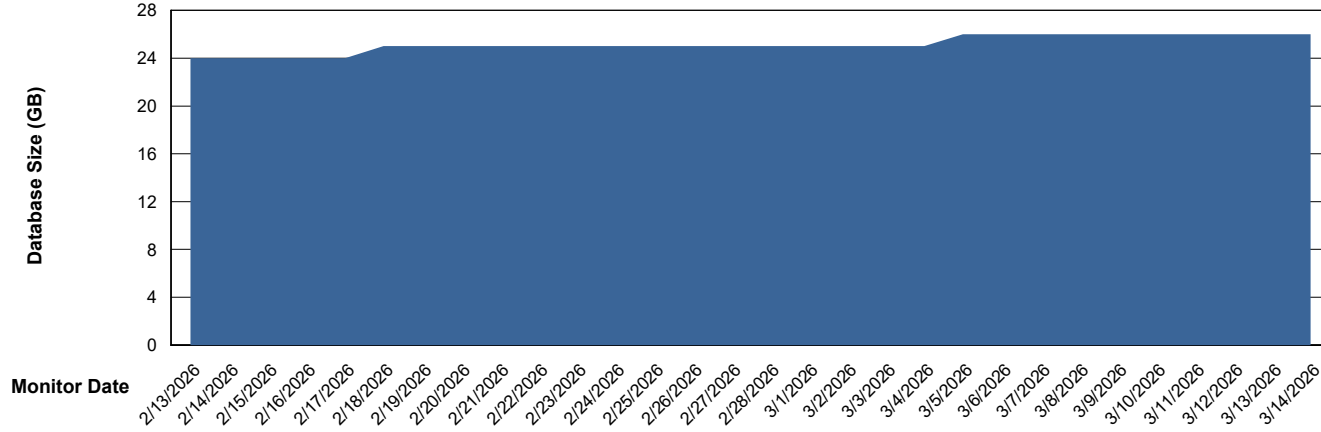

DATABASE SIZE ECT-BI-TOR_ABS1

Database growth over last month