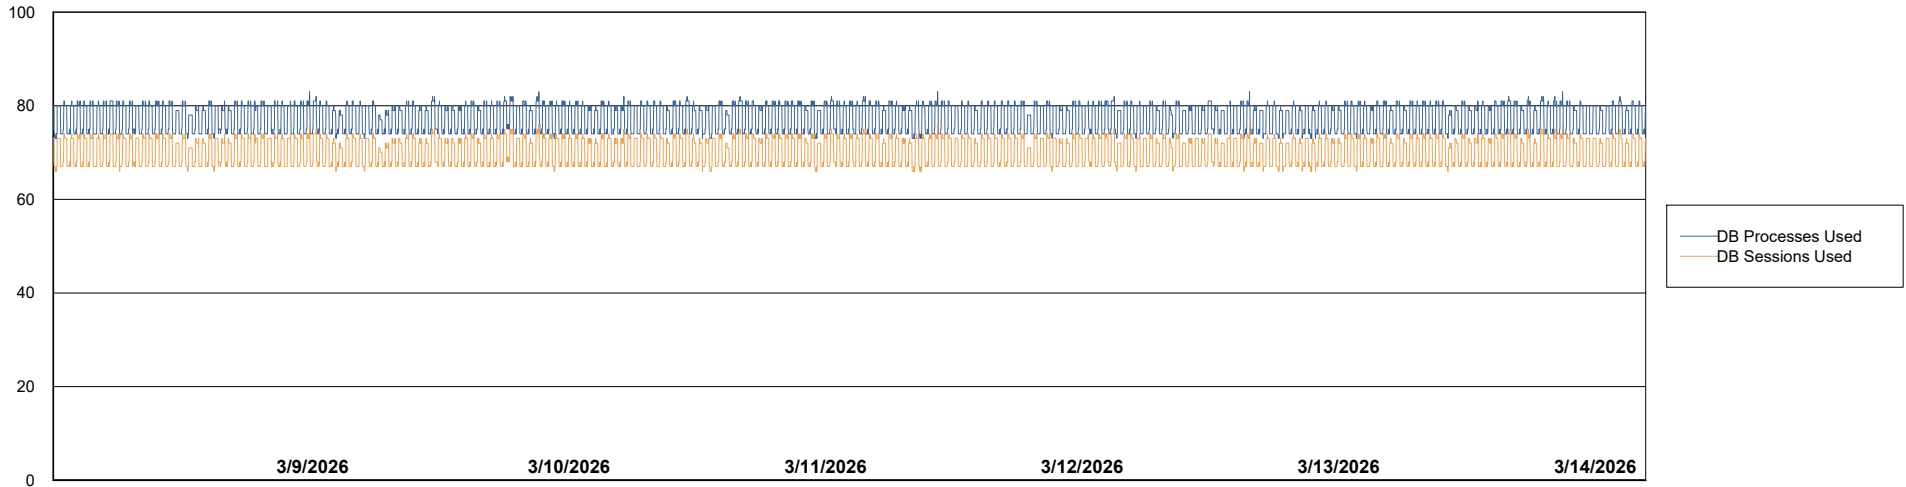

Database Performance ECT-DBS2-TOR_PROD_HSBABS1

DB Processes Max 1,000
DB Processes Max 4
DB Processes Max 0