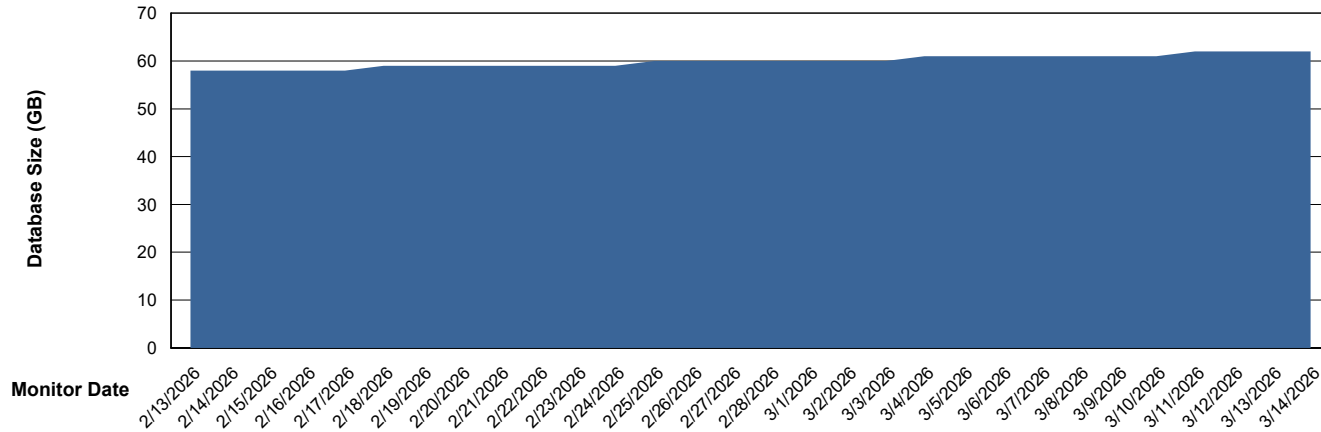

Customer ECT OCI TOR Production
Database ID 219

DATABASE SIZE ECT-BI-TOR_ABS1

Database growth over last month

DATABASE SIZE ECT-DBS1-TOR_PROD_ABS1

Database growth over last month

Weekly SLA Customer Report