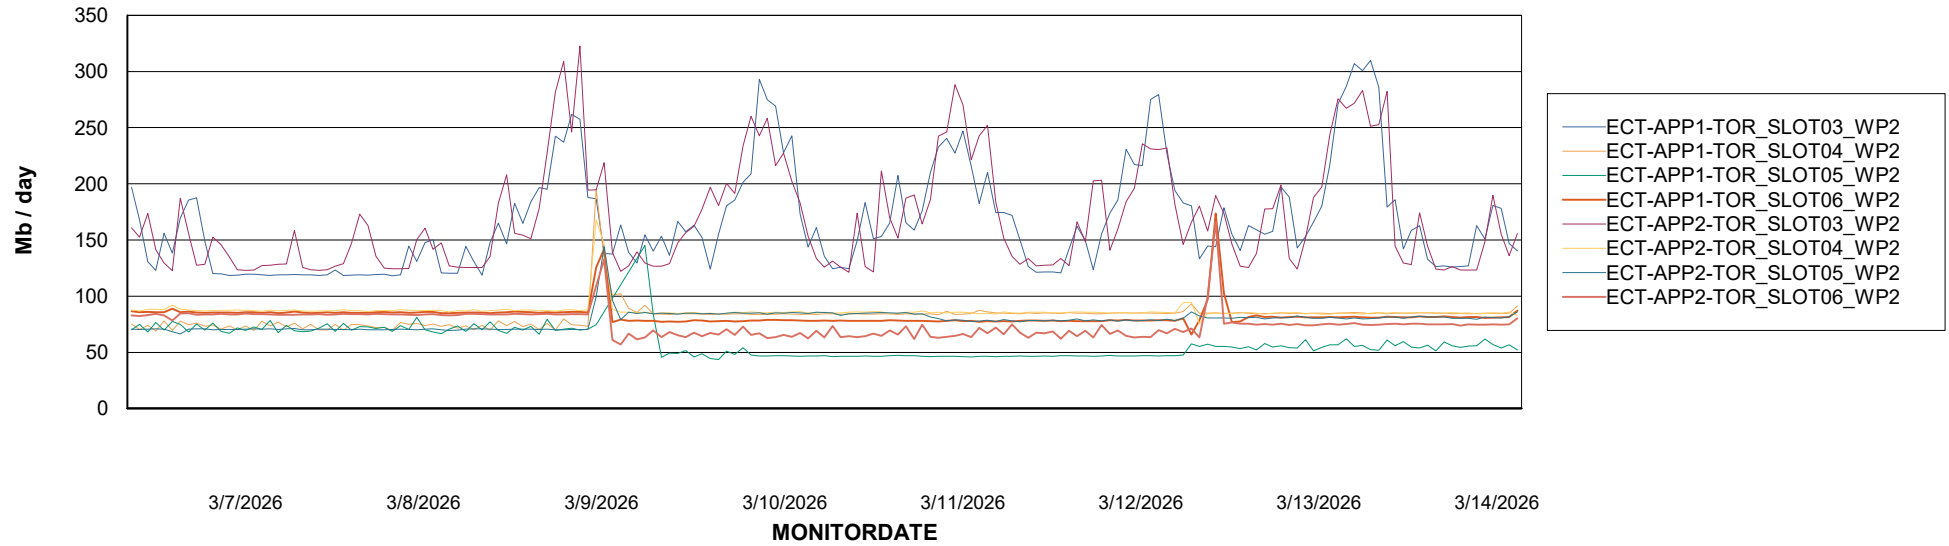

ABSSolute Web Component Services

Avg memory used per ABS Web component