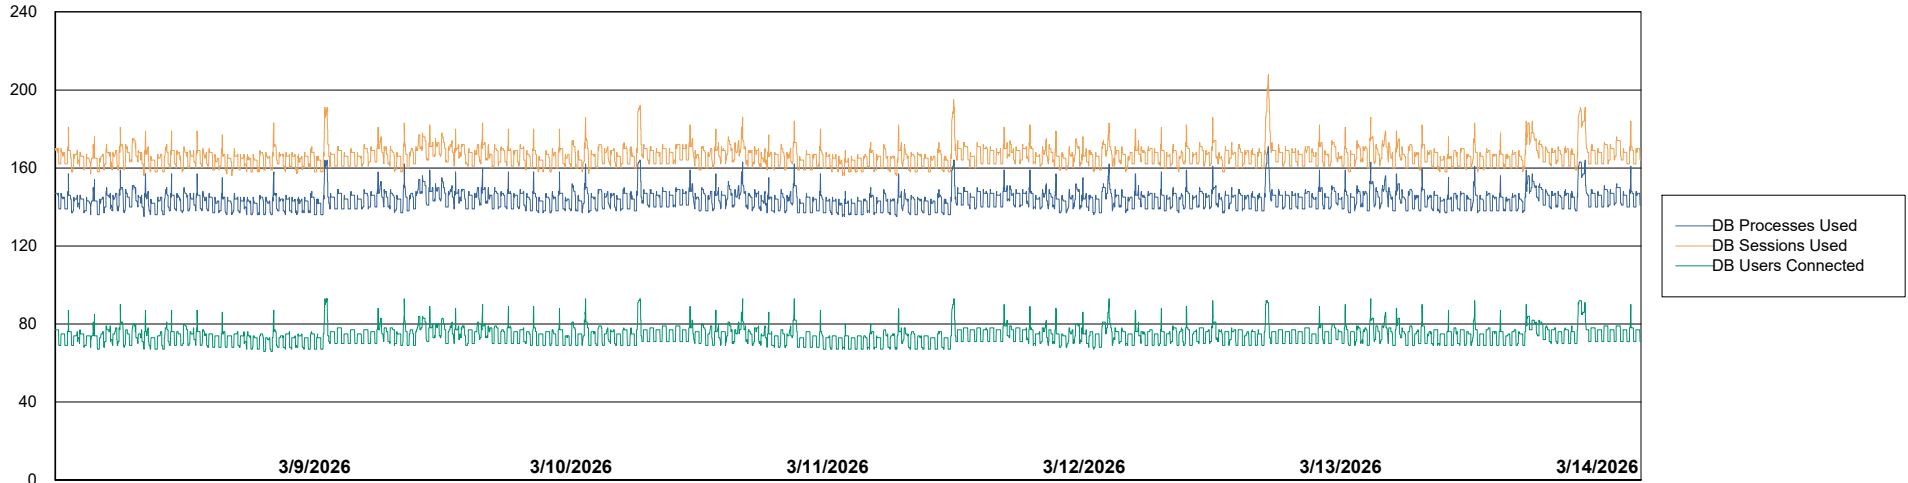

Weekly SLA Customer Report

Customer ECT OCI TOR Production
Database ID 219

Database Performance ECT-BI-TOR_ABS1

Weekly SLA Customer Report

Customer ECT OCI TOR Production
Database ID 219

Database Performance ECT-DBS1-TOR_PROD_ABS1