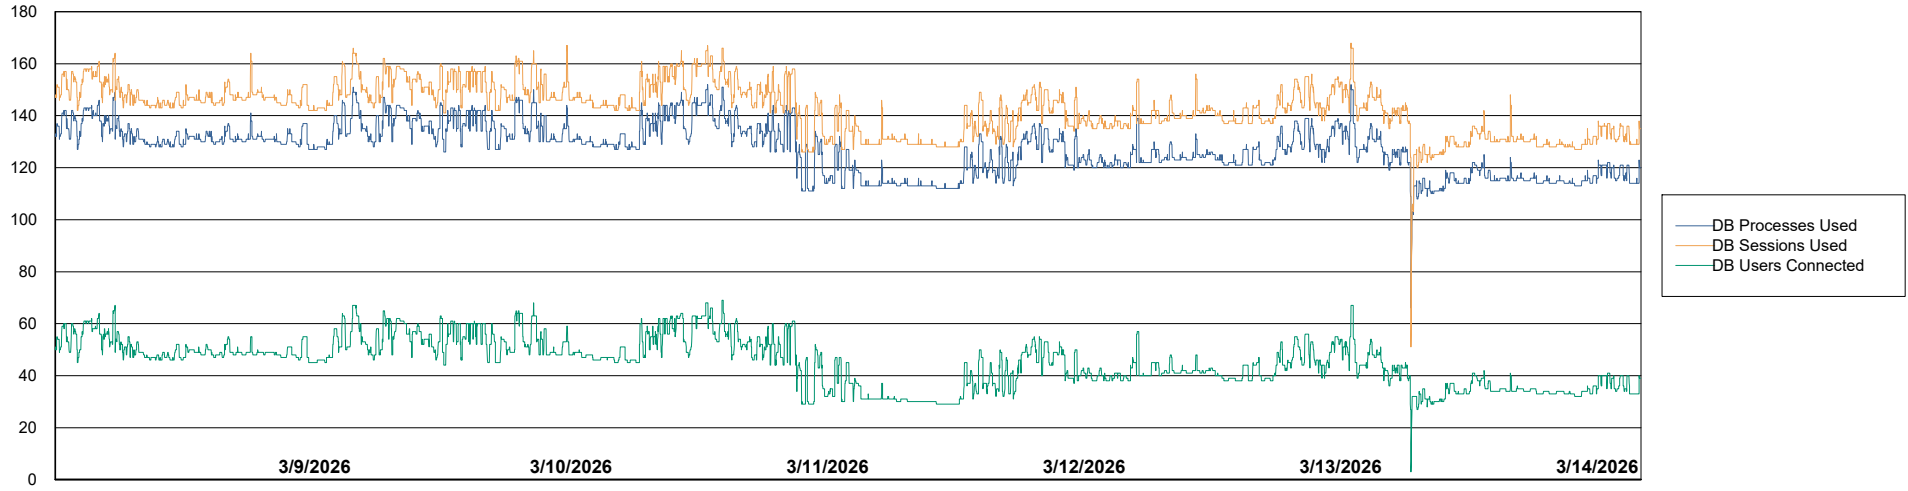

Weekly SLA Customer Report

Customer ECL_Production
Database ID 156

Database Performance ECL_PRD_ECLABS_ABS1

Weekly SLA Customer Report

Customer ECL_Production
Database ID 156

Database Performance ECL_PRD_ECL-ABS-BI_ABS1