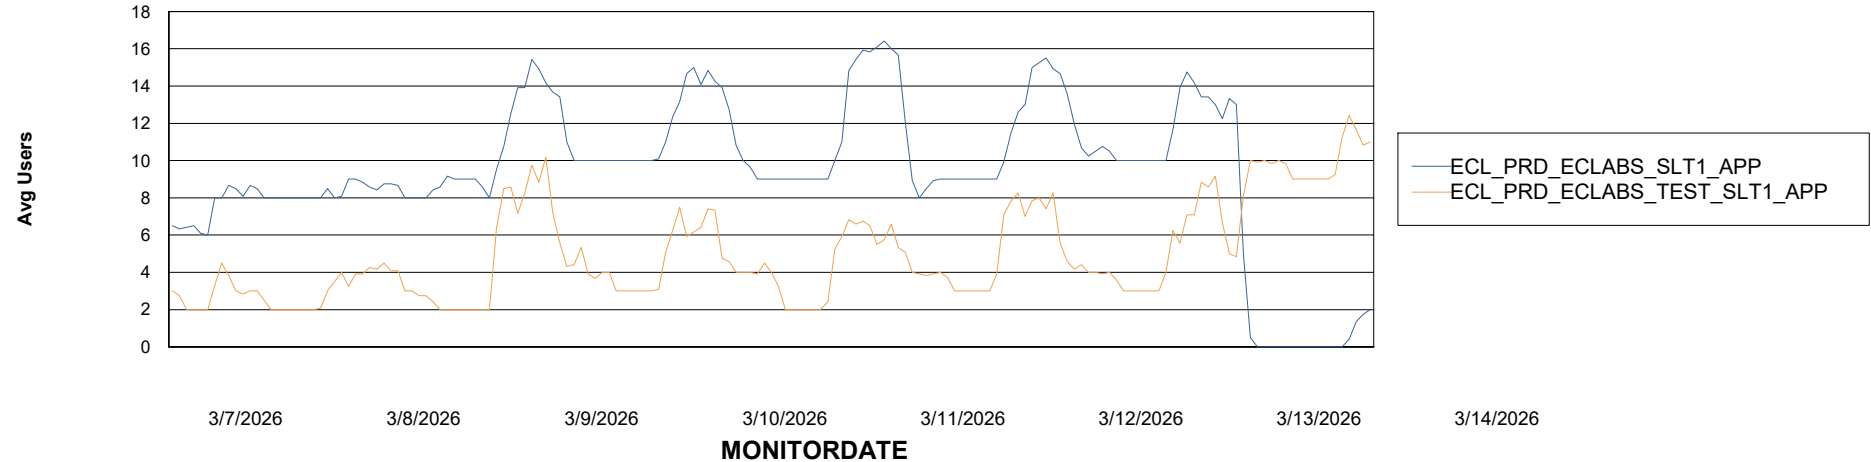

Avg users per day per ABS server