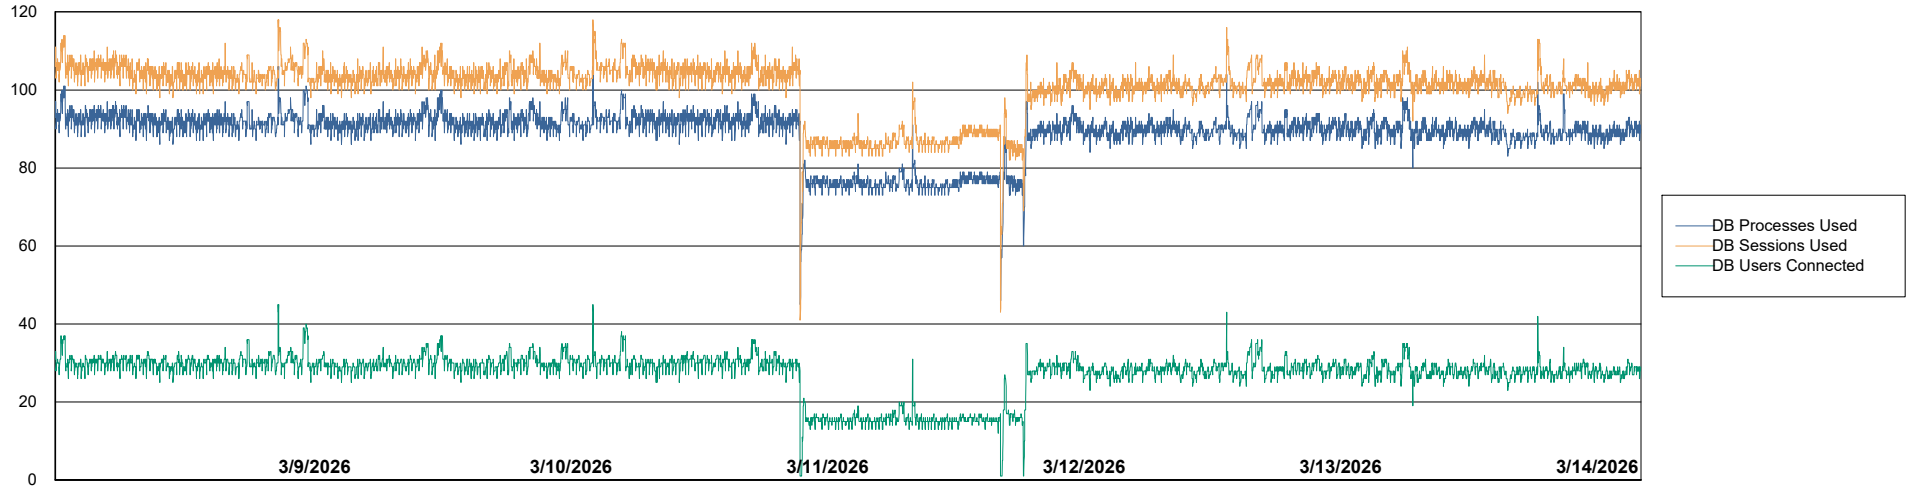

Weekly SLA Customer Report

Customer ECL_Production
Database ID 156

Database Performance ECL_PRD_ECLABS_ABS1

Weekly SLA Customer Report

Customer ECL_Production
Database ID 156

Database Performance ECL_PRD_ECL-ABS-BI_ABS1