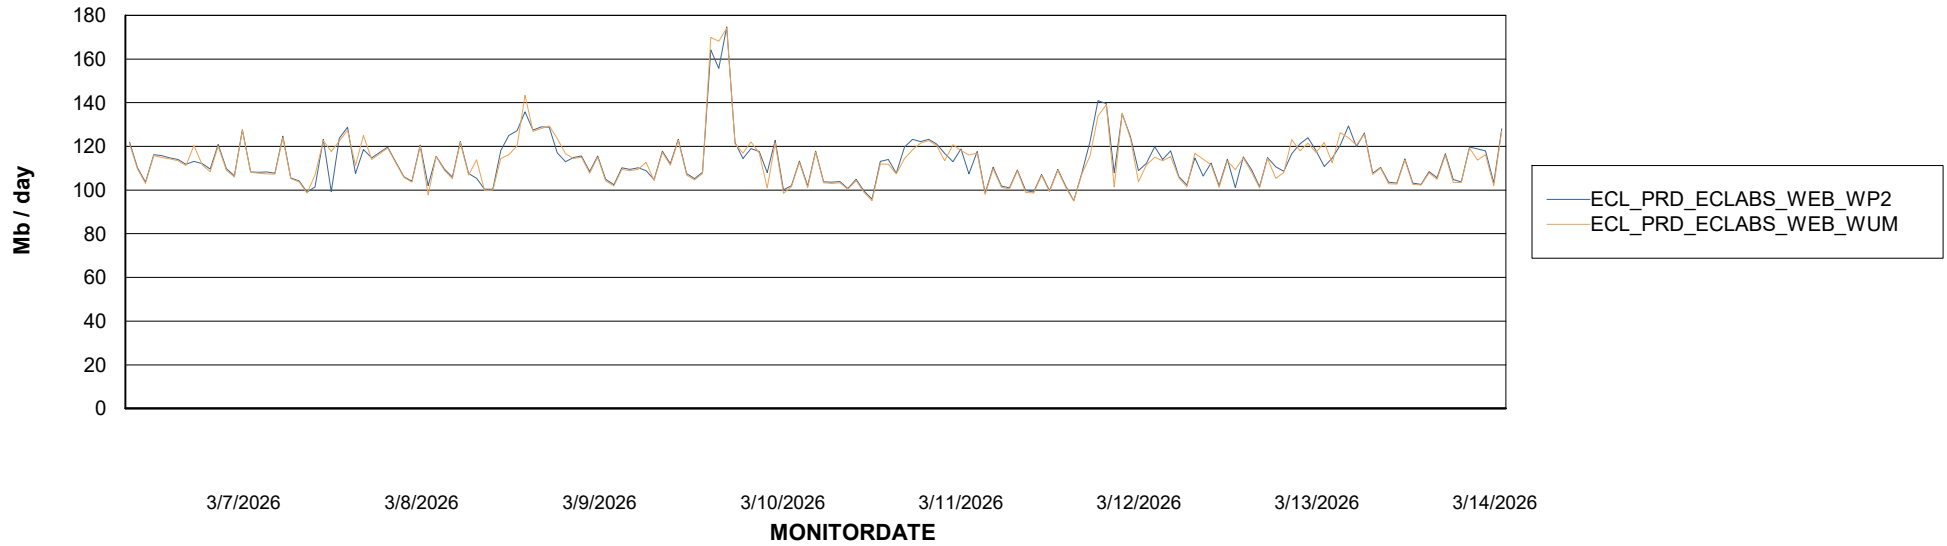

ABSSolute Web Component Services

Avg memory used per ABS Web component