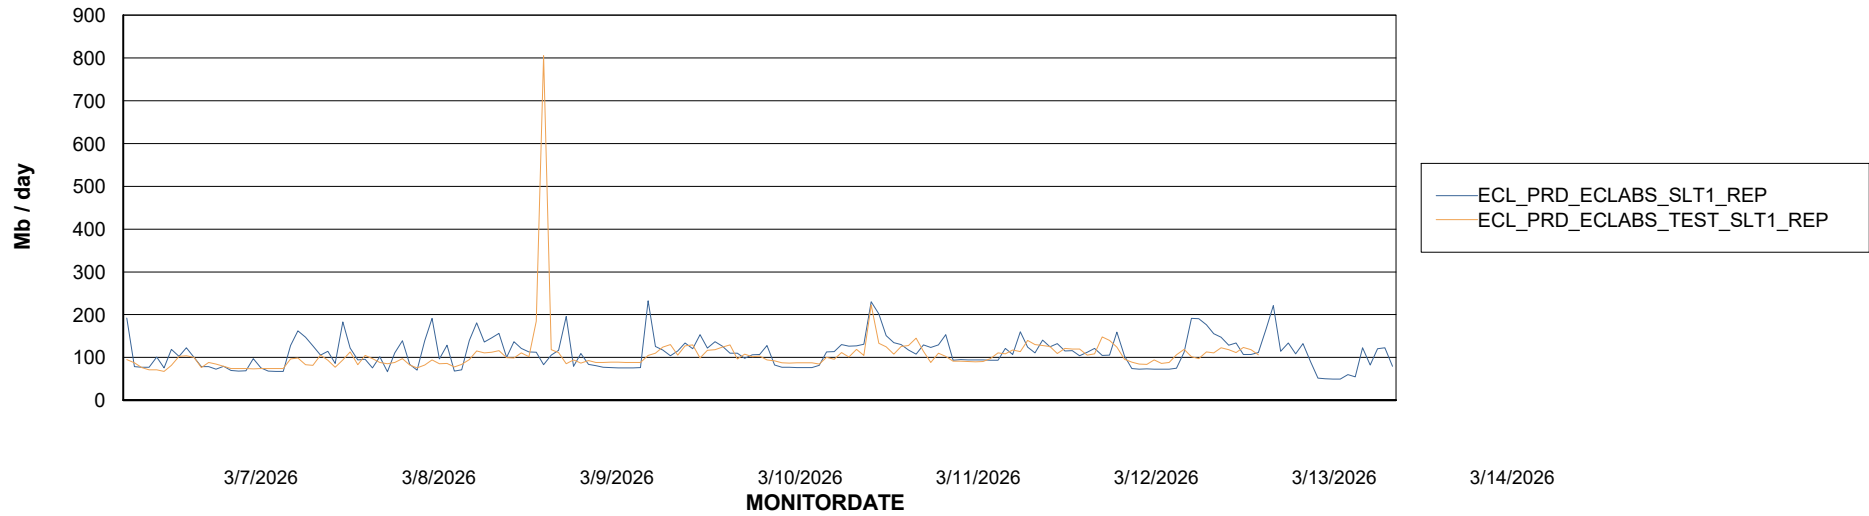

Avg memory used per ABS Server Service

Avg users per day per ABS server

Weekly SLA Customer Report

Customer ECL_Production
Database ID 156

ABSSolute Application ReportServer Services

Avg memory used per ReportServer Service