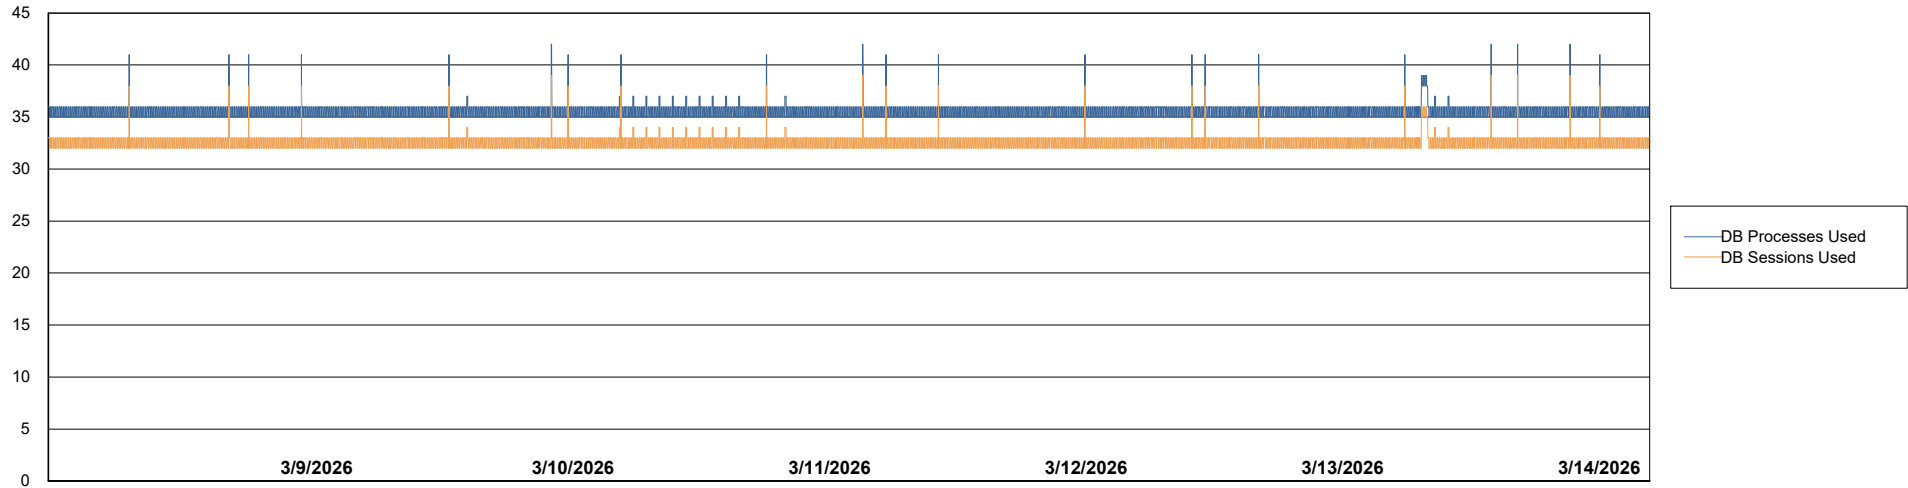

Database Performance ECL_PRD_ECLABS-TEST_HSBABS1

DB Processes Max 1,000