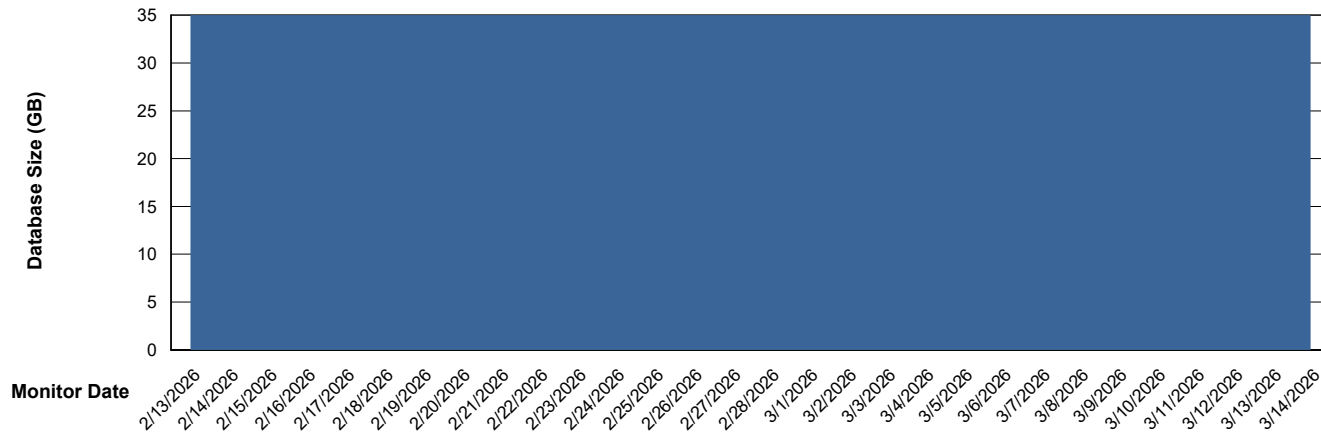

Weekly SLA Customer Report

Customer ECL_Production
Database ID 156

Database Performance ECL_PRD_ECLABS-TEST_HSBABS1

DB Processes Max 1,000

Weekly SLA Customer Report

Customer ECL_Production
Database ID 156

DATABASE SIZE ECL_PRD_ECLABS_ABS1

Database growth over last month

DATABASE SIZE ECL_PRD_ECL-ABS-BI_ABS1

Database growth over last month

Weekly SLA Customer Report

Customer ECL_Production
Database ID 156

Database Tablespace ECL_PRD_ECLABS_ABS1