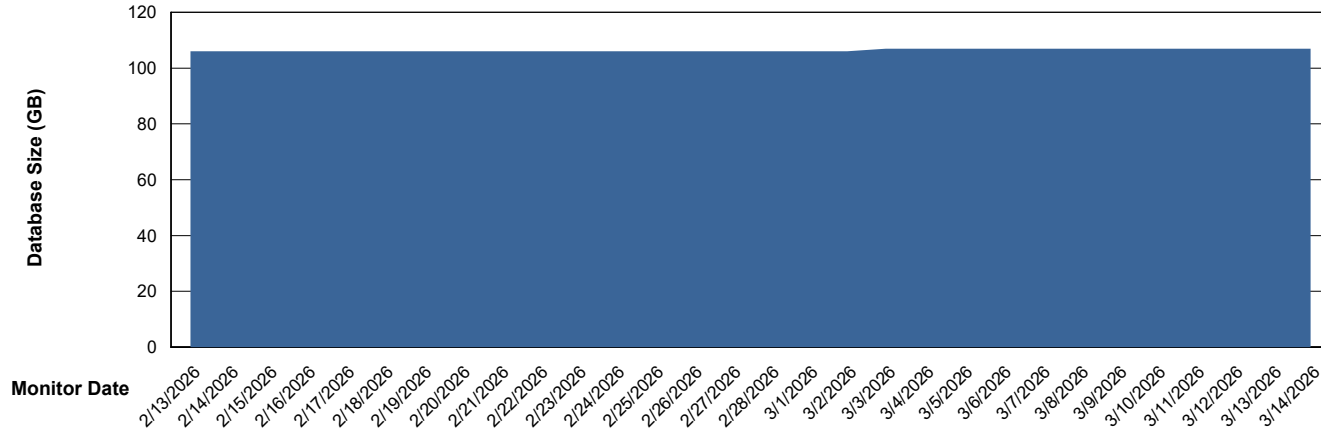

Weekly SLA Customer Report

Customer ECL_Production
Database ID 156

Database Performance ECL_PRD_ECLABS_ABS1

Weekly SLA Customer Report

Customer ECL_Production
Database ID 156

Database Performance ECL_PRD_ECL-ABS-BI_ABS1

Weekly SLA Customer Report

Customer ECL_Production
Database ID 156

Database Performance ECL_PRD_ECLABS-TEST_HSBABS1

DB Processes Max 1,000

Weekly SLA Customer Report

Customer ECL_Production
Database ID 156

DATABASE SIZE ECL_PRD_ECLABS_ABS1

Database growth over last month

DATABASE SIZE ECL_PRD_ECL-ABS-BI_ABS1

Database growth over last month

Weekly SLA Customer Report

Customer ECL_Production
Database ID 156

Database Tablespace ECL_PRD_ECLABS_ABS1