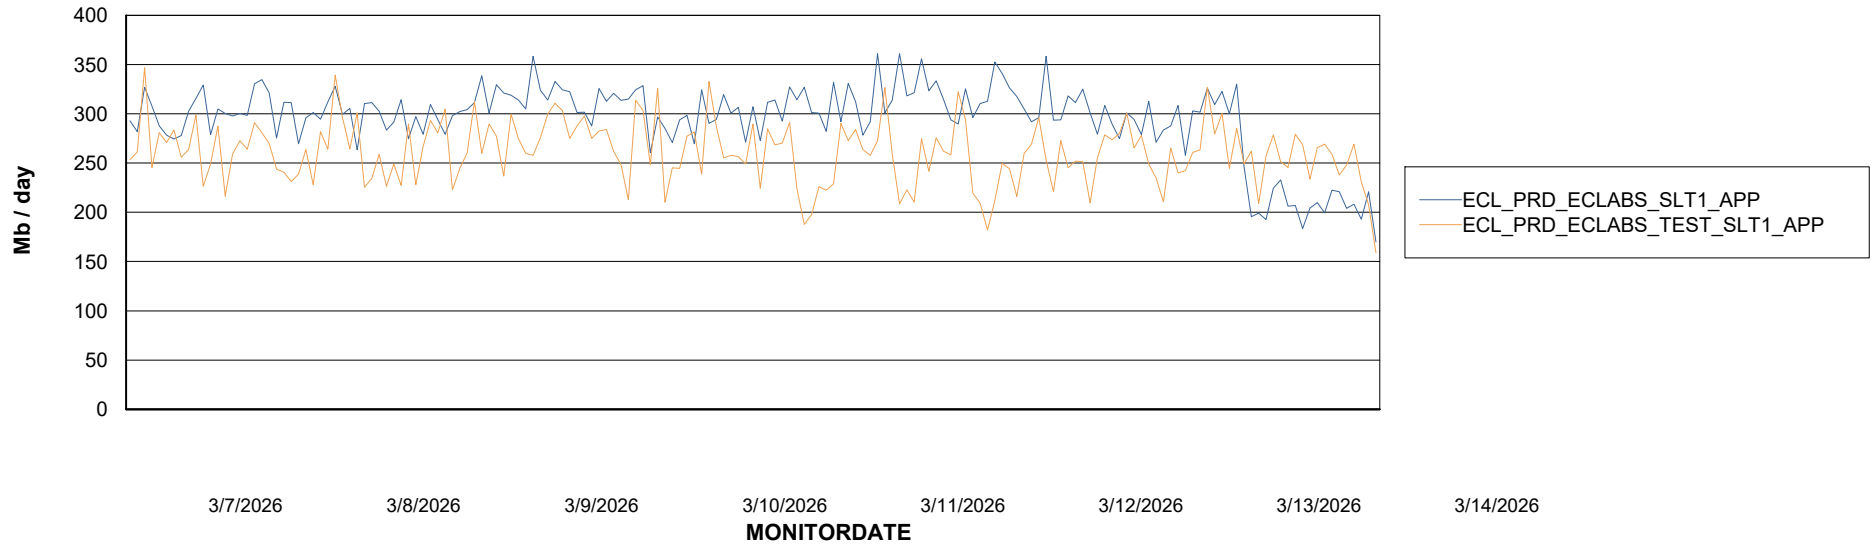

ABSSolute Application Server Services

Avg memory used per ABS Server Service