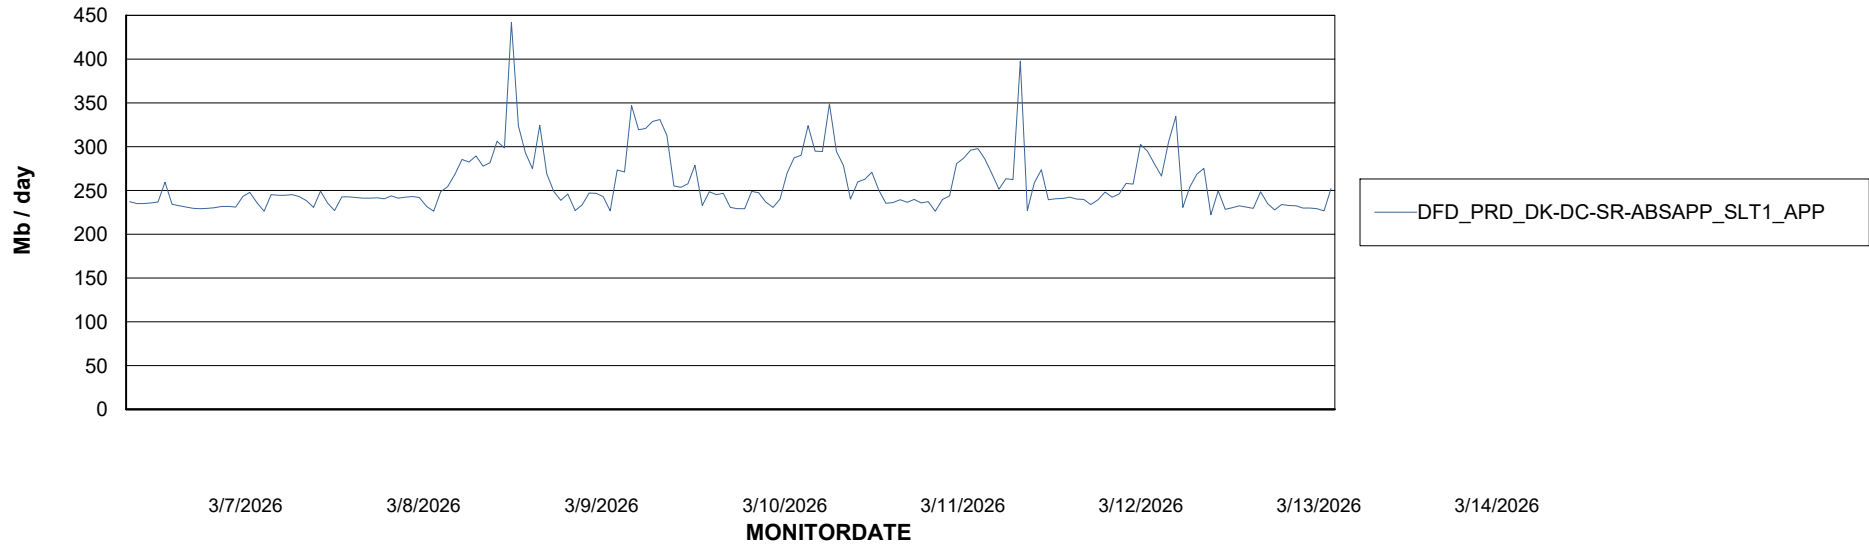

ABSSolute Application Server Services

Avg memory used per ABS Server Service