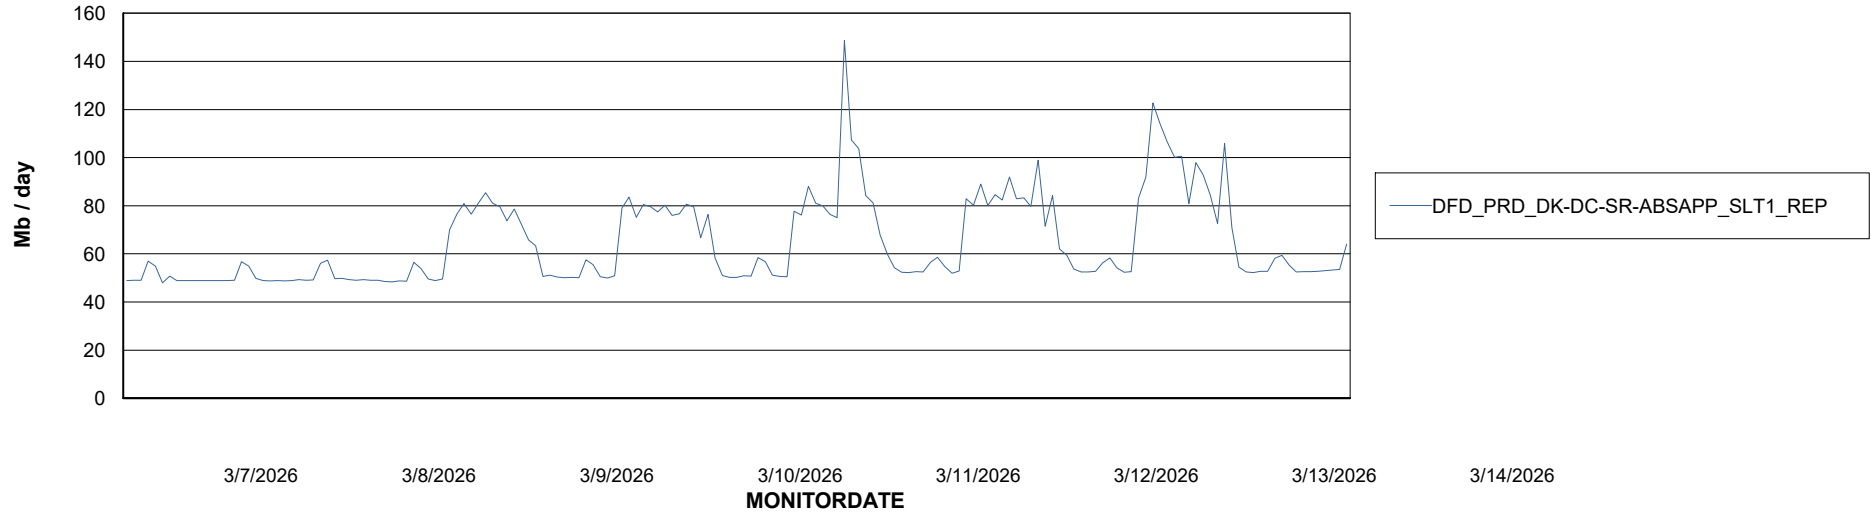

ABSSolute Application ReportServer Services

Avg memory used per ReportServer Service